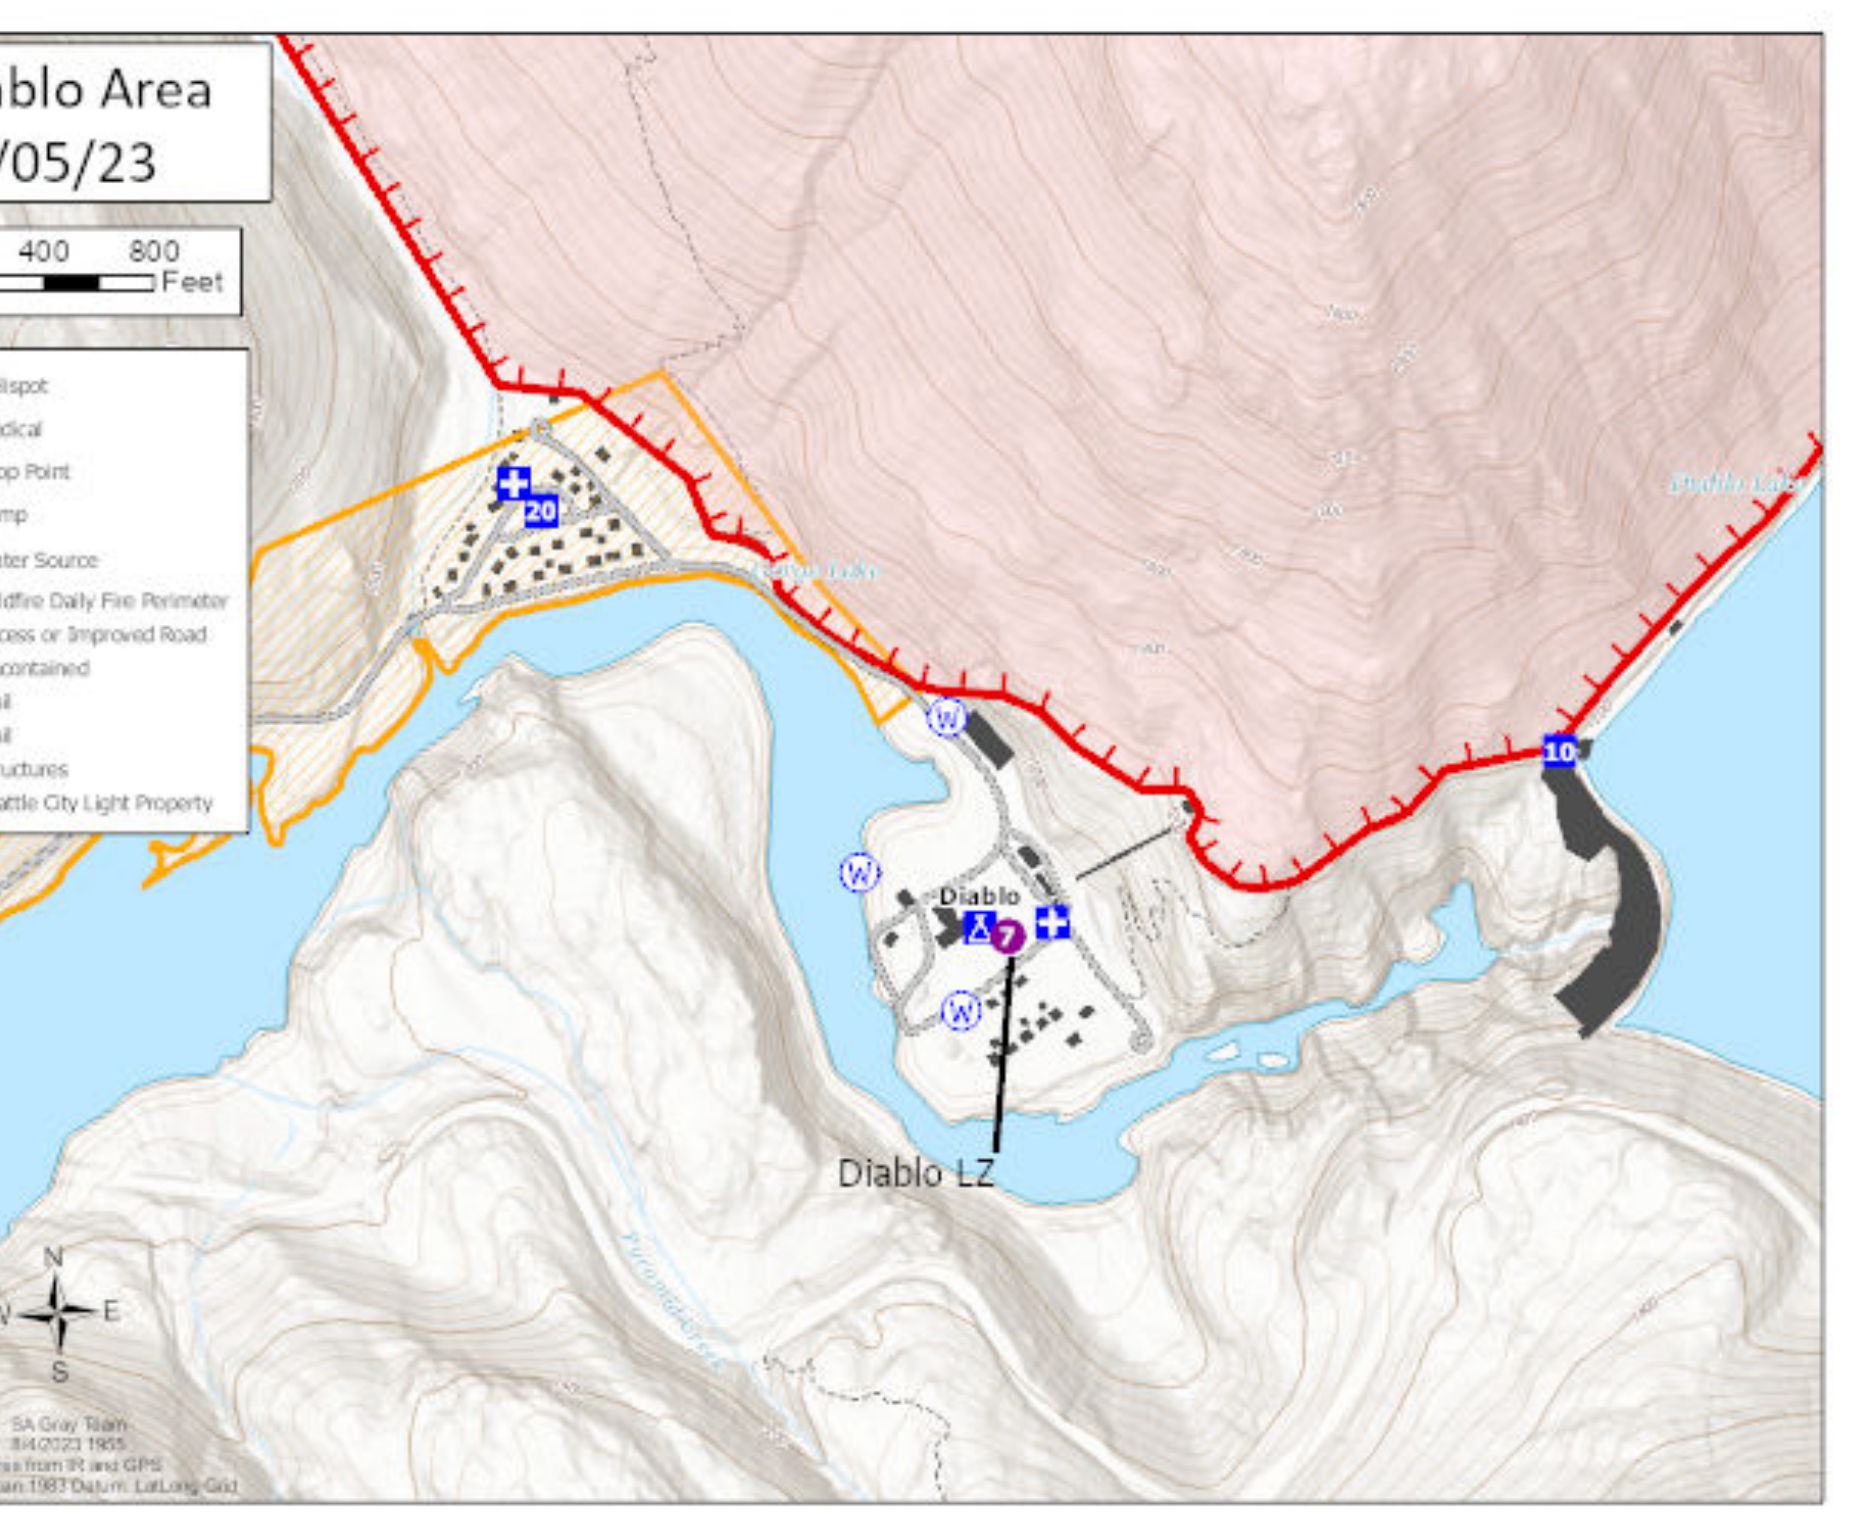

Transportation

Sourdough
WA-NCP-000262
08/05/23
2933 acres at 08/04/23 1917

- Helispot
- Ⓜ Helibase
- ⎓ Division Break
- 🚚 Incident Command Post
- 📍 Drop Point
- 🏕 Camp
- 🚪 Gate
- 📡 Repeater
- 🔴 Wildfire Daily Fire Perimeter
- 📍 Label Point
- 🅑 Pump
- 🛣 Access or Improved Road
- 🔴 Uncontained
- 🛣 Paved Road
- 🛣 Local Road
- 🛣 4WD
- 🚶 Tunnel

Div C

Div B

Div Z

Diablo Area

08/05/23

- Helispot
- 🏠 Medical
- 🚚 Drop Point
- 🏕 Camp
- 🚰 Water Source
- 🔴 Wildfire Daily Fire Perimeter
- 🛣 Access or Improved Road
- 🔴 Uncontained
- 🚶 Trail
- 🏠 Structures
- 🏠 Seattle City Light Property

8/4/2023 2004
Acres from IR and GPS
North American 1983 Datum, LatLong Grid

127°30.5'W 127°30'W 127°29.5'W 127°29'W 127°28.5'W

0°0.5'N

0°0.5'N

0°

0°

0°0.5'S

0°0.5'S