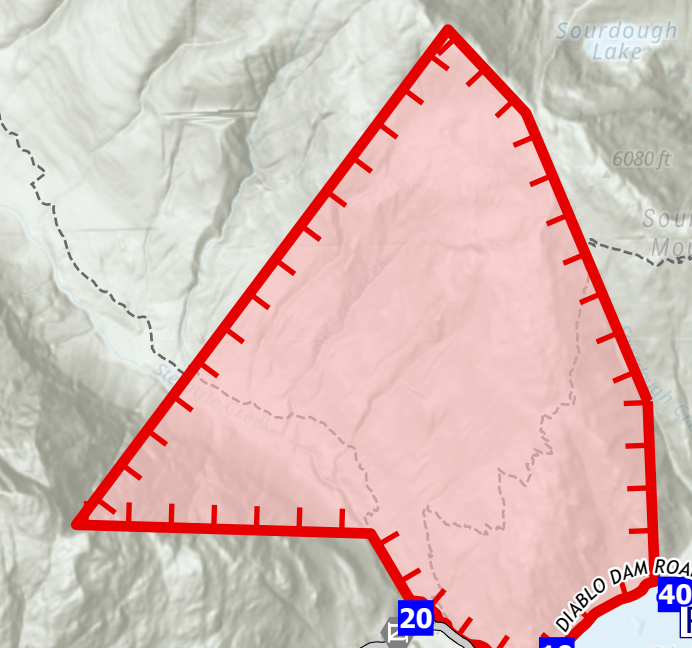

Transportation

Sourdough
WA-NCP-000262
08/05/23
2933 acres at 08/04/23 1917

- Helispot
- Ⓜ Helibase
- ⎓ Division Break
- 🚚 Incident Command Post
- 📍 Drop Point
- 🏕 Camp
- 🚪 Gate
- 📡 Repeater
- 🔴 Wildfire Daily Fire Perimeter
- 📍 Label Point
- 🅑 Pump
- 🛣 Access or Improved Road
- 🔴 Uncontained
- 🛣 Paved Road
- 🛣 Local Road
- 🛣 4WD
- 🚶 Tunnel

Div C

Div B

Div Z

Diablo Area

08/05/23

- Helispot
- 🏠 Medical
- 🚚 Drop Point
- 🏕 Camp
- 🚰 Water Source
- 🔴 Wildfire Daily Fire Perimeter
- 🛣 Access or Improved Road
- 🔴 Uncontained
- 🚶 Trail
- 🏠 Structures
- 🏠 Seattle City Light Property

8/4/2023 2004
Acres from IR and GPS
North American 1983 Datum, LatLong Grid

127°30.5'W 127°30'W 127°29.5'W 127°29'W 127°28.5'W

0°0.5'N

0°0.5'N

0°

0°

0°0.5'S

0°0.5'S