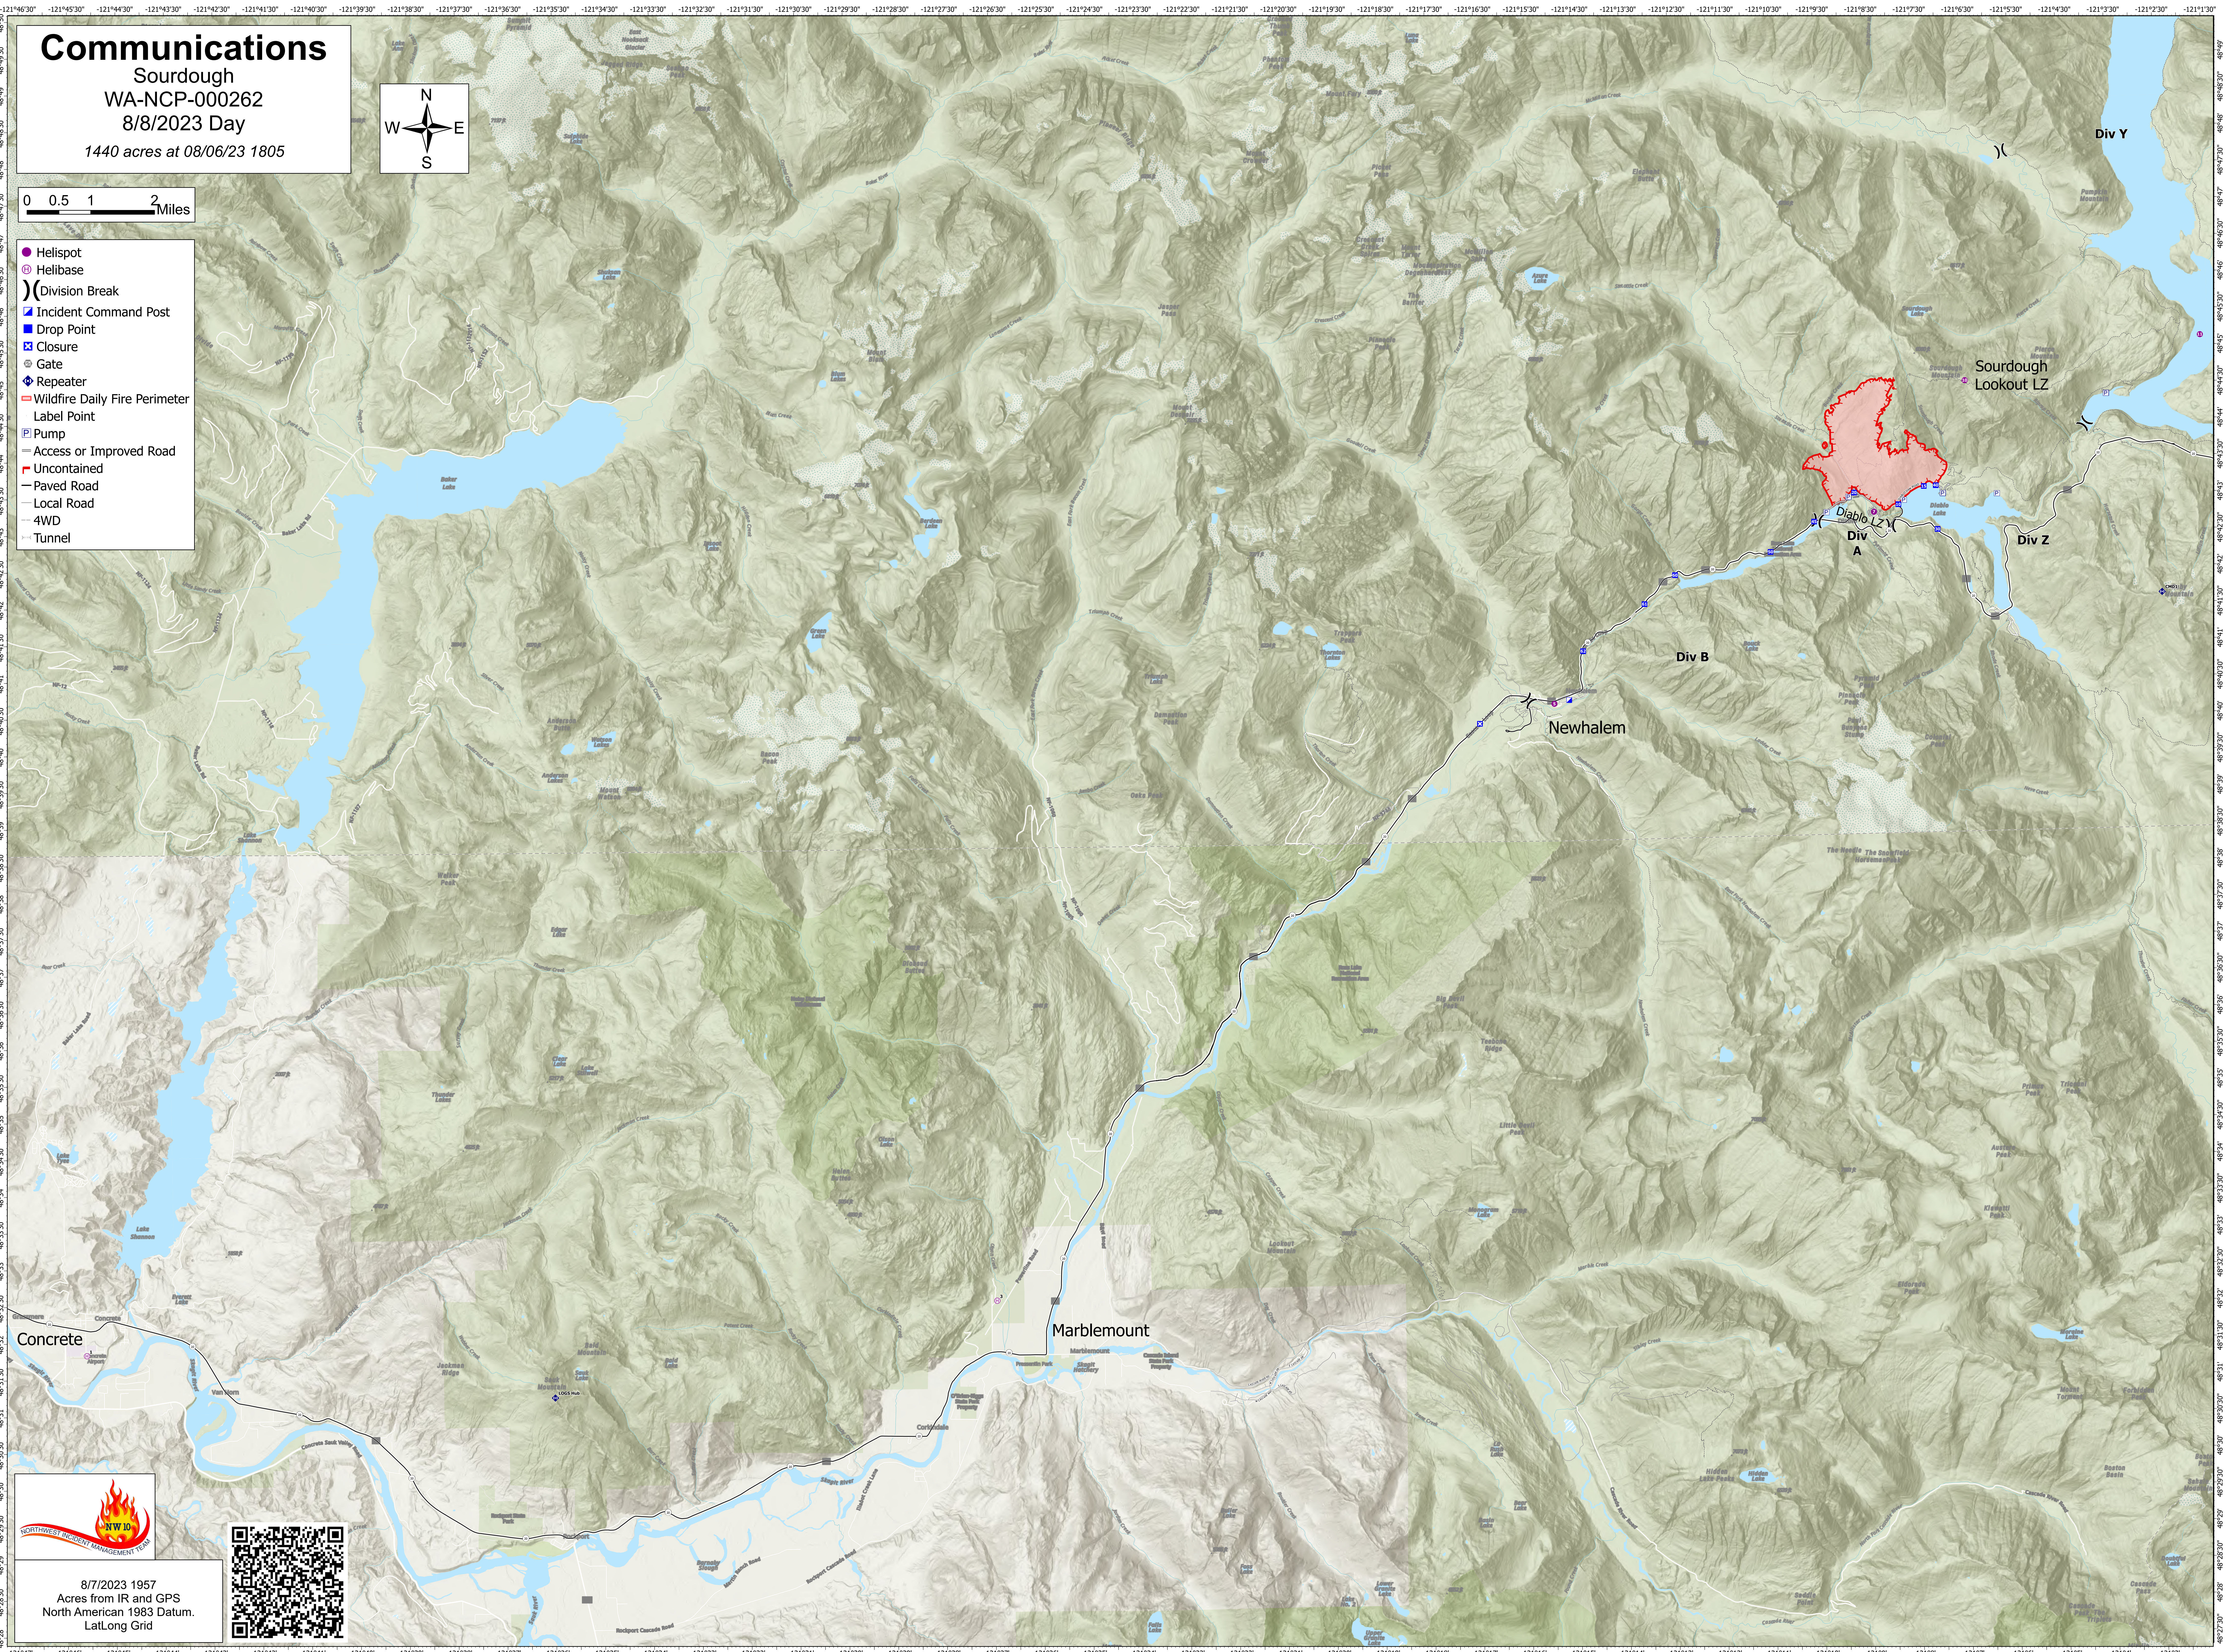

Communications

Sourdough
WA-NCP-000262
8/8/2023 Day

1440 acres at 08/06/23 1805

0 0.5 1 2 Miles

- Helispot
- ⊕ Helibase
-) Division Break
- ▣ Incident Command Post
- ▣ Drop Point
- ▣ Closure
- ⊕ Gate
- ⊕ Repeater
- ▣ Wildfire Daily Fire Perimeter
- ▣ Label Point
- ▣ Pump
- ▣ Access or Improved Road
- ▣ Uncontained
- ▣ Paved Road
- ▣ Local Road
- ▣ 4WD
- ▣ Tunnel

8/7/2023 1957
Acres from IR and GPS
North American 1983 Datum.
LatLong Grid