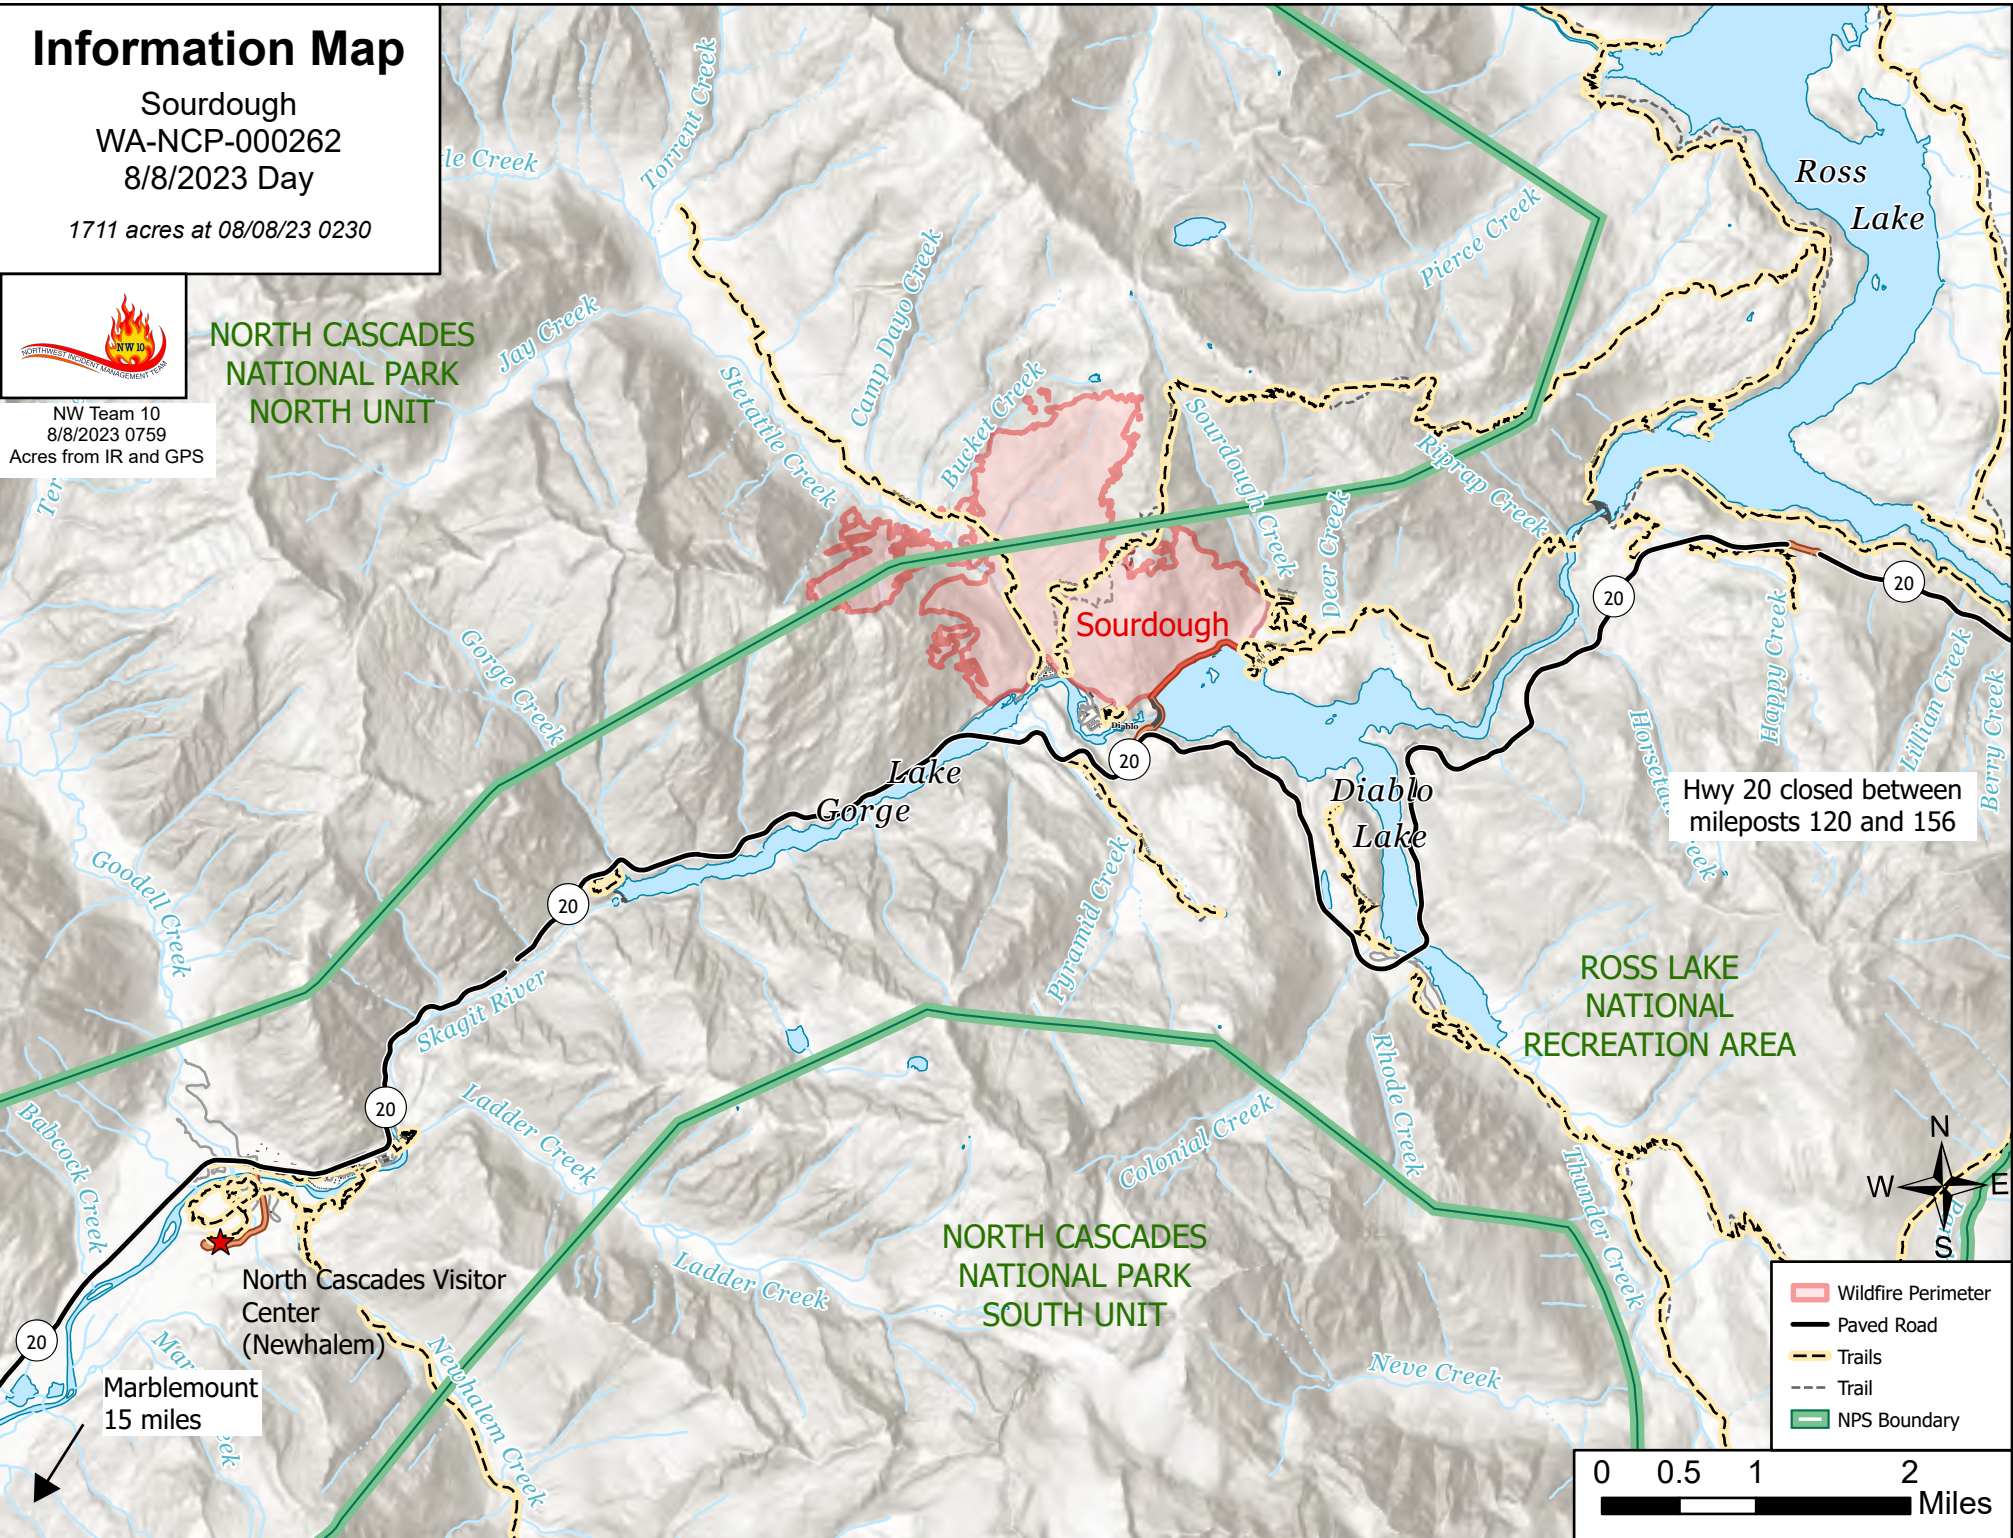

Information Map

Sourdough
WA-NCP-000262
8/8/2023 Day

1711 acres at 08/08/23 0230

NW Team 10
8/8/2023 0759
Acres from IR and GPS

NORTH CASCADES
NATIONAL PARK
NORTH UNIT

Hwy 20 closed between
mileposts 120 and 156

Marblemount
15 miles

- Wildfire Perimeter
- Paved Road
- Trails
- Trail
- NPS Boundary