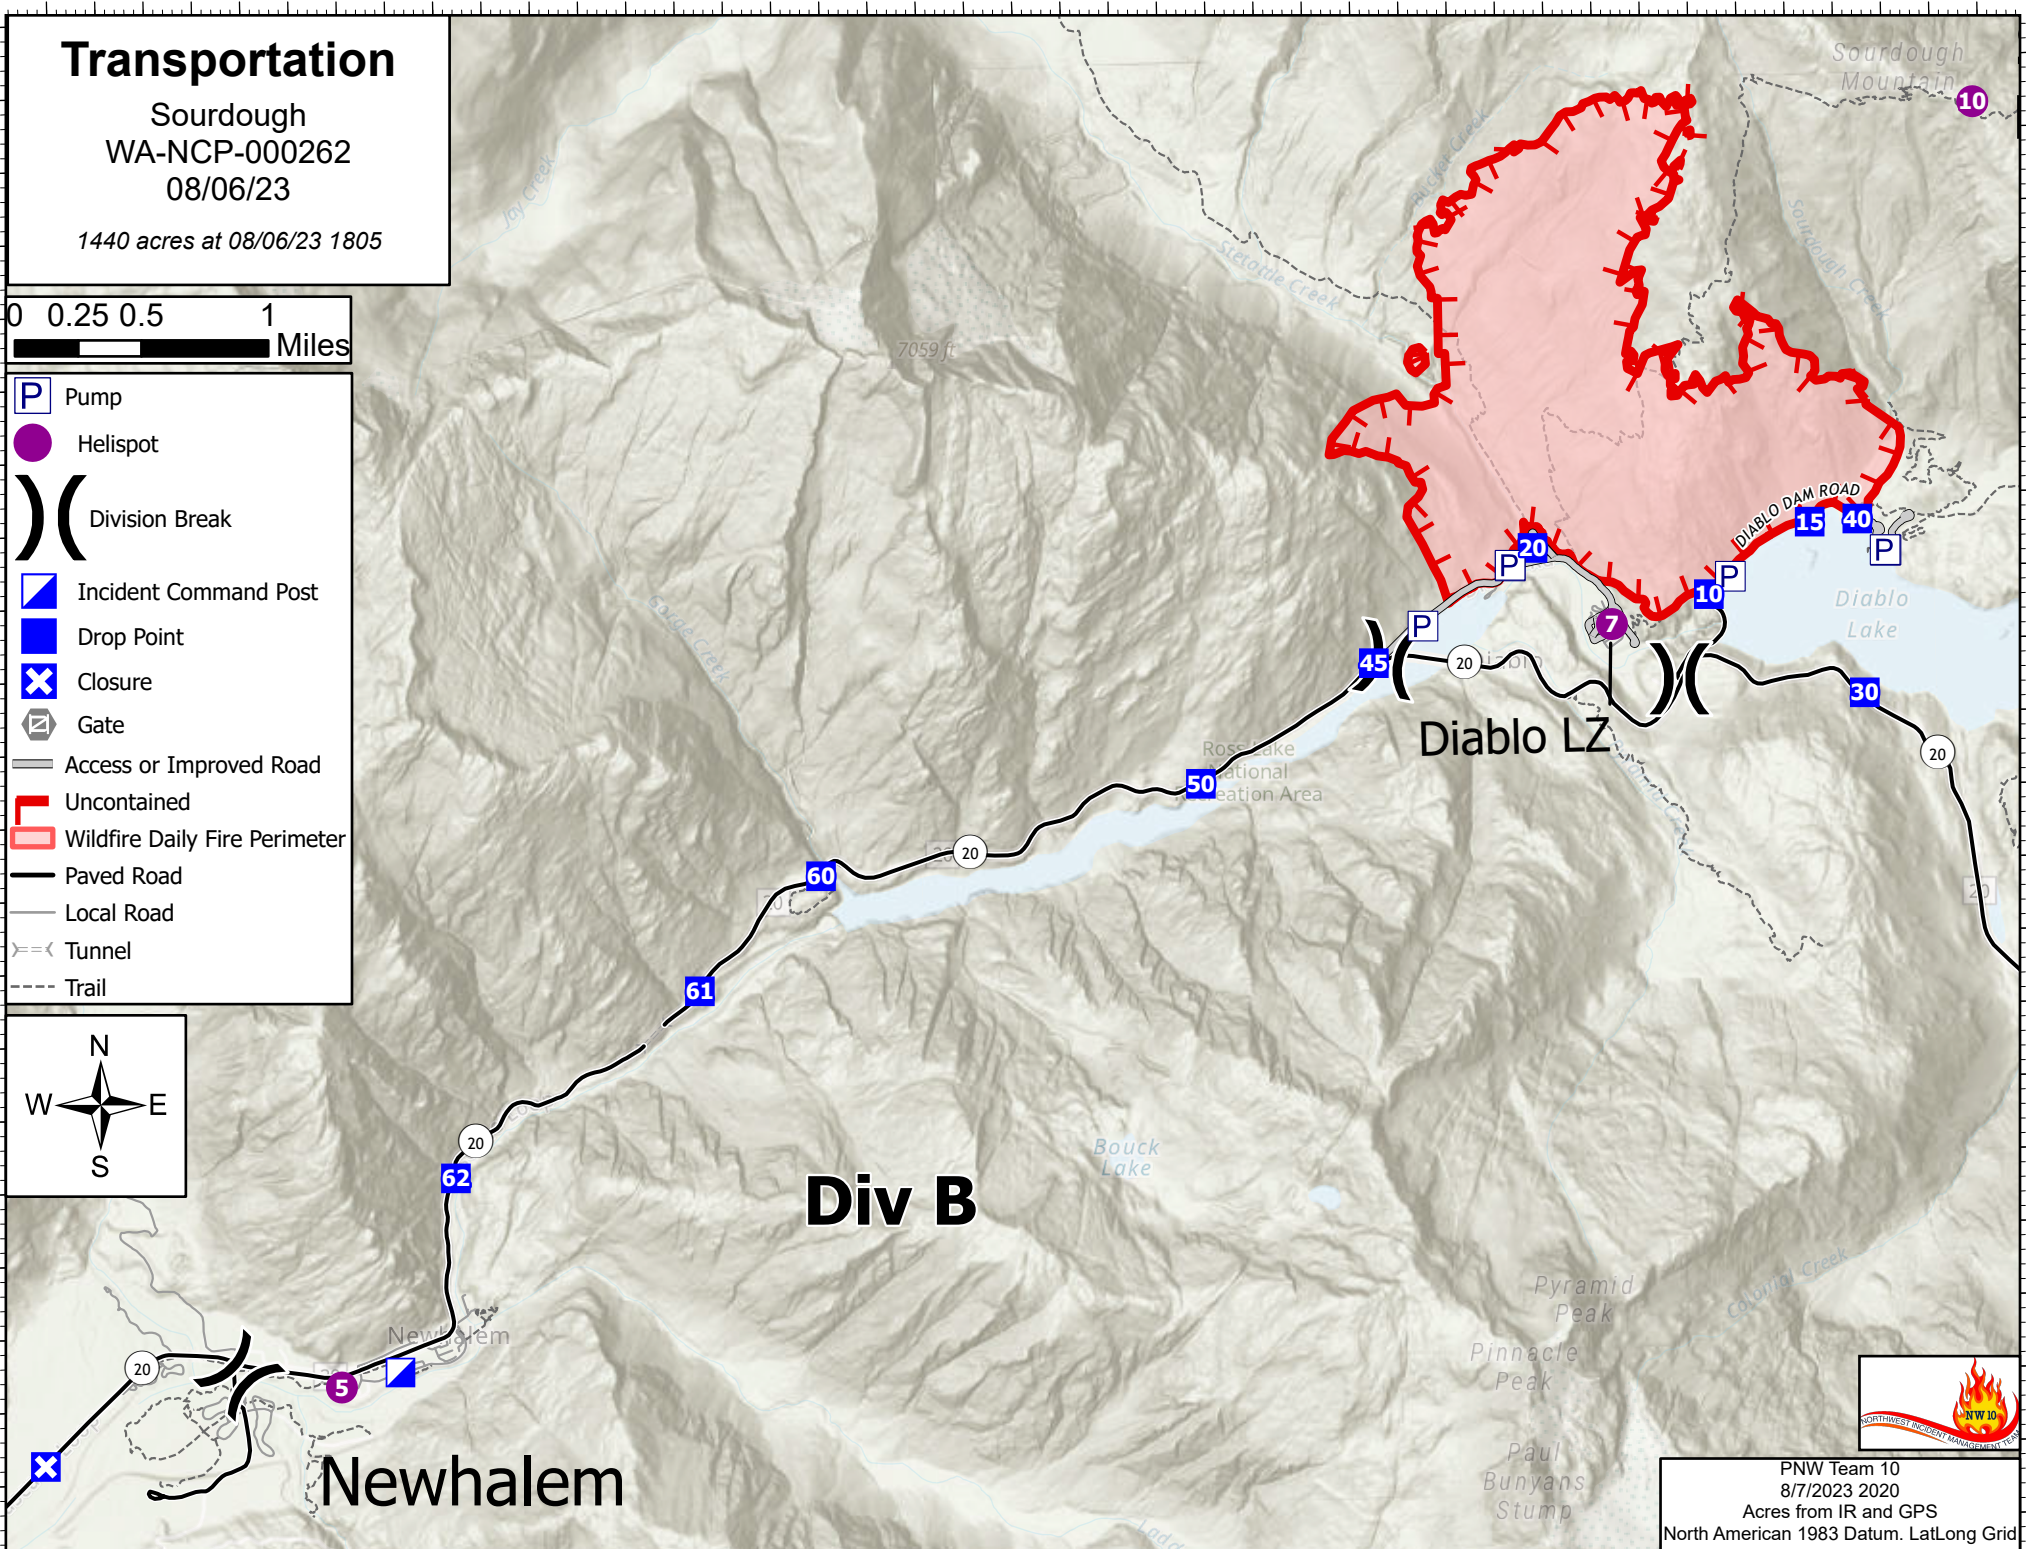

Transportation

Sourdough
WA-NCP-000262
08/06/23

1440 acres at 08/06/23 1805

- Pump
- Helispot
- Division Break
- Incident Command Post
- Drop Point
- Closure
- Gate
- Access or Improved Road
- Uncontained
- Wildfire Daily Fire Perimeter
- Paved Road
- Local Road
- Tunnel
- Trail

PNW Team 10
8/7/2023 2020
Acres from IR and GPS
North American 1983 Datum. LatLong Grid

Div B

Diablo LZ

Newhalem

Sourdough Mountain

Diablo Lake

Bouck Lake

Pyramid Peak

Pinnacle Peak

Paul Bunyans Stump

7059 ft

PNW Team 10
8/7/2023 2020
Acres from IR and GPS
North American 1983 Datum. LatLong Grid