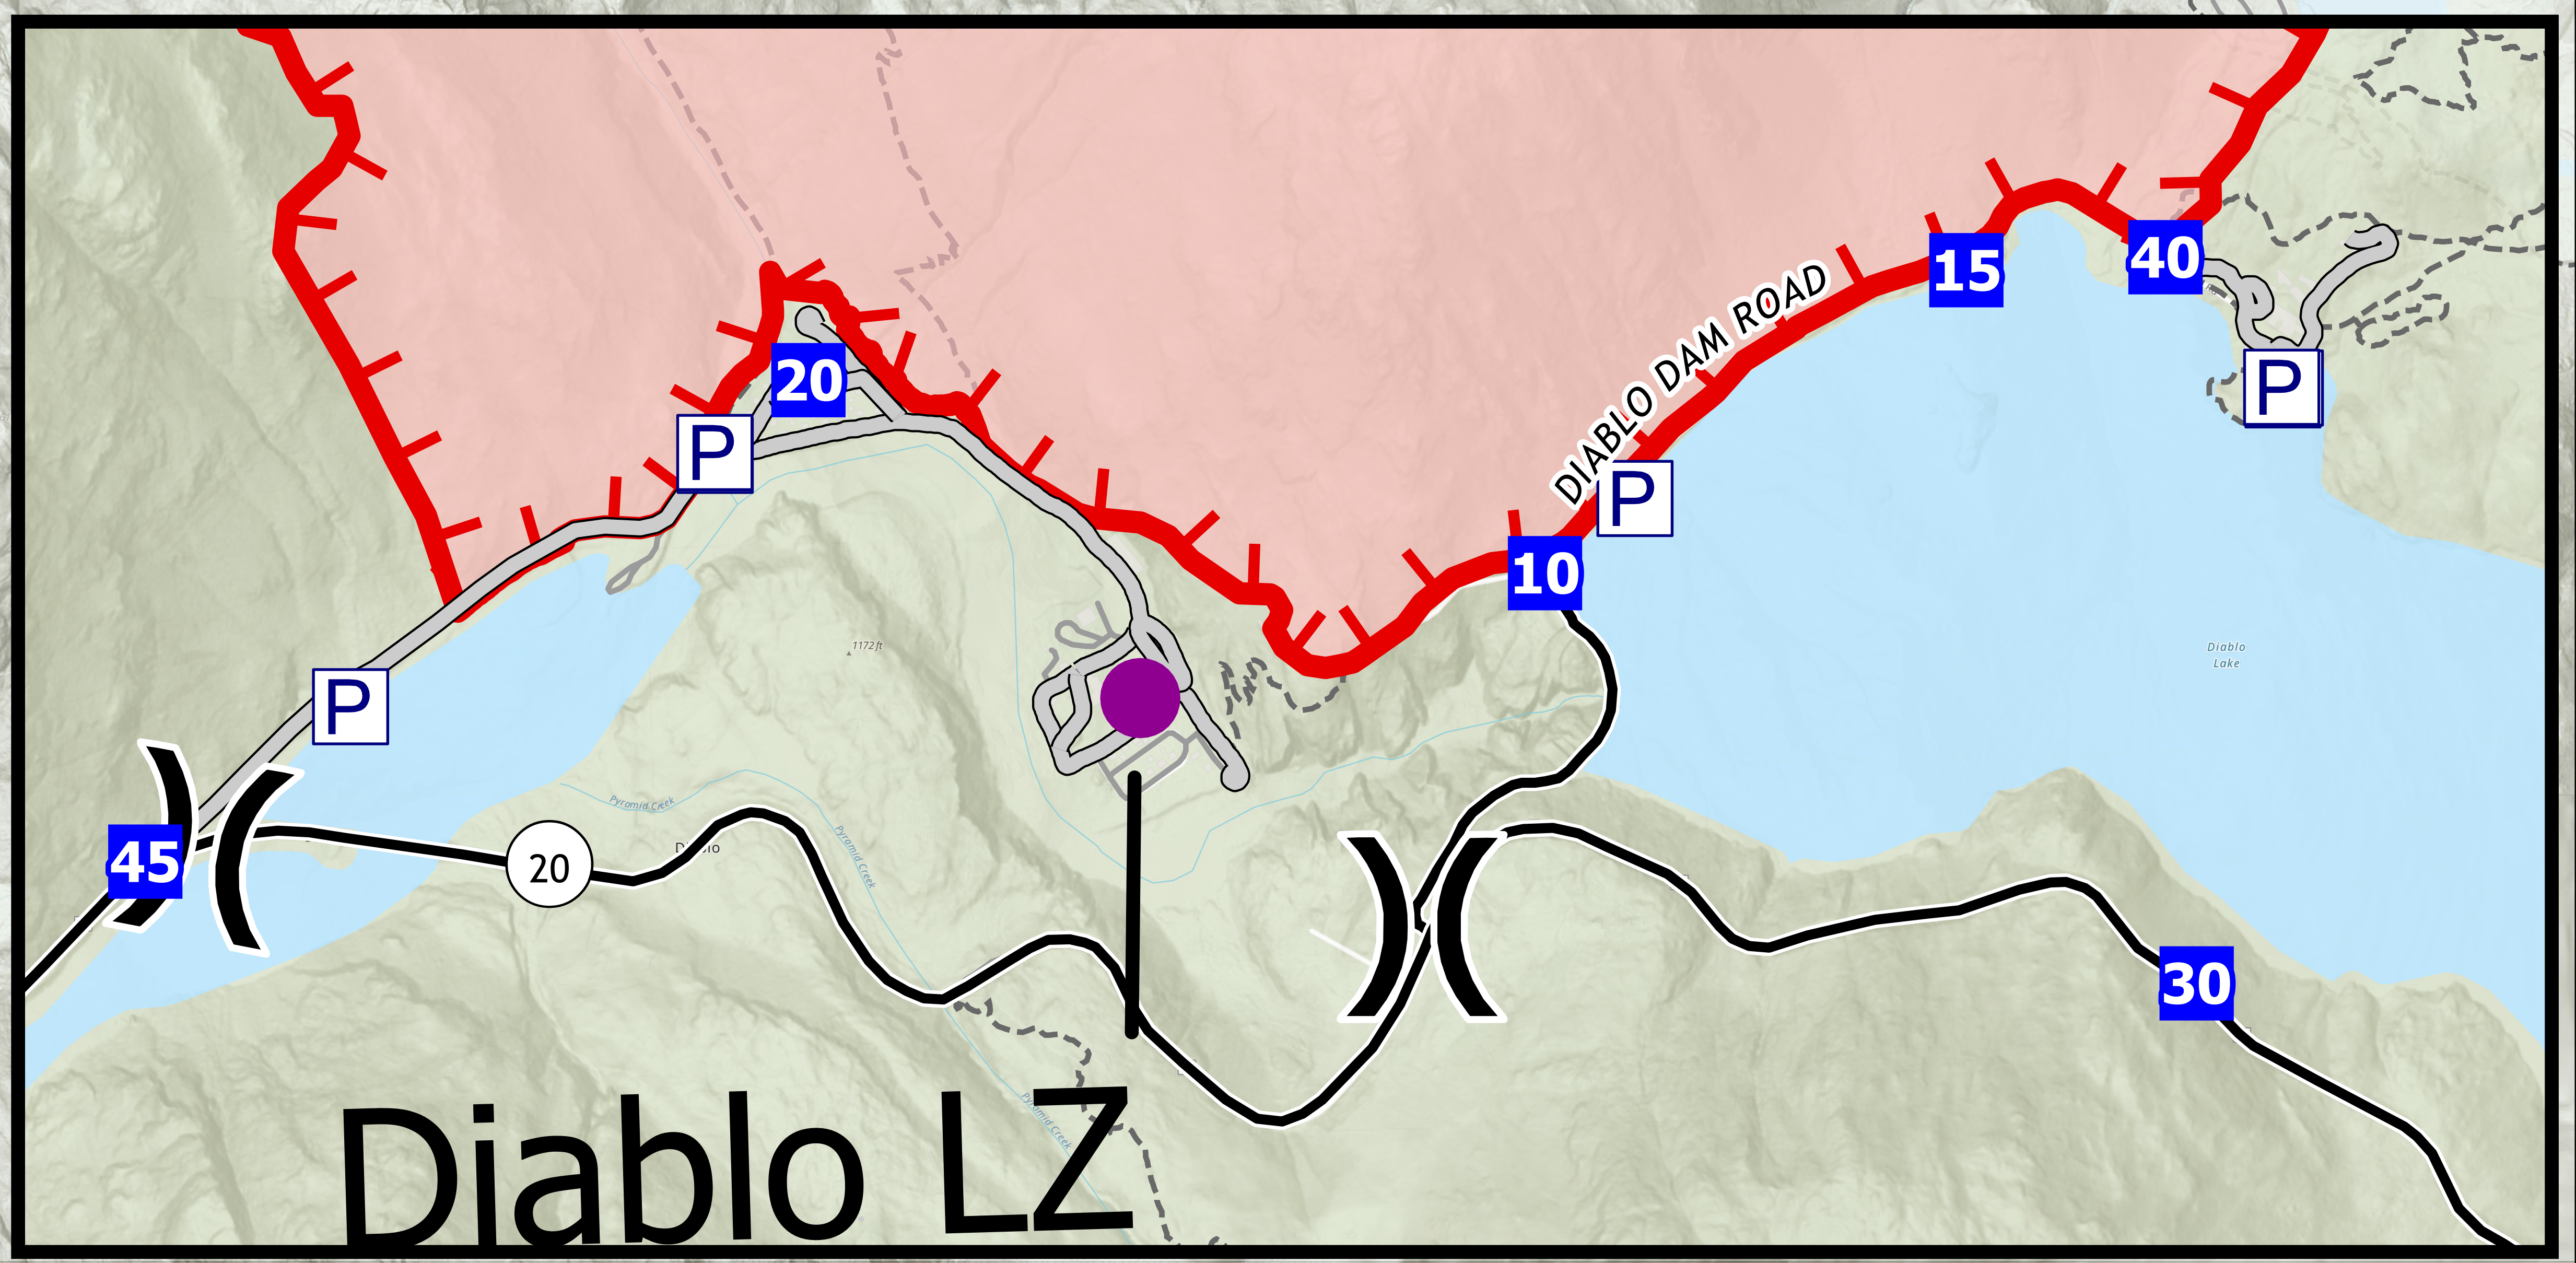

Transportation
Sourdough
WA-NCP-000262
8/8/2023 Day
1440 acres at 08/06/23 1805

- Helispot
-) Division Break
- ▣ Incident Command Post
- ▣ Drop Point
- ⊙ Gate
- ▭ Wildfire Daily Fire Perimeter Label Point
- P Pump
- Access or Improved Road
- ▬ Uncontained
- ▬ Paved Road
- ▬ Local Road
- Tunnel

8/7/2023 1954
Acres from IR and GPS
North American 1983 Datum, Lat/Long Grid