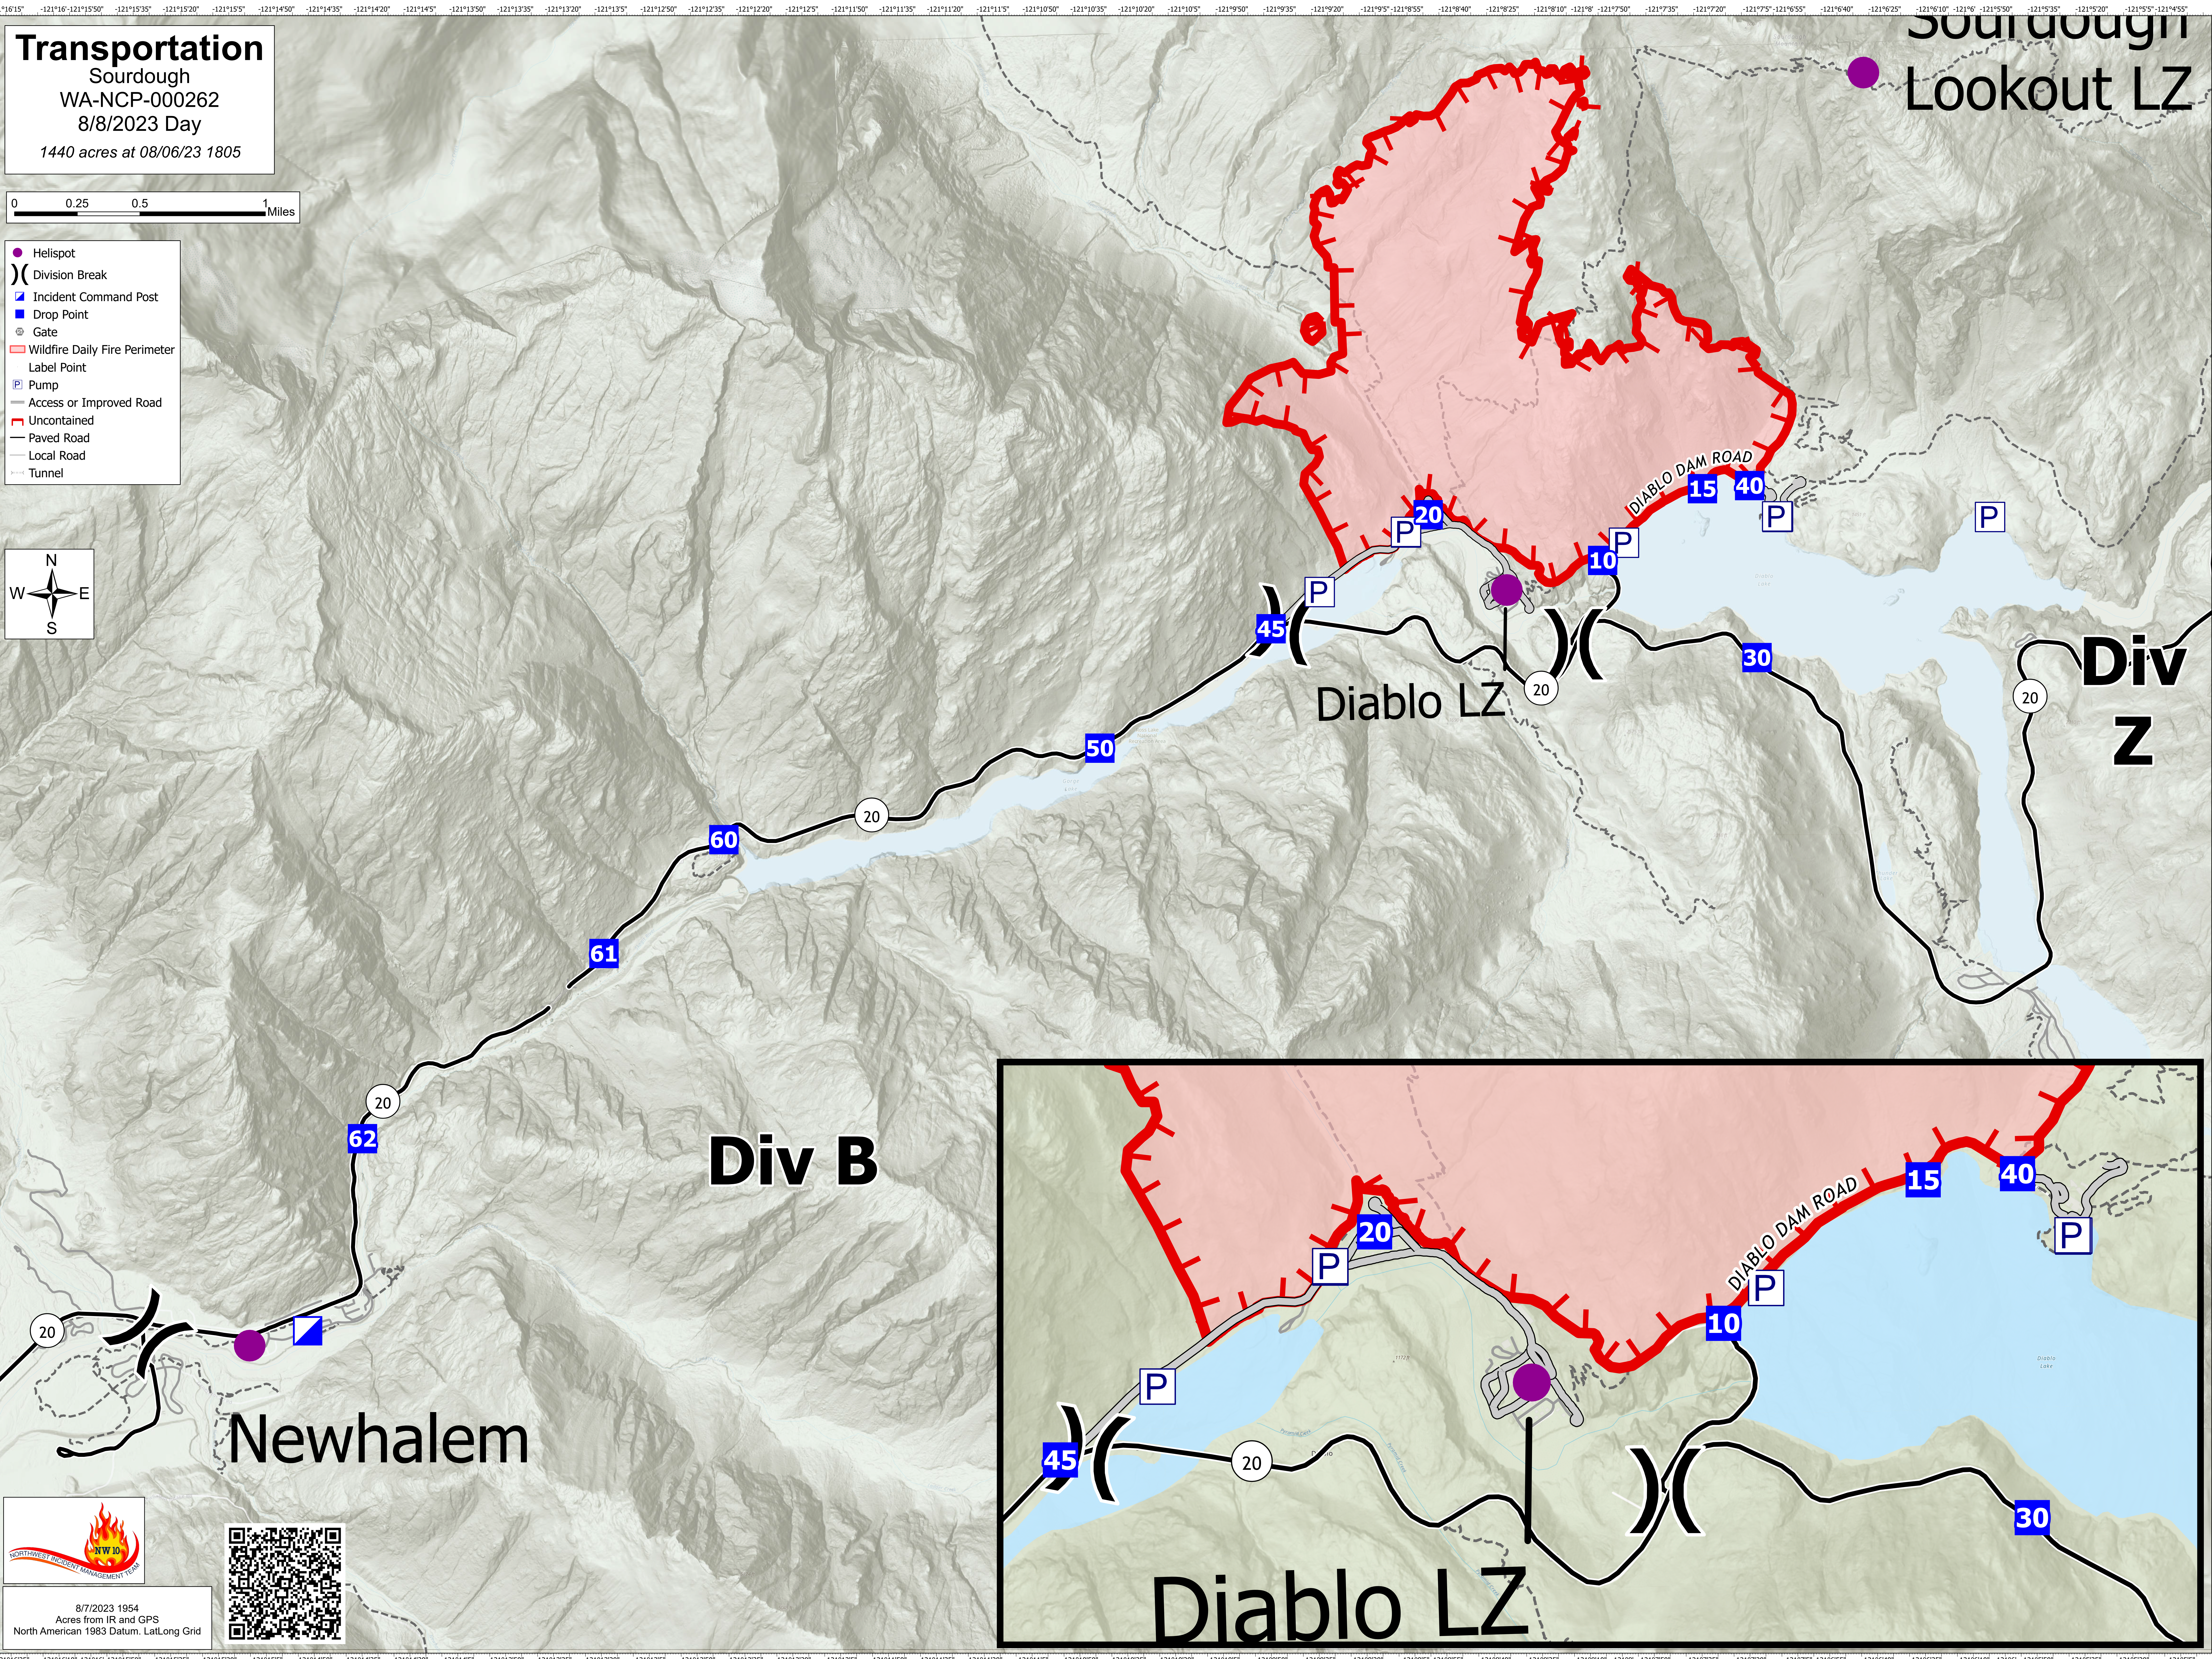

Transportation
Sourdough
WA-NCP-000262
8/8/2023 Day
1440 acres at 08/06/23 1805

- Helispot
-) Division Break
- ▣ Incident Command Post
- ▣ Drop Point
- ⊙ Gate
- ▭ Wildfire Daily Fire Perimeter Label Point
- P Pump
- Access or Improved Road
- ▬ Uncontained
- ▬ Paved Road
- ▬ Local Road
- Tunnel

8/7/2023 1954
Acres from IR and GPS
North American 1983 Datum, Lat/Long Grid