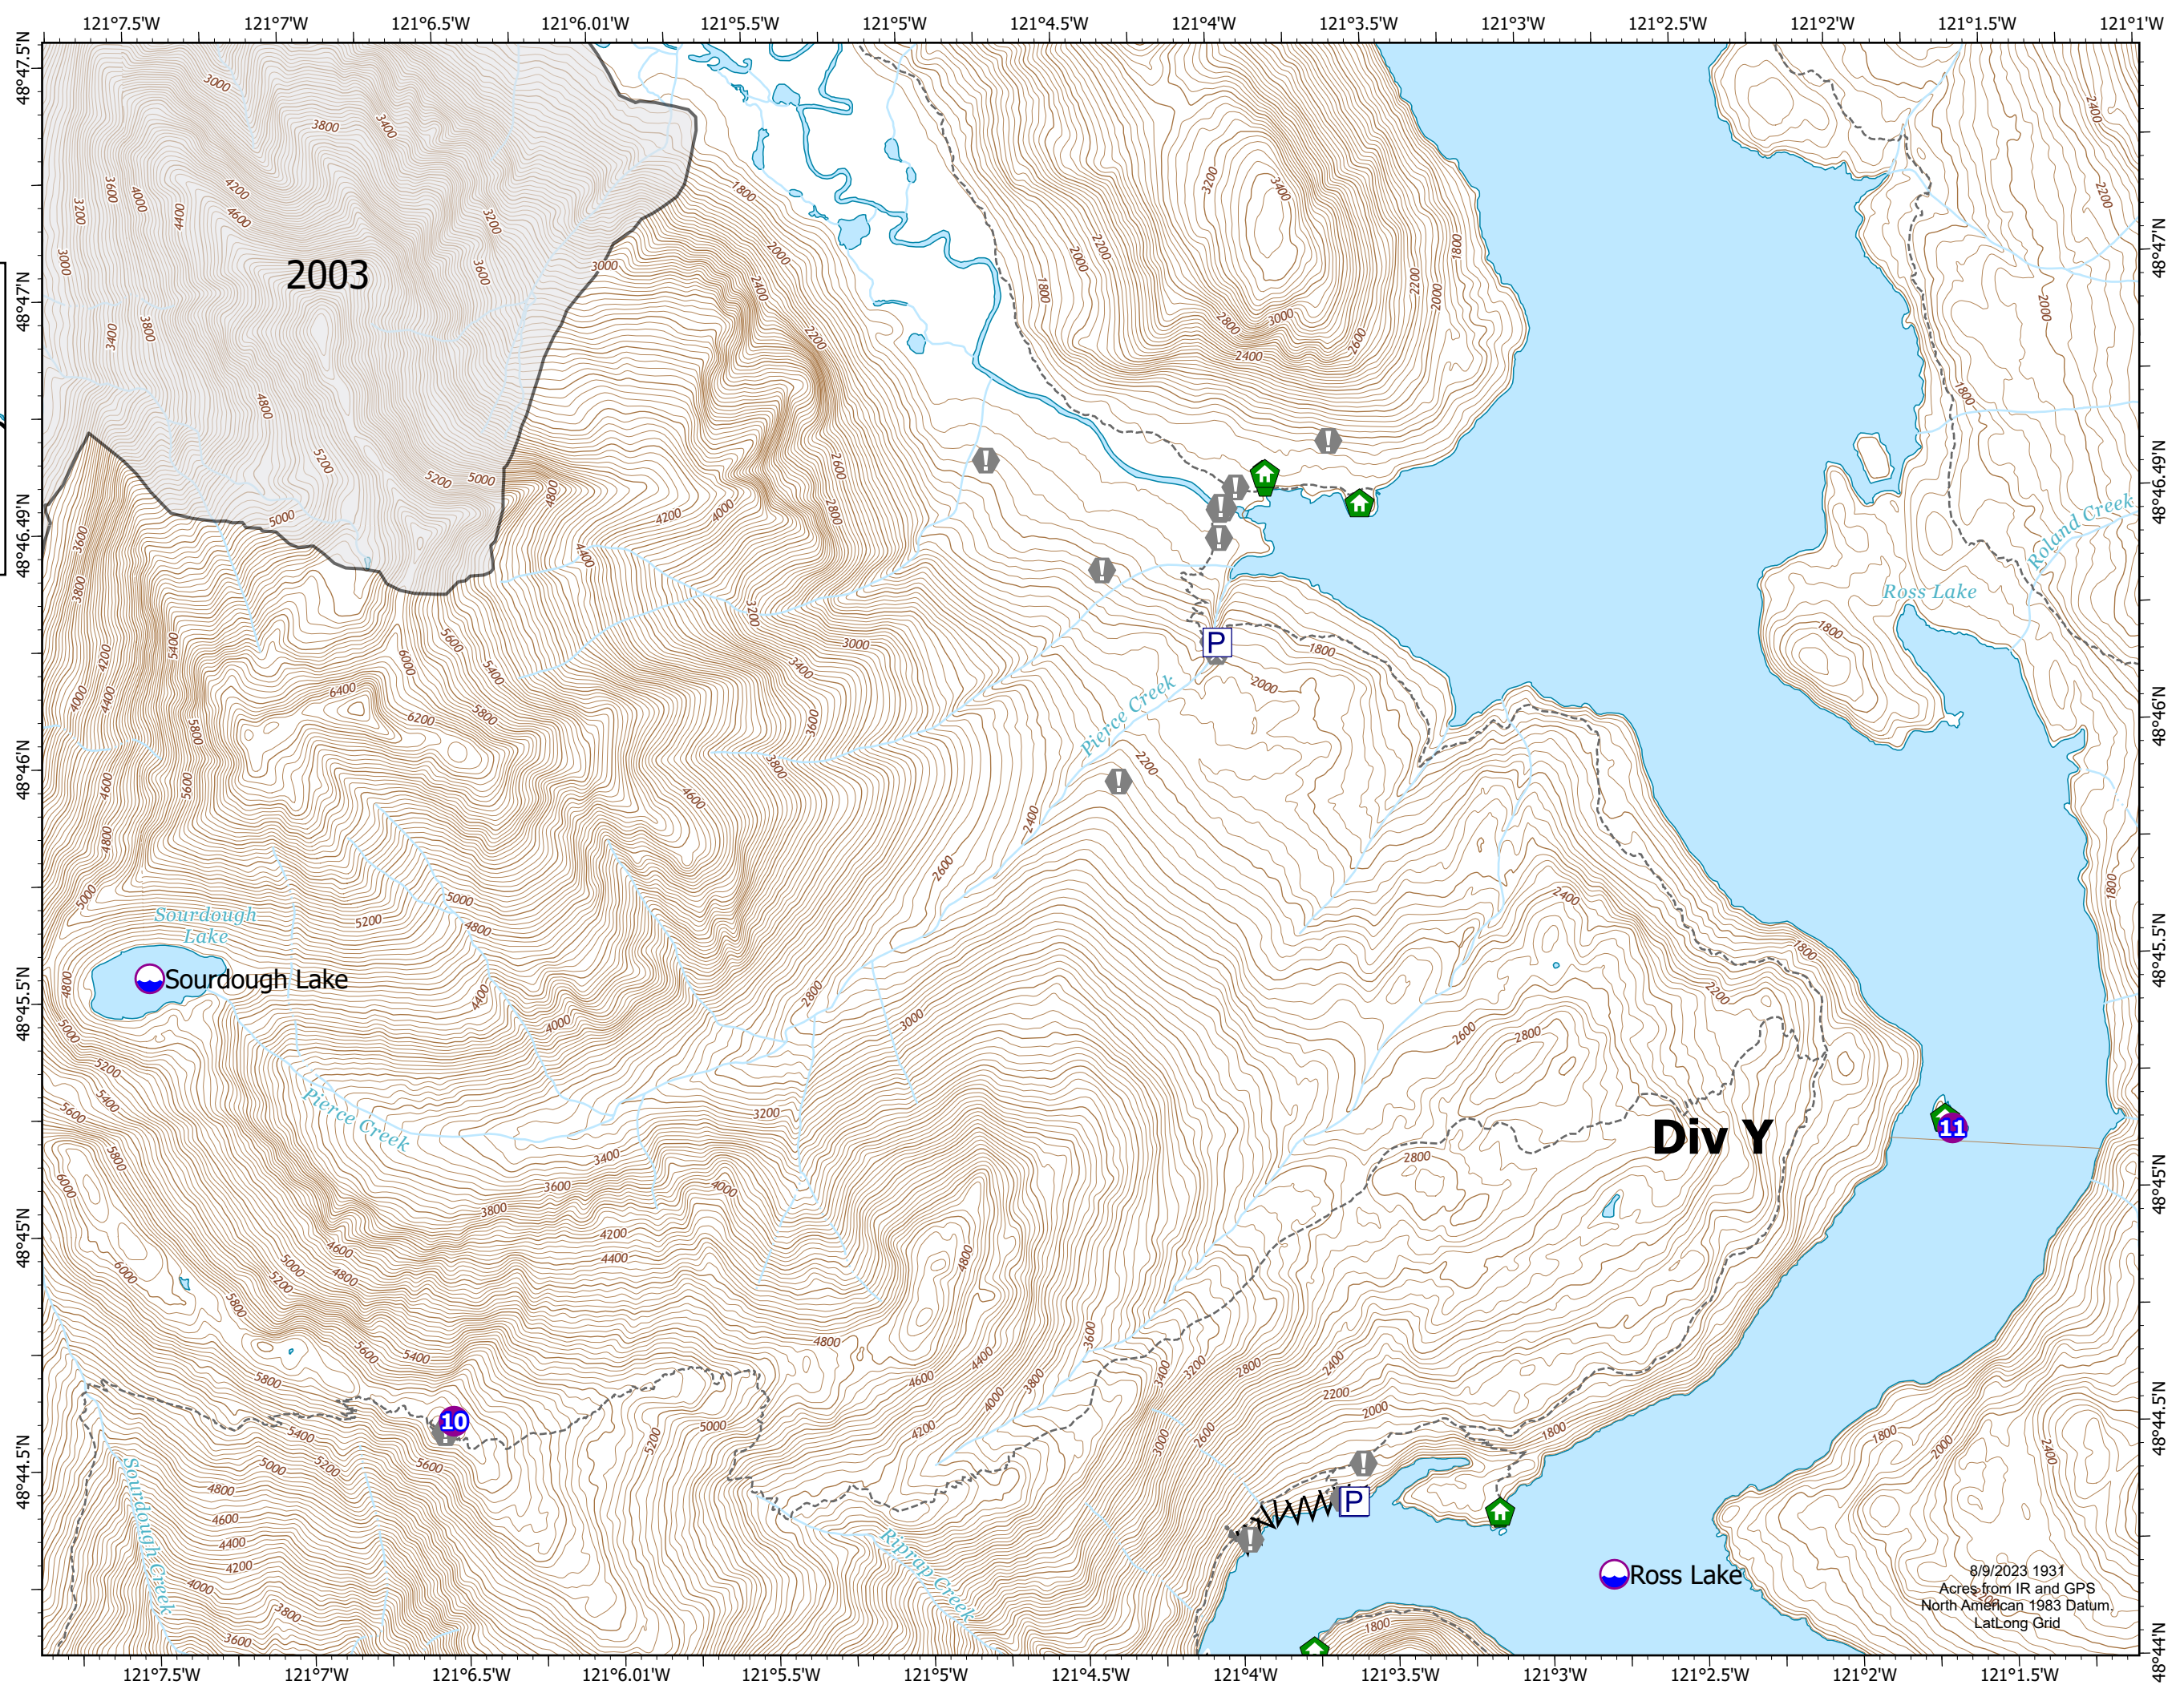

Operations

Sourdough

WA-NCP-000262

8/10/2023 Day

1748 acres at 08/09/23 0300

0 0.25 0.5 Miles

- Dip Site
- Helispot
- Division Break
- Value at Risk
- Bridge
- Structure Wrap
- Repair Point
- Completed Fuel Break
- Other
- Historic Structure
- Fire History
- Trail

8/9/2023 1931
Acres from IR and GPS
North American 1983 Datum
Lat/Long Grid