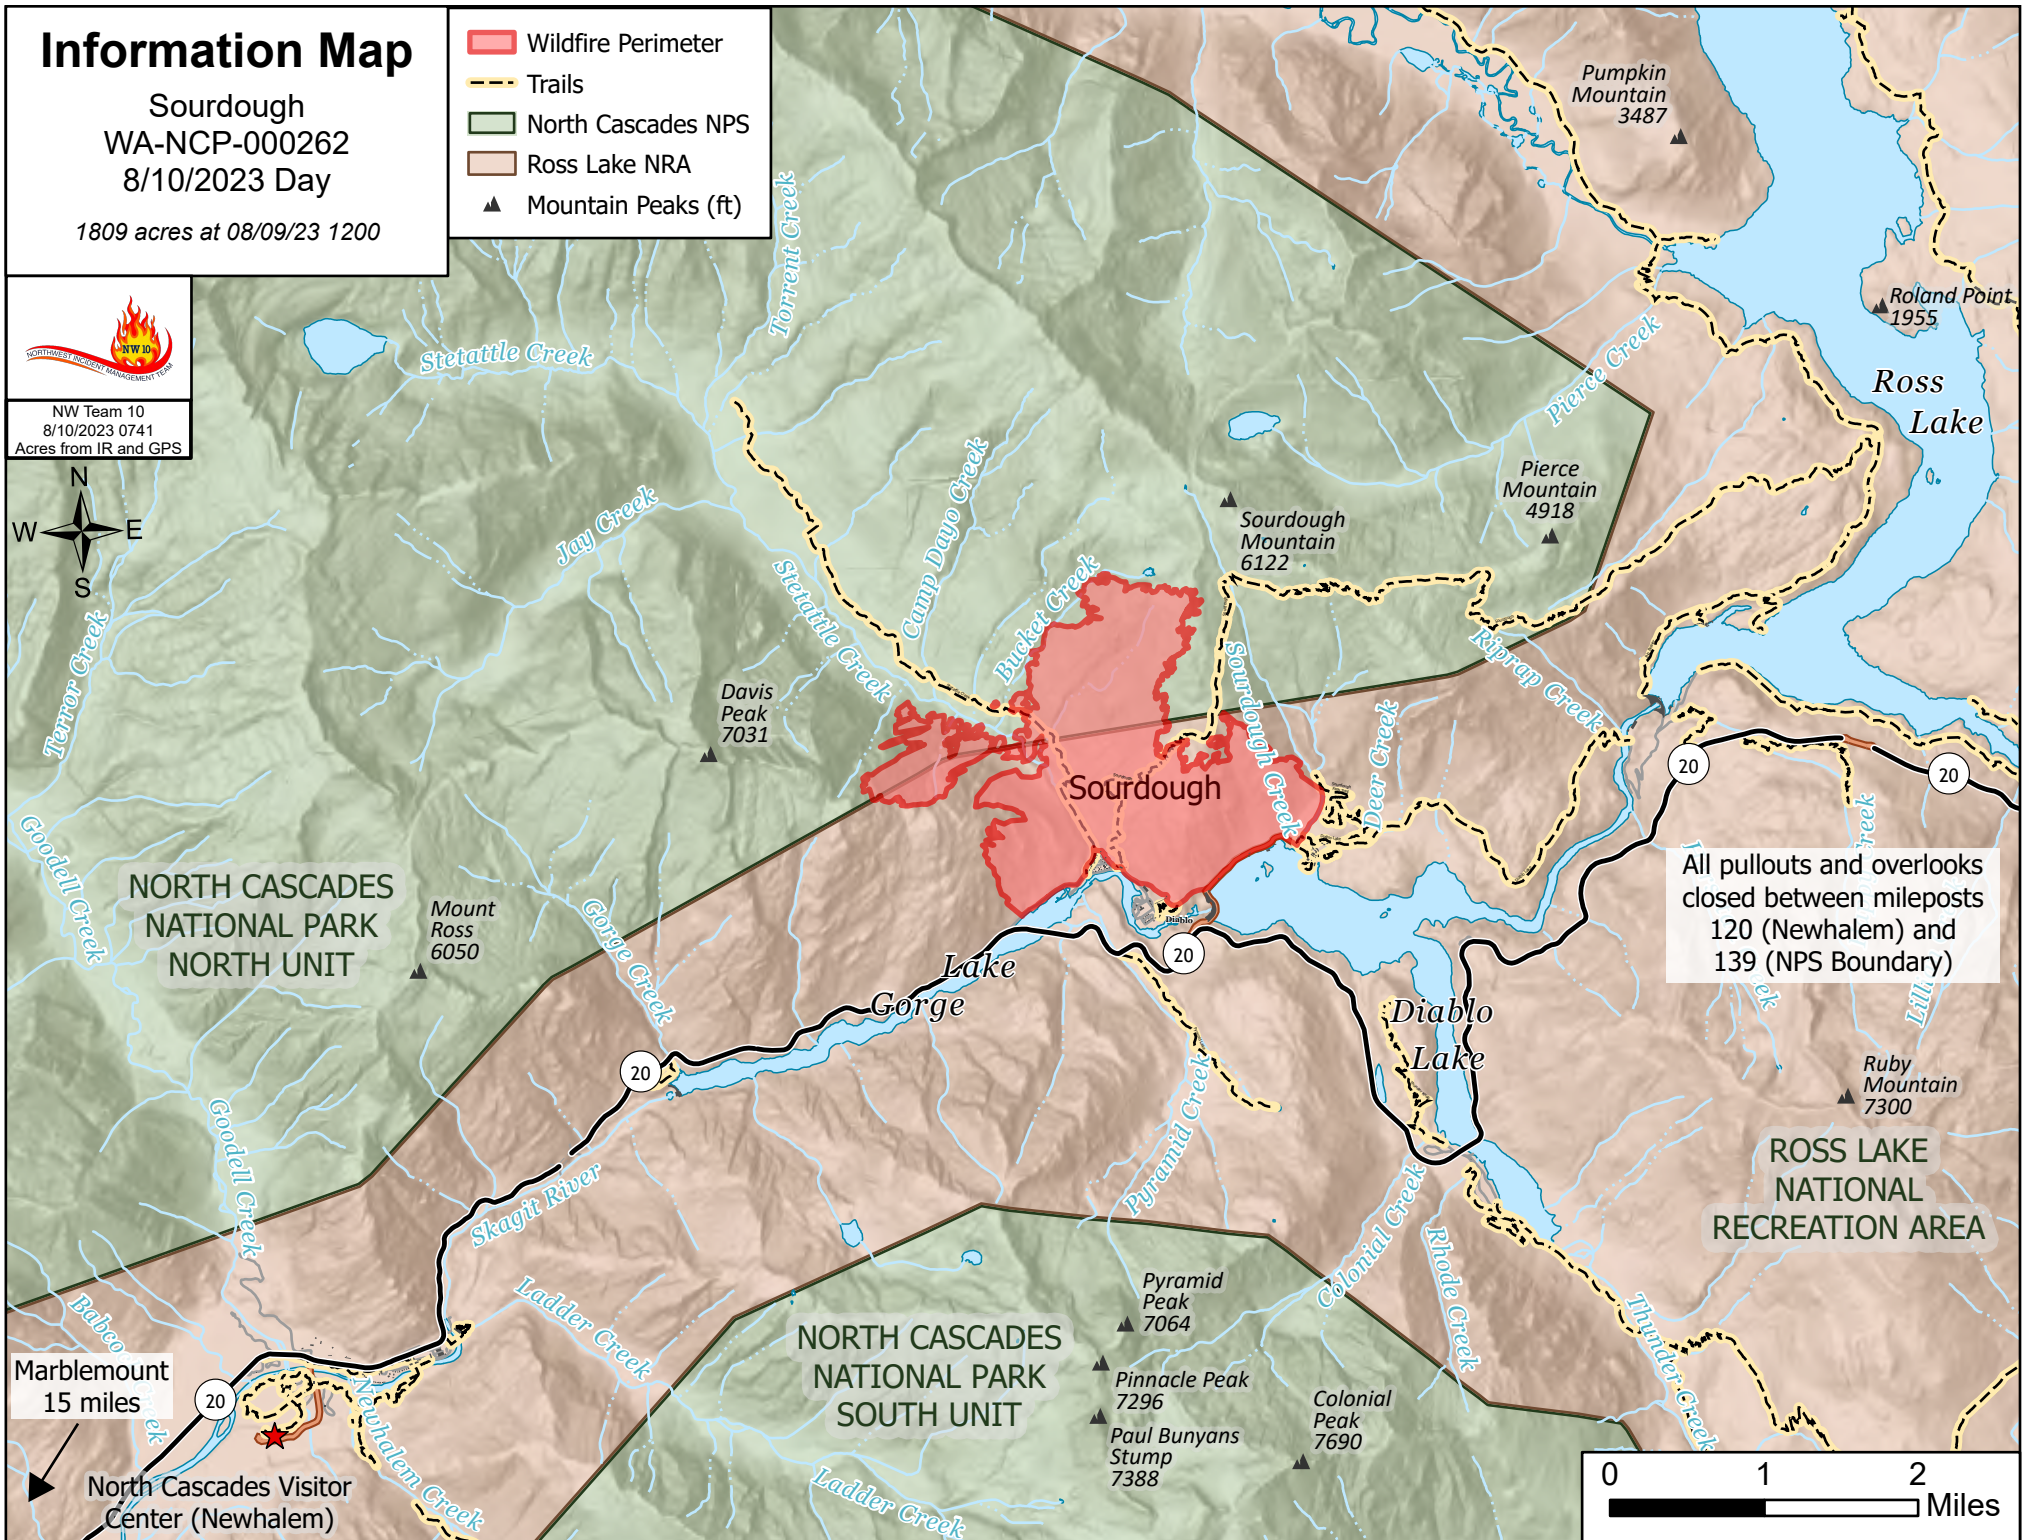

Information Map

Sourdough
WA-NCP-000262
8/10/2023 Day

1809 acres at 08/09/23 1200

- Wildfire Perimeter
- Trails
- North Cascades NPS
- Ross Lake NRA
- Mountain Peaks (ft)

NW Team 10
8/10/2023 0741
Acres from IR and GPS

All pullouts and overlooks closed between mileposts 120 (Newhalem) and 139 (NPS Boundary)

Marblemount
15 miles

North Cascades Visitor Center (Newhalem)