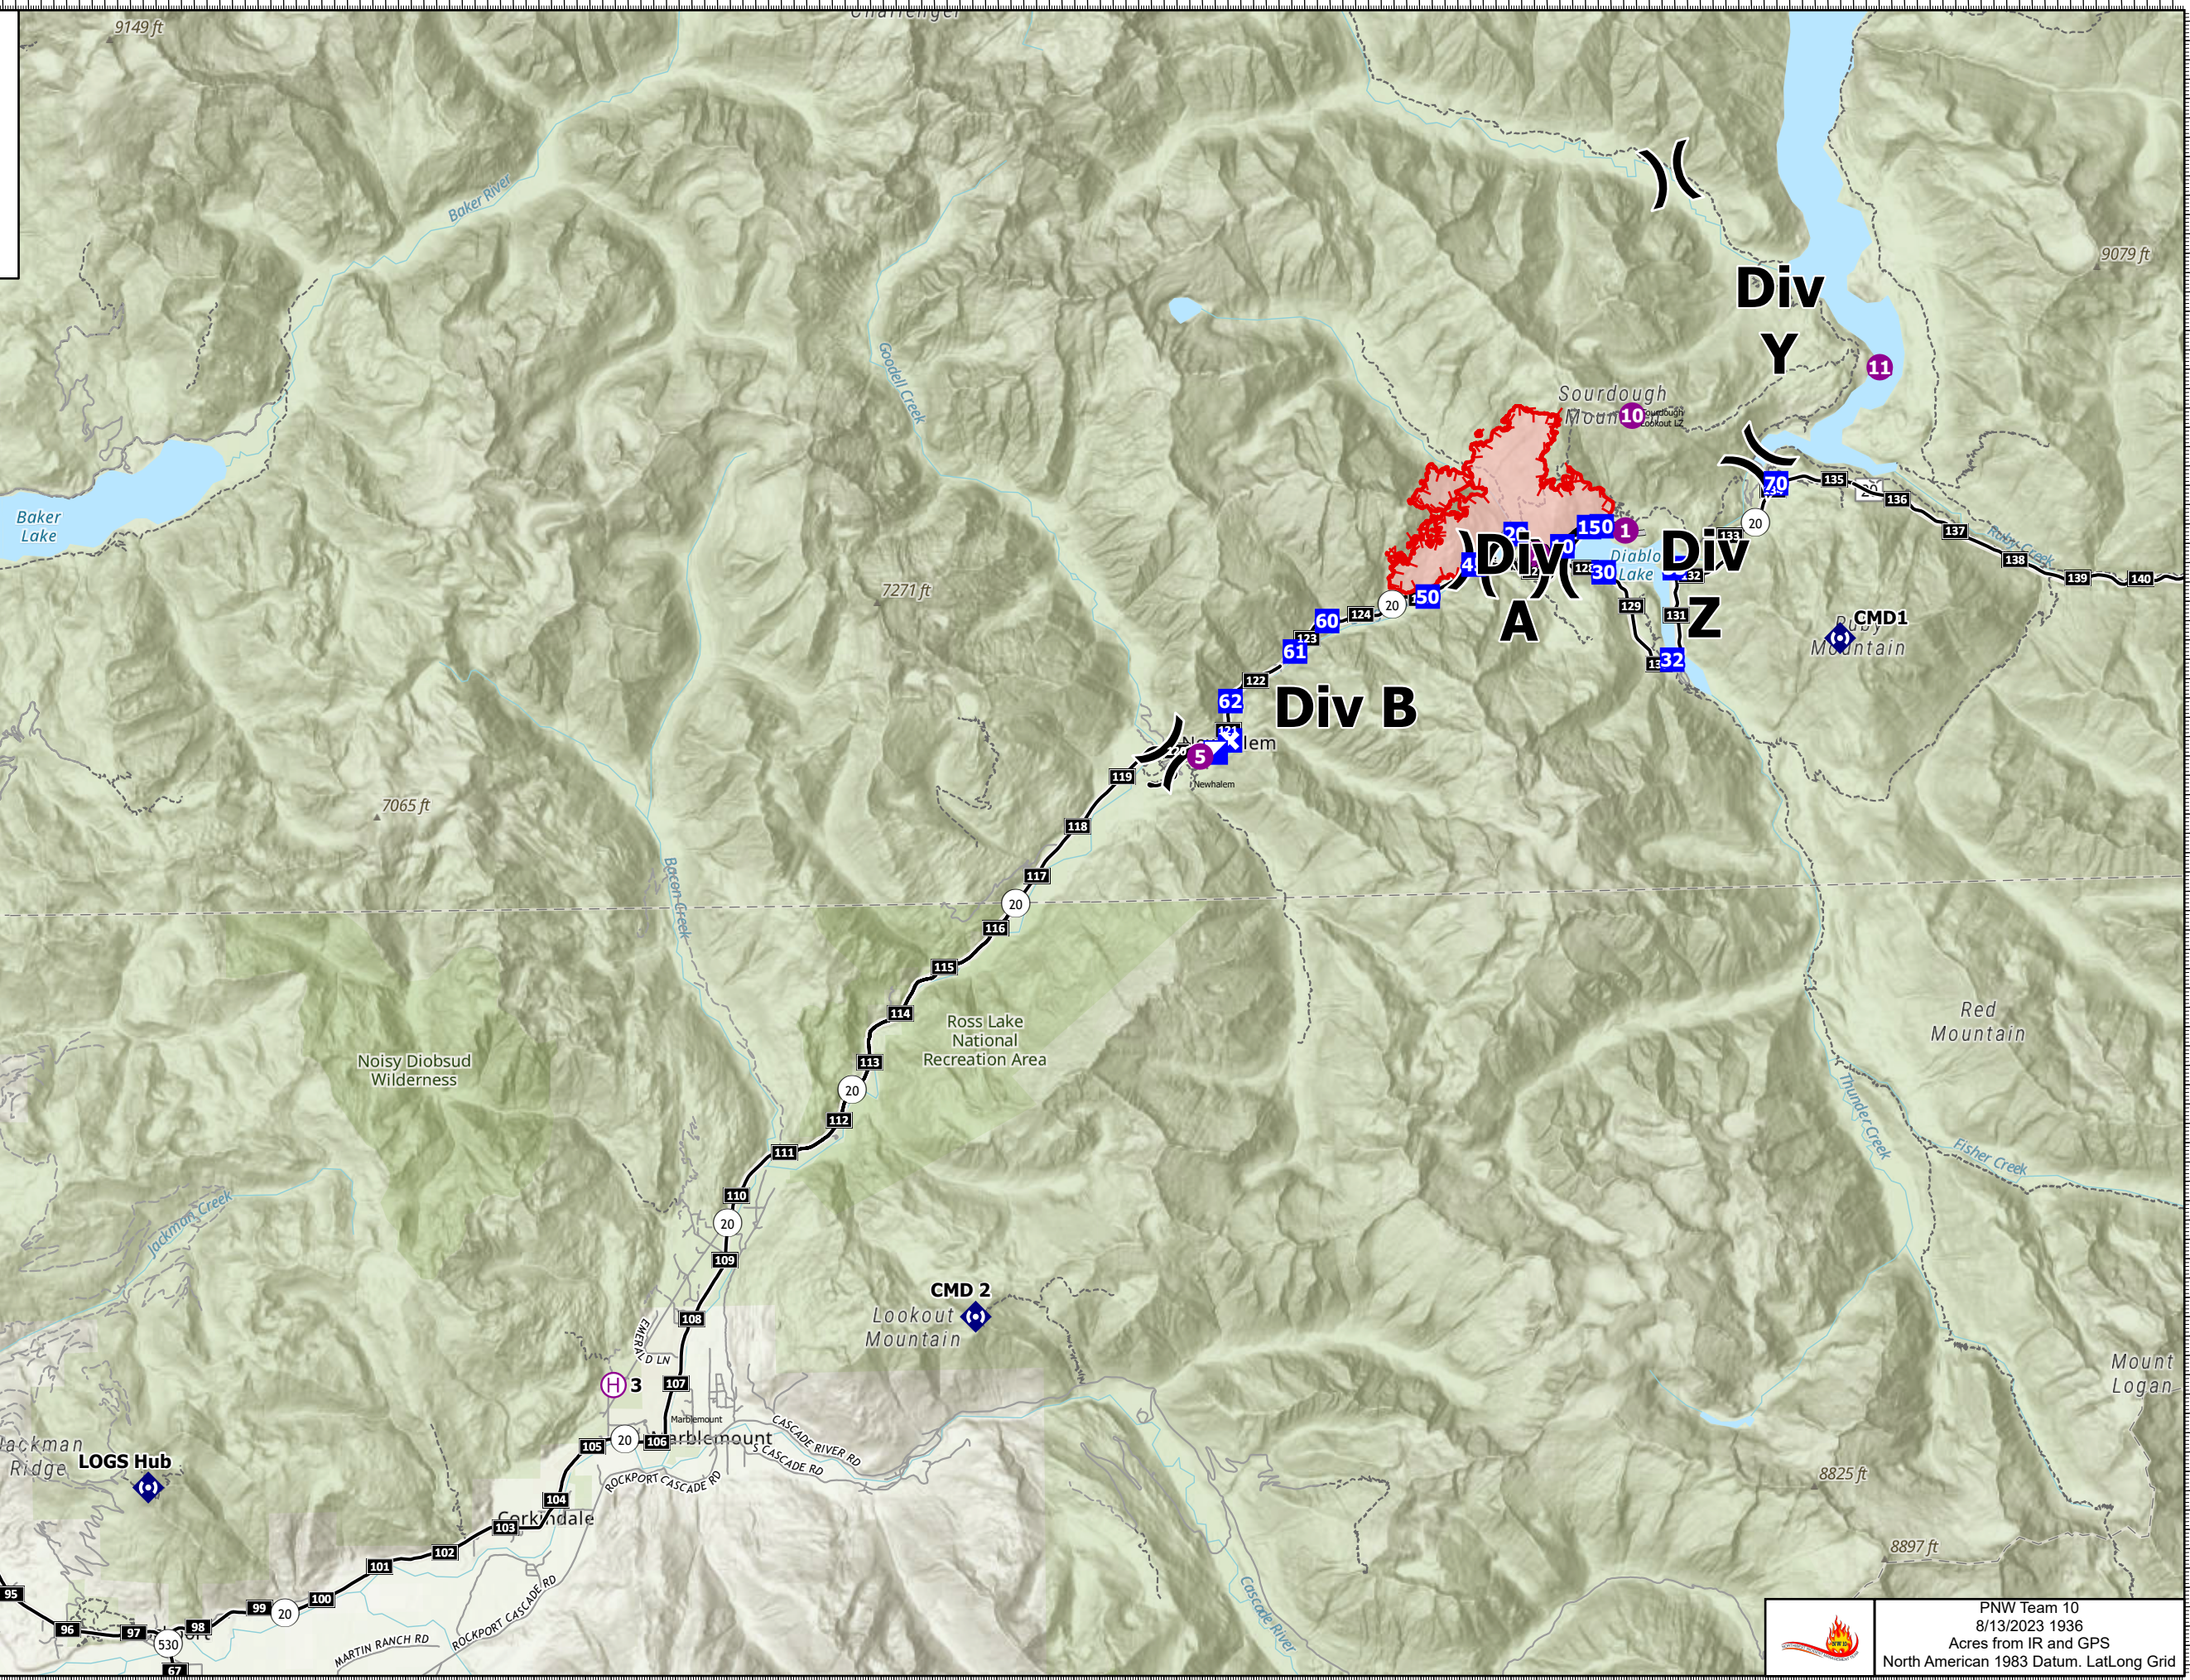

# Communications

Sourdough  
WA-NCP-000262  
08/06/23

2586 acres at 08/12/23 2052

- Helispot
- Ⓜ Helibase
- ⌋ Division Break
- ▣ Incident Command Post
- Drop Point
- ⊗ Closure
- Ⓜ Gate
- Ⓜ Repeater
- ▭ Wildfire Daily Fire Perimeter
- Access or Improved Road
- ▬ Contained
- ┌ Uncontained
- Mileposts

PNW Team 10  
8/13/2023 1936  
Acres from IR and GPS  
North American 1983 Datum. LatLong Grid