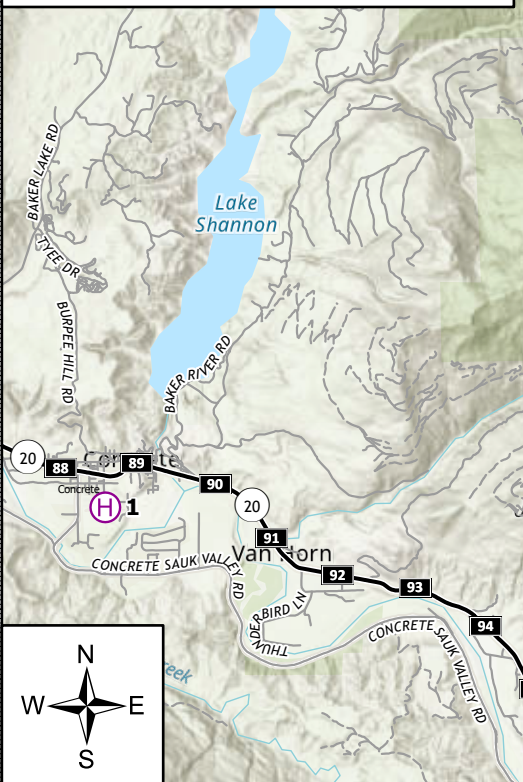

# Communications

Sourdough  
WA-NCP-000262  
08/06/23

2586 acres at 08/12/23 2052

- Helispot
- Ⓜ Helibase
- ⌋ Division Break
- ▣ Incident Command Post
- Drop Point
- ⊗ Closure
- Ⓜ Gate
- Ⓜ Repeater
- ▭ Wildfire Daily Fire Perimeter
- Access or Improved Road
- ▬ Contained
- ┌ Uncontained
- Mileposts

PNW Team 10  
8/13/2023 1936  
Acres from IR and GPS  
North American 1983 Datum. LatLong Grid