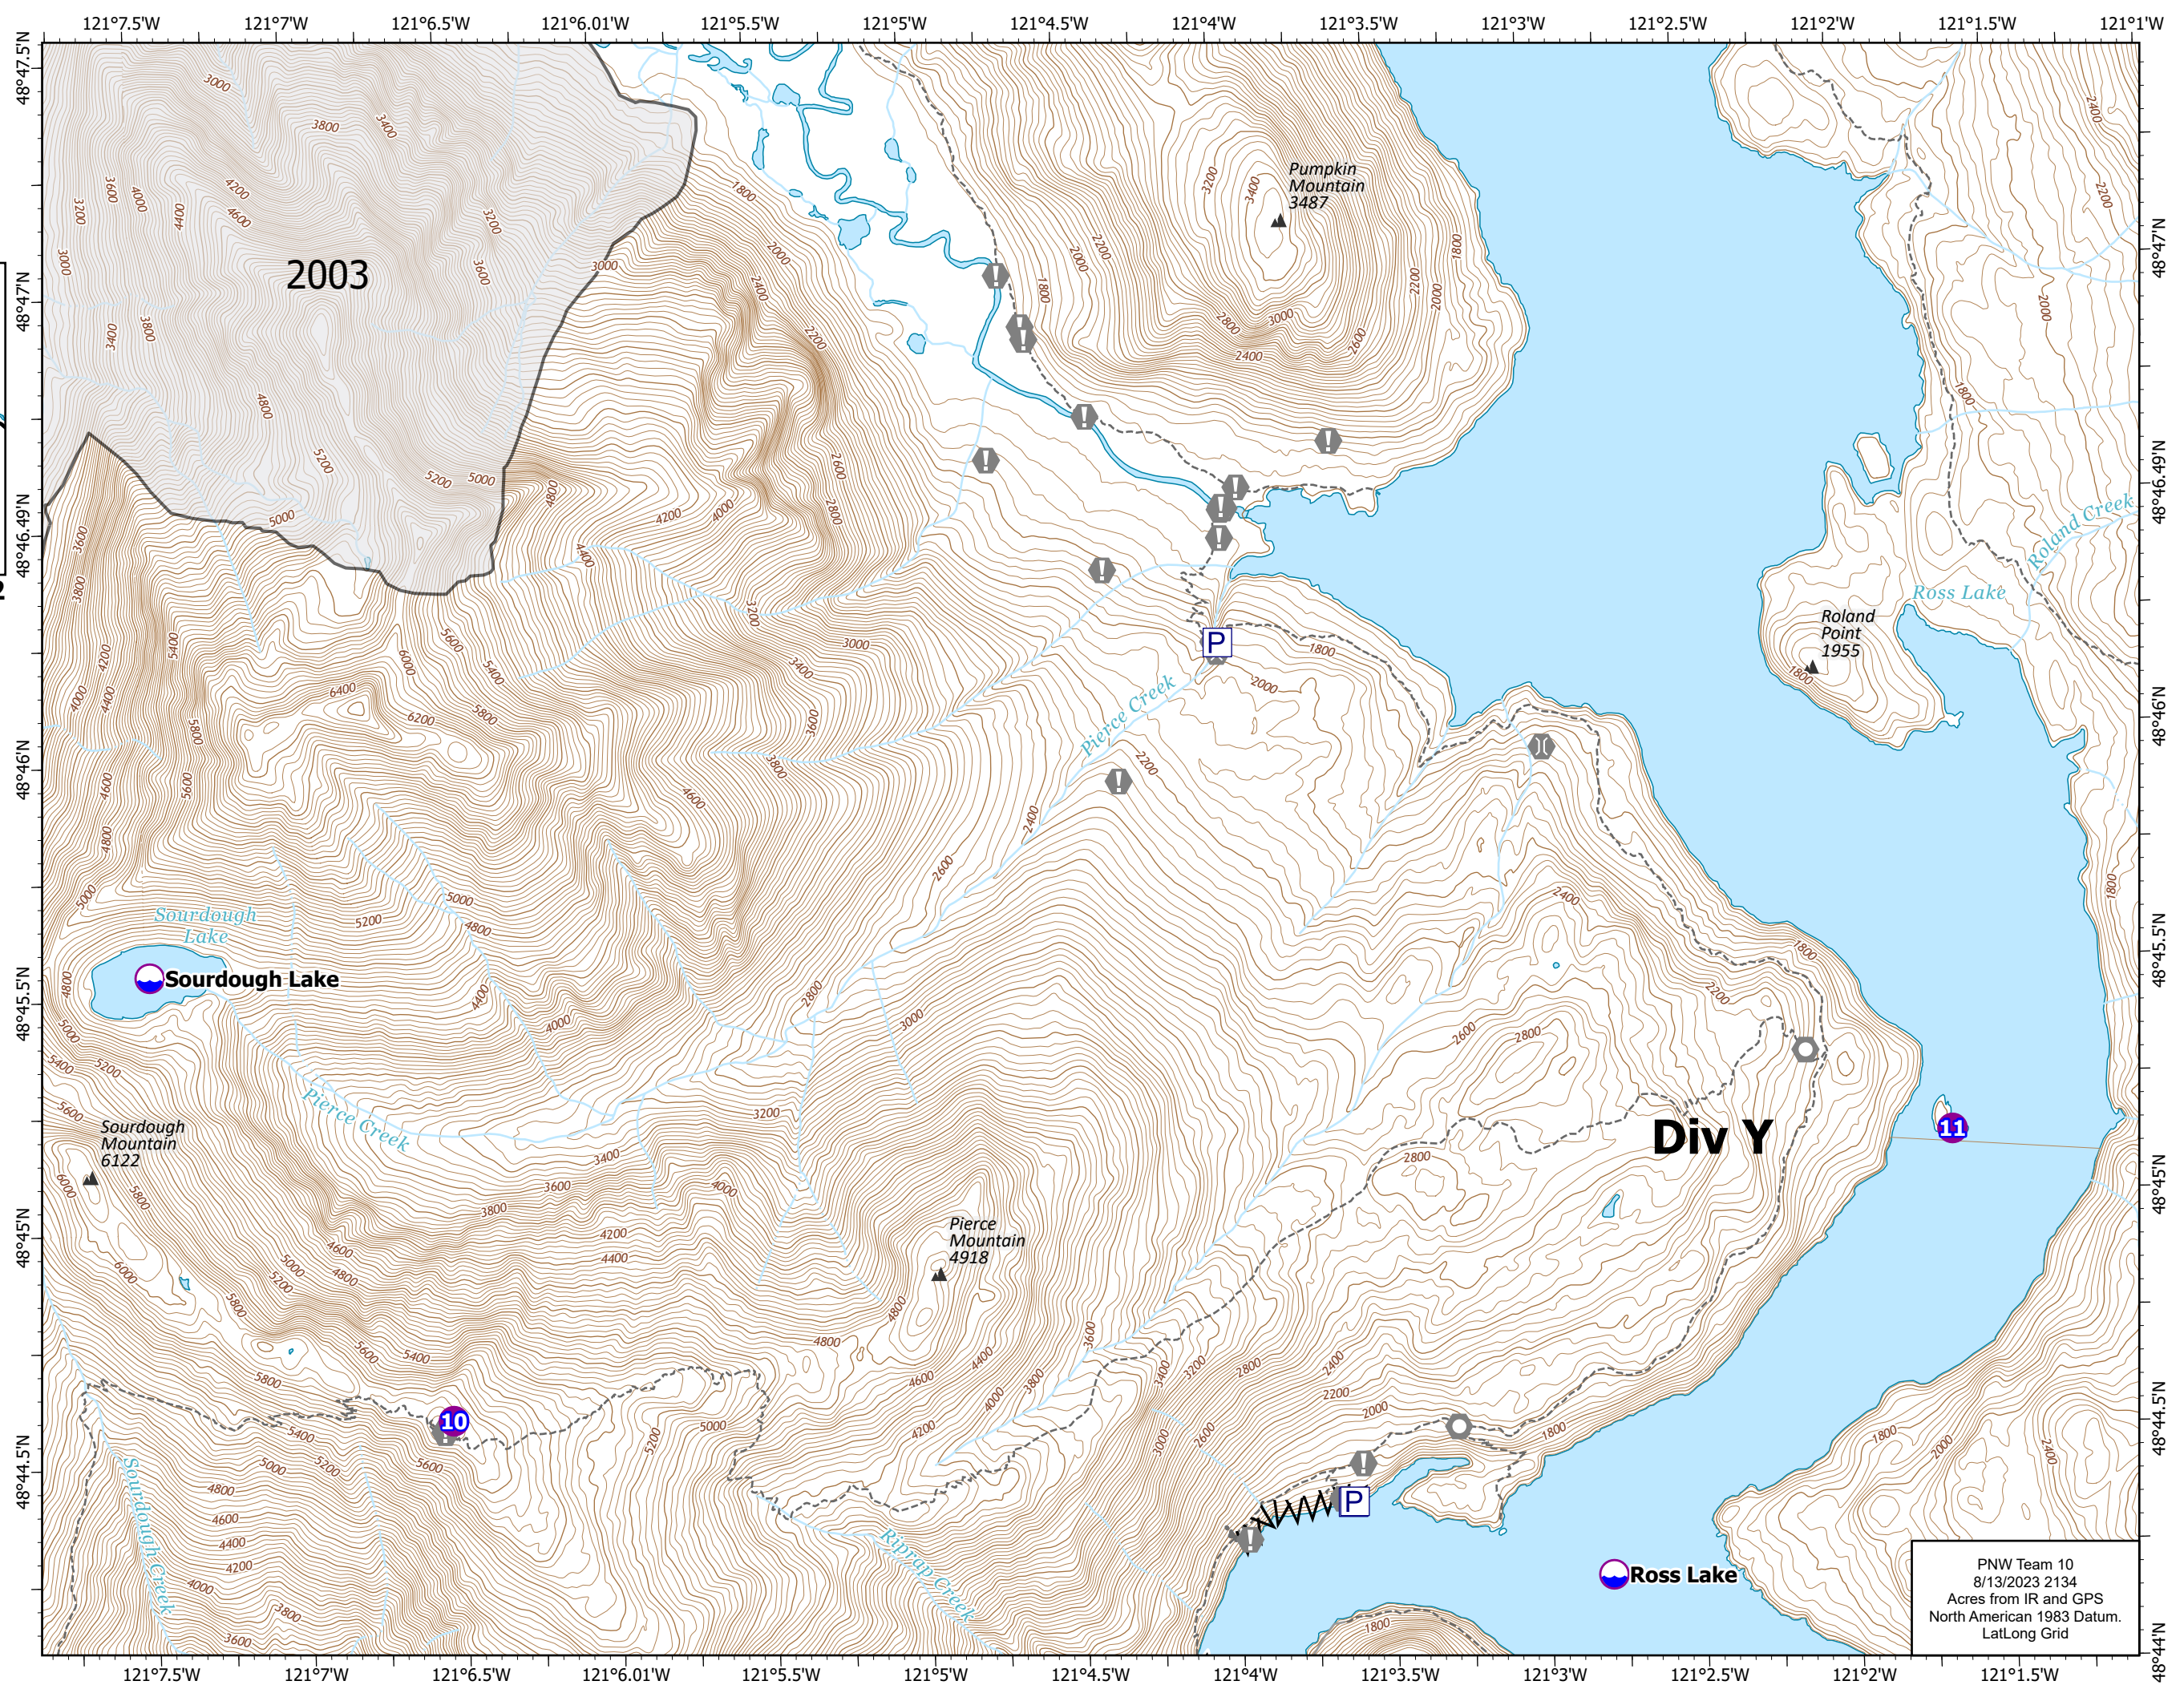

Operations

Sourdough

WA-NCP-000262

8/14/2023 Day

2586 acres at 08/12/23 2052

0 0.25 0.5 Miles

Page Number: 2

- Dip Site
- Helispot
- Division Break
- Value at Risk
- Landmark
- Bridge
- Completed Fuel Break
- Other
- Historic Structure
- Fire History
- Trail
- Mountain Peaks (ft)

PNW Team 10
8/13/2023 2134
Acres from IR and GPS
North American 1983 Datum.
LatLong Grid