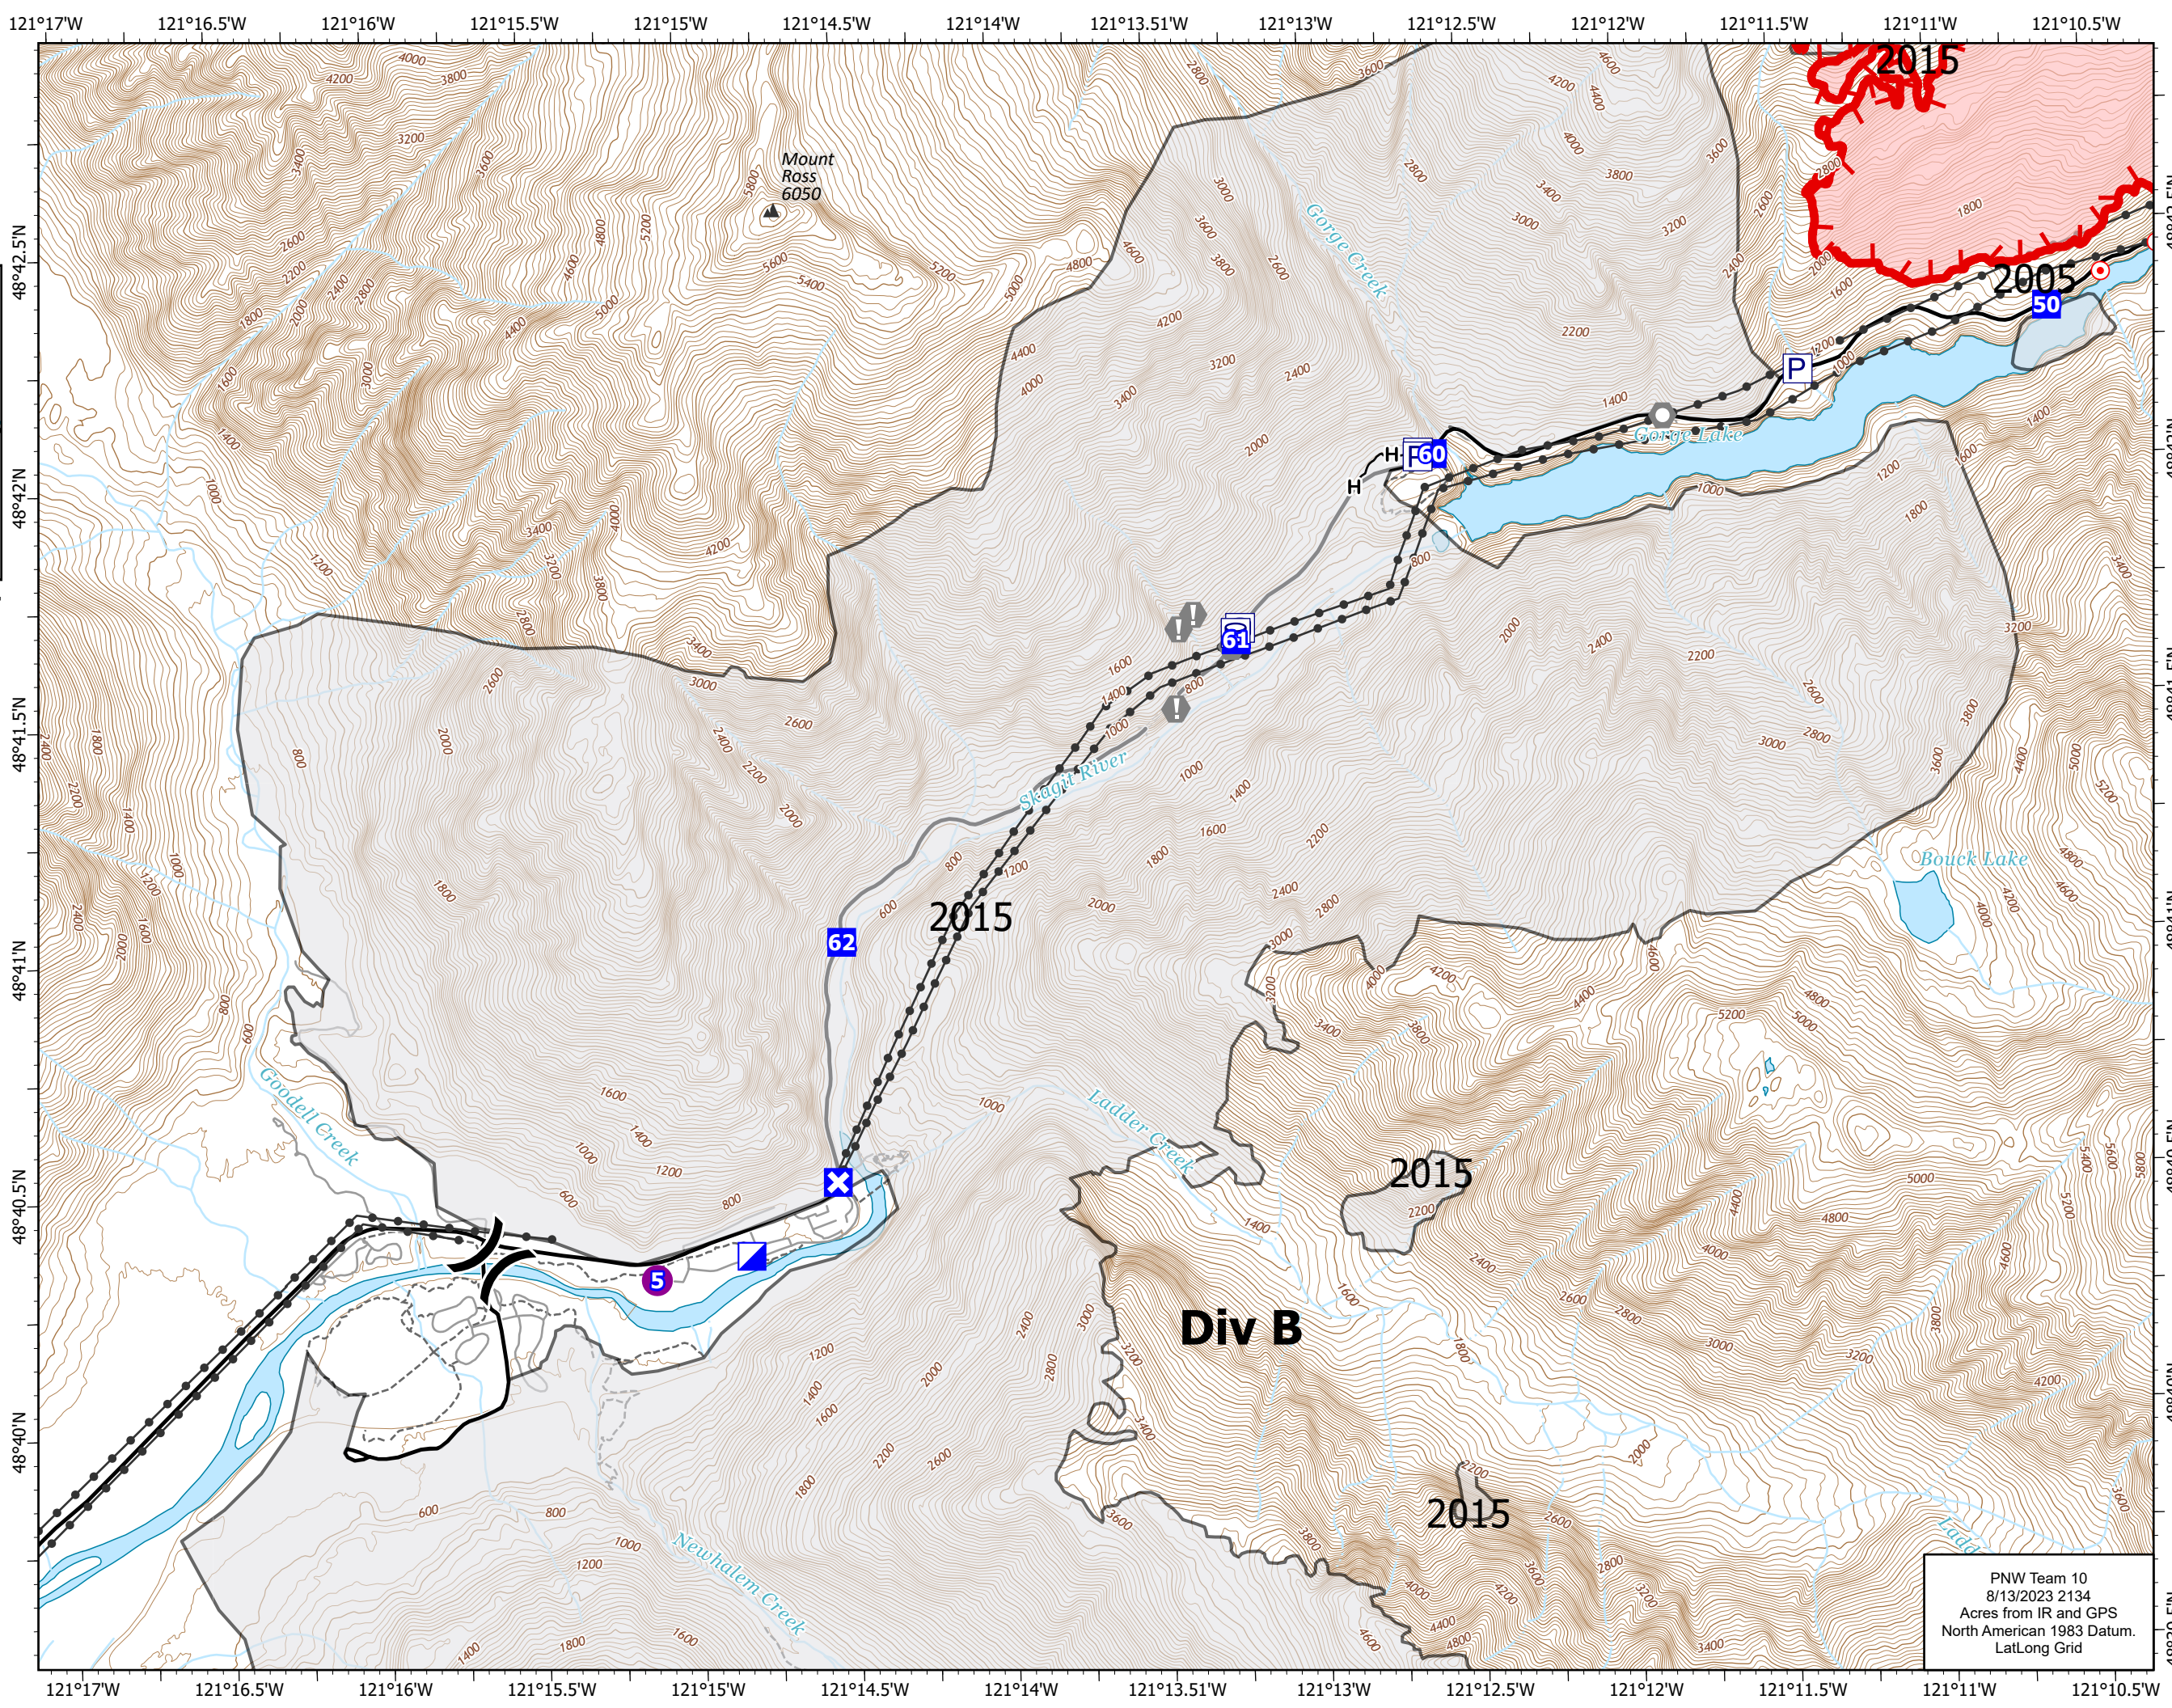

Operations

Sourdough

WA-NCP-000262

8/14/2023 Day

2586 acres at 08/12/23 2052

0 0.25 0.5 Miles

Page Number: 4

- Helispot
-) (Division Break
- ▣ Incident Command Post
- Drop Point
- ⊠ Closure
- ⦿ Hot Spot - Spot Fire
- Landmark
- ▭ Wildfire Daily Fire Perimeter
- H— Completed Hand Line
- ▬ Uncontained
- ⚠ Historic Structure
- Transmission Lines
- ▭ Fire History
- - - Trail
- Label_Lines
- ▲ Mountain Peaks (ft)

PNW Team 10
8/13/2023 2134
Acres from IR and GPS
North American 1983 Datum.
Lat/Long Grid