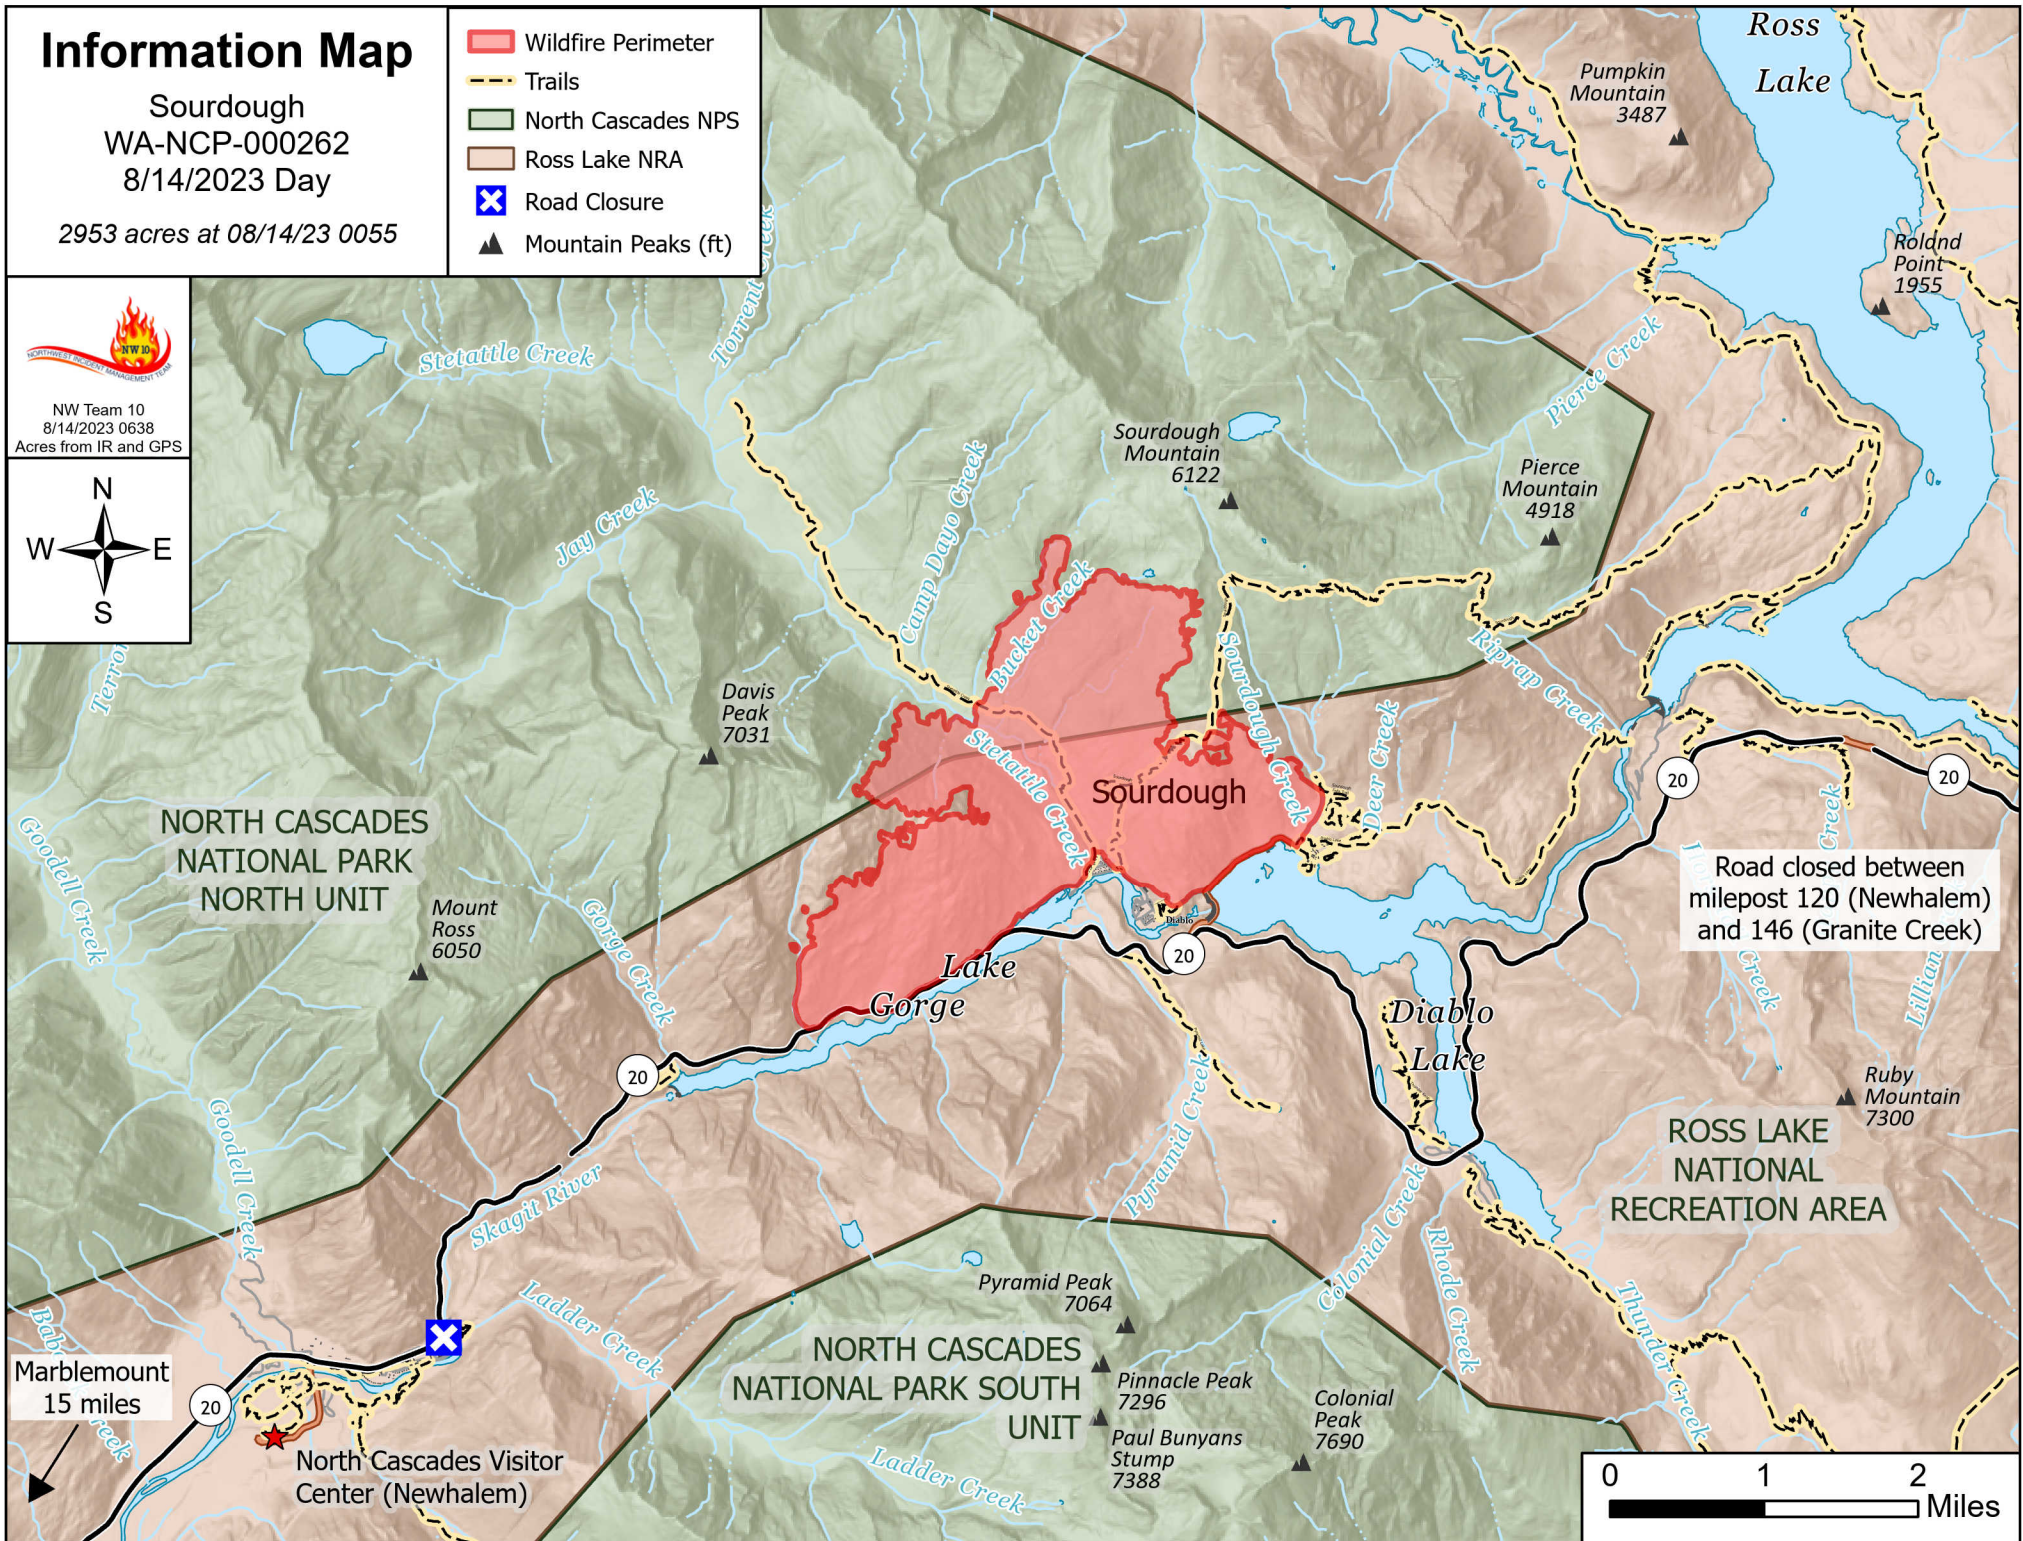

# Information Map

Sourdough  
WA-NCP-000262  
8/14/2023 Day

2953 acres at 08/14/23 0055

- Wildfire Perimeter
- Trails
- North Cascades NPS
- Ross Lake NRA
- Road Closure
- Mountain Peaks (ft)

NW Team 10  
8/14/2023 0638  
Acres from IR and GPS

Road closed between milepost 120 (Newhalem) and 146 (Granite Creek)

Marblemount  
15 miles

North Cascades Visitor Center (Newhalem)