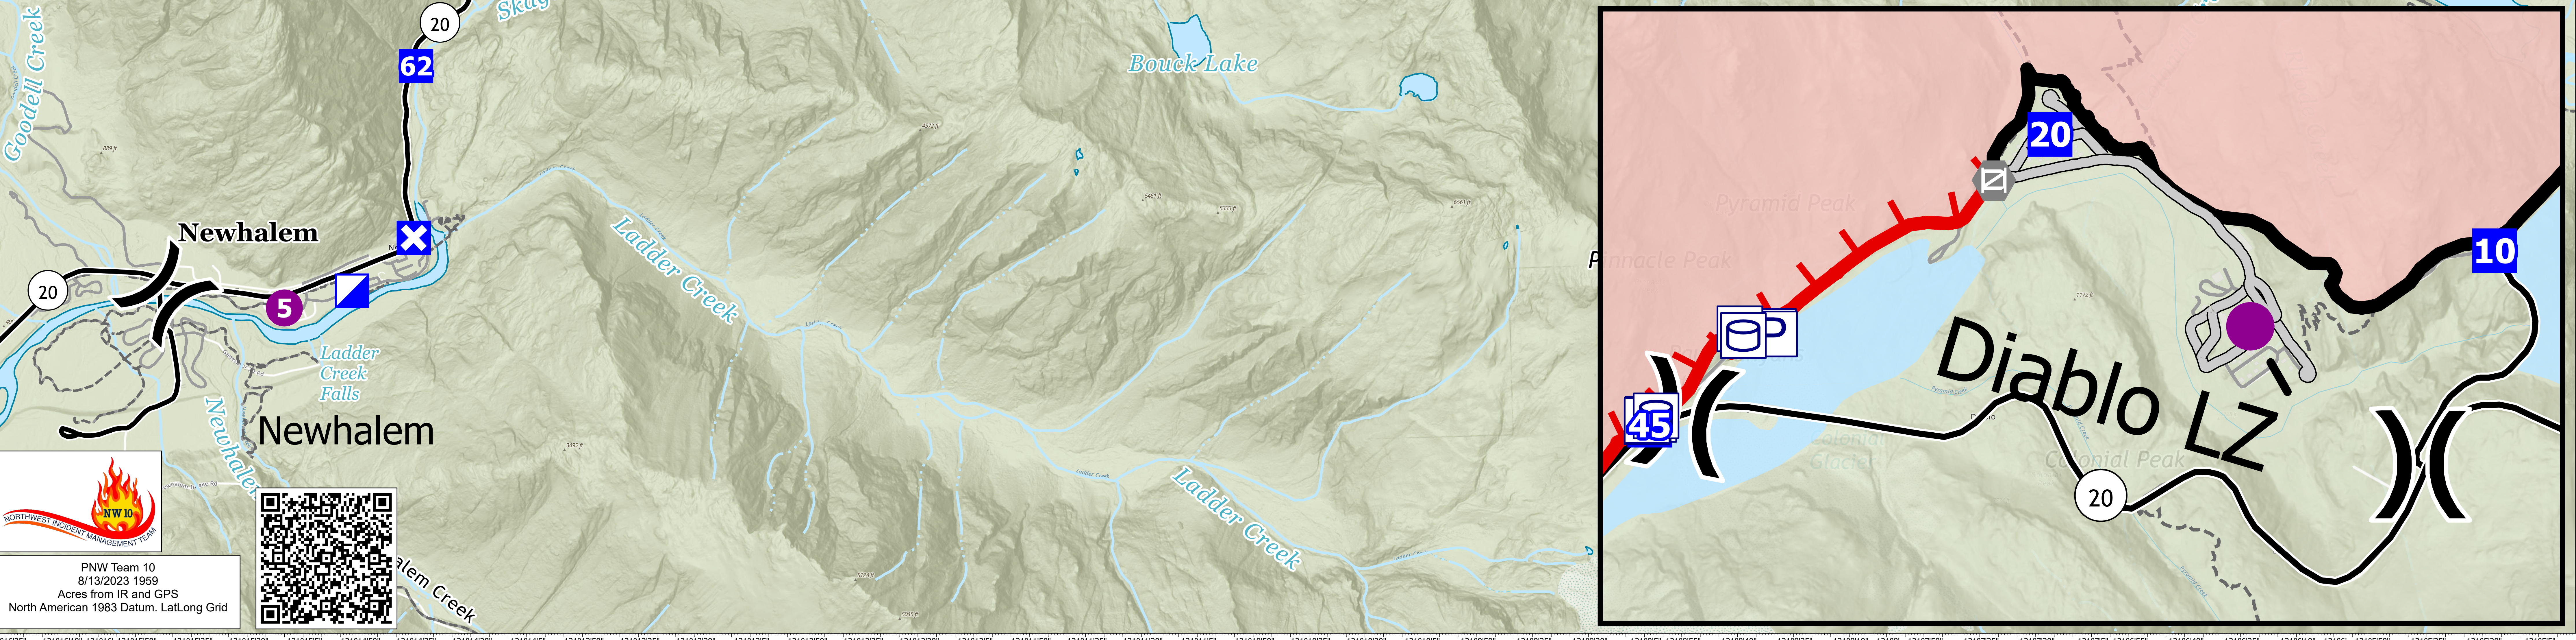

Transportation

Sourdough
WA-NCP-000262
8/14/2023 Day
2586 acres at 08/12/23 2052

- Helispot
- ⌋ Division Break
- ▣ Incident Command Post
- ▣ Drop Point
- ⊠ Closure
- ⊙ Gate
- ▭ Wildfire Daily Fire Perimeter
- ⊙ Pump
- ⊙ Water Tank
- Access or Improved Road
- Contained
- Uncontained
- Paved Road
- Local Road
- Tunnel
- Local Connector
- Local Road
- Tunnel
- Trail
- Perennial Stream
- Intermittent Stream
- Perennial Lake

PNW Team 10
8/13/2023 1959
Acres from IR and GPS
North American 1983 Datum, LatLong Grid