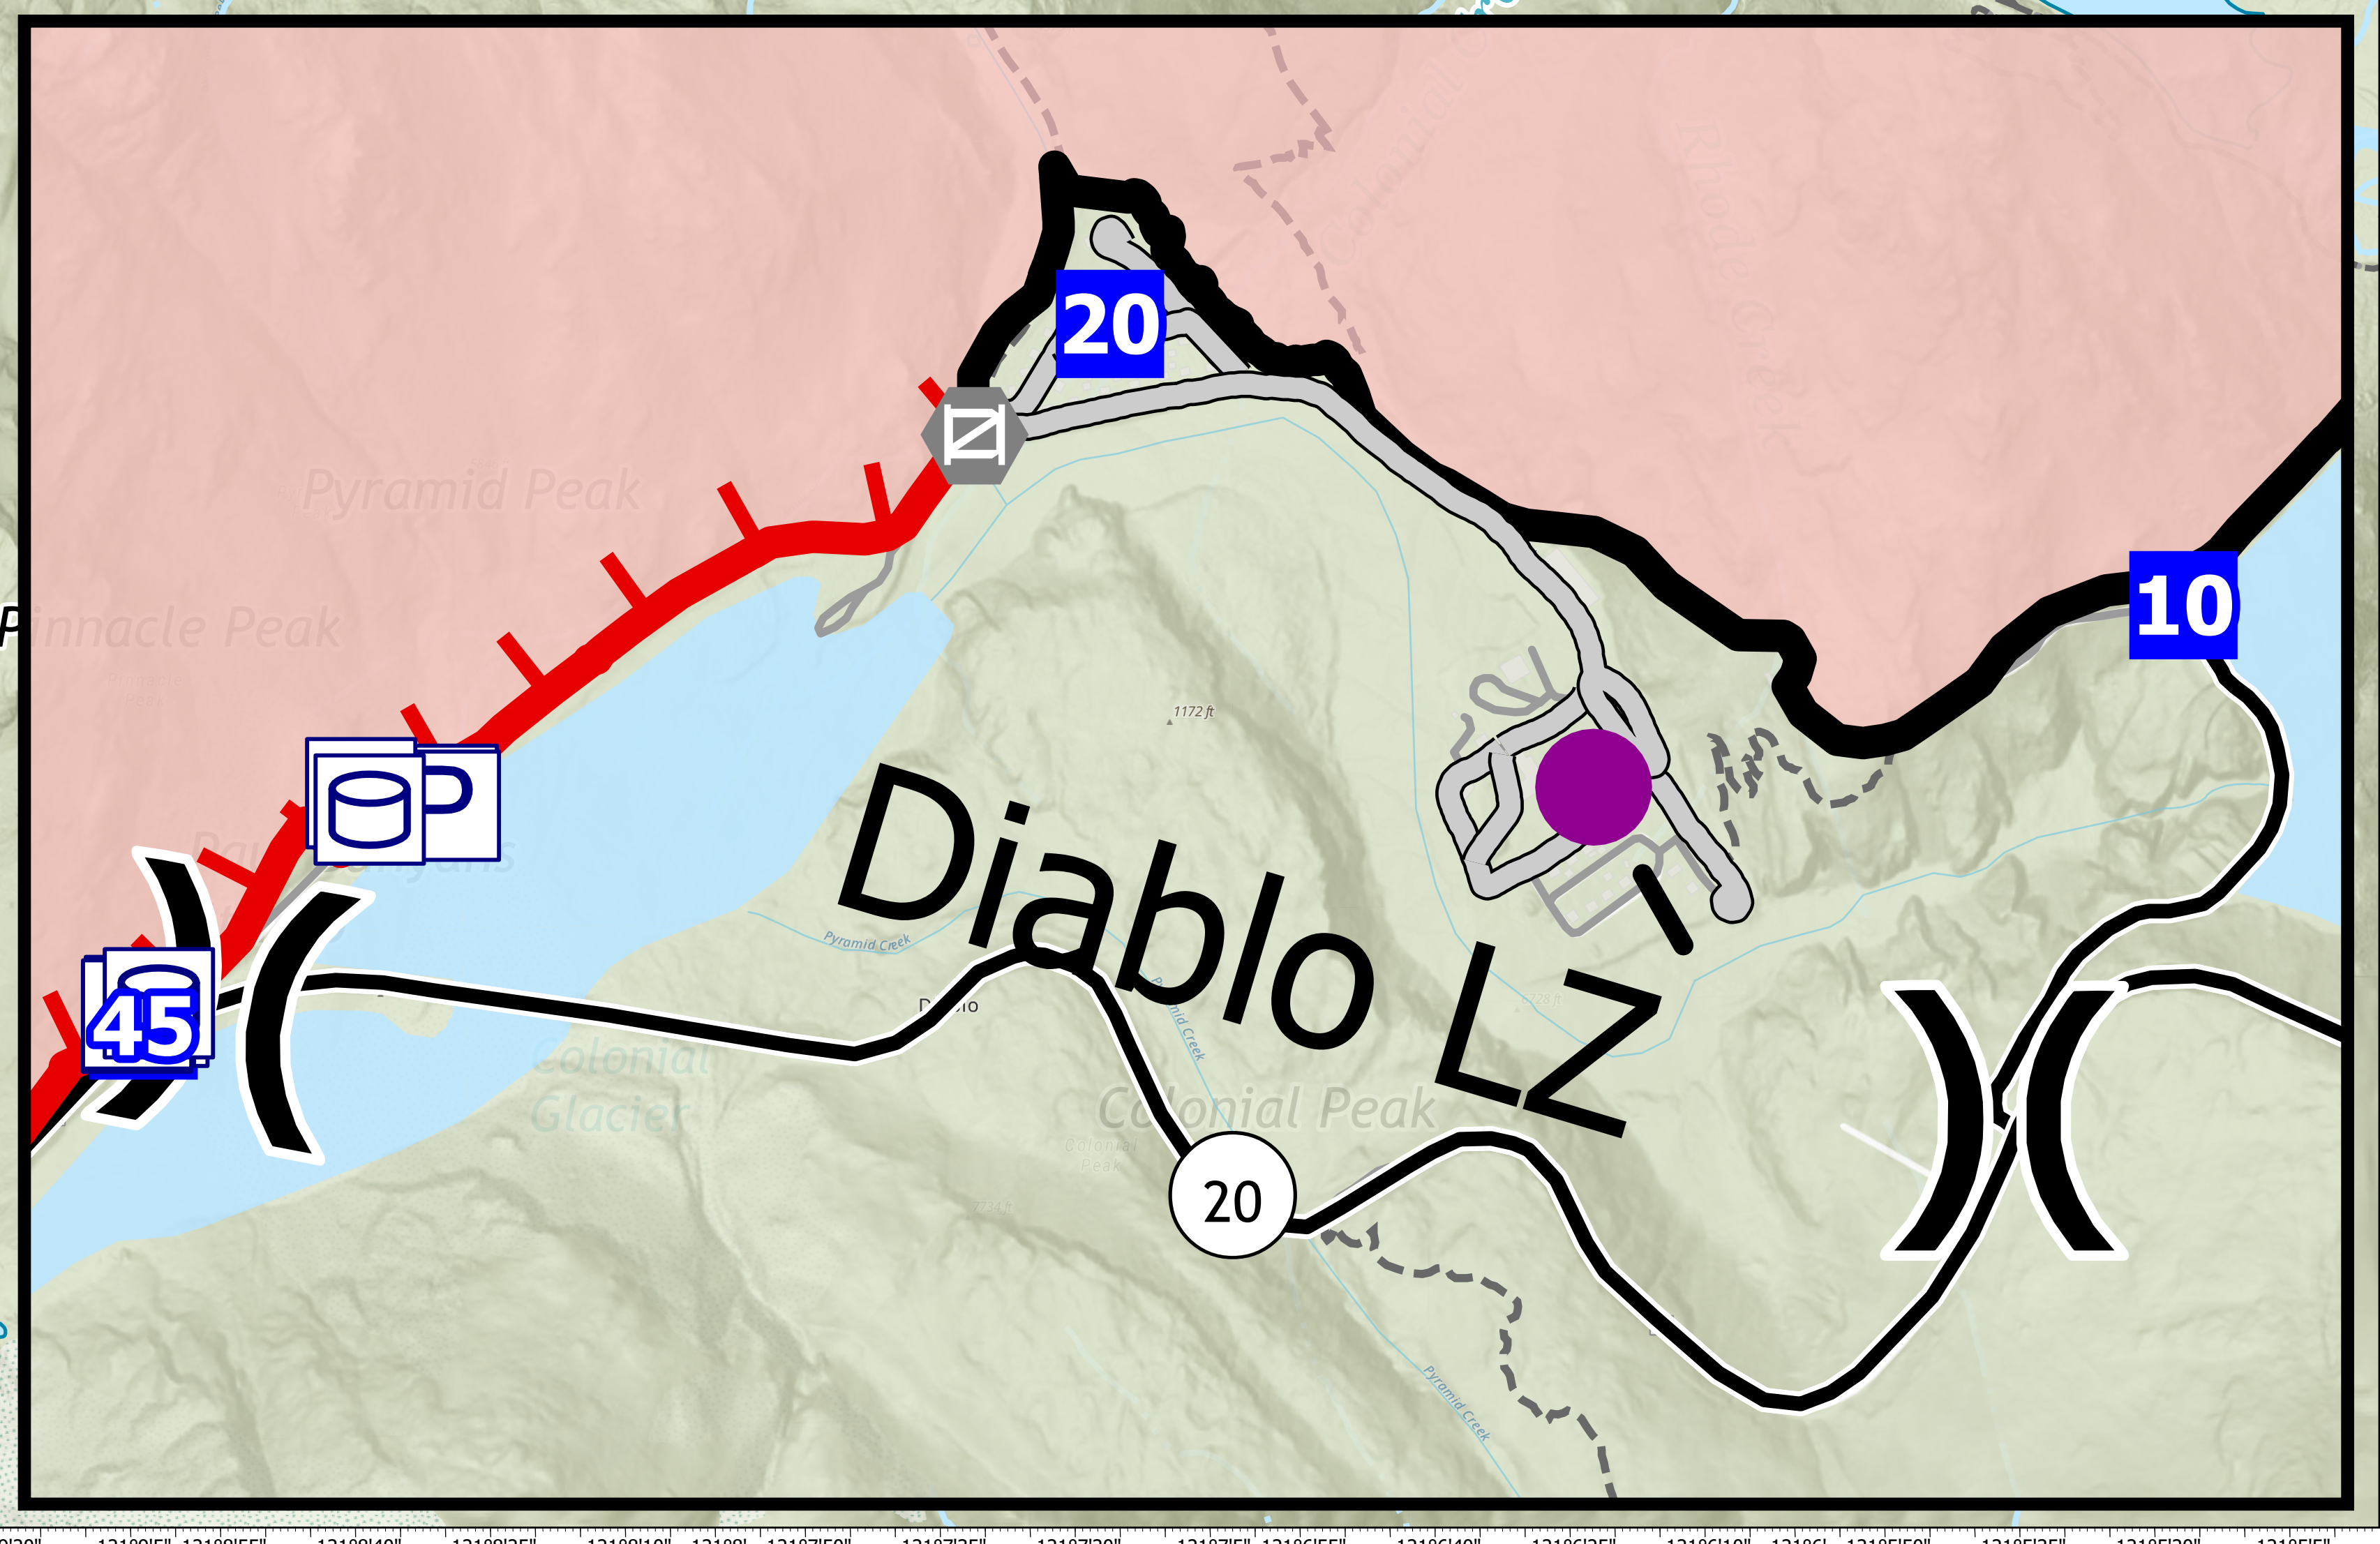

Transportation

Sourdough
WA-NCP-000262
8/14/2023 Day
2586 acres at 08/12/23 2052

- Helispot
- ⌋ Division Break
- ▣ Incident Command Post
- ▣ Drop Point
- ⊠ Closure
- ⊙ Gate
- ▭ Wildfire Daily Fire Perimeter
- ⊙ Pump
- ⊙ Water Tank
- Access or Improved Road
- Contained
- Uncontained
- Paved Road
- Local Road
- Tunnel
- Local Connector
- Local Road
- Tunnel
- Trail
- Perennial Stream
- Intermittent Stream
- Perennial Lake

PNW Team 10
8/13/2023 1959
Acres from IR and GPS
North American 1983 Datum, LatLong Grid