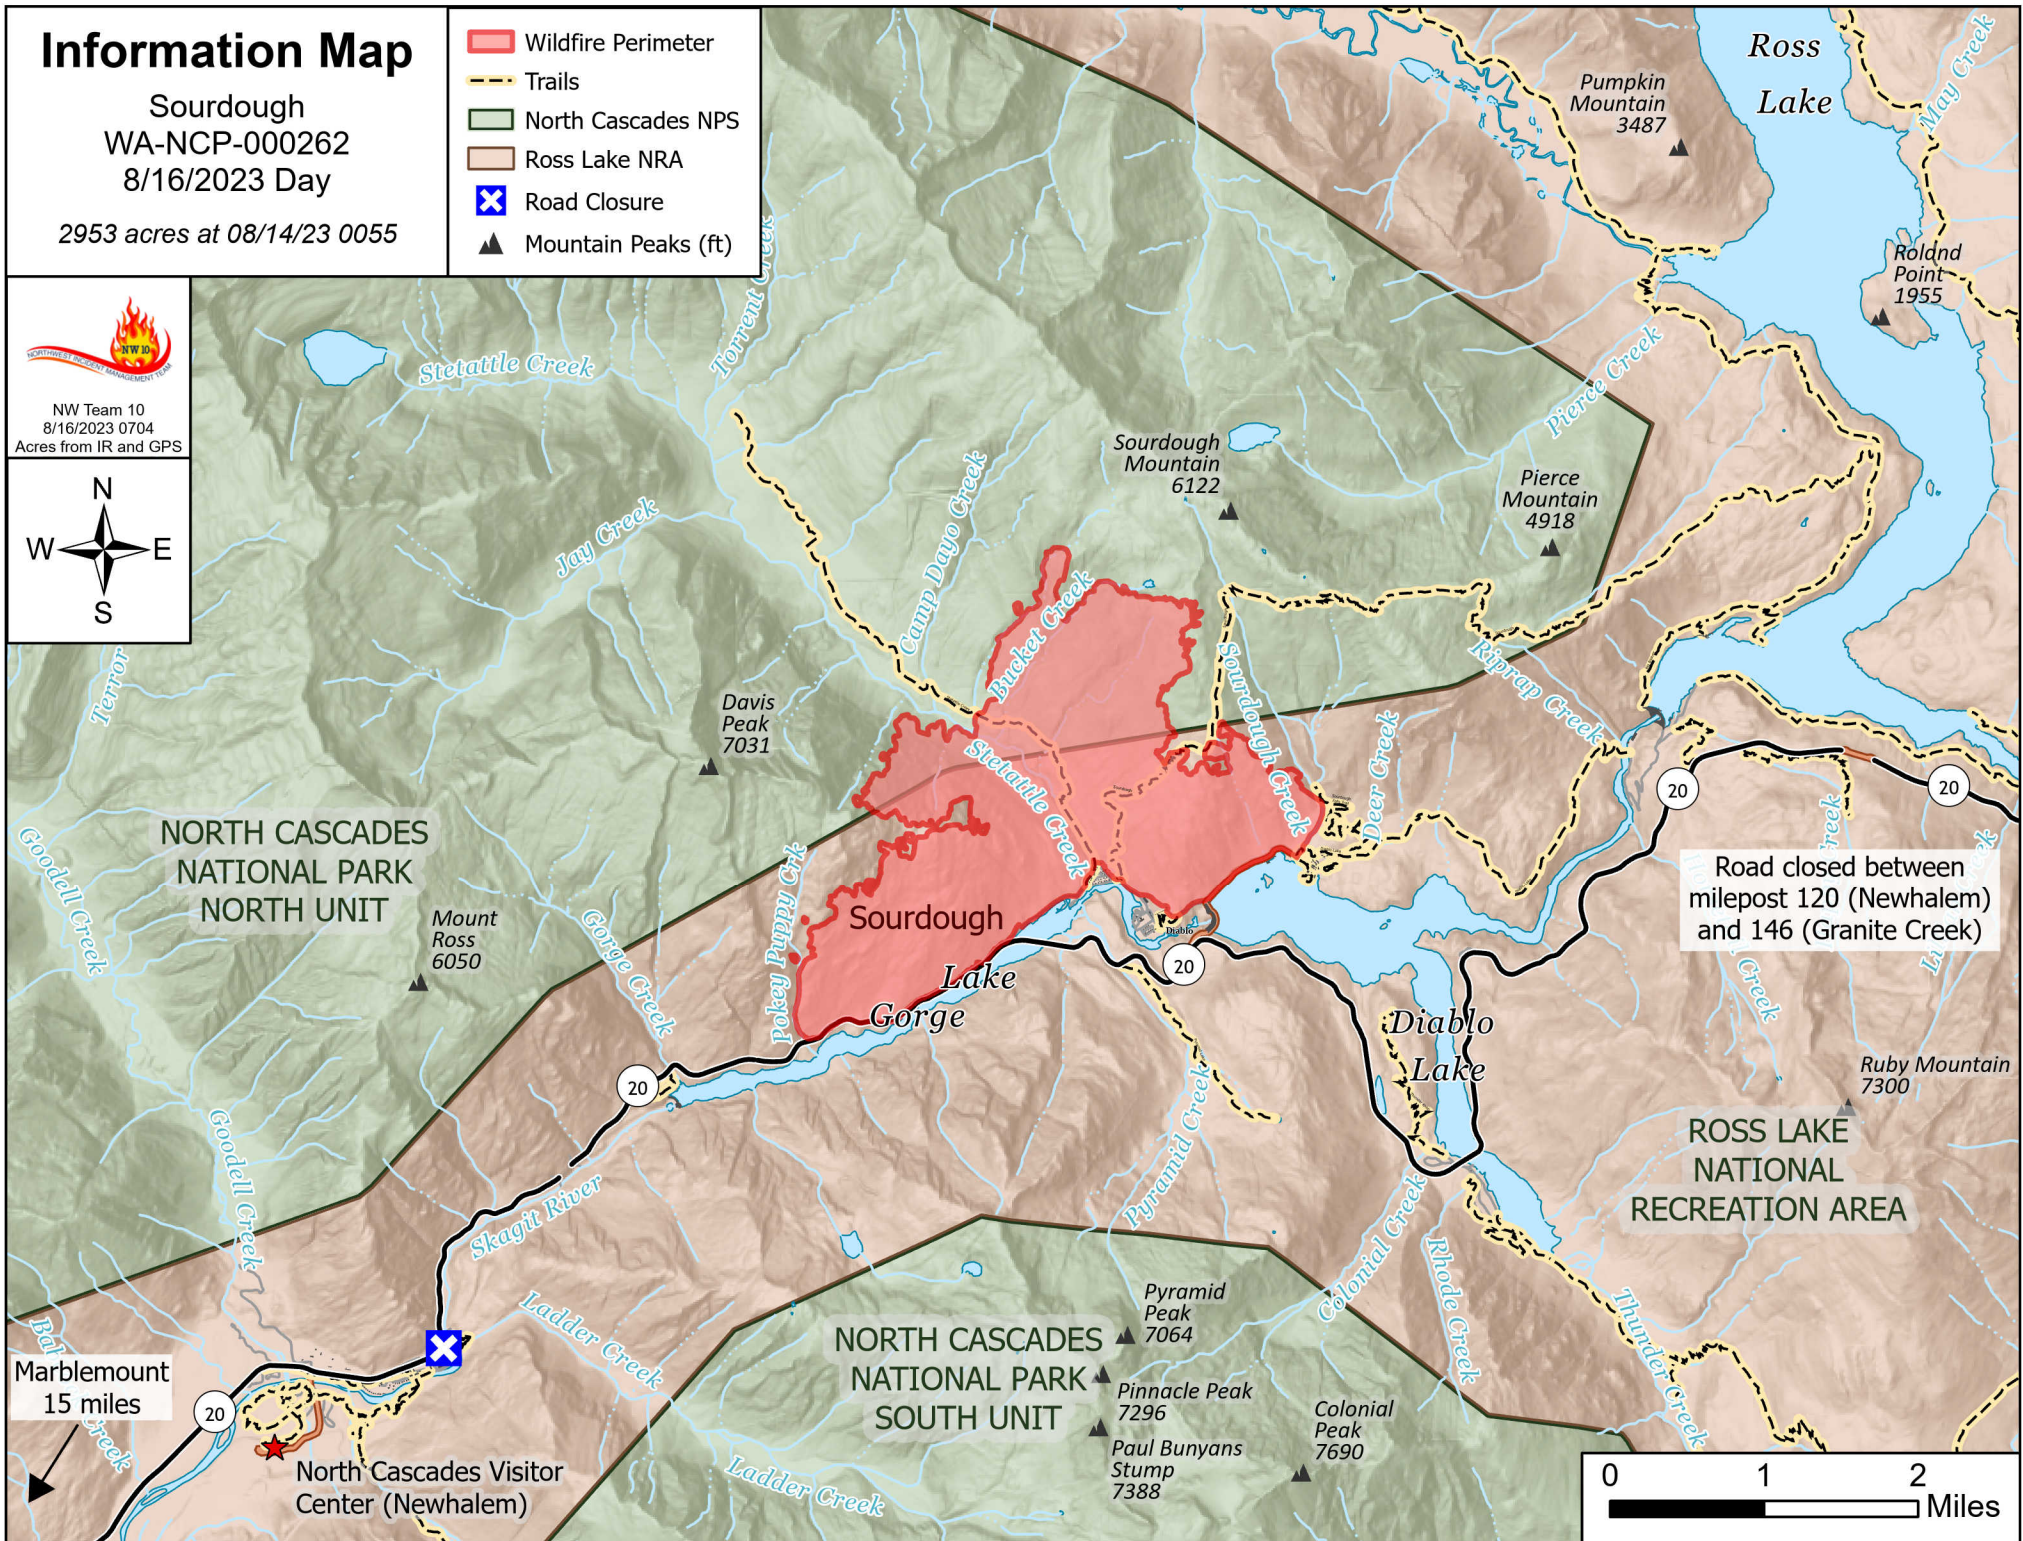

Information Map

Sourdough
WA-NCP-000262
8/16/2023 Day

2953 acres at 08/14/23 0055

- Wildfire Perimeter
- Trails
- North Cascades NPS
- Ross Lake NRA
- Road Closure
- Mountain Peaks (ft)

NW Team 10
8/16/2023 0704
Acres from IR and GPS

Road closed between milepost 120 (Newhalem) and 146 (Granite Creek)

Marblemount
15 miles