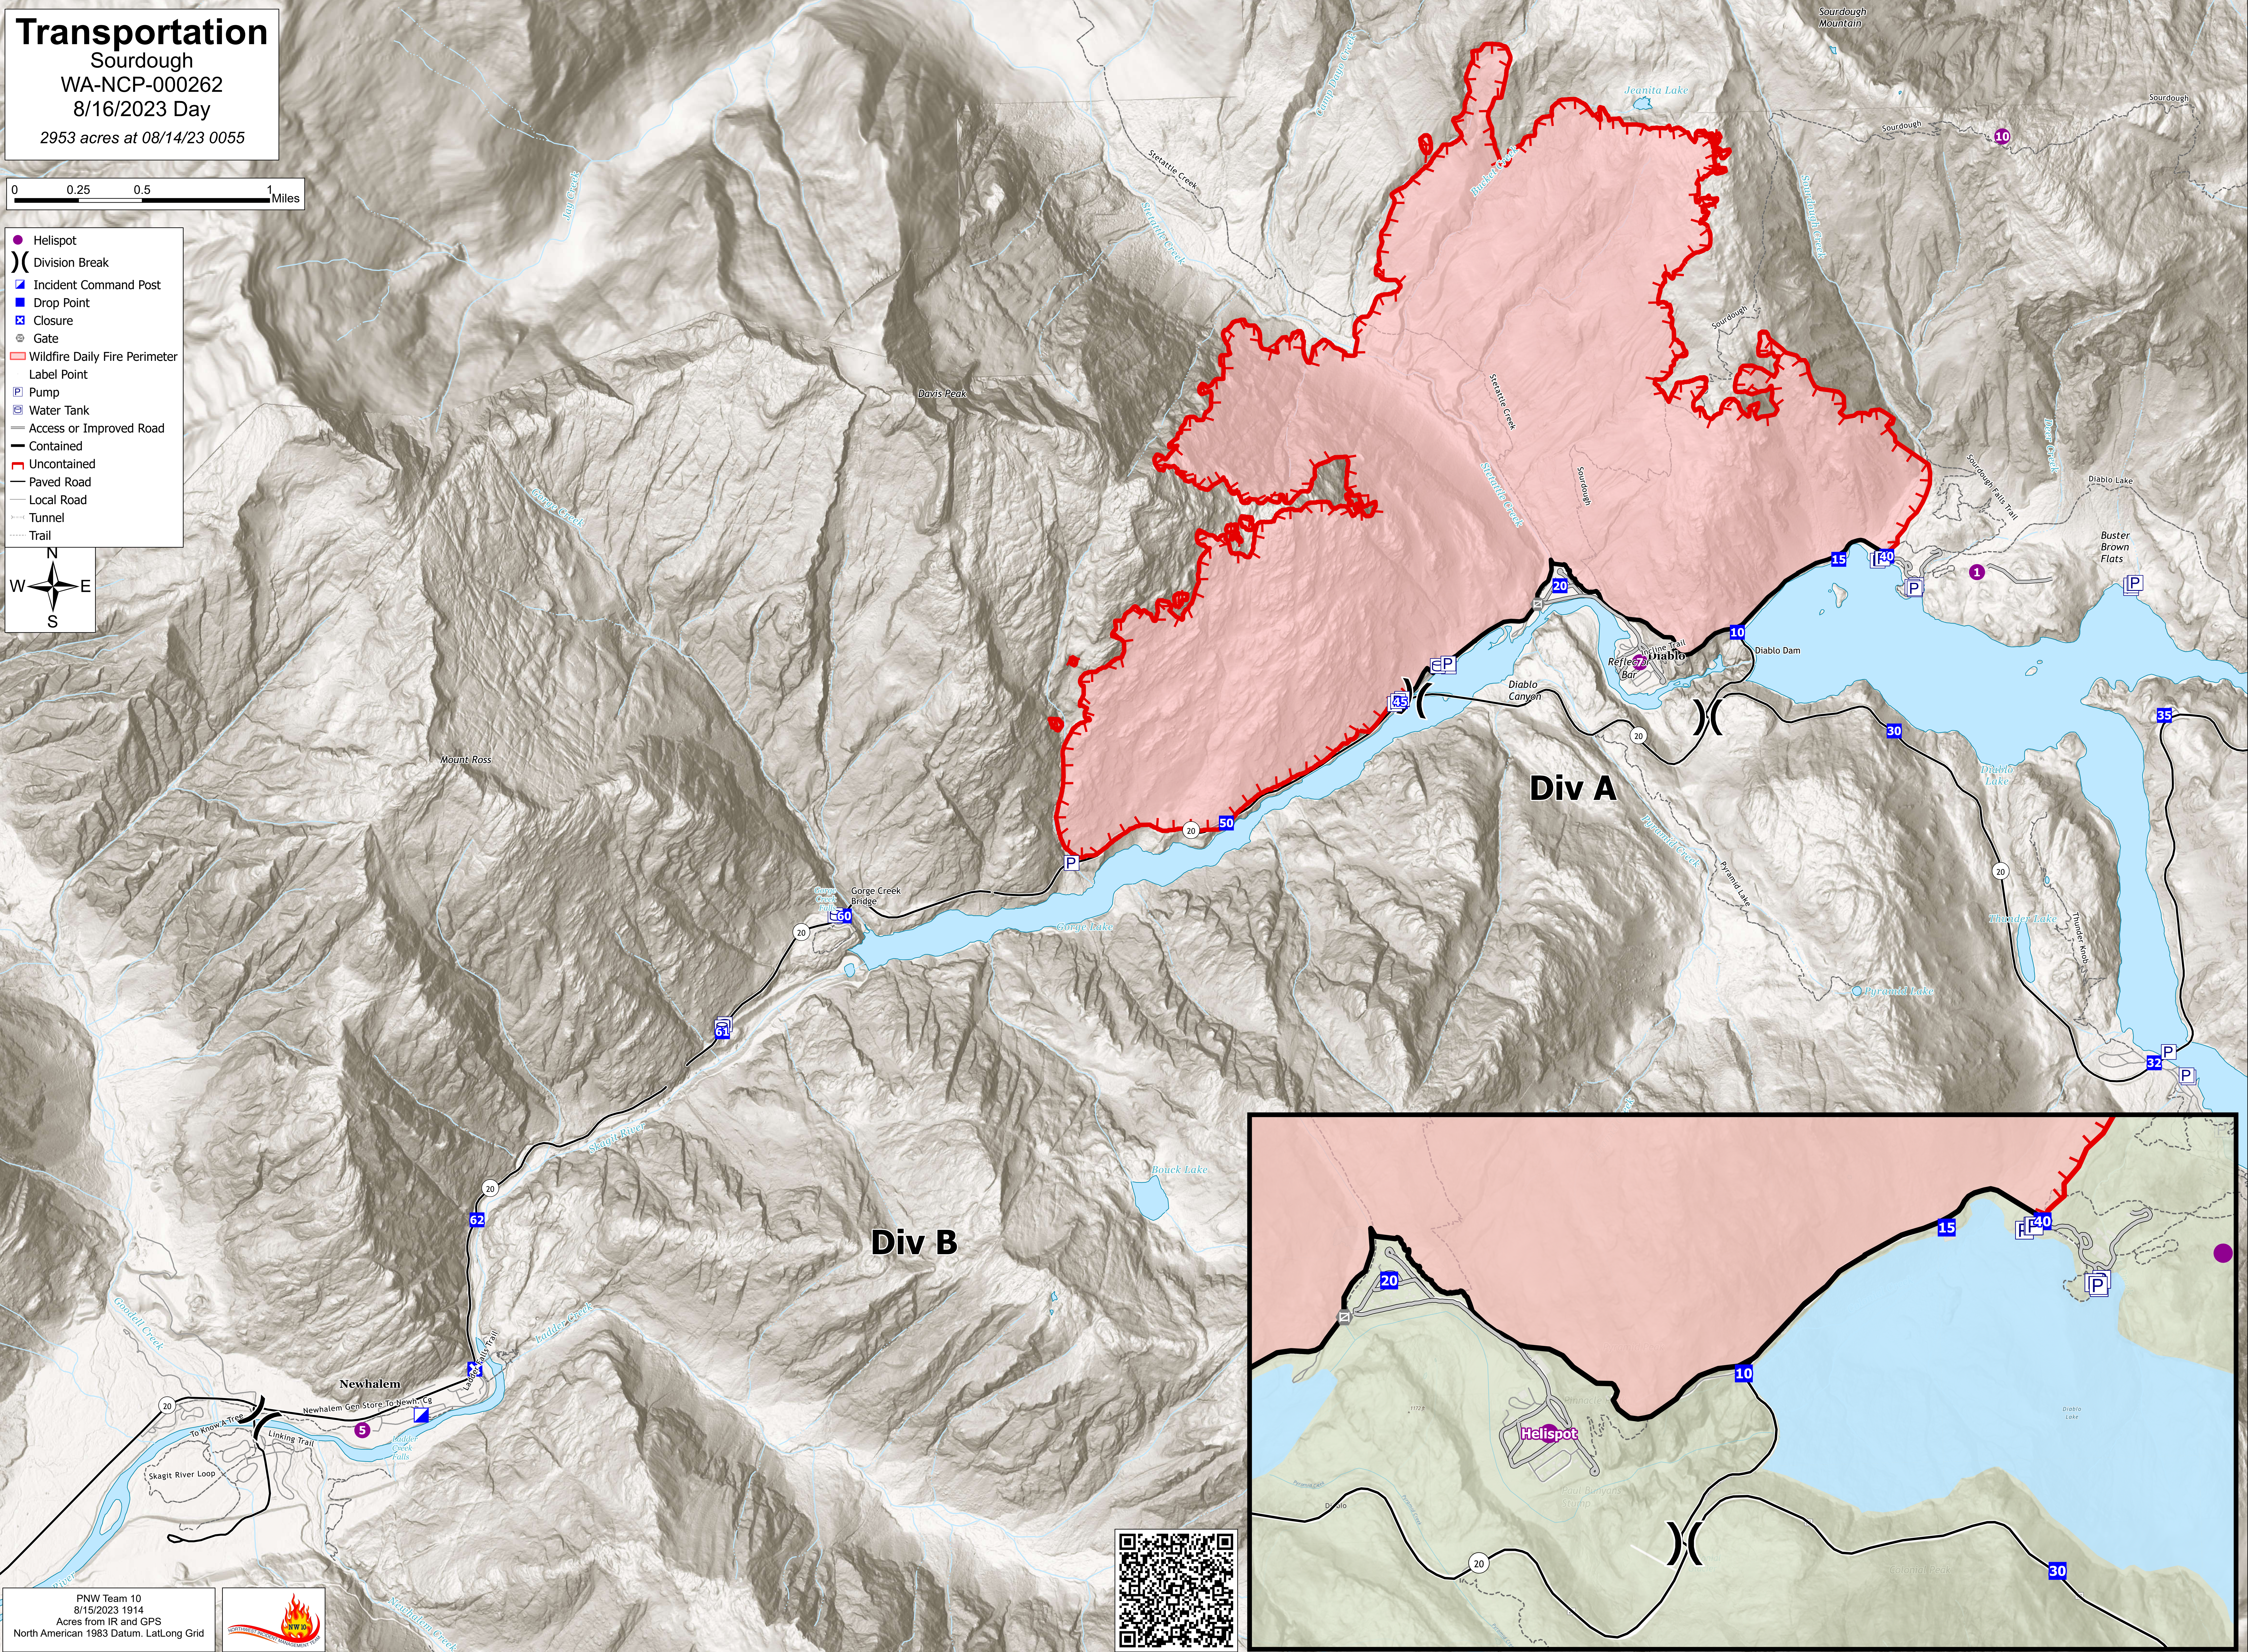

Transportation
 Sourdough
 WA-NCP-000262
 8/16/2023 Day
 2953 acres at 08/14/23 0055

- Helispot
-) Division Break
- Incident Command Post
- Drop Point
- ⊠ Closure
- ⊙ Gate
- ▭ Wildfire Daily Fire Perimeter
- Label Point
- ⊞ Pump
- ⊞ Water Tank
- Access or Improved Road
- Contained
- Uncontained
- Paved Road
- Local Road
- Tunnel
- Trail

PNW Team 10
 8/15/2023 1914
 Acres from IR and GPS
 North American 1983 Datum, Lat,Long Grid