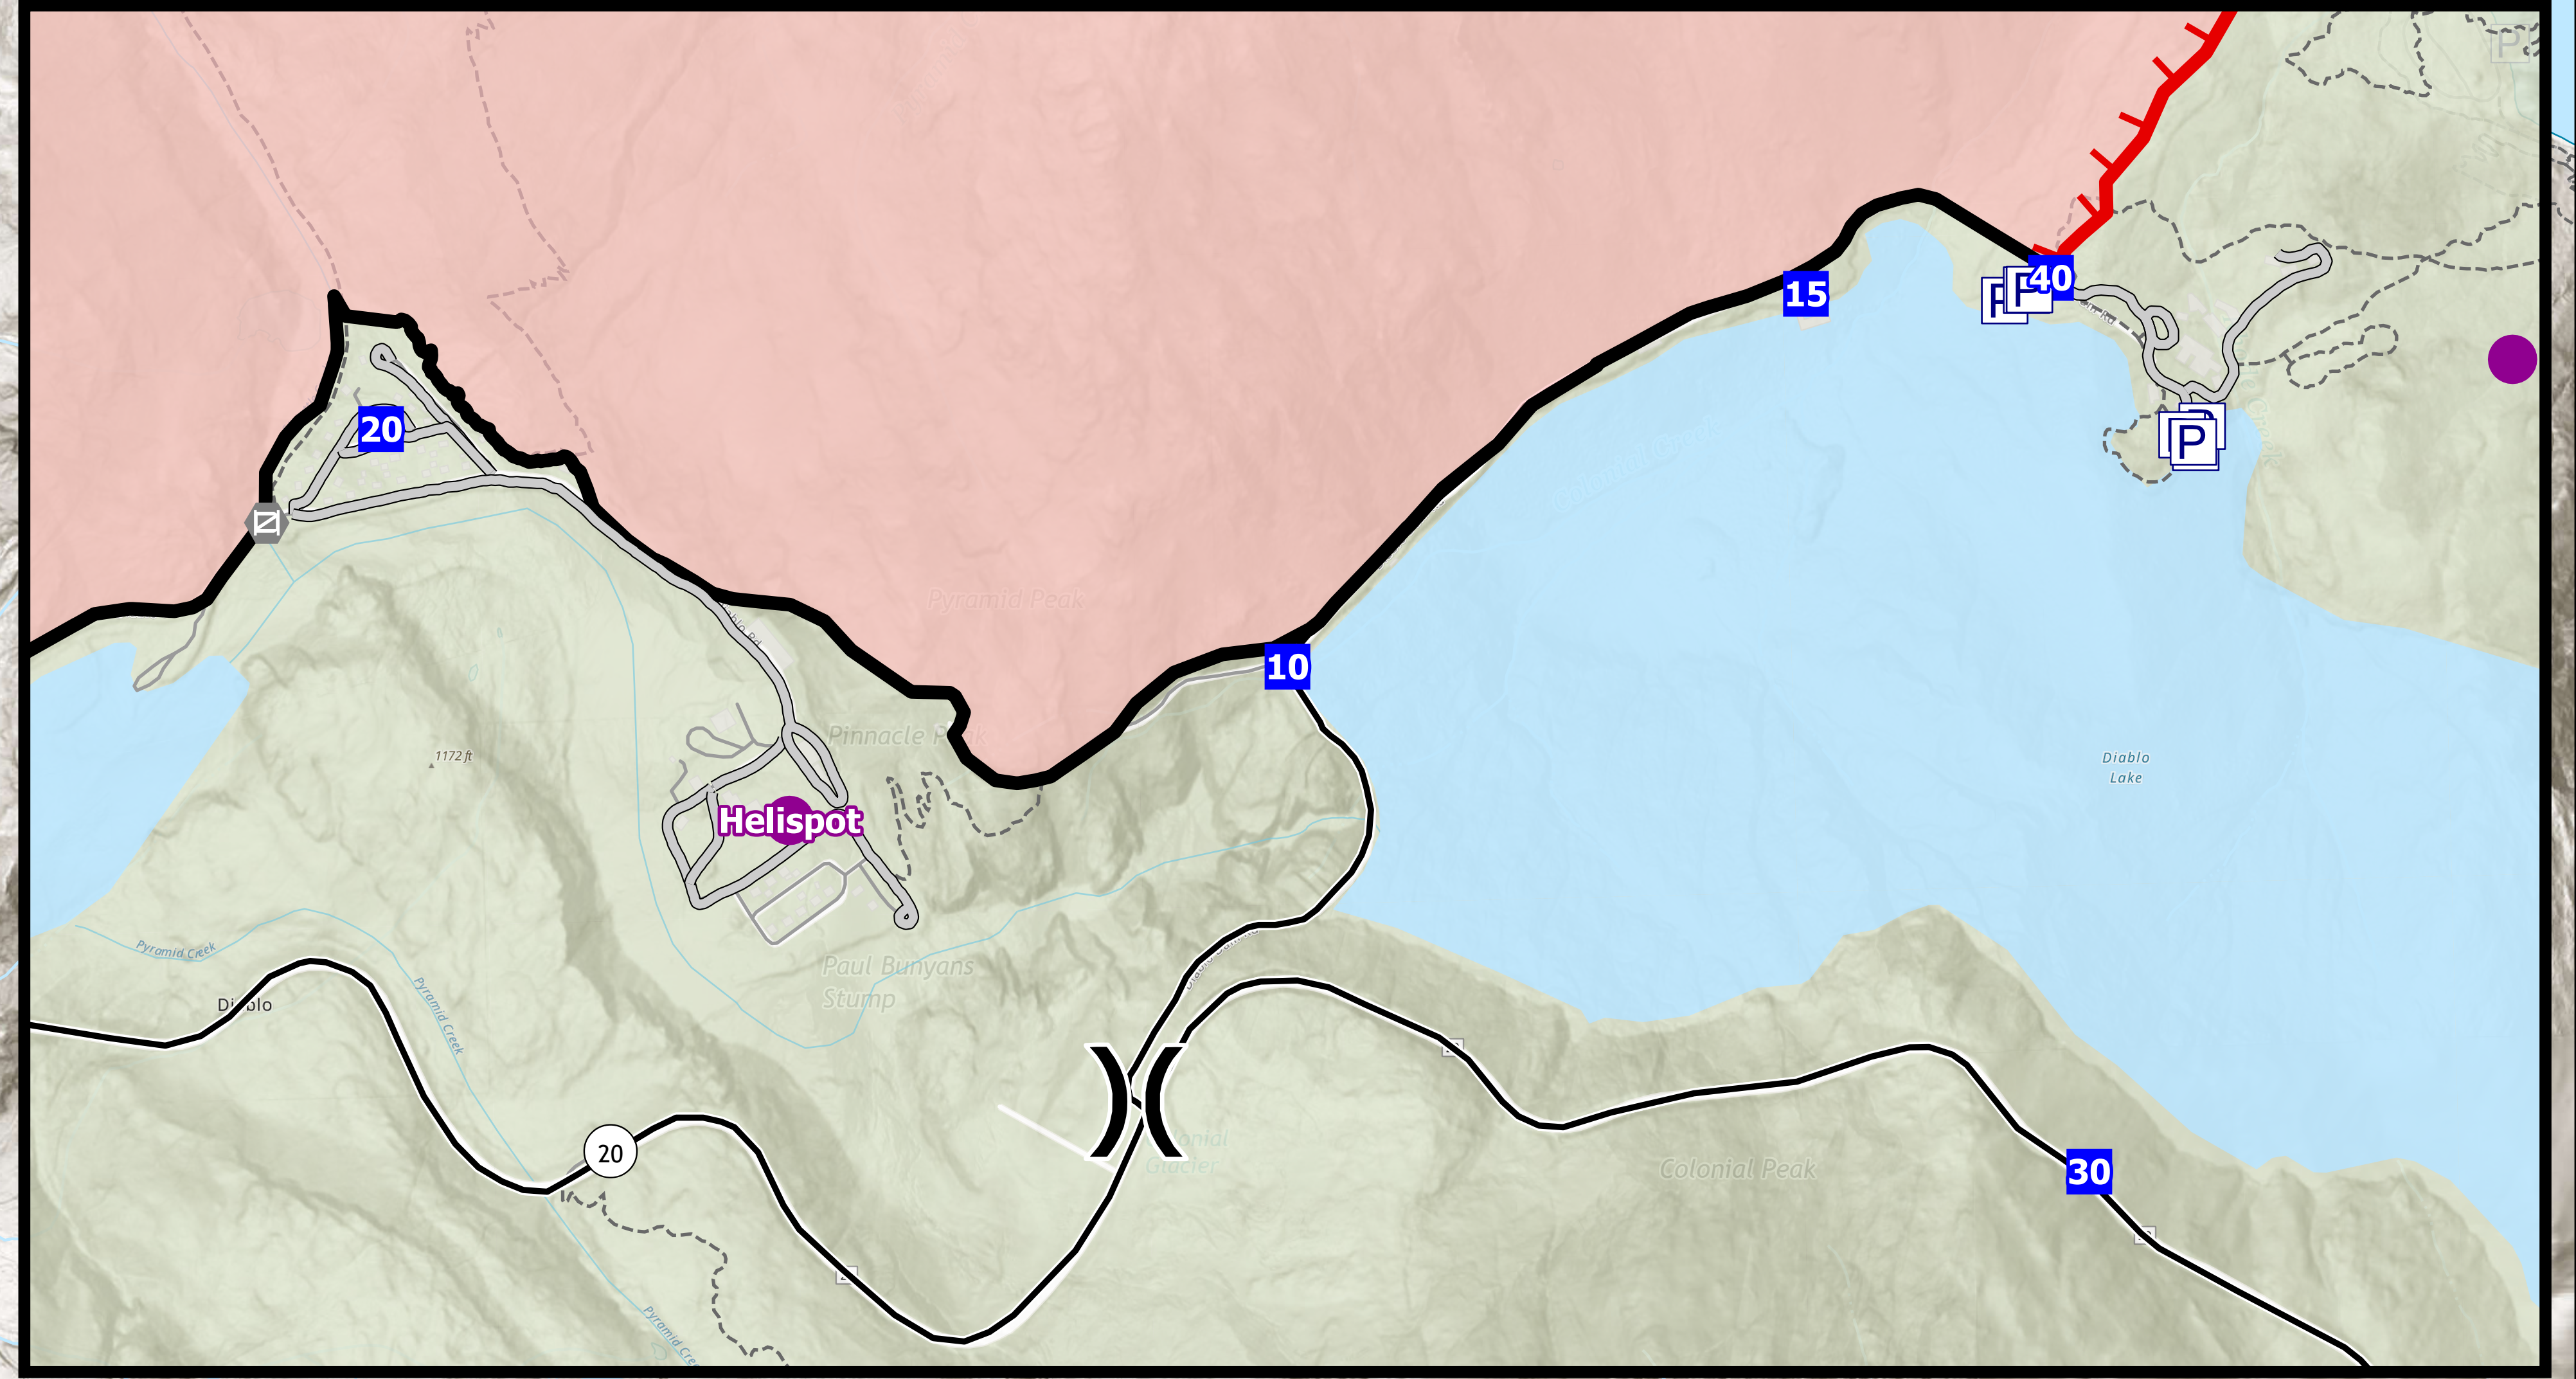

Transportation
 Sourdough
 WA-NCP-000262
 8/16/2023 Day
 2953 acres at 08/14/23 0055

- Helispot
-) Division Break
- Incident Command Post
- Drop Point
- ⊠ Closure
- ⊙ Gate
- ▭ Wildfire Daily Fire Perimeter
- Label Point
- ⊞ Pump
- ⊞ Water Tank
- Access or Improved Road
- Contained
- Uncontained
- Paved Road
- Local Road
- Tunnel
- Trail

PNW Team 10
 8/15/2023 1914
 Acres from IR and GPS
 North American 1983 Datum, Lat,Long Grid