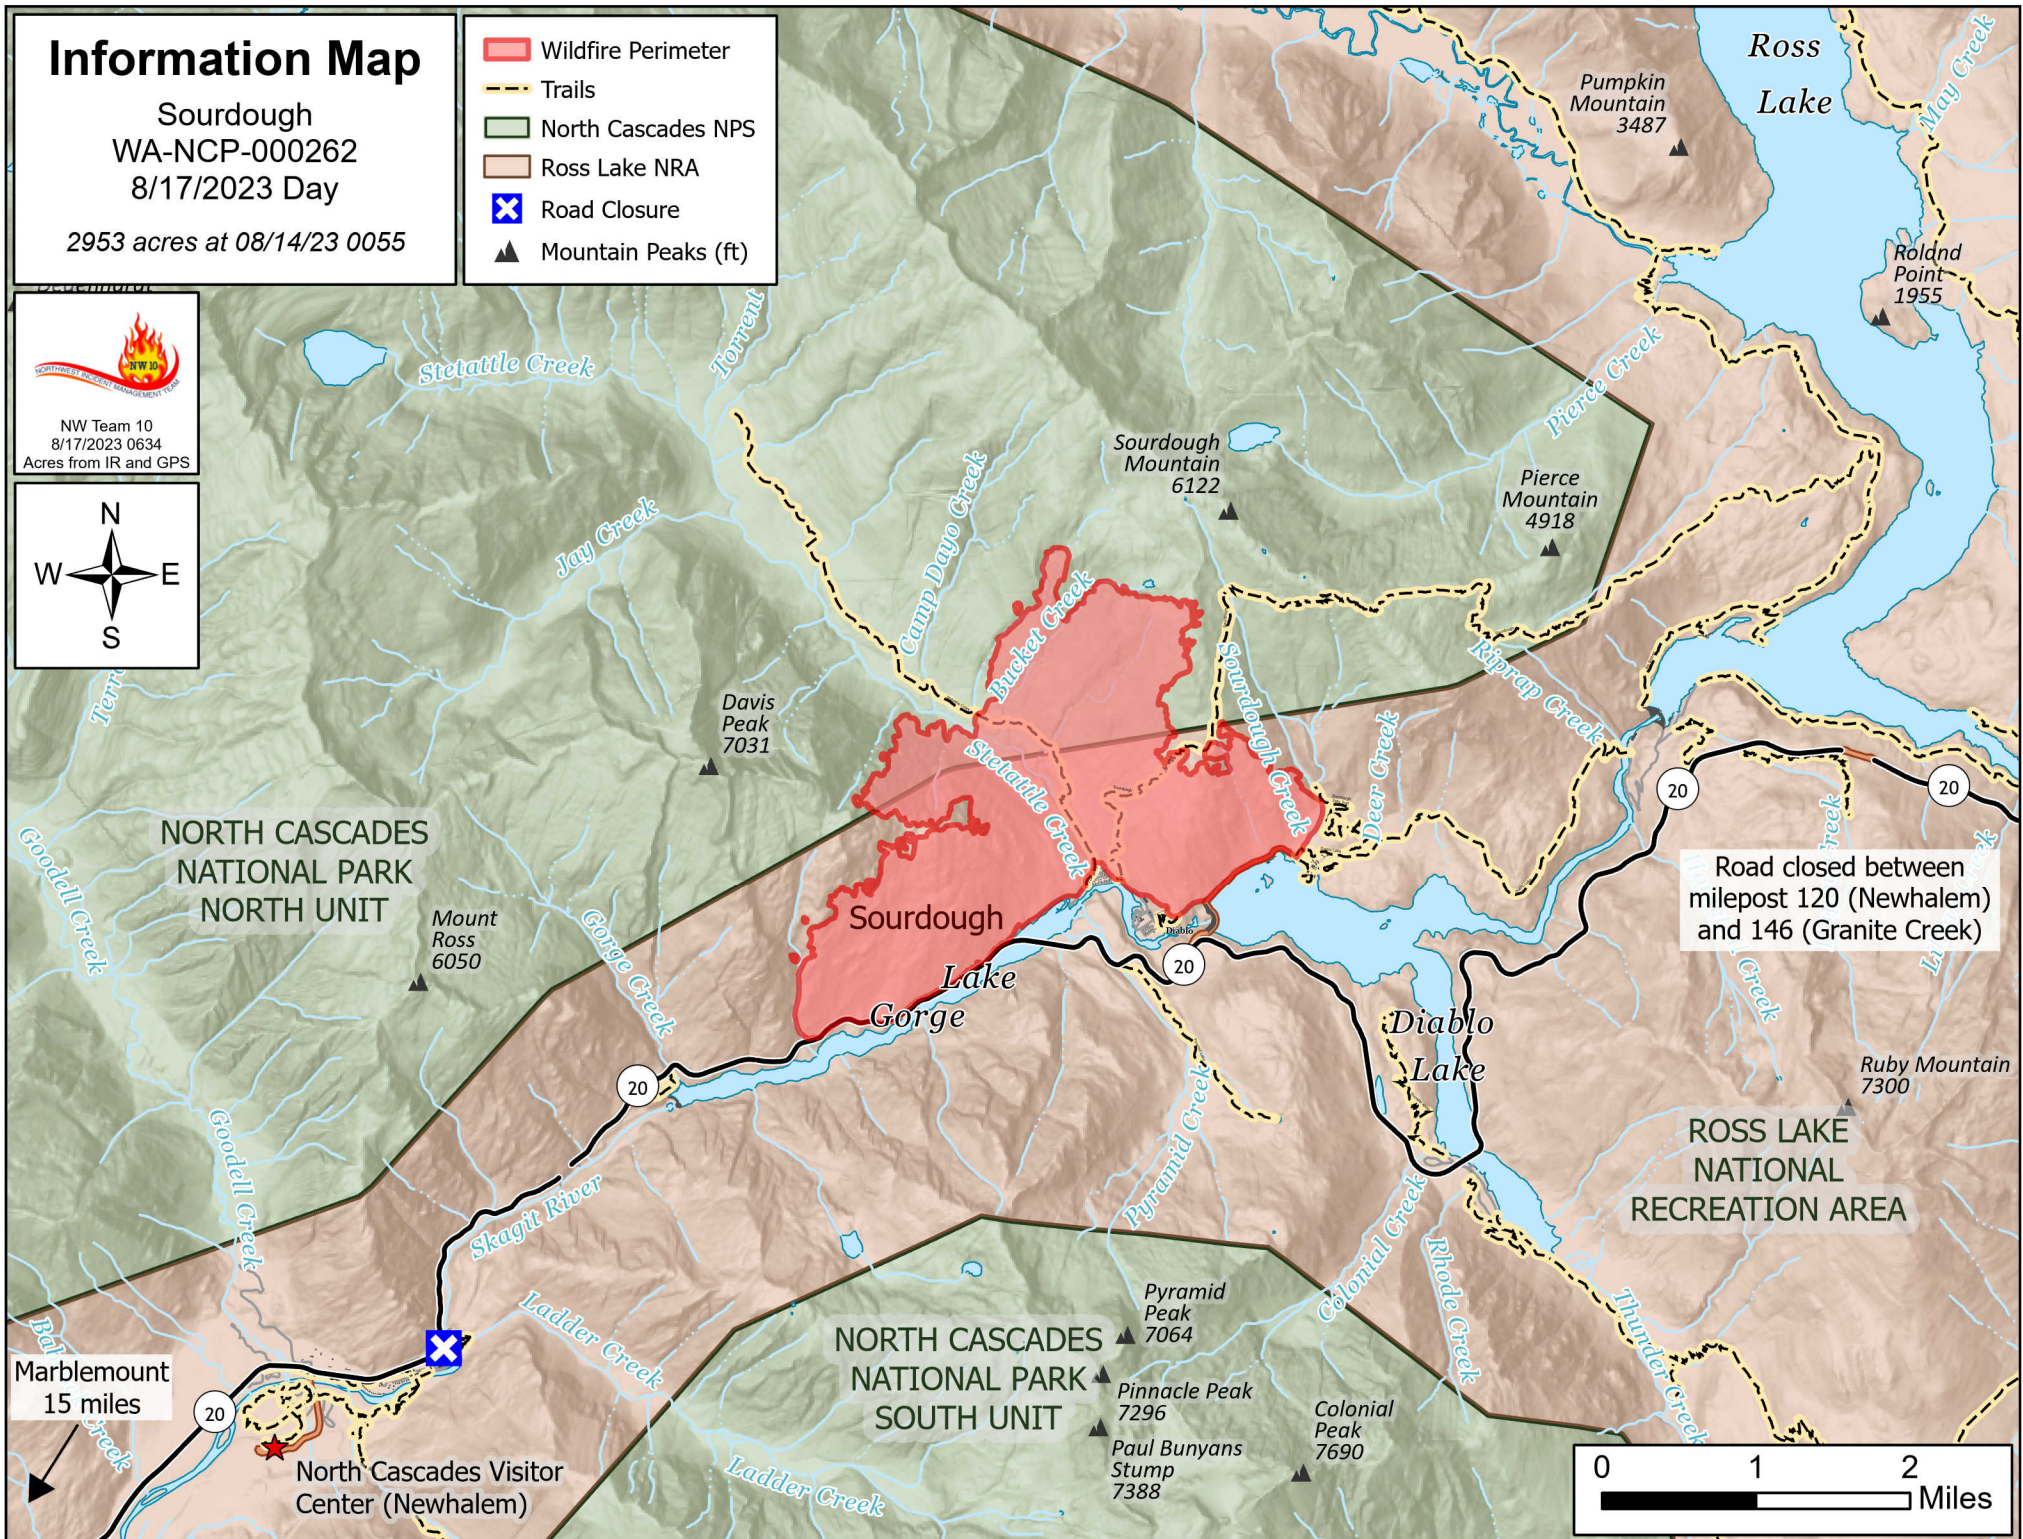

Information Map

Sourdough
WA-NCP-000262
8/17/2023 Day

2953 acres at 08/14/23 0055

- Wildfire Perimeter
- Trails
- North Cascades NPS
- Ross Lake NRA
- Road Closure
- Mountain Peaks (ft)

NW Team 10
8/17/2023 0634
Acres from IR and GPS

Road closed between milepost 120 (Newhalem) and 146 (Granite Creek)

Marblemount
15 miles

North Cascades Visitor Center (Newhalem)