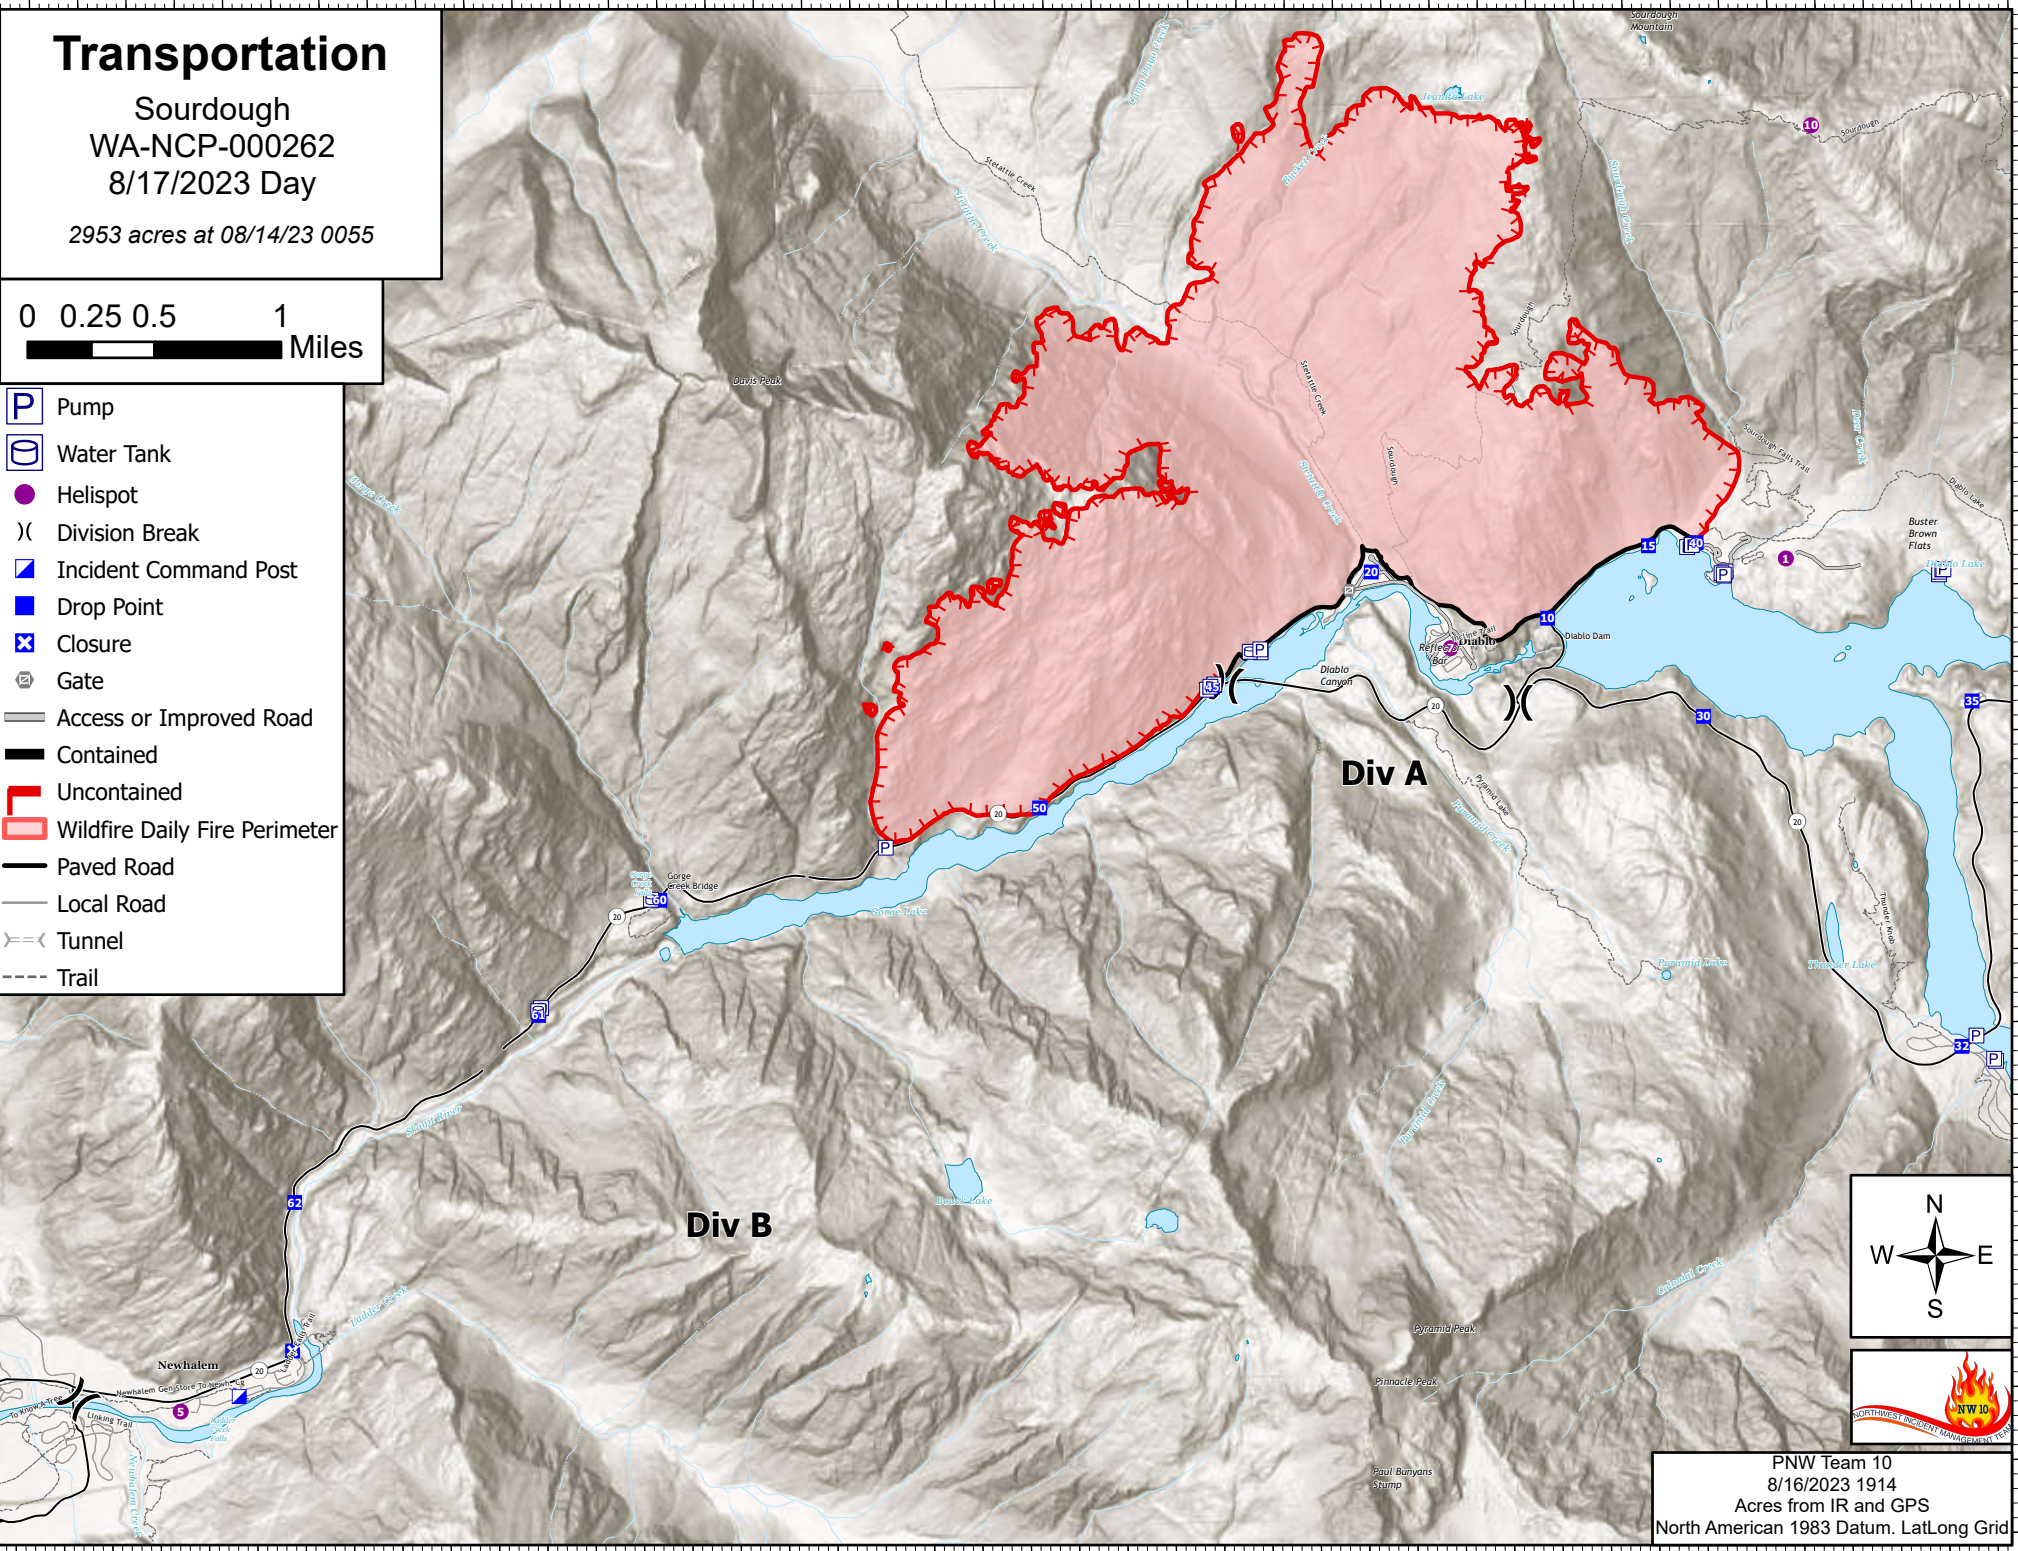

Transportation

Sourdough
WA-NCP-000262
8/17/2023 Day

2953 acres at 08/14/23 0055

- Pump
- Water Tank
- Helispot
- Division Break
- Incident Command Post
- Drop Point
- Closure
- Gate
- Access or Improved Road
- Contained
- Uncontained
- Wildfire Daily Fire Perimeter
- Paved Road
- Local Road
- Tunnel
- Trail

PNW Team 10
8/16/2023 1914
Acres from IR and GPS
North American 1983 Datum. Lat/Long Grid