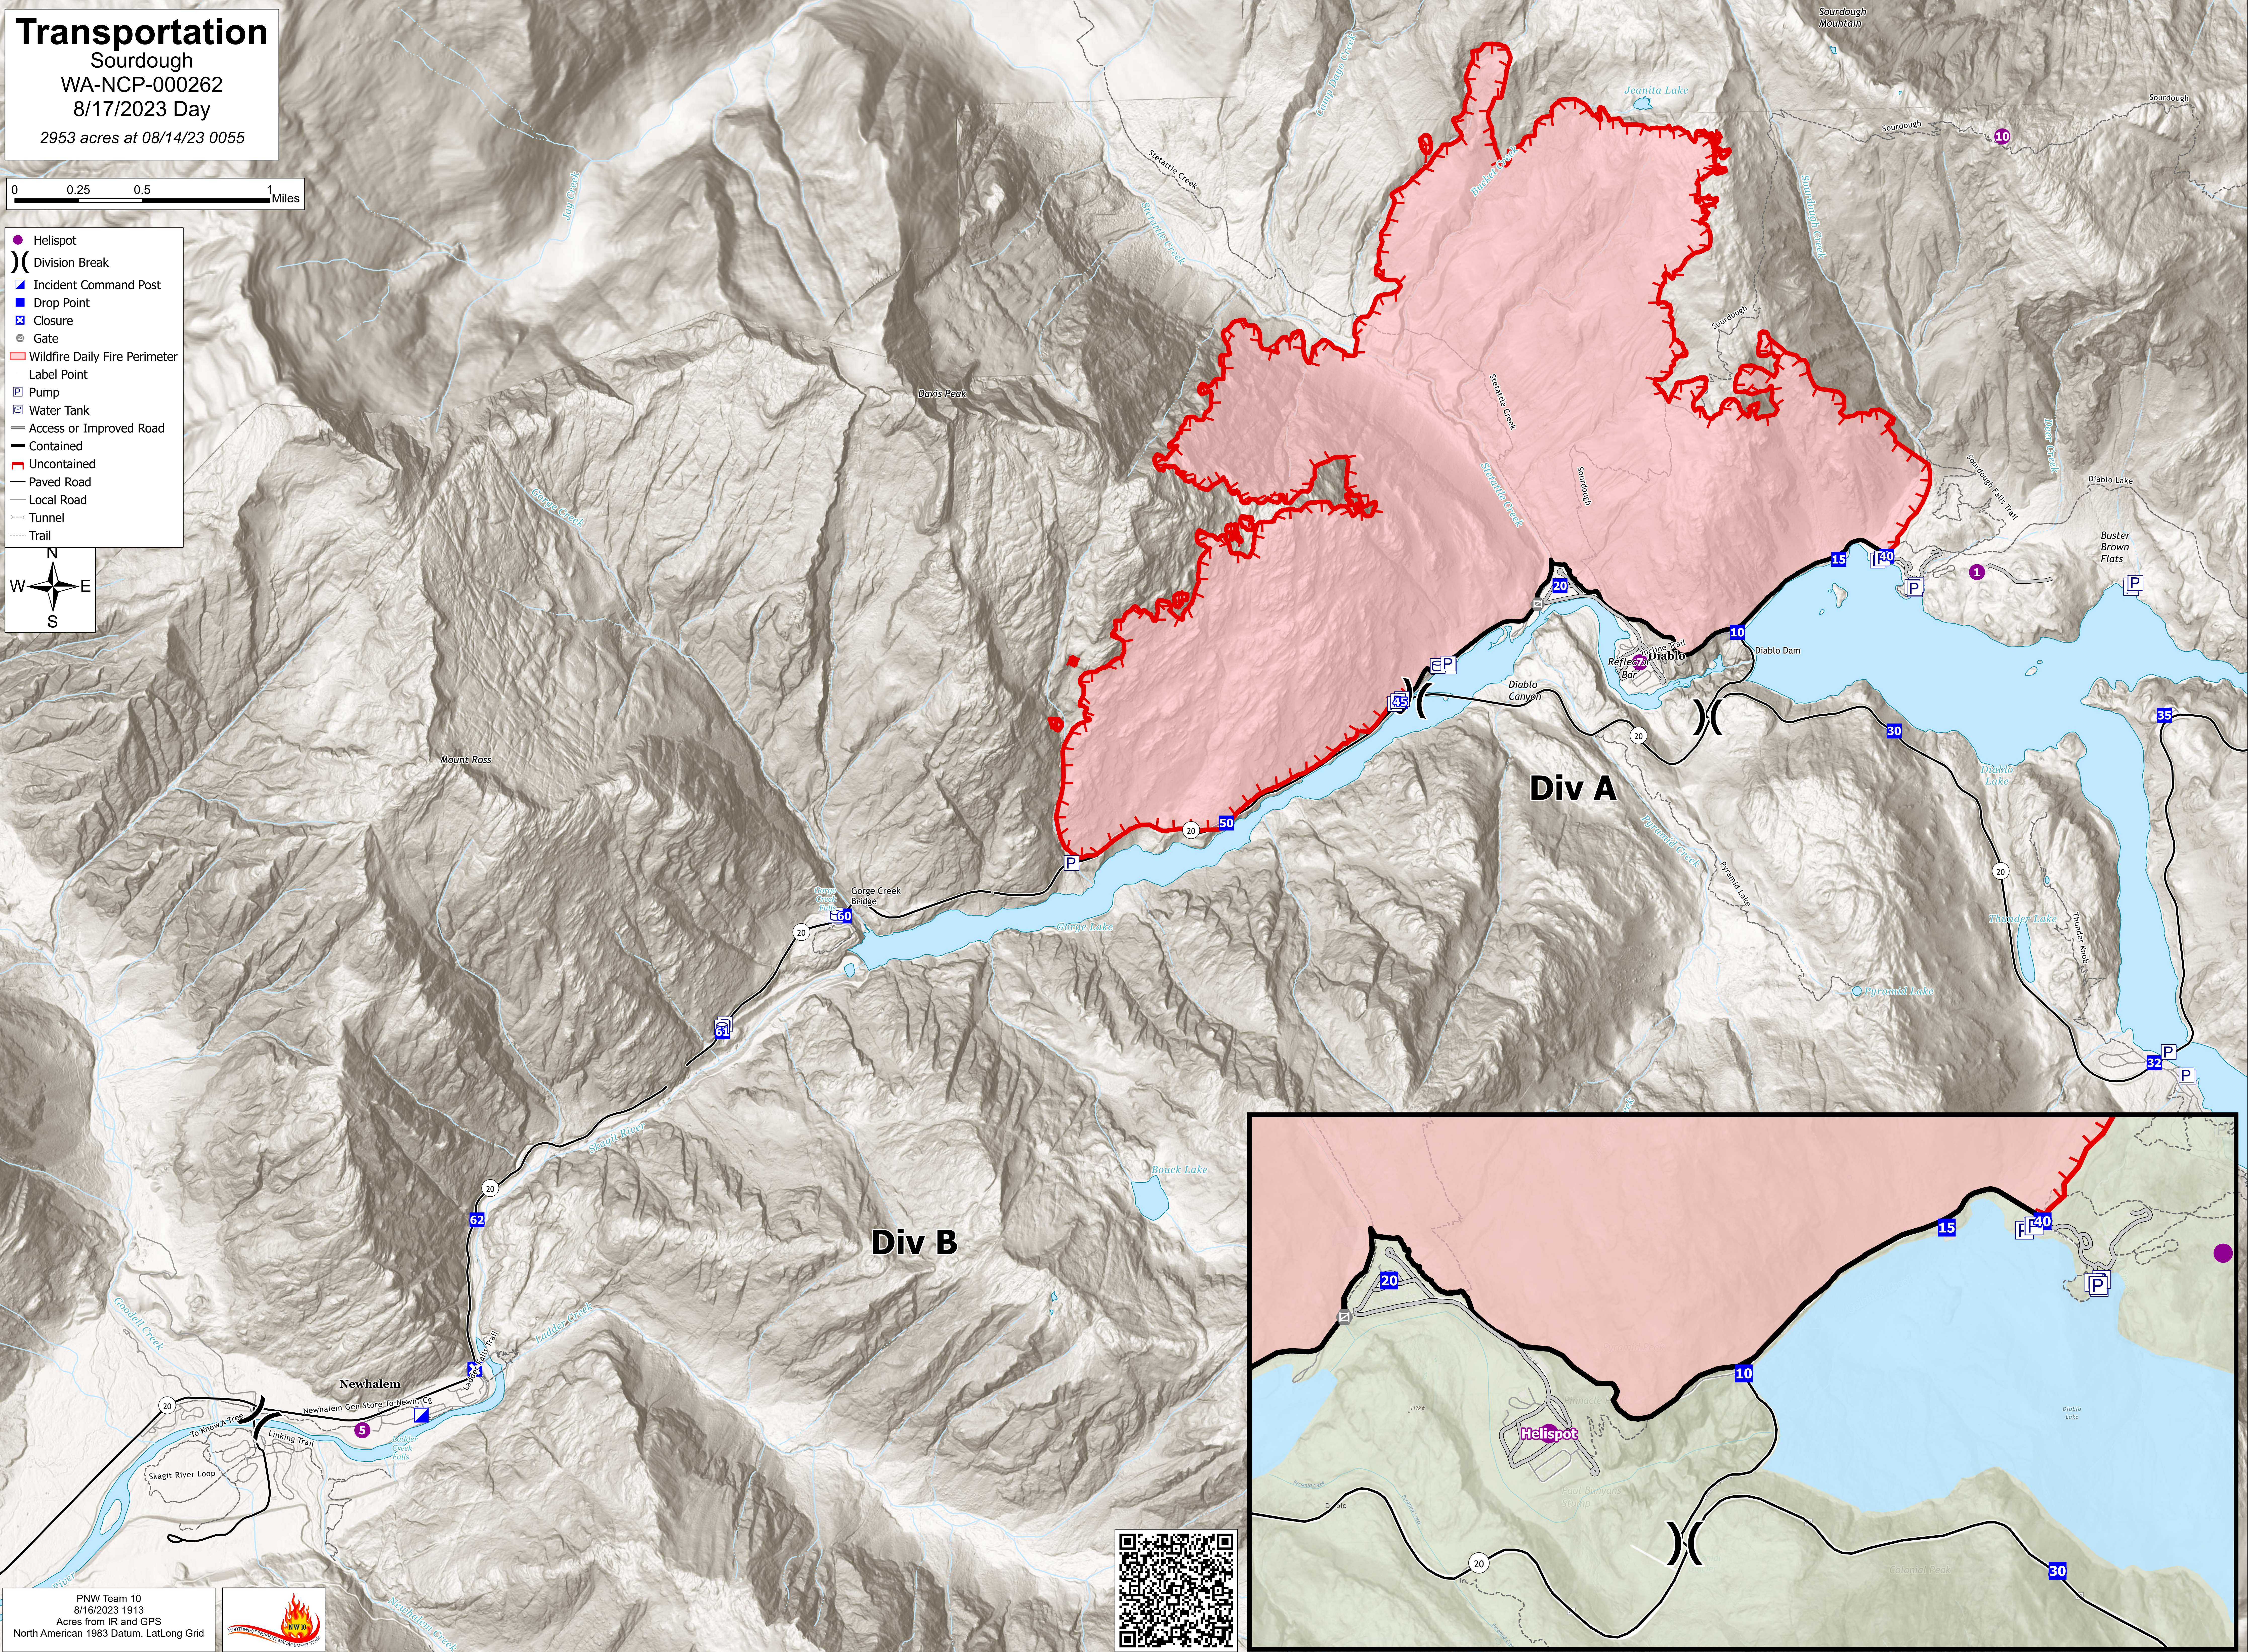

Transportation
 Sourdough
 WA-NCP-000262
 8/17/2023 Day
 2953 acres at 08/14/23 0055

- Helispot
-) Division Break
- Incident Command Post
- Drop Point
- ⊠ Closure
- ⊙ Gate
- ▭ Wildfire Daily Fire Perimeter
- Label Point
- ⊞ Pump
- ⊞ Water Tank
- Access or Improved Road
- Contained
- Uncontained
- Paved Road
- Local Road
- Tunnel
- Trail

PNW Team 10
 8/16/2023 1913
 Acres from IR and GPS
 North American 1983 Datum, Lat,Long Grid