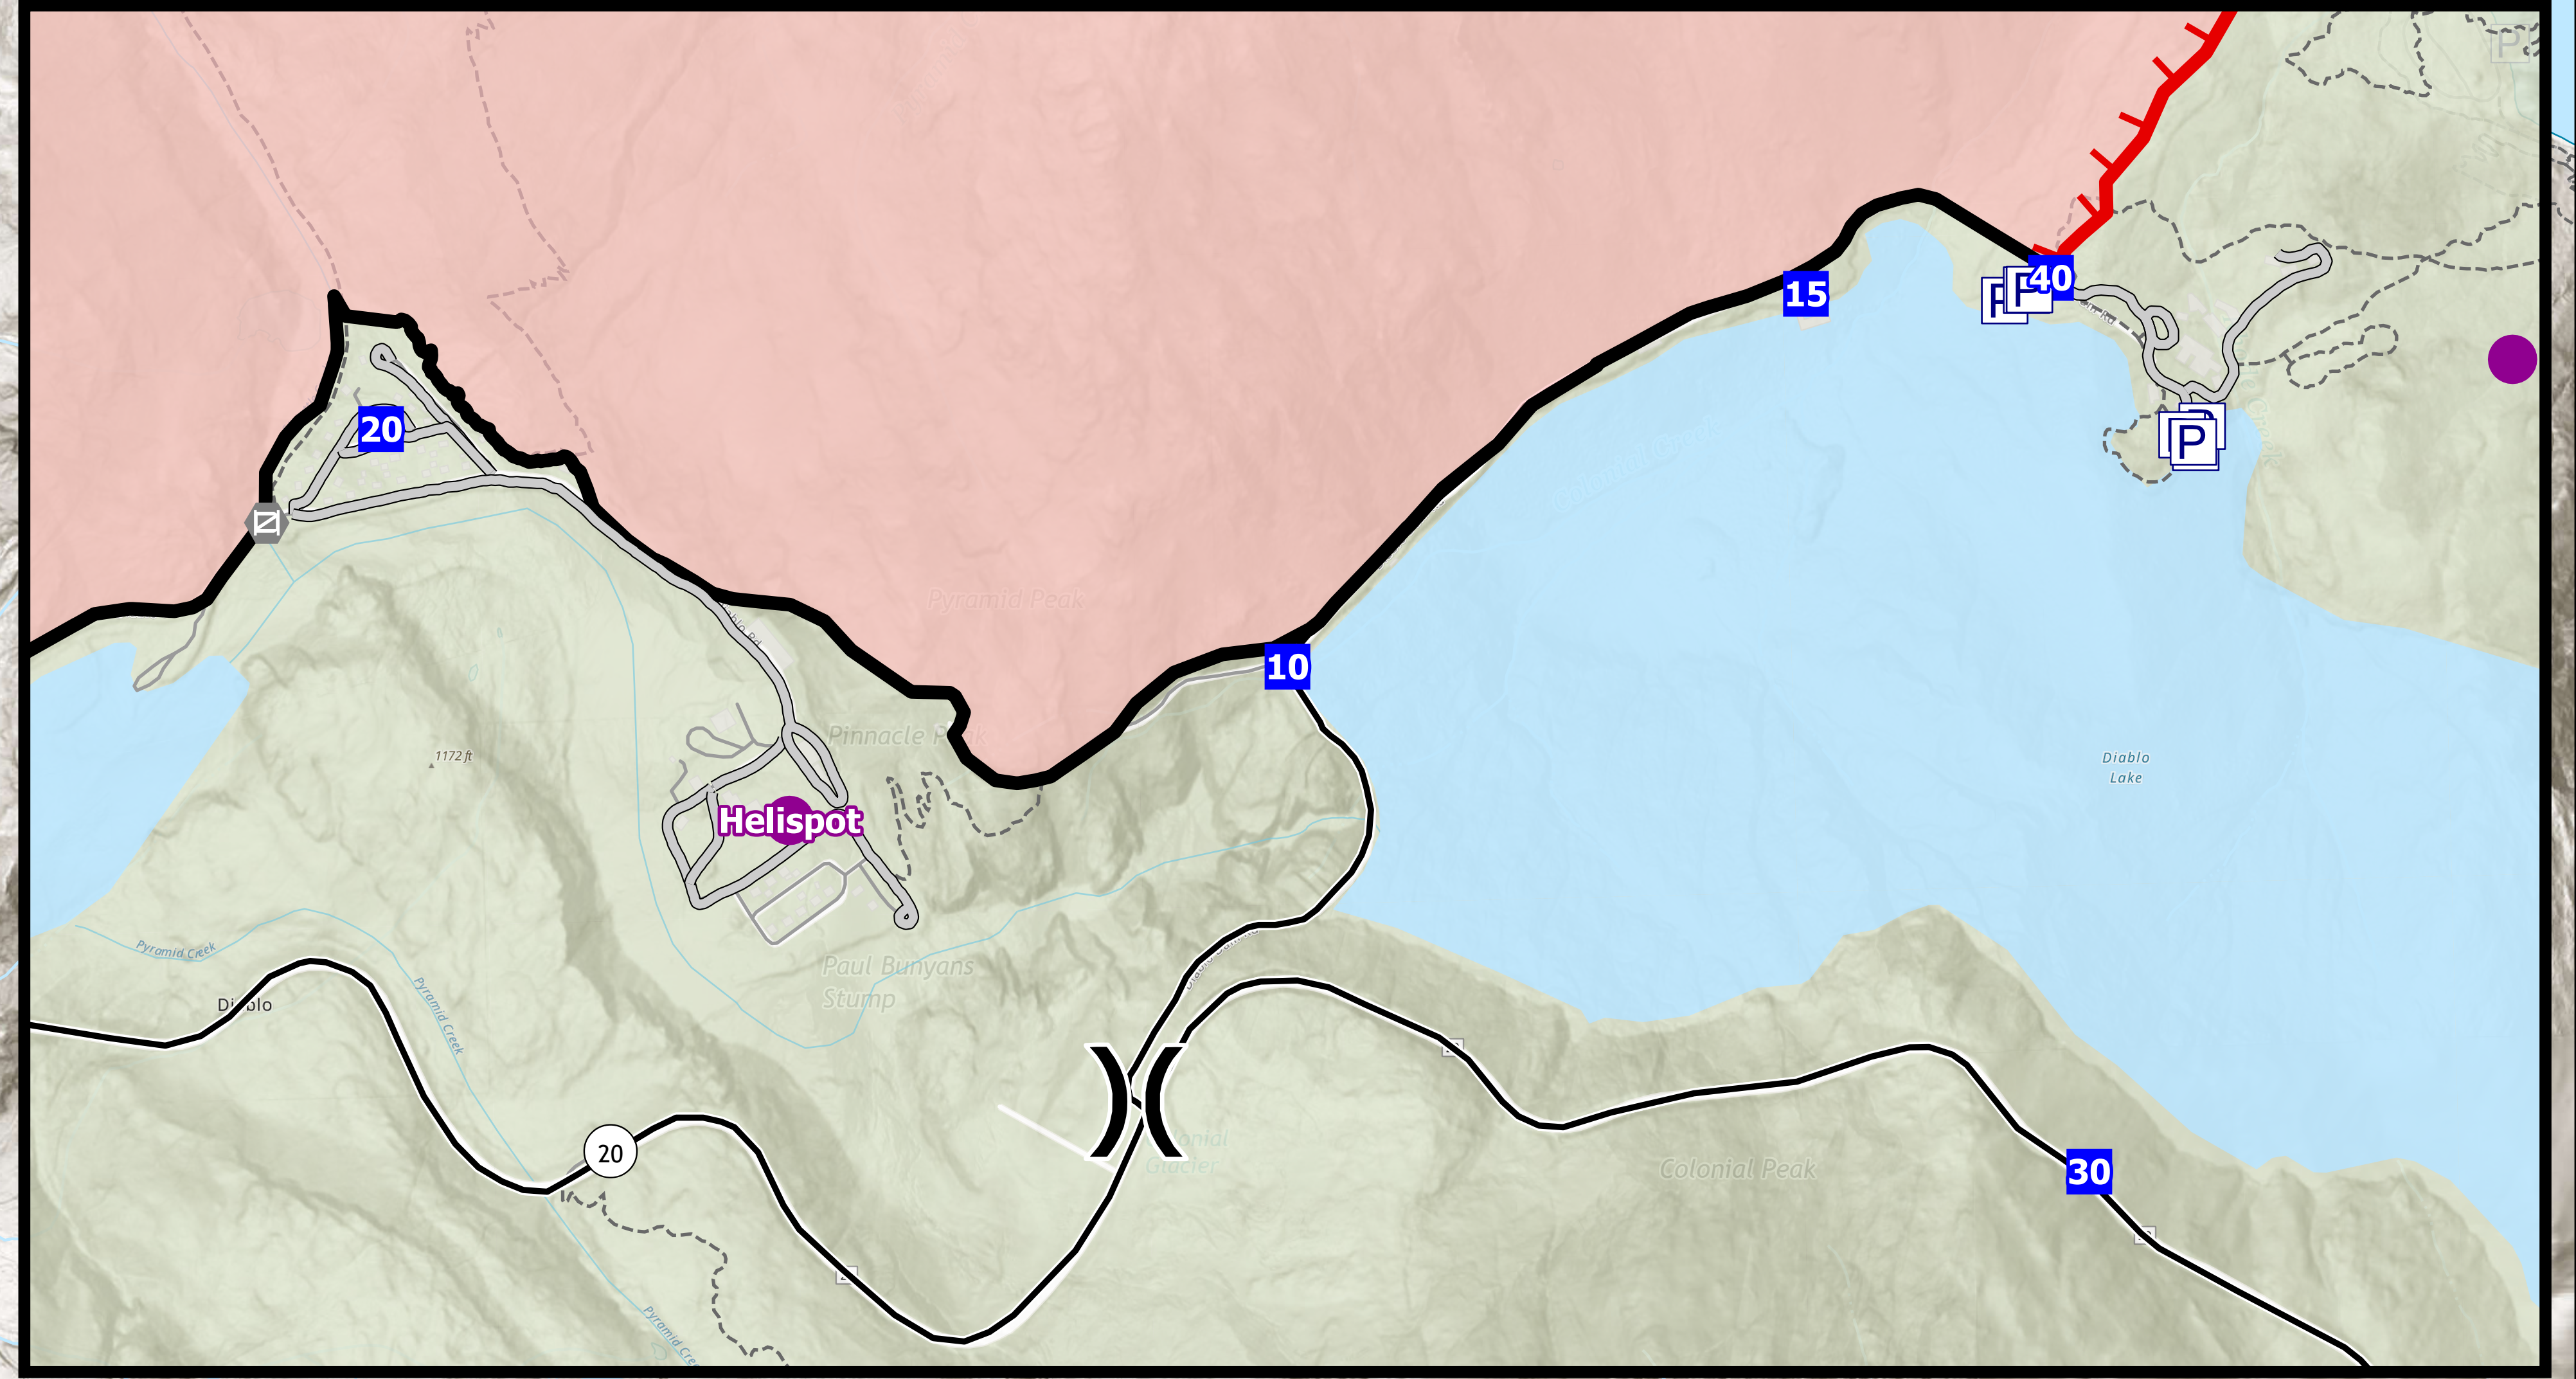

Transportation
 Sourdough
 WA-NCP-000262
 8/17/2023 Day
 2953 acres at 08/14/23 0055

- Helispot
-) Division Break
- Incident Command Post
- Drop Point
- ⊠ Closure
- ⊙ Gate
- ▭ Wildfire Daily Fire Perimeter
- Label Point
- ⊞ Pump
- ⊞ Water Tank
- Access or Improved Road
- Contained
- Uncontained
- Paved Road
- Local Road
- Tunnel
- Trail

PNW Team 10
 8/16/2023 1913
 Acres from IR and GPS
 North American 1983 Datum, Lat,Long Grid