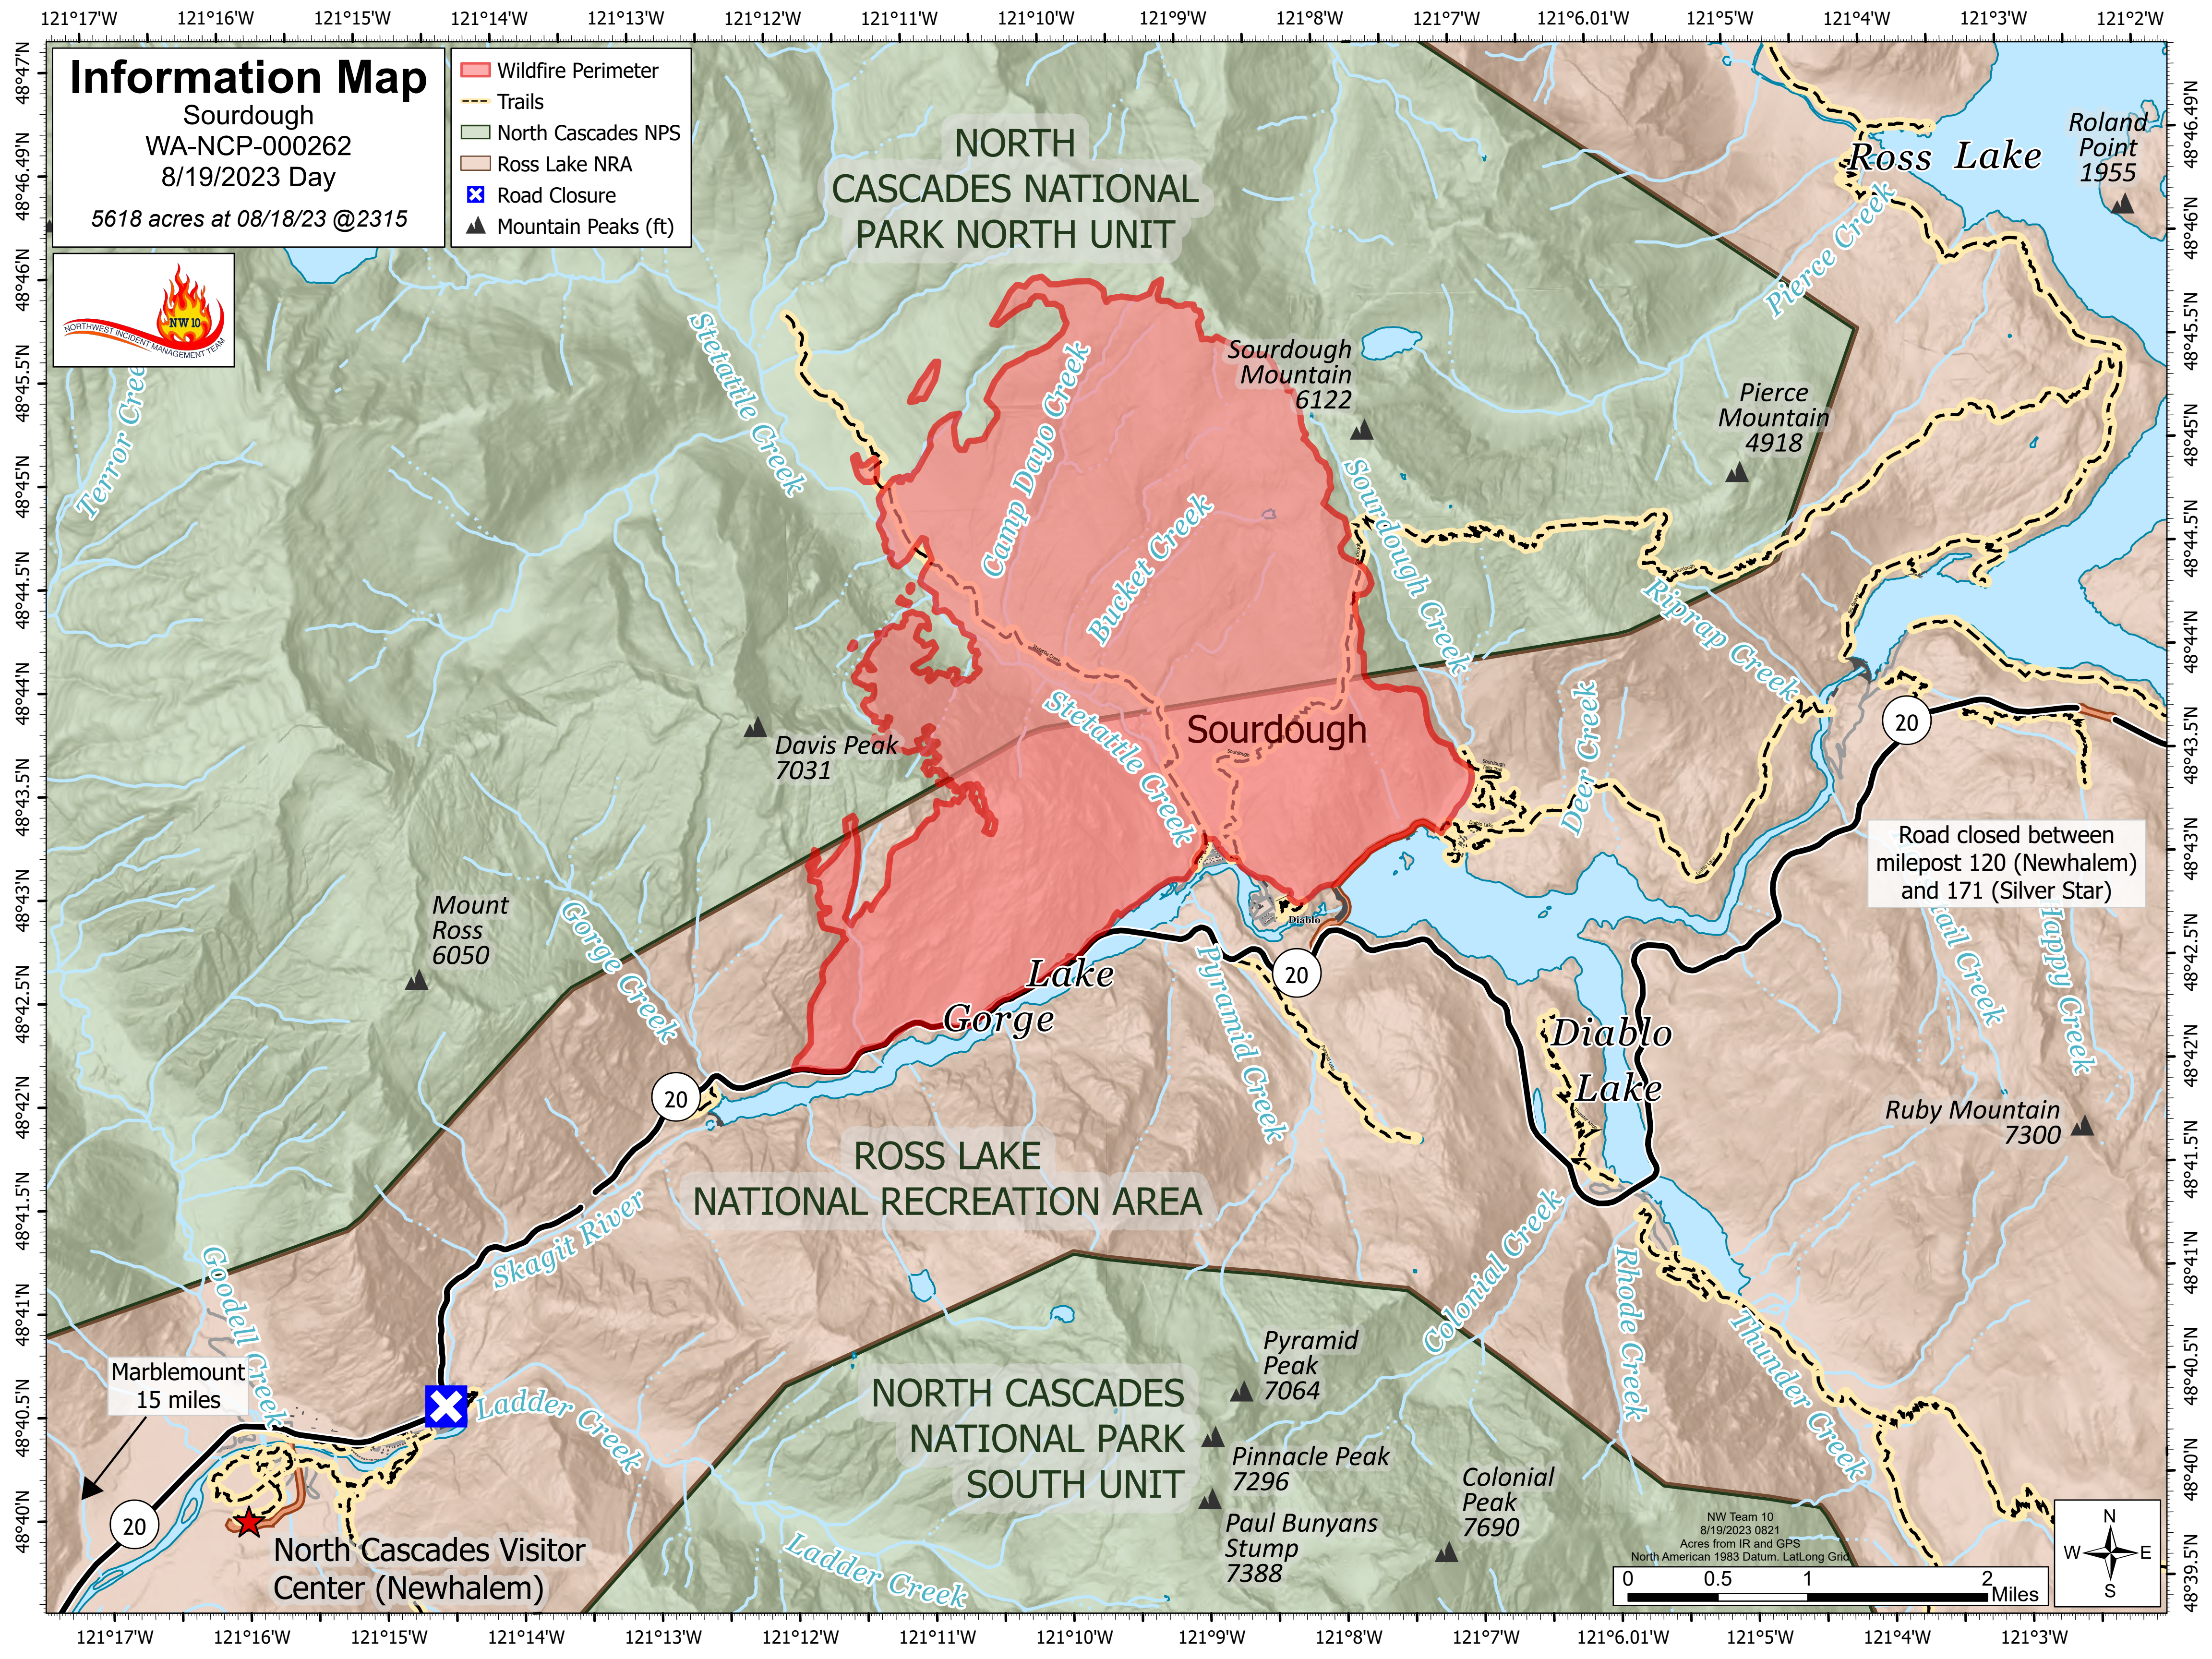

Information Map

Sourdough
WA-NCP-000262
8/19/2023 Day

5618 acres at 08/18/23 @2315

- Wildfire Perimeter
- Trails
- North Cascades NPS
- Ross Lake NRA
- Road Closure
- Mountain Peaks (ft)

NORTH
CASCADES NATIONAL
PARK NORTH UNIT

ROSS LAKE
NATIONAL RECREATION AREA

NORTH CASCADES
NATIONAL PARK
SOUTH UNIT

Ross Lake

Sourdough Mountain
6122

Pierce Mountain
4918

Davis Peak
7031

Sourdough

Mount
Ross
6050

Lake
Gorge

Road closed between
milepost 120 (Newhalem)
and 171 (Silver Star)

Ruby Mountain
7300

Marblemount
15 miles

North Cascades Visitor
Center (Newhalem)

Pyramid
Peak
7064

Pinnacle Peak
7296

Paul Bunyans
Stump
7388

Colonial
Peak
7690

NW Team 10
8/19/2023 0821
Acres from IR and GPS
North American 1983 Datum, Lat/Long Grid