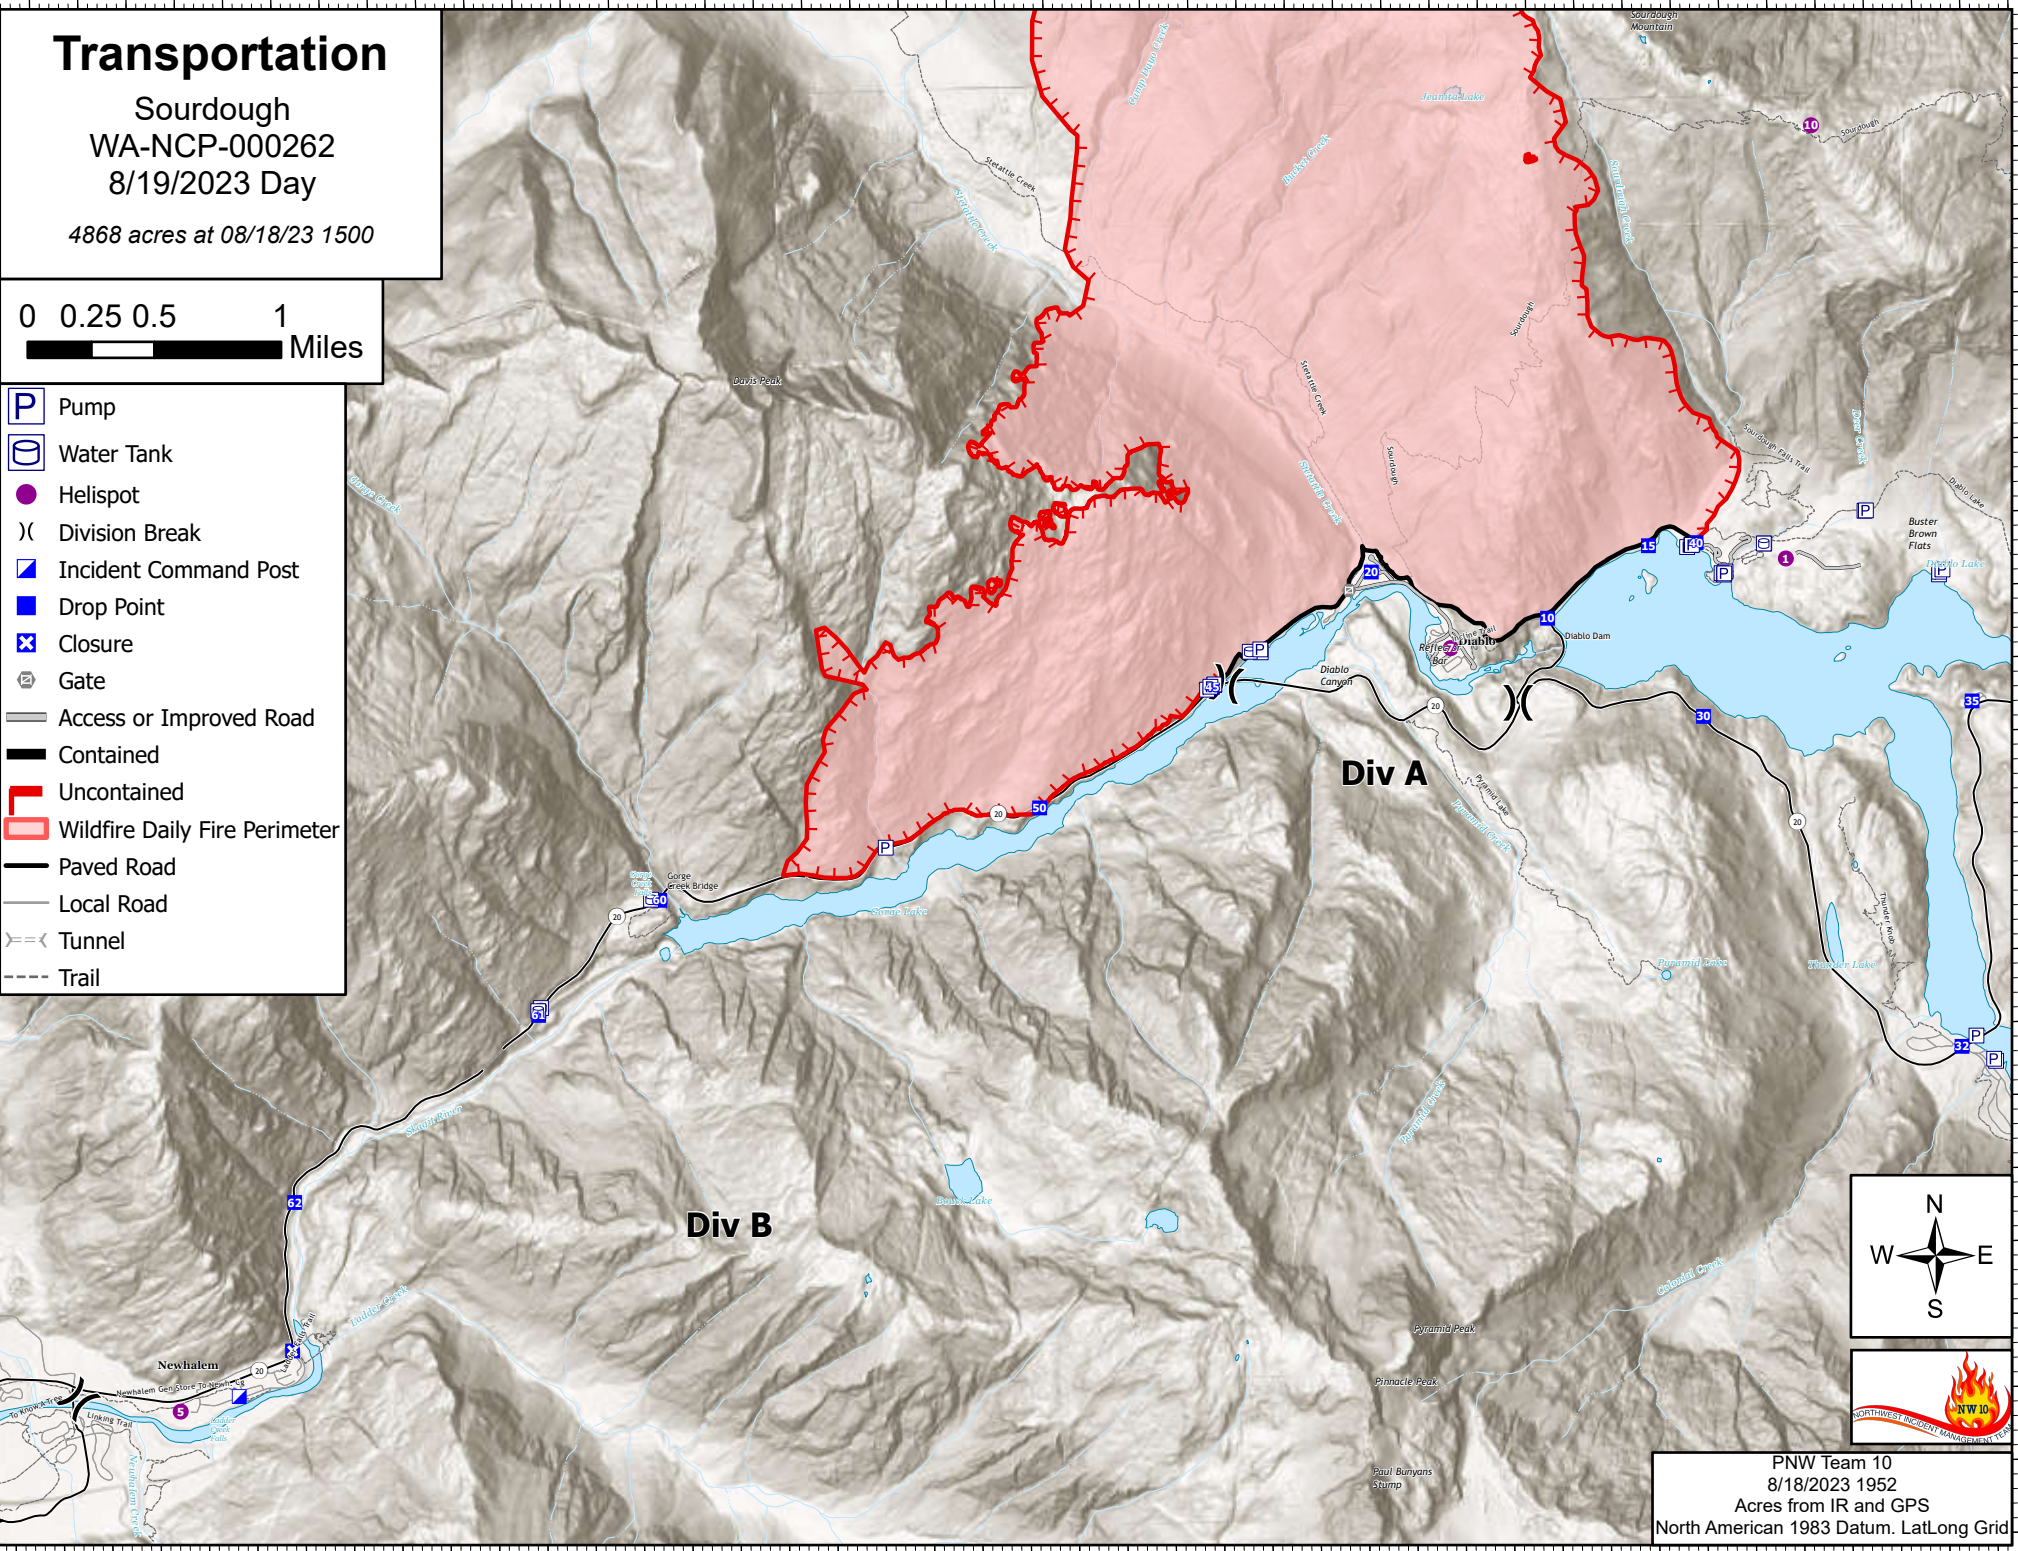

Transportation

Sourdough
WA-NCP-000262
8/19/2023 Day

4868 acres at 08/18/23 1500

- Pump
- Water Tank
- Helispot
- Division Break
- Incident Command Post
- Drop Point
- Closure
- Gate
- Access or Improved Road
- Contained
- Uncontained
- Wildfire Daily Fire Perimeter
- Paved Road
- Local Road
- Tunnel
- Trail

PNW Team 10
8/18/2023 1952
Acres from IR and GPS
North American 1983 Datum. Lat/Long Grid