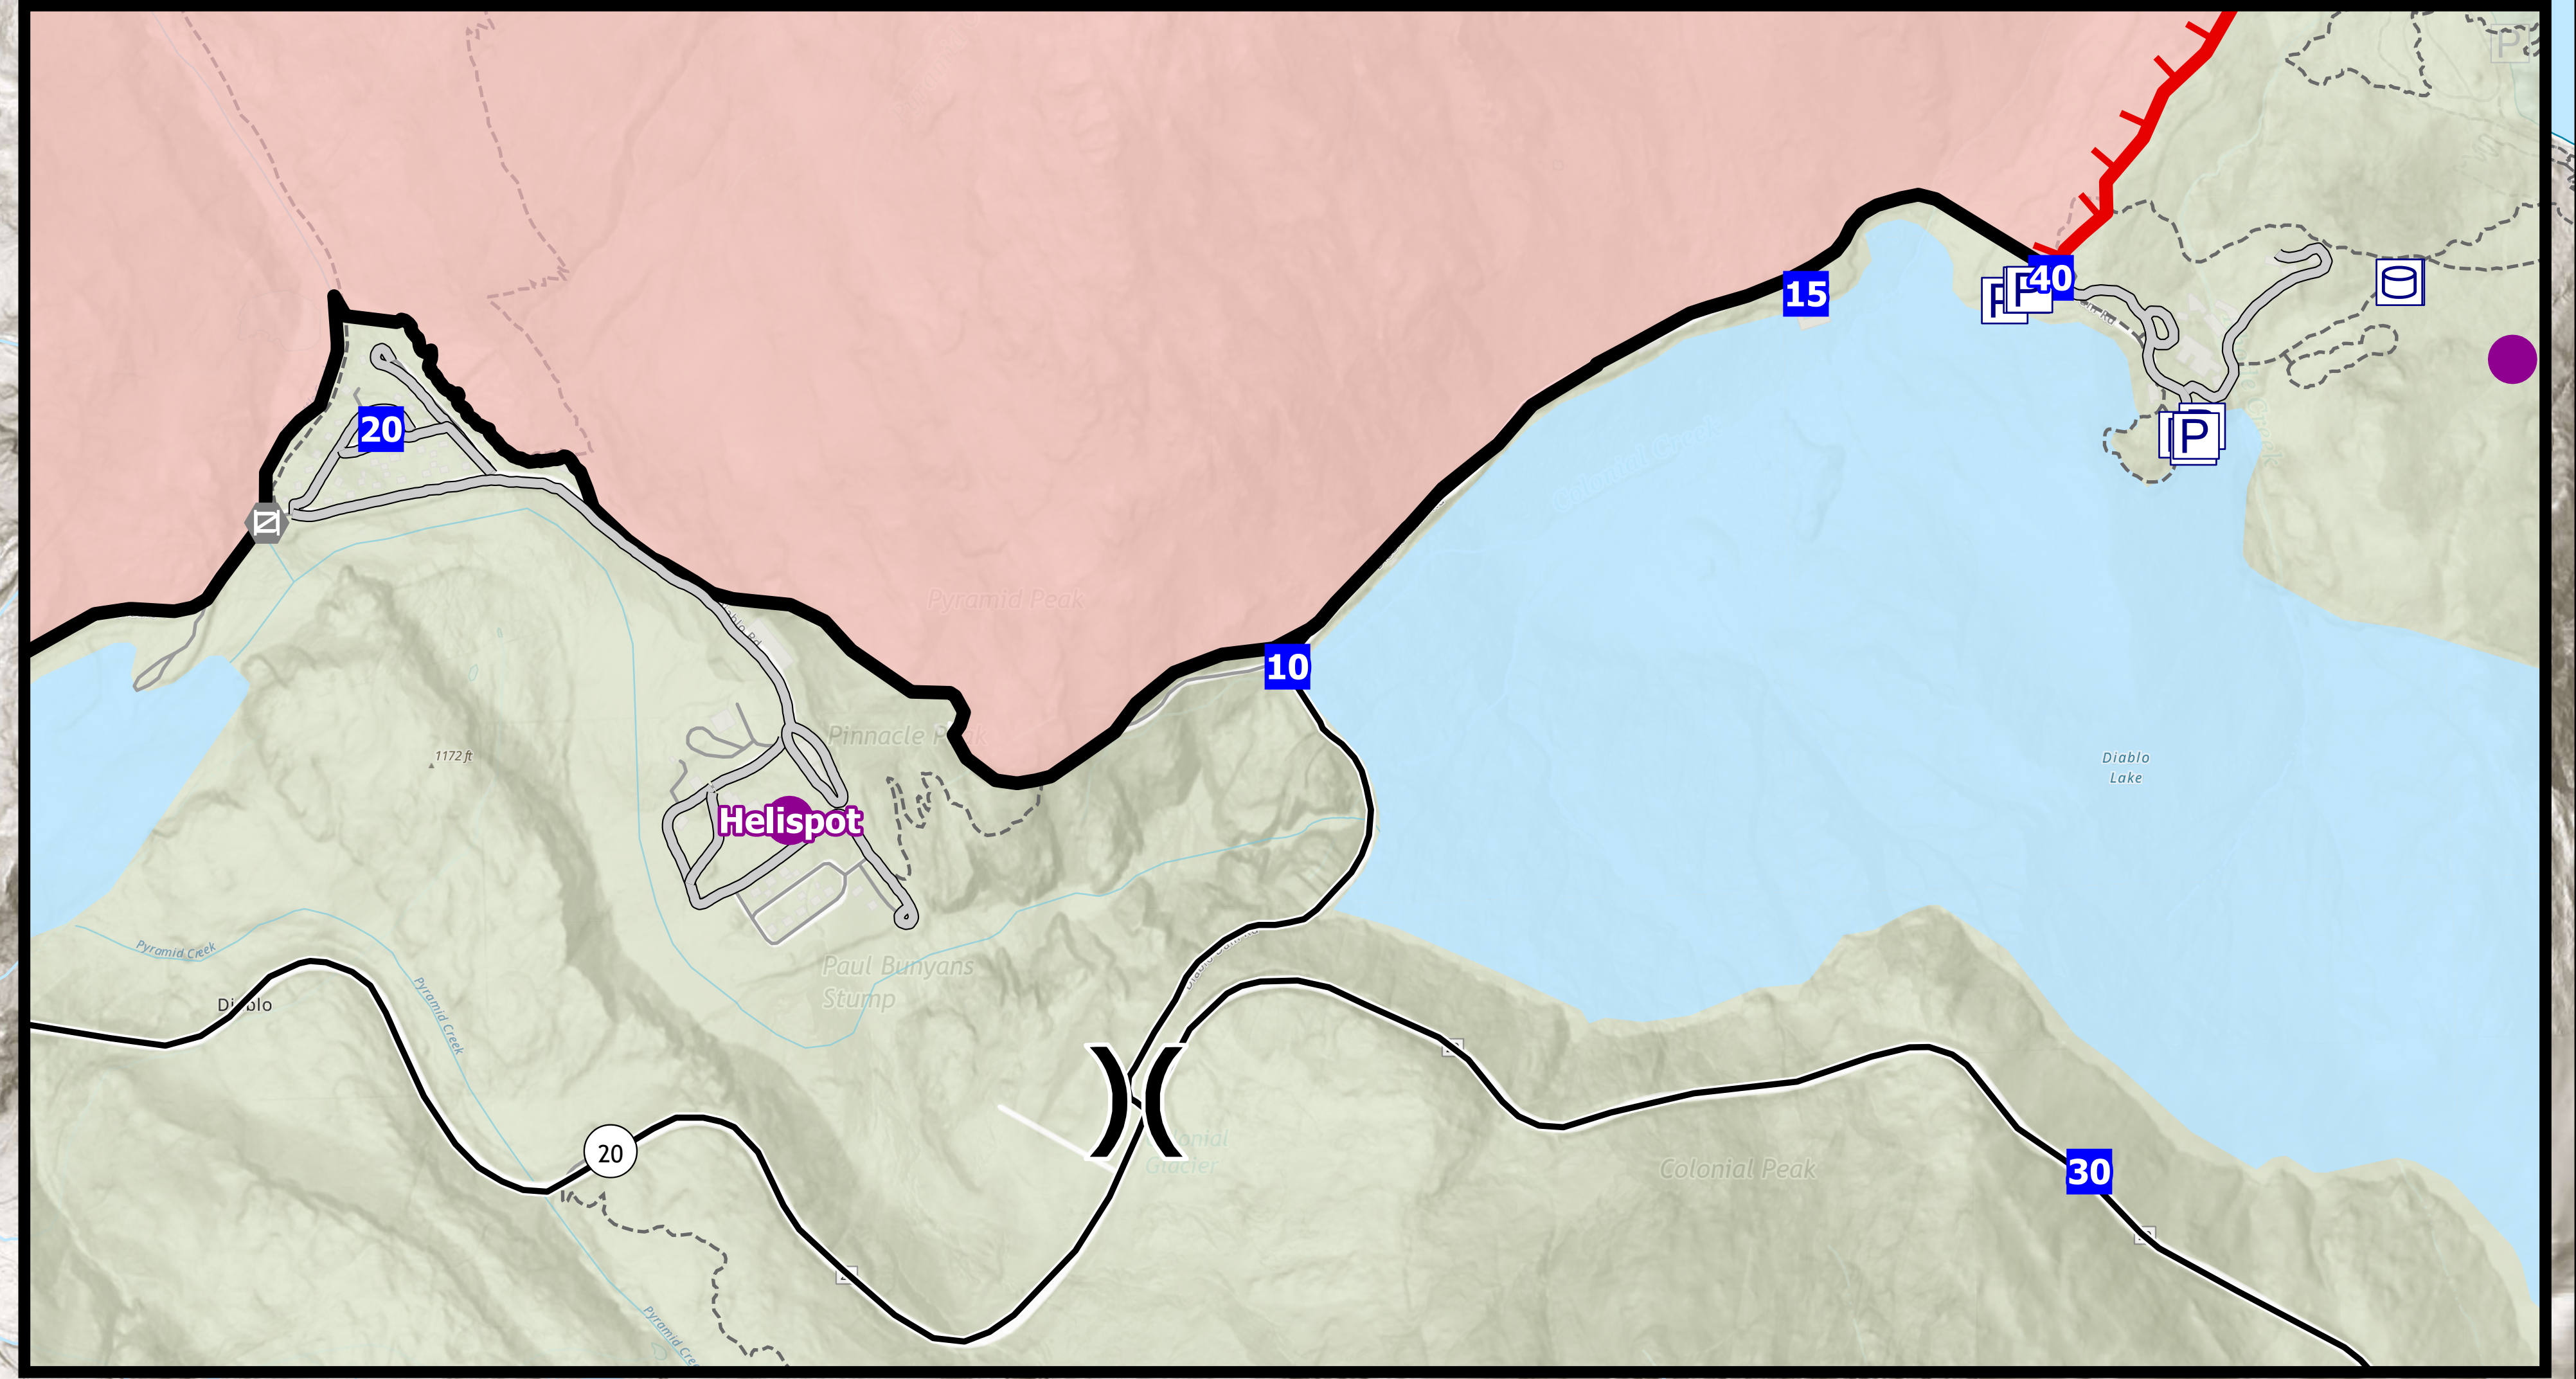

Transportation
 Sourdough
 WA-NCP-000262
 8/19/2023 Day
 4868 acres at 08/18/23 1500

- Helispot
-) Division Break
- Incident Command Post
- Drop Point
- ⊠ Closure
- ⊙ Gate
- ▭ Wildfire Daily Fire Perimeter
- Label Point
- ⊞ Pump
- ⊞ Water Tank
- Access or Improved Road
- Contained
- Uncontained
- Paved Road
- Local Road
- Tunnel
- Trail

PNW Team 10
 8/18/2023 1951
 Acres from IR and GPS
 North American 1983 Datum, Lat,Long Grid