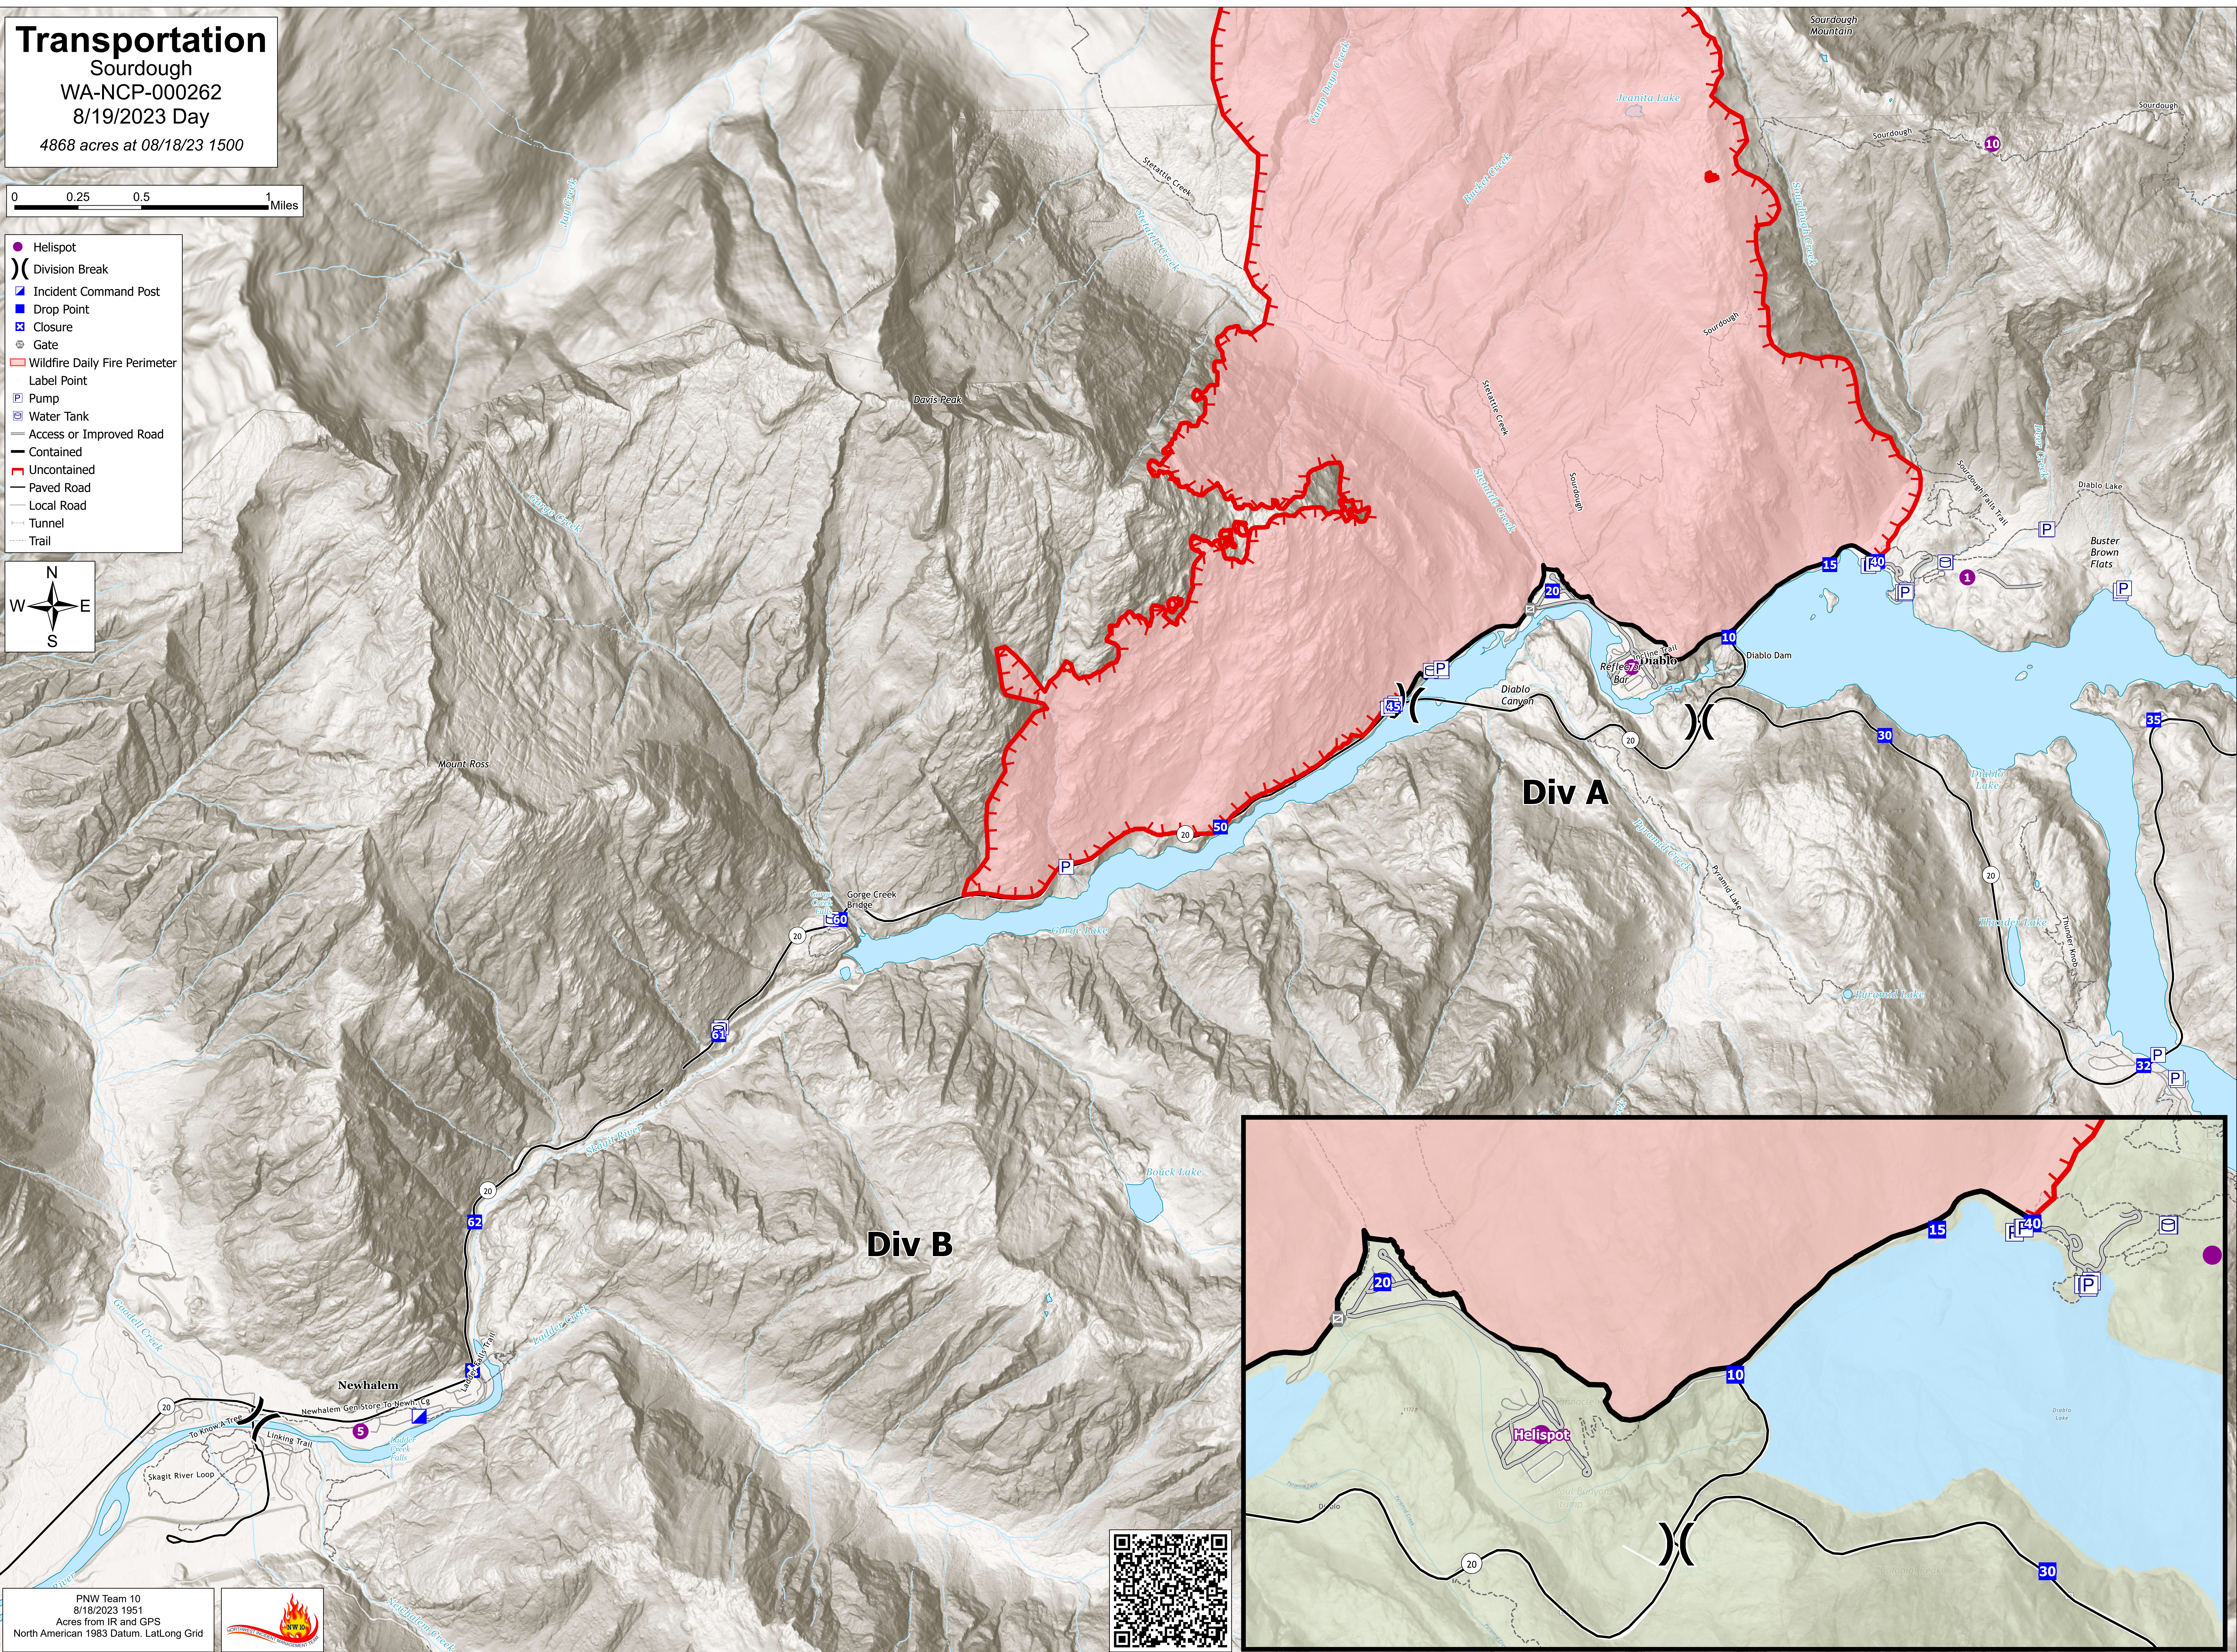

Transportation
 Sourdough
 WA-NCP-000262
 8/19/2023 Day
 4868 acres at 08/18/23 1500

- Helispot
-) Division Break
- Incident Command Post
- Drop Point
- ⊠ Closure
- ⊙ Gate
- ▭ Wildfire Daily Fire Perimeter
- Label Point
- ⊞ Pump
- ⊞ Water Tank
- Access or Improved Road
- Contained
- Uncontained
- Paved Road
- Local Road
- Tunnel
- Trail

PNW Team 10
 8/18/2023 1951
 Acres from IR and GPS
 North American 1983 Datum, Lat,Long Grid