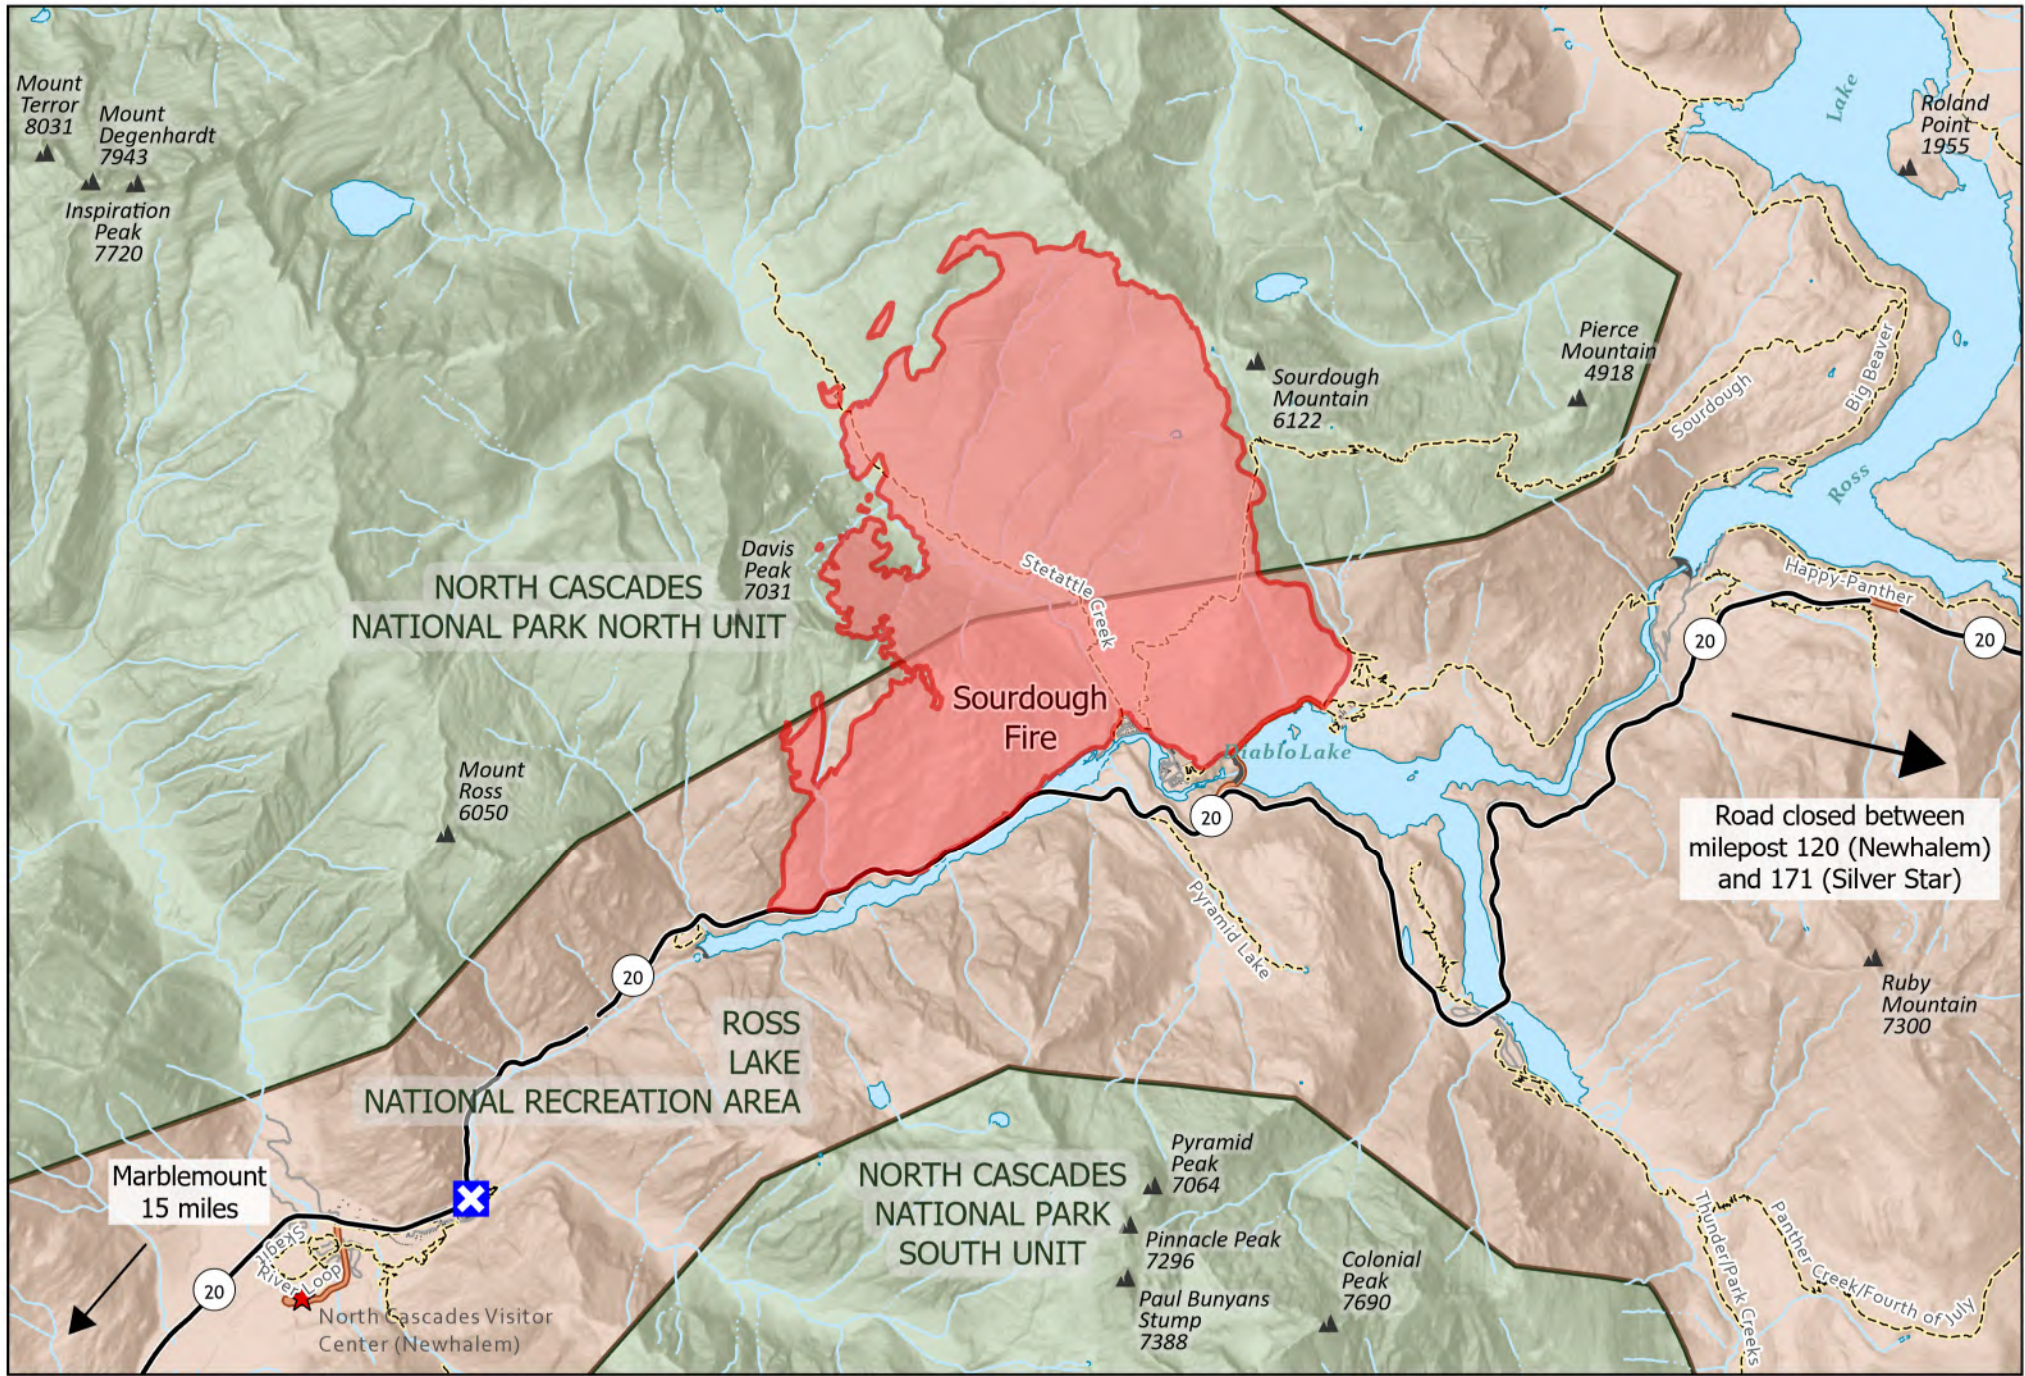

Information

Road closed between milepost 120 (Newhalem) and 171 (Silver Star)

Sourdough
WA-NCP-000262
8/20/2023

5618 acres at 08/19/23 @1115

--- Trails North Cascades NPS Ross Lake NRA X Closure

8/20/2023 0844
Acres from IR and GPS
North American 1983 Datum. Lat/Long Grid