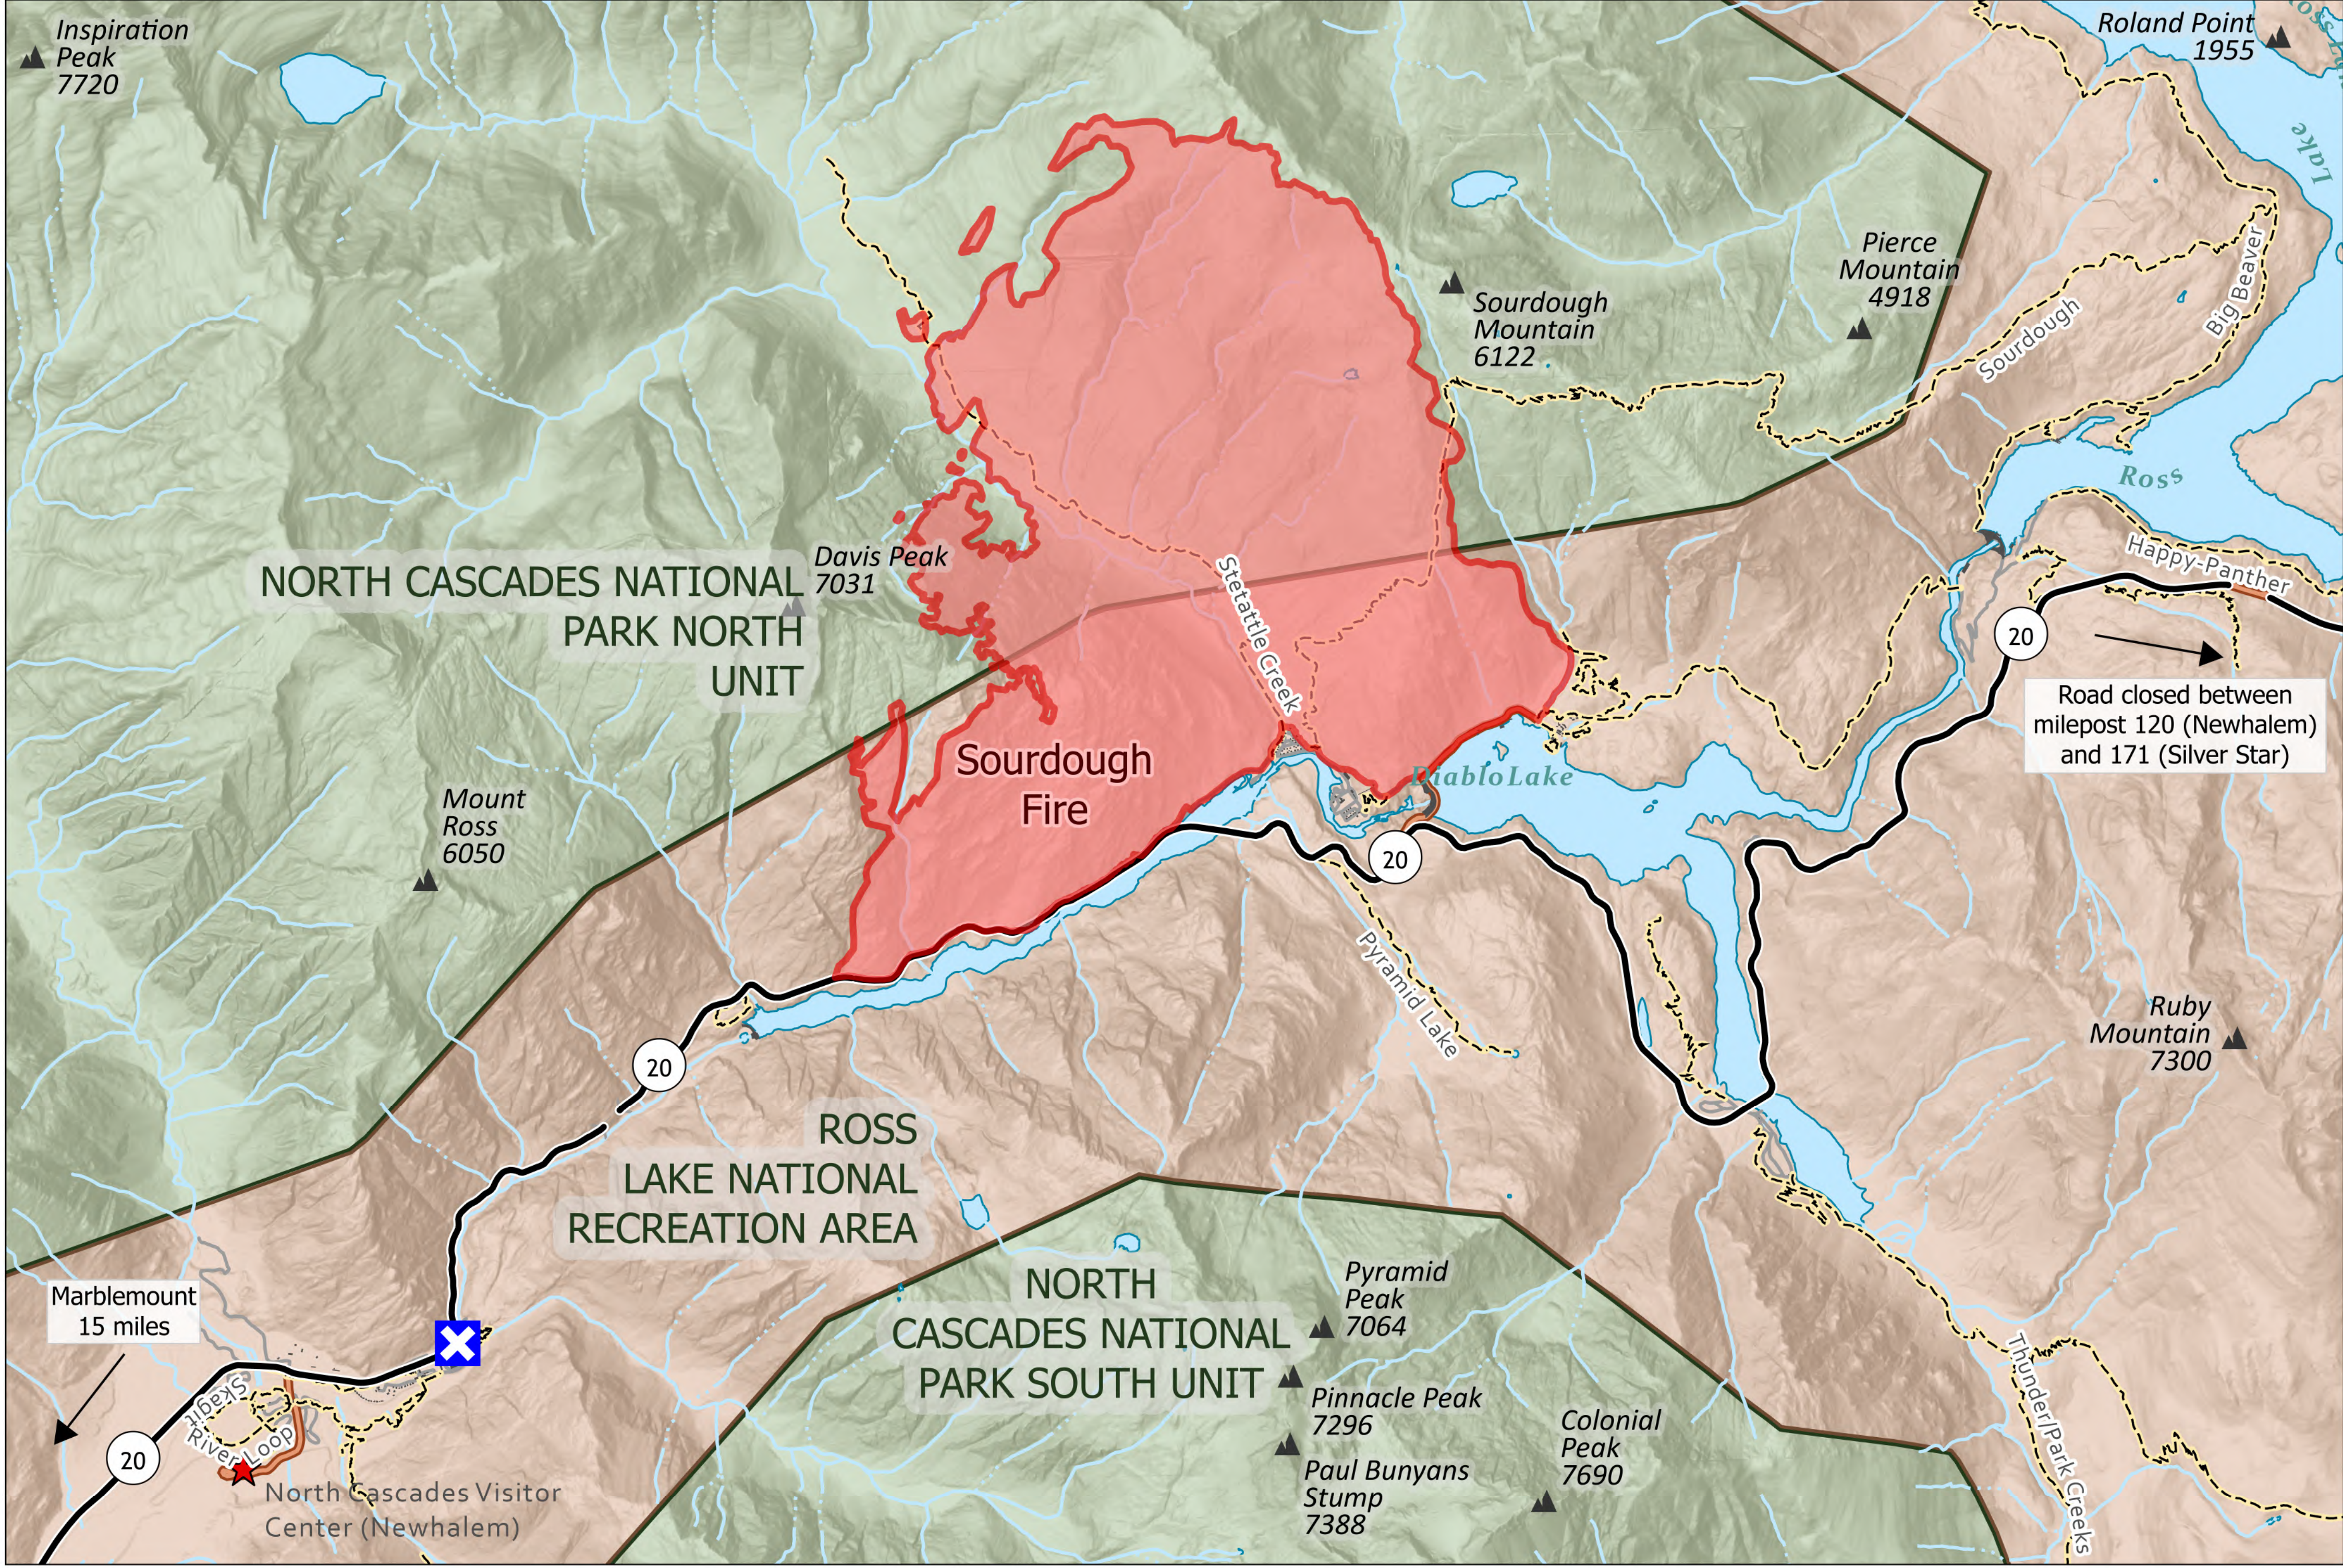

Information

Sourdough
WA-NCP-000262
8/20/2023
5618 acres at 08/19/23 @1115

--- Trails □ North Cascades NPS □ Ross Lake NRA X Closure

8/20/2023 0840
Acres from IR and GPS
North American 1983 Datum. Lat/Long Grid