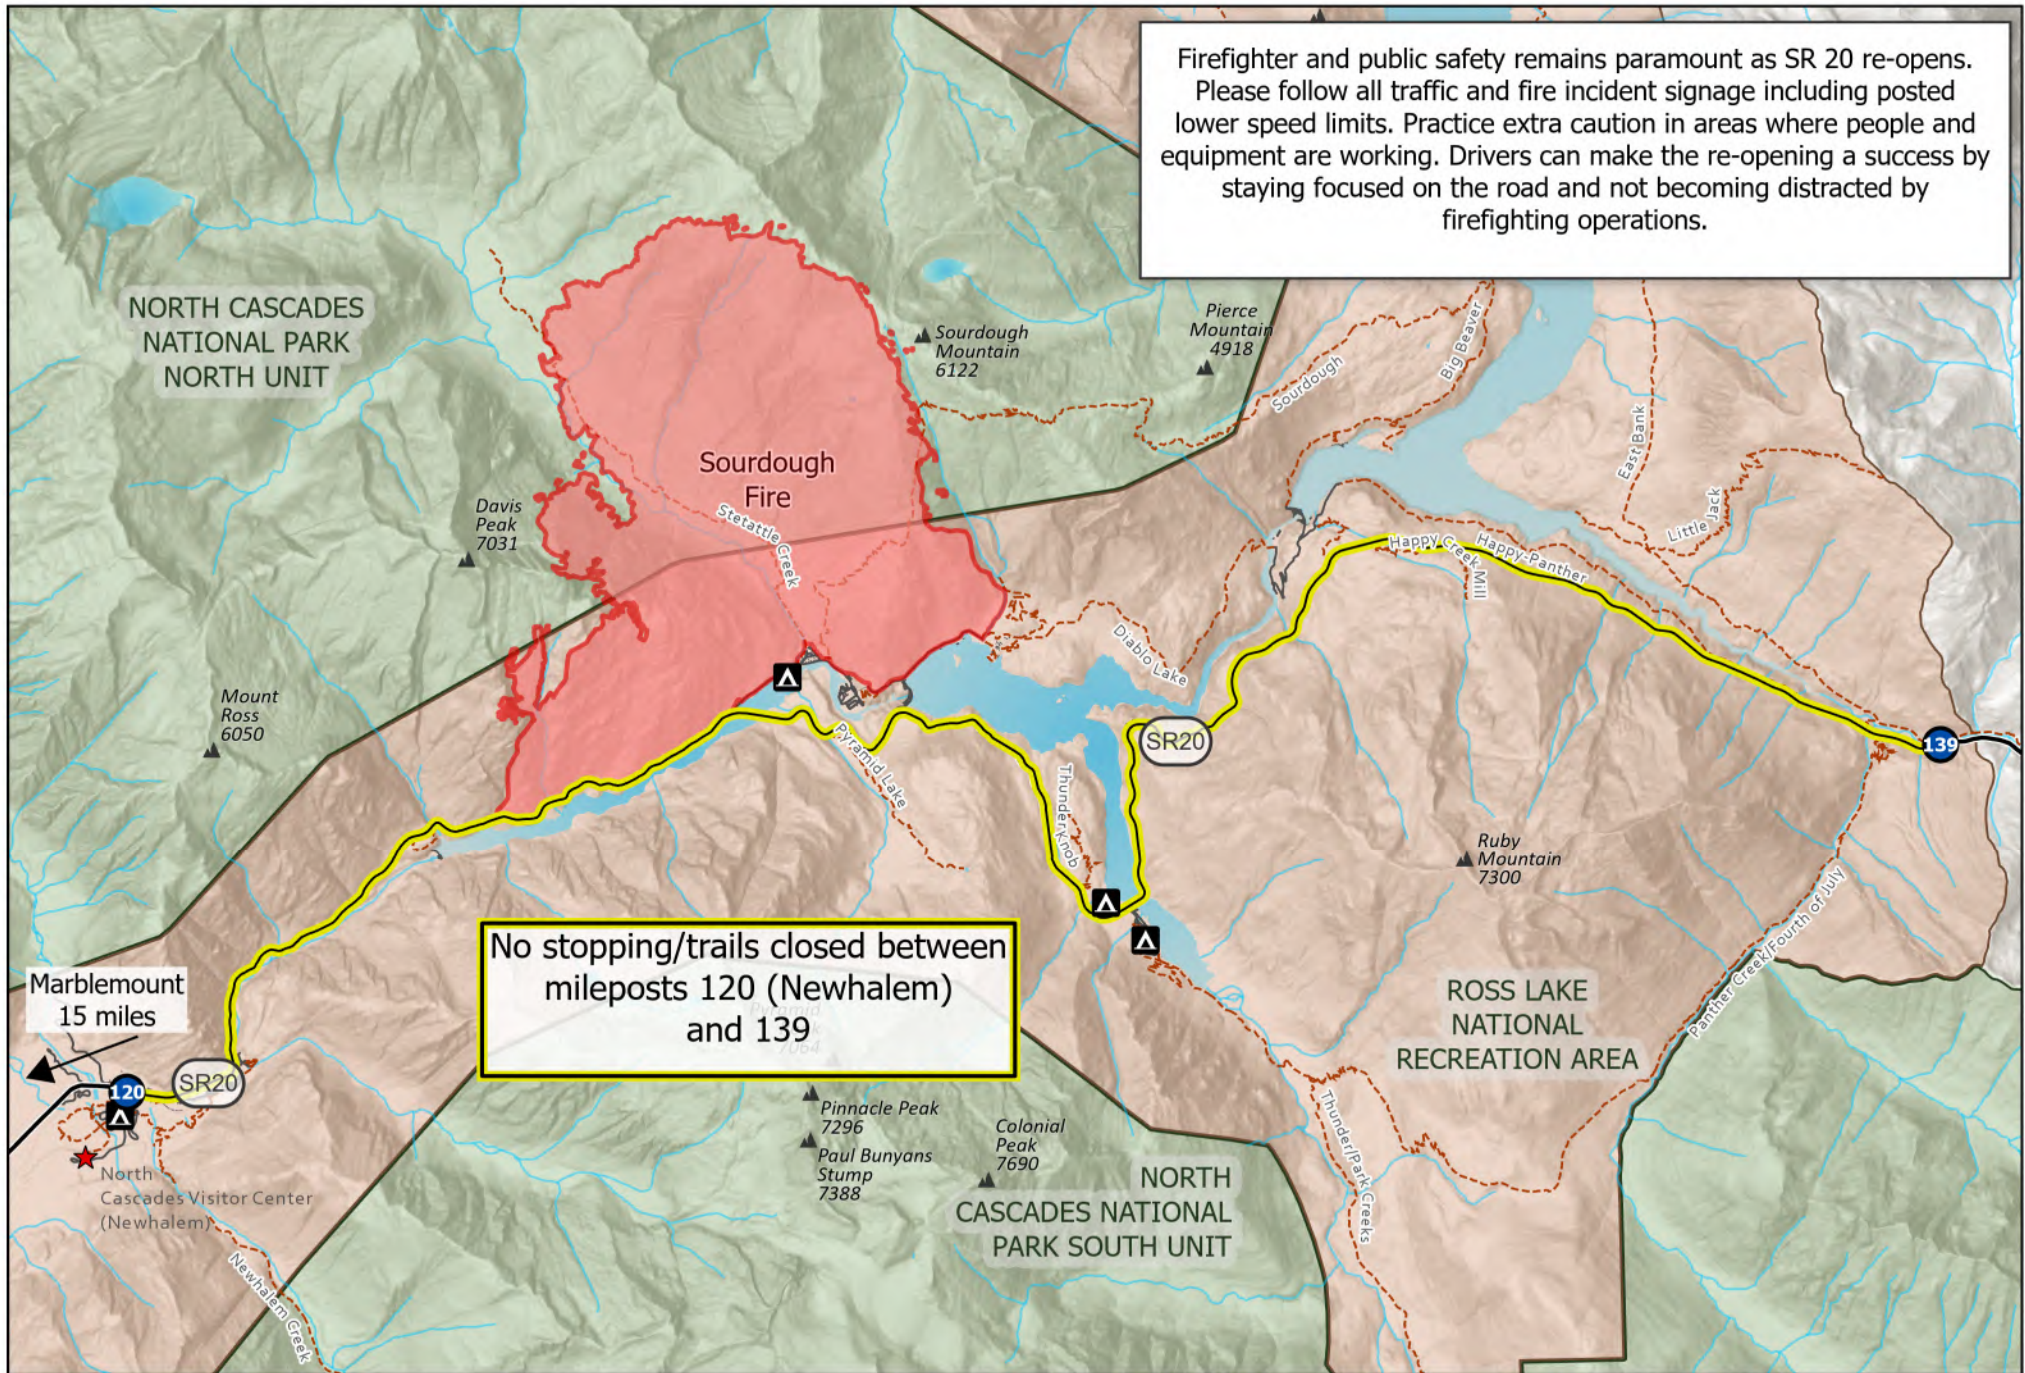

Information

Firefighter and public safety remains paramount as SR 20 re-opens. Please follow all traffic and fire incident signage including posted lower speed limits. Practice extra caution in areas where people and equipment are working. Drivers can make the re-opening a success by staying focused on the road and not becoming distracted by firefighting operations.

Sourdough
WA-NCP-000262
8/24/2023

6000 acres at 08/23/23 @1500

- No Stopping/Trails Closed
- Trails
- North Cascades NPS
- Milepost Markers
- Campground
- Ross Lake NRA