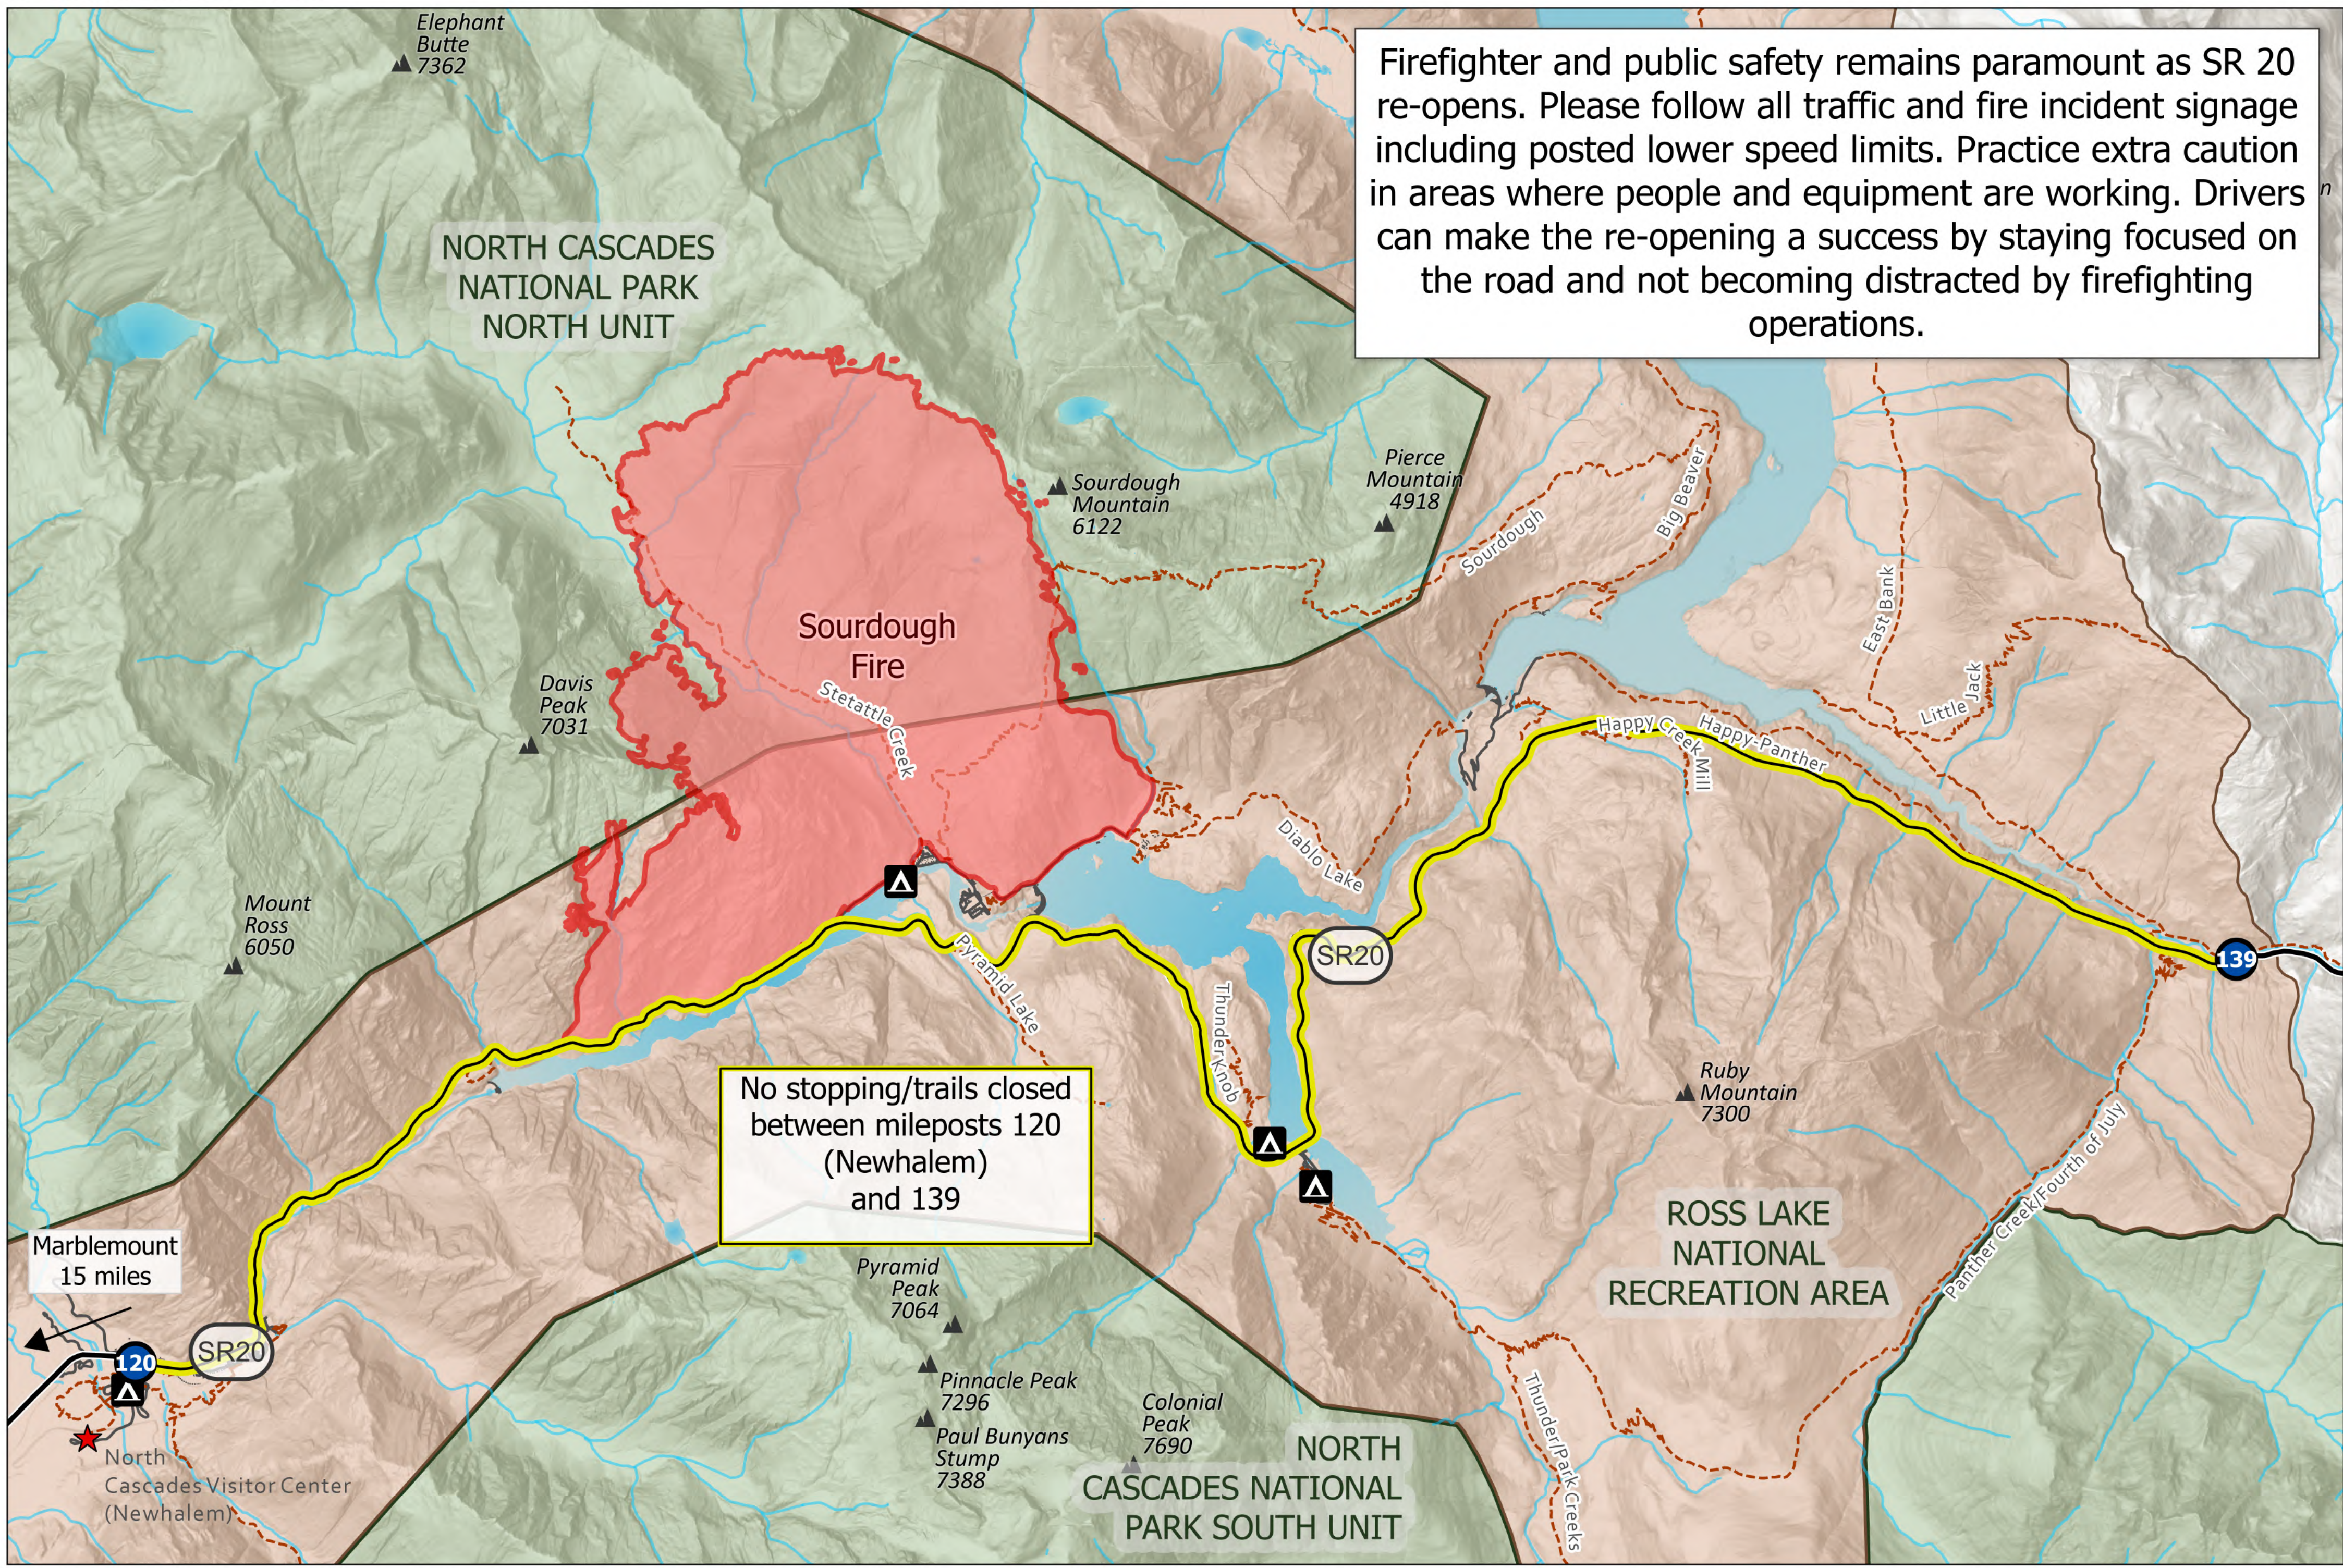

# Information

Firefighter and public safety remains paramount as SR 20 re-opens. Please follow all traffic and fire incident signage including posted lower speed limits. Practice extra caution in areas where people and equipment are working. Drivers can make the re-opening a success by staying focused on the road and not becoming distracted by firefighting operations.

No stopping/trails closed between mileposts 120 (Newhalem) and 139

**Sourdough**  
**WA-NCP-000262**  
**8/24/2023**  
 6000 acres at 08/23/23 @1500

- No Stopping/Trails Closed
- Milepost Markers
- - - Trails
- ▲ Campground
- North Cascades NPS
- Ross Lake NRA

0   0.5   1   2   3 Miles