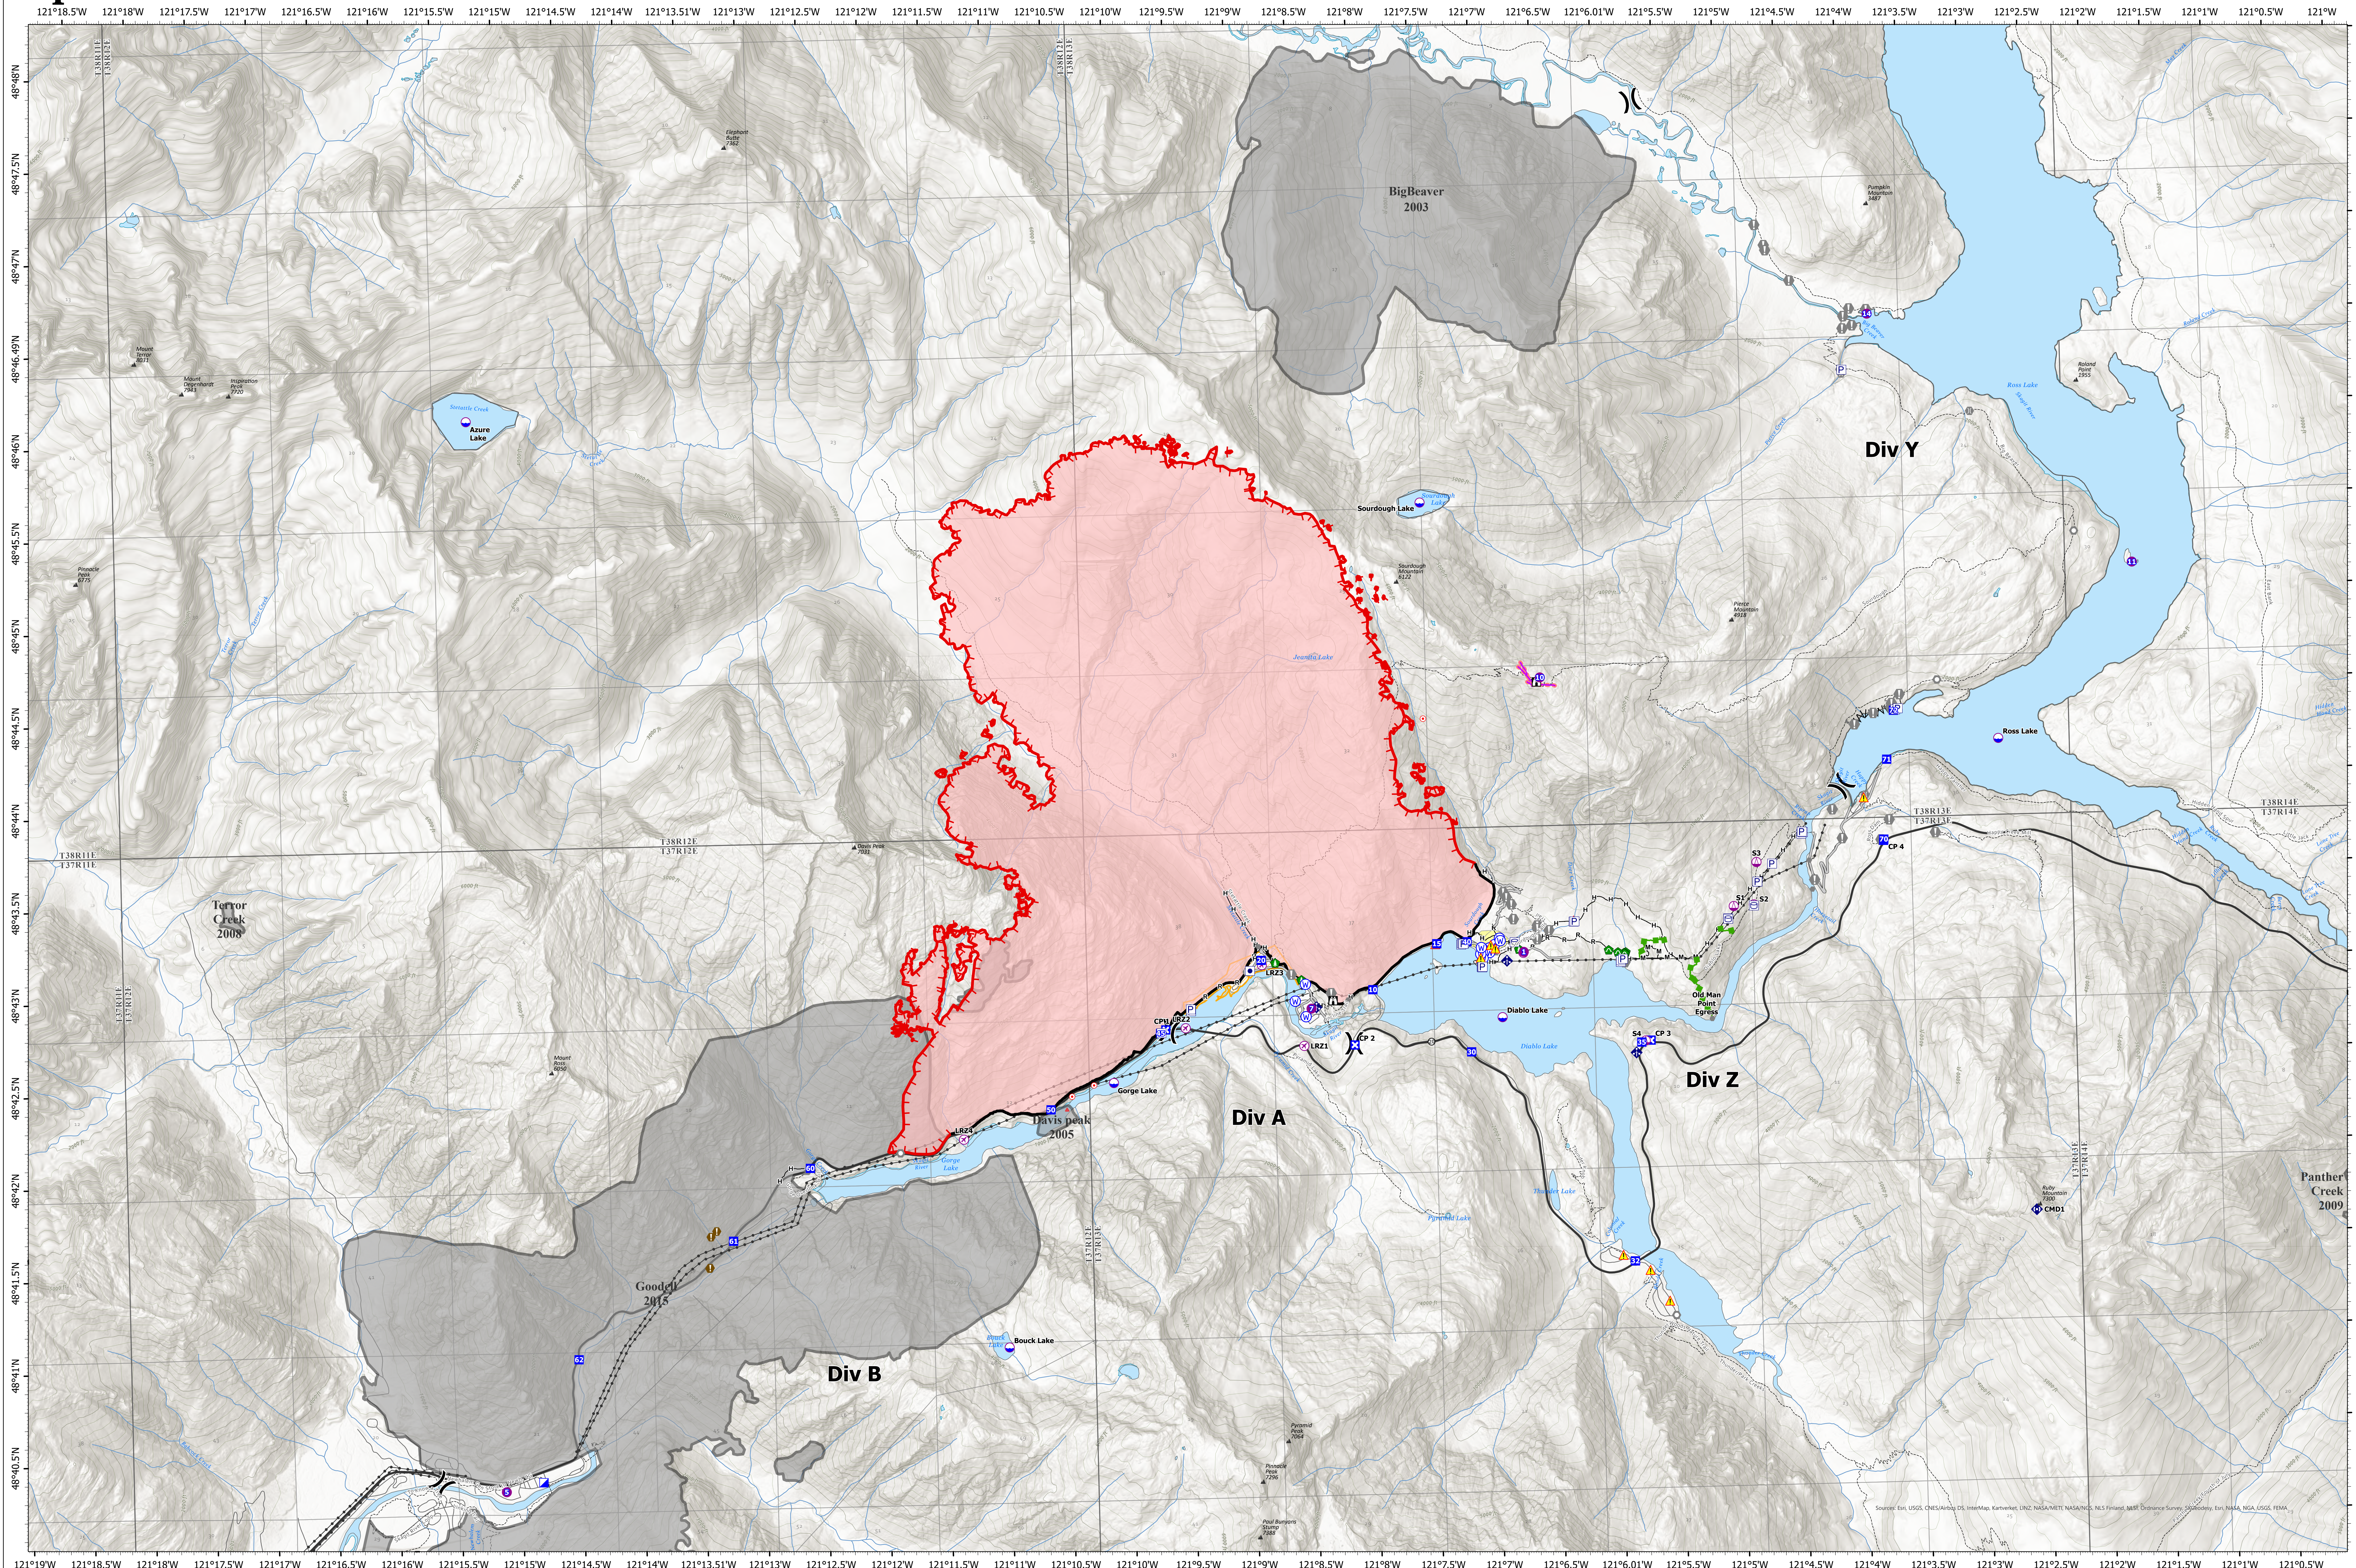

# Operations

**Sourdough**  
**WA-NCP-000262**  
**8/27/2023**

6138 acres at 08/24/23 @2126

8/26/2023 2012  
 Acres from IR and GPS

- Aerial Hazard
- UAS Launch and Recovery
- Dip Site
- Helispot
- Sling Site
- Division Break
- Incident Command Post
- Drop Point
- Closure
- Lookout
- Hot Spot - Spot Fire
- Value at Risk
- Other
- Landmark
- Gate
- Bridge
- Hazard Tree
- Culvert
- Mobile Weather Unit
- Repeater
- Hazard
- Water Source
- Other Property
- Pump
- Water Tank
- Historic Structure
- Contained
- Uncontained
- Completed Fuel Break
- Completed Hand Line
- Completed Mixed Construction Line
- Completed Road as Line
- Access or Improved Road
- Highlighted Feature
- Other
- Escape Route
- Retardant Drop
- Highways
- Roads
- Highlighted Feature
- Trails
- Transmission Lines
- Fuels Treatments
- Fire History
- Seattle City Light Property