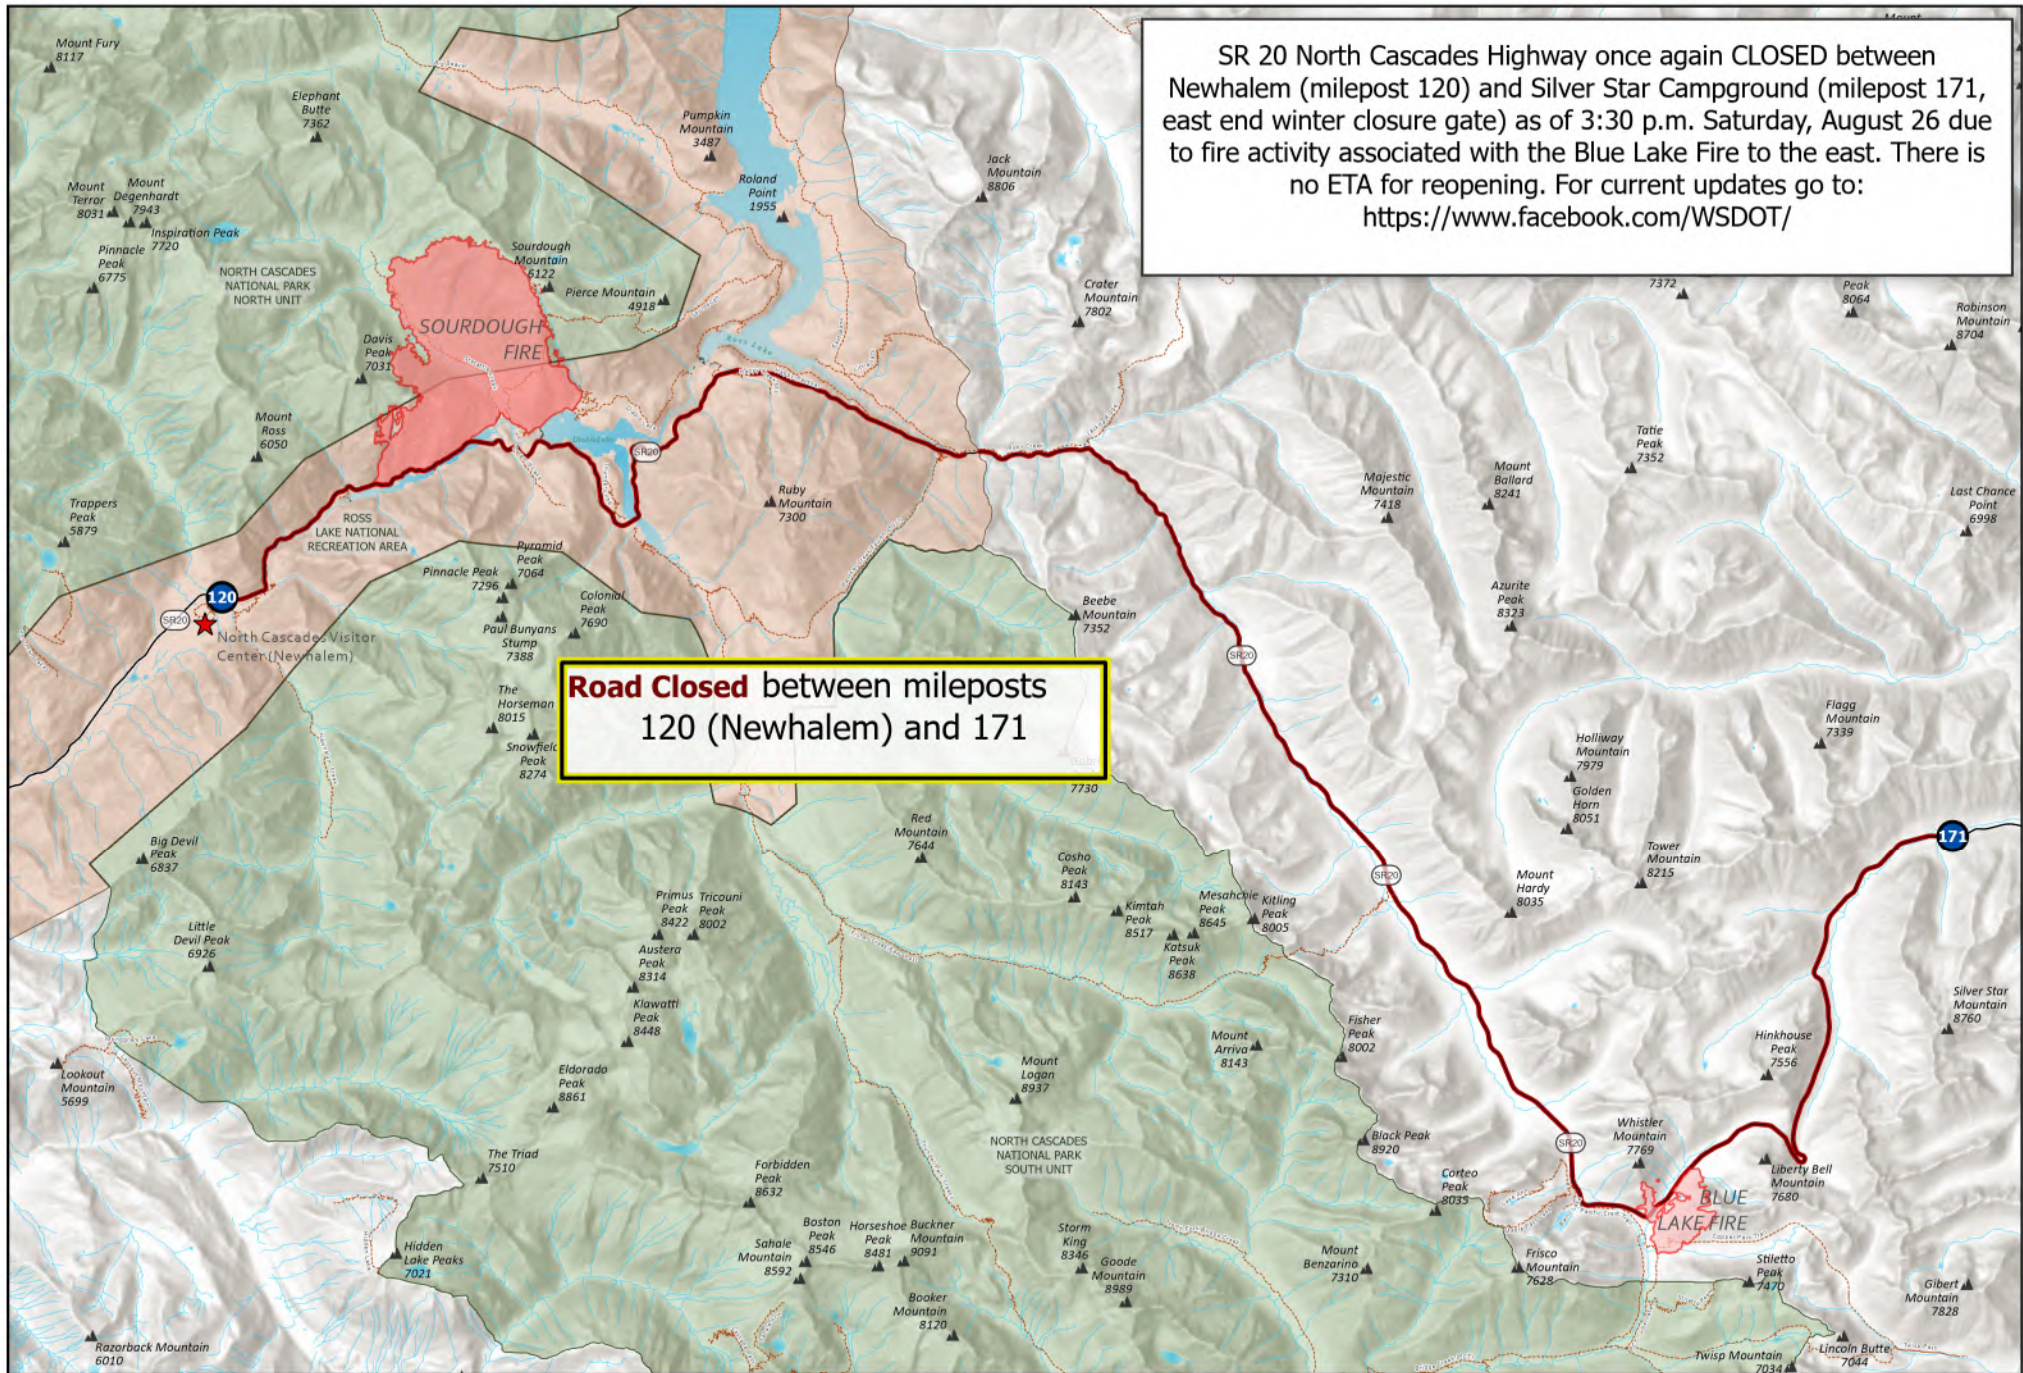

Information

SR 20 North Cascades Highway once again CLOSED between Newhalem (milepost 120) and Silver Star Campground (milepost 171, east end winter closure gate) as of 3:30 p.m. Saturday, August 26 due to fire activity associated with the Blue Lake Fire to the east. There is no ETA for reopening. For current updates go to: <https://www.facebook.com/WSDOT/>

Road Closed between mileposts 120 (Newhalem) and 171

Sourdough
WA-NCP-000262
8/27/2023

6171 acres at 08/26/23 @2121

- Road Closed
- Trails
- Ross Lake NRA
- Milepost Markers
- North Cascades NPS