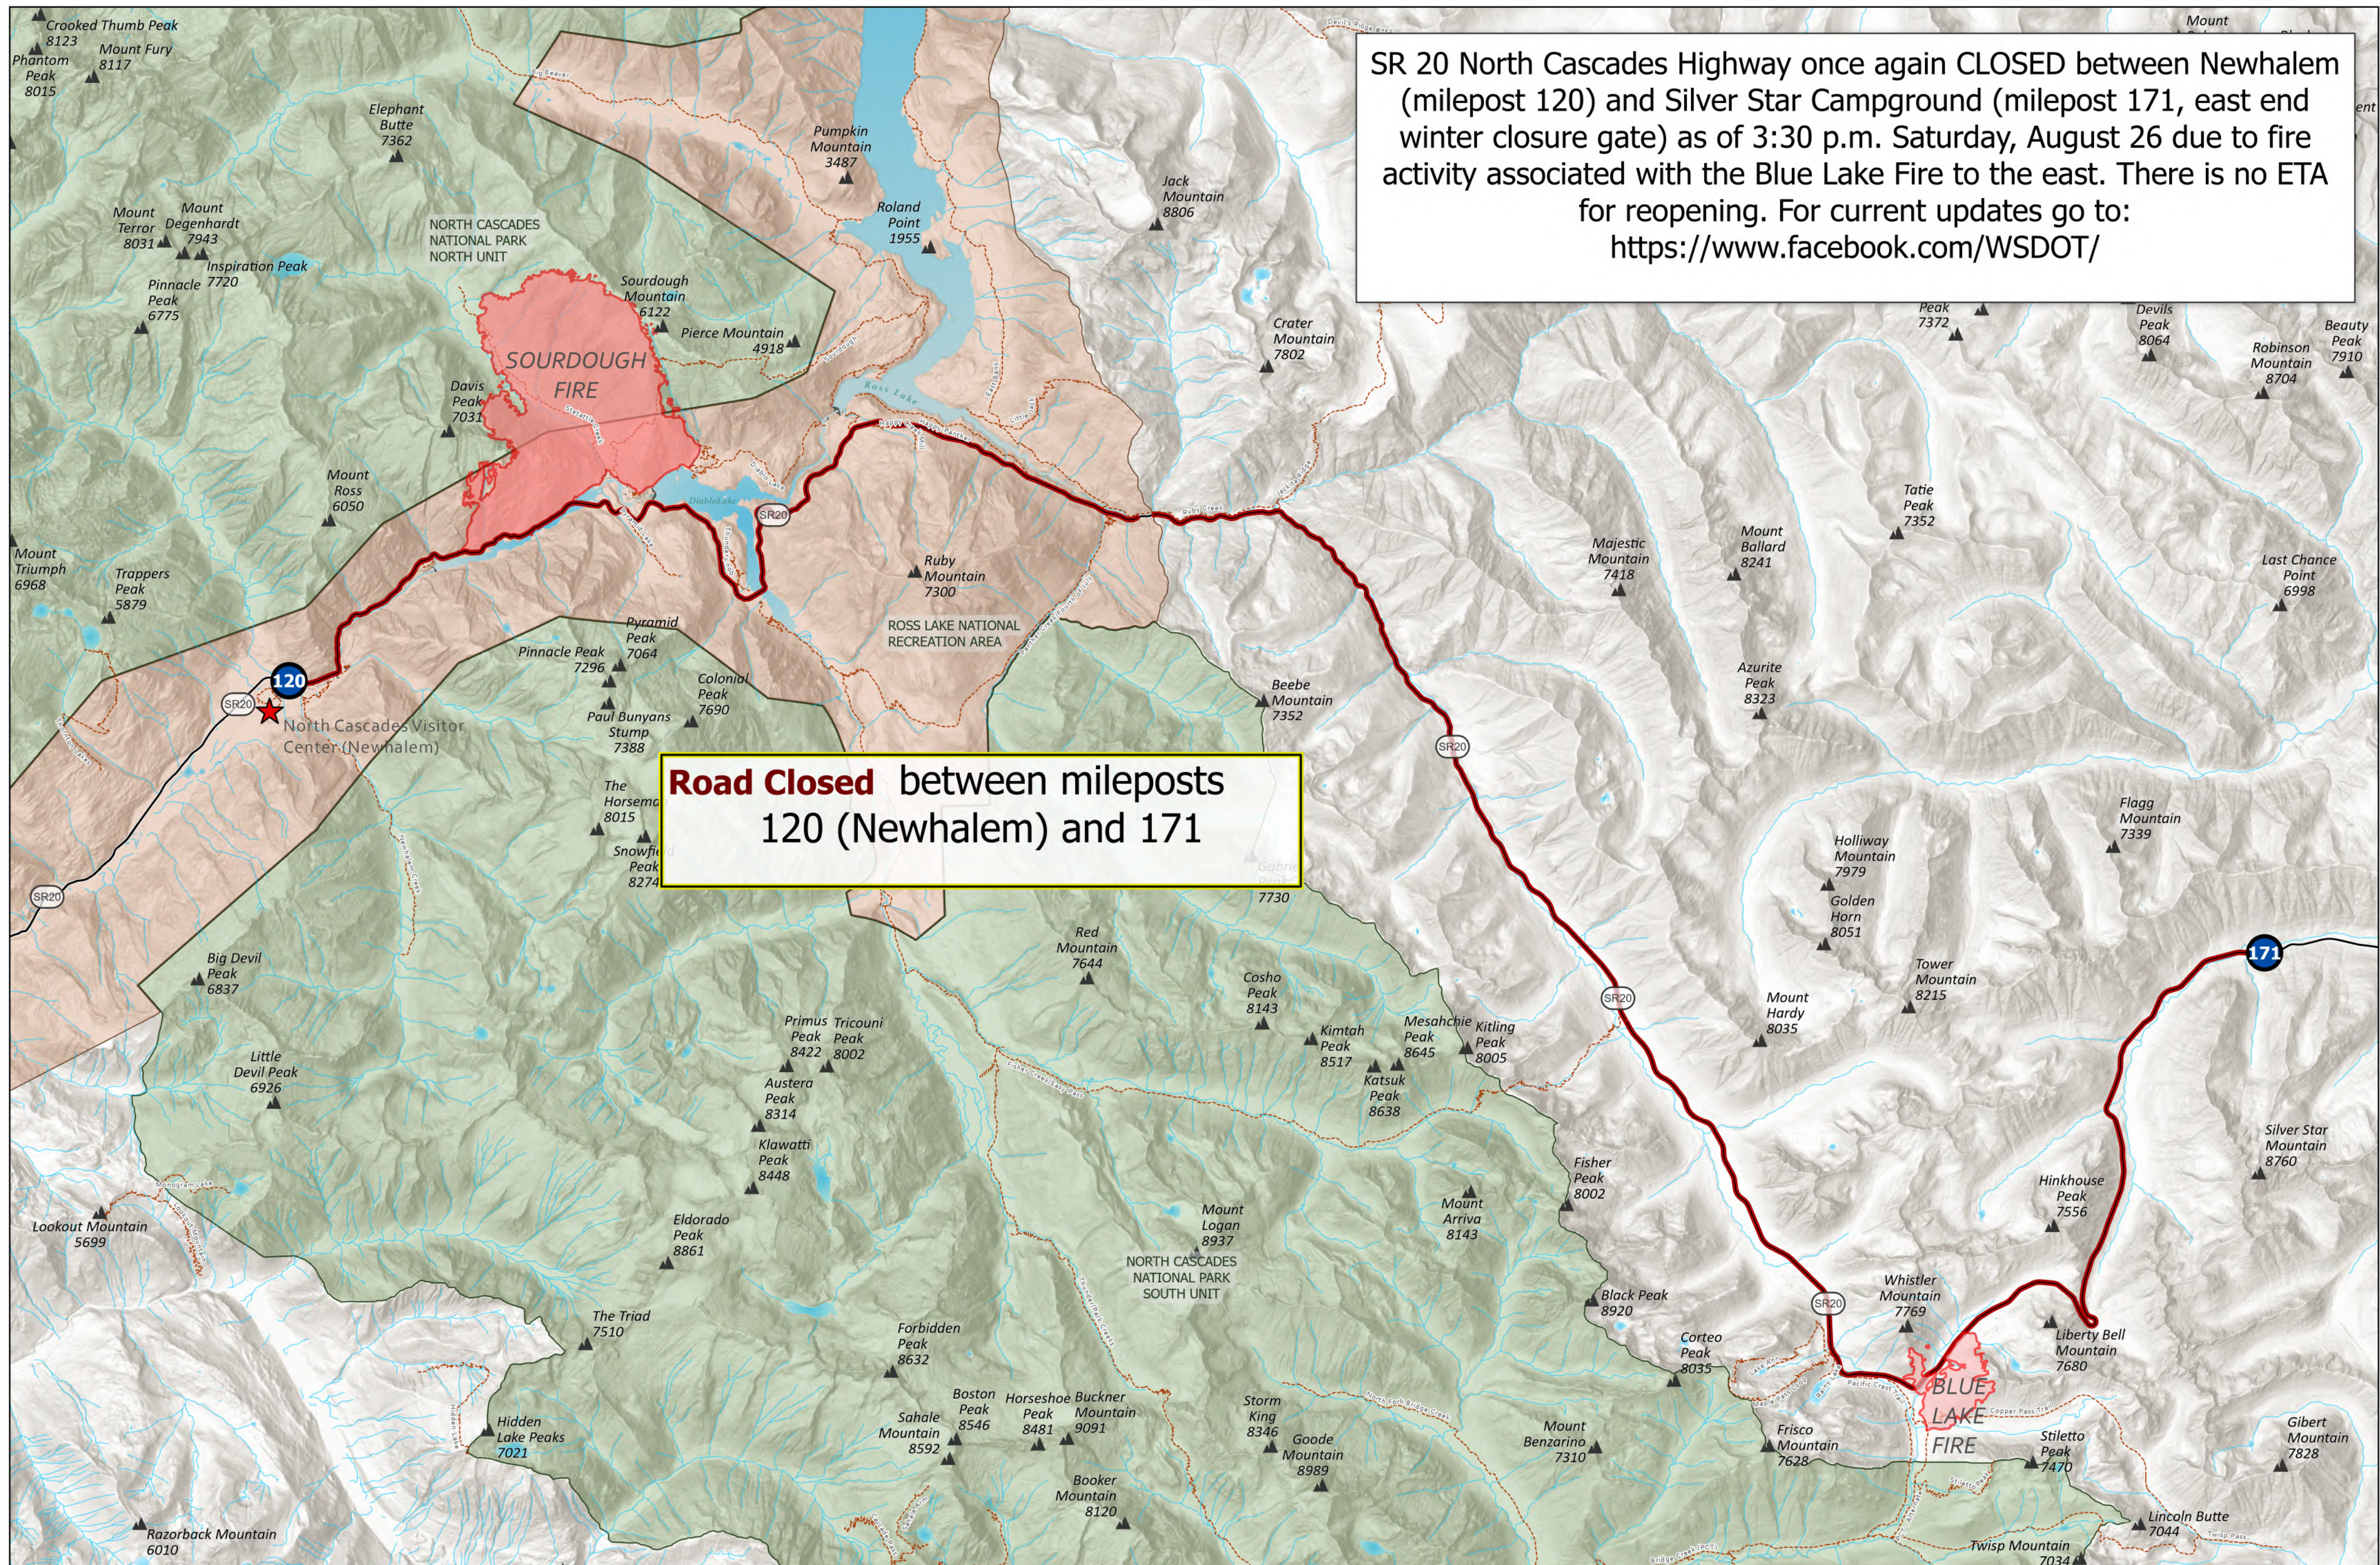

Information

SR 20 North Cascades Highway once again **CLOSED** between Newhalem (milepost 120) and Silver Star Campground (milepost 171, east end winter closure gate) as of 3:30 p.m. Saturday, August 26 due to fire activity associated with the Blue Lake Fire to the east. There is no ETA for reopening. For current updates go to: <https://www.facebook.com/WSDOT/>

Road Closed between mileposts 120 (Newhalem) and 171

**Sourdough
WA-NCP-000262**

8/27/2023
6171 acres at 08/26/23 @2121

- Road Closed
- Trails
- Ross Lake NRA
- Milepost Markers
- North Cascades NPS

0 1 2 3 4 5 6 7 8 Miles