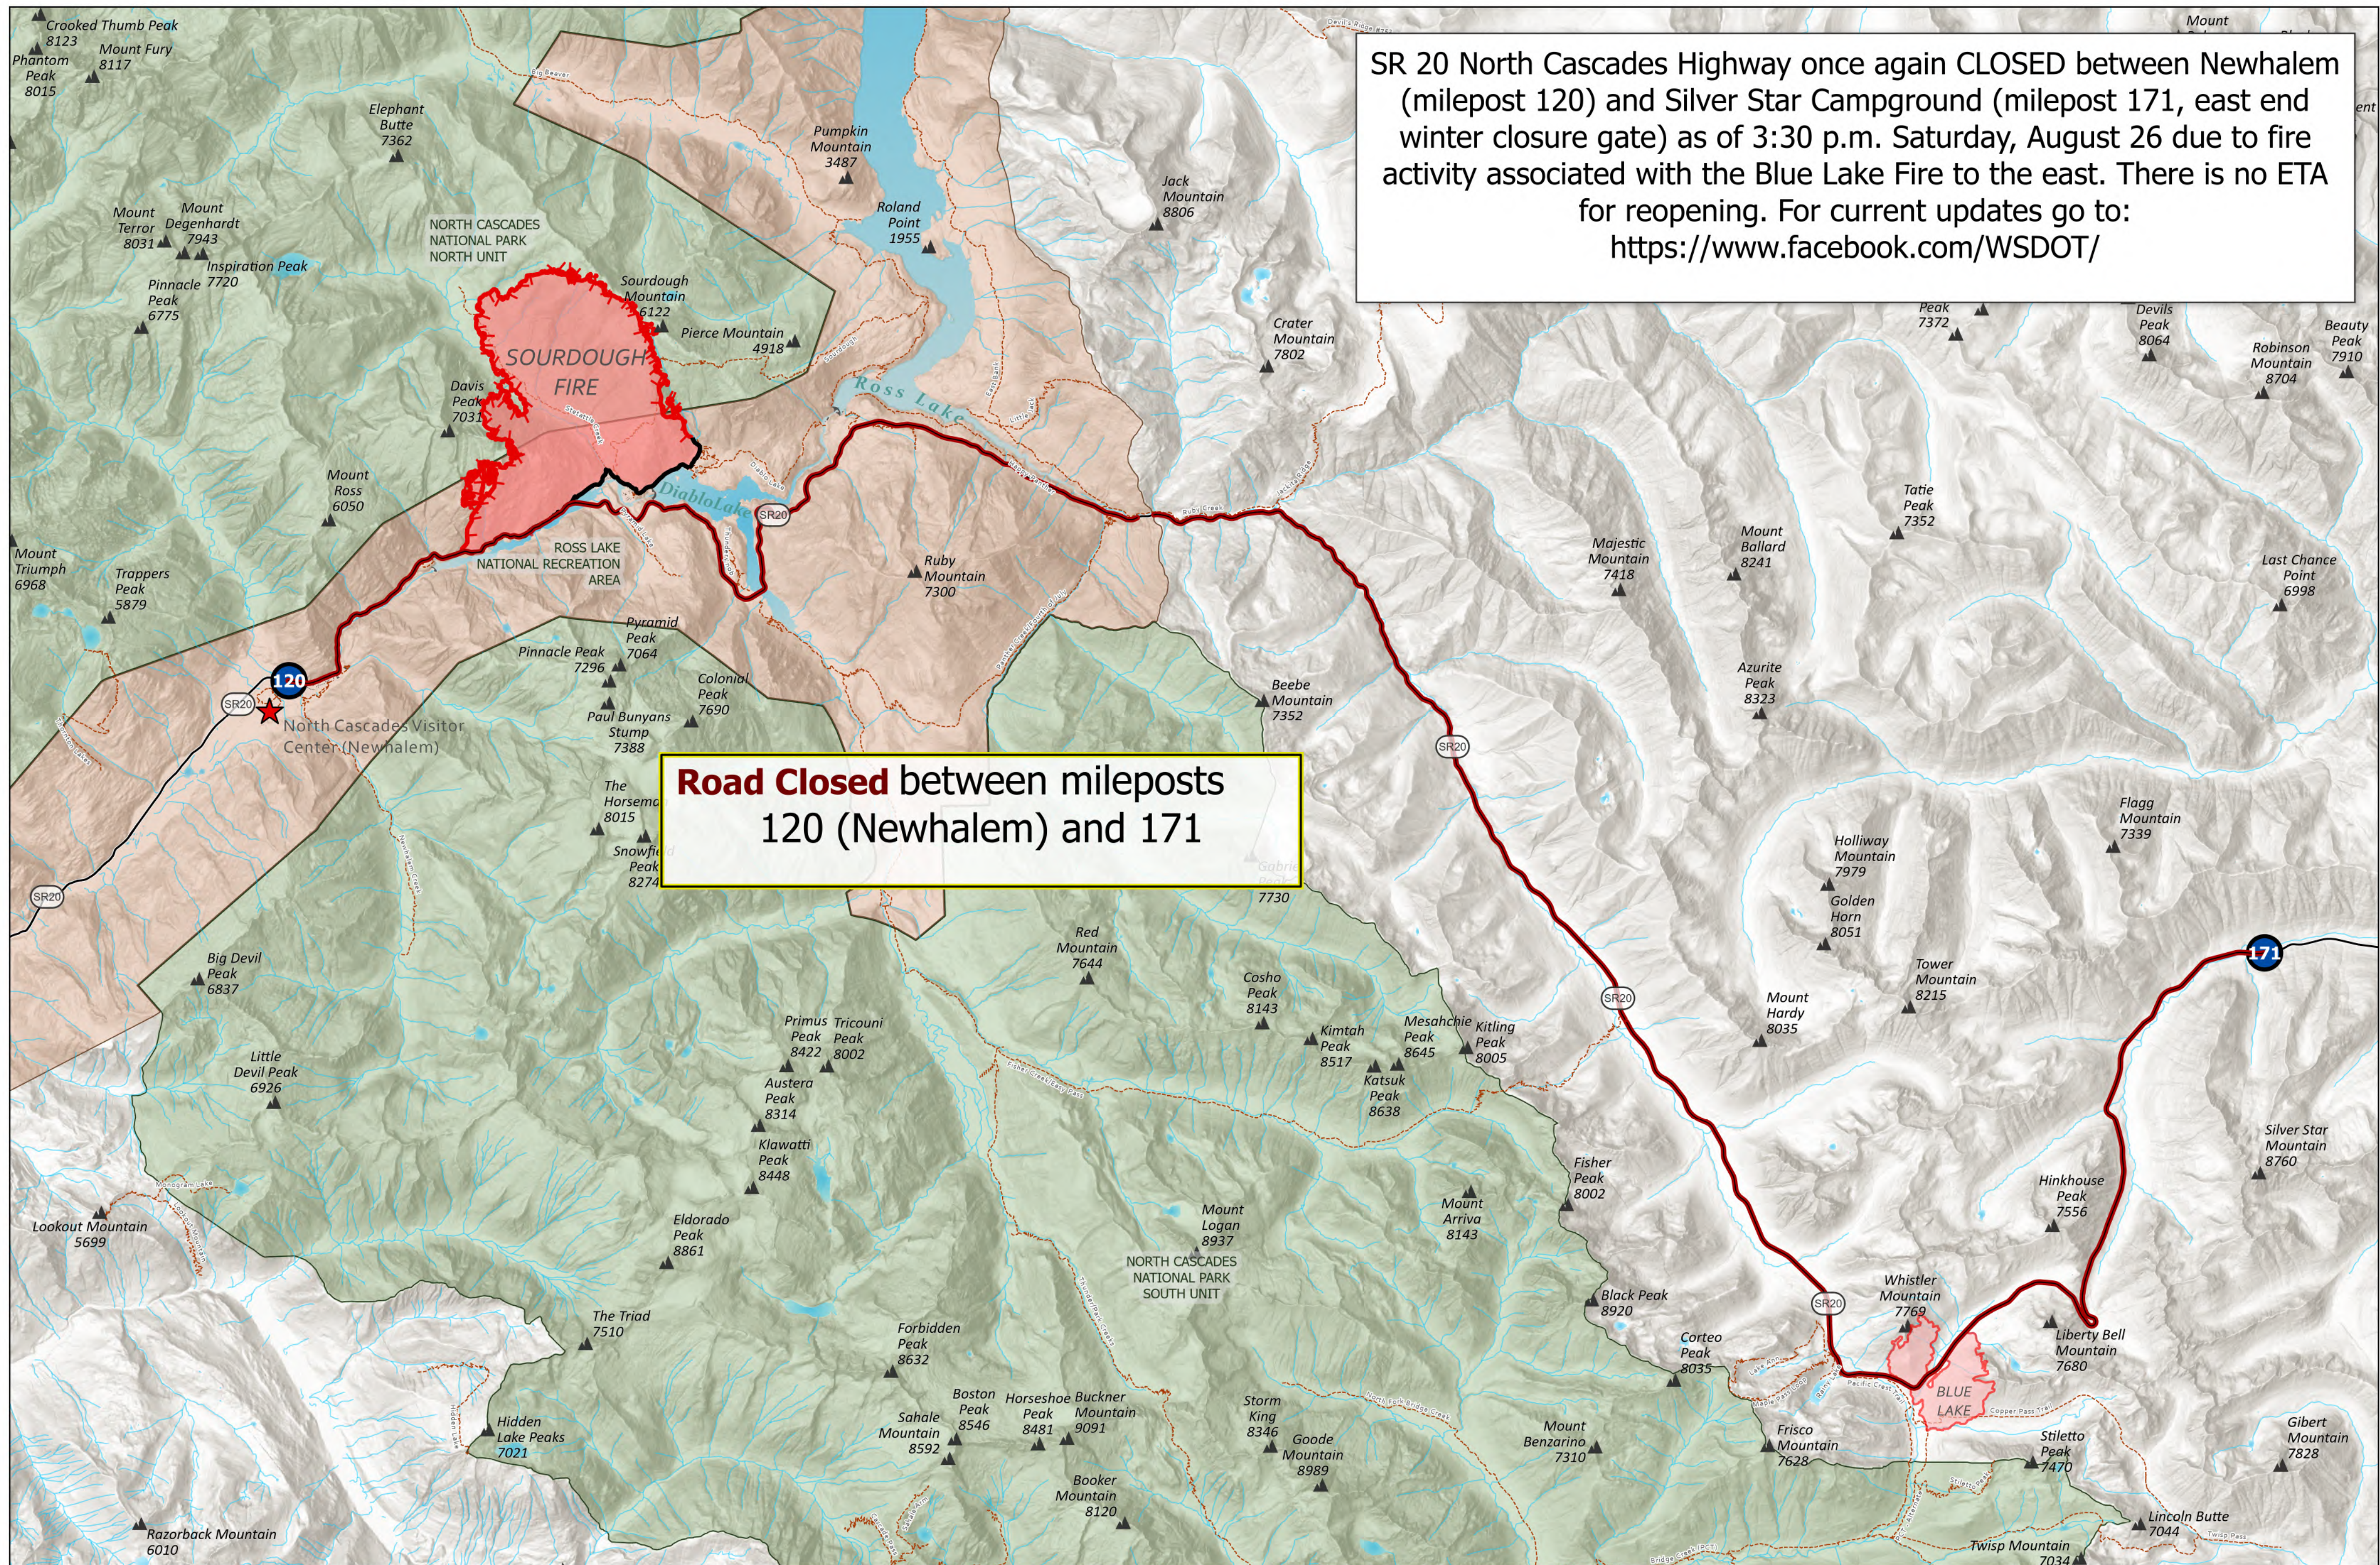

# Information

SR 20 North Cascades Highway once again **CLOSED** between Newhalem (milepost 120) and Silver Star Campground (milepost 171, east end winter closure gate) as of 3:30 p.m. Saturday, August 26 due to fire activity associated with the Blue Lake Fire to the east. There is no ETA for reopening. For current updates go to: <https://www.facebook.com/WSDOT/>

**Road Closed** between mileposts 120 (Newhalem) and 171

**Sourdough**  
**WA-NCP-000262**  
**8/29/2023**

6234 acres at 08/28/23 @2346

- Road Closed
- Trails
- Ross Lake NRA
- Milepost Markers
- North Cascades NPS