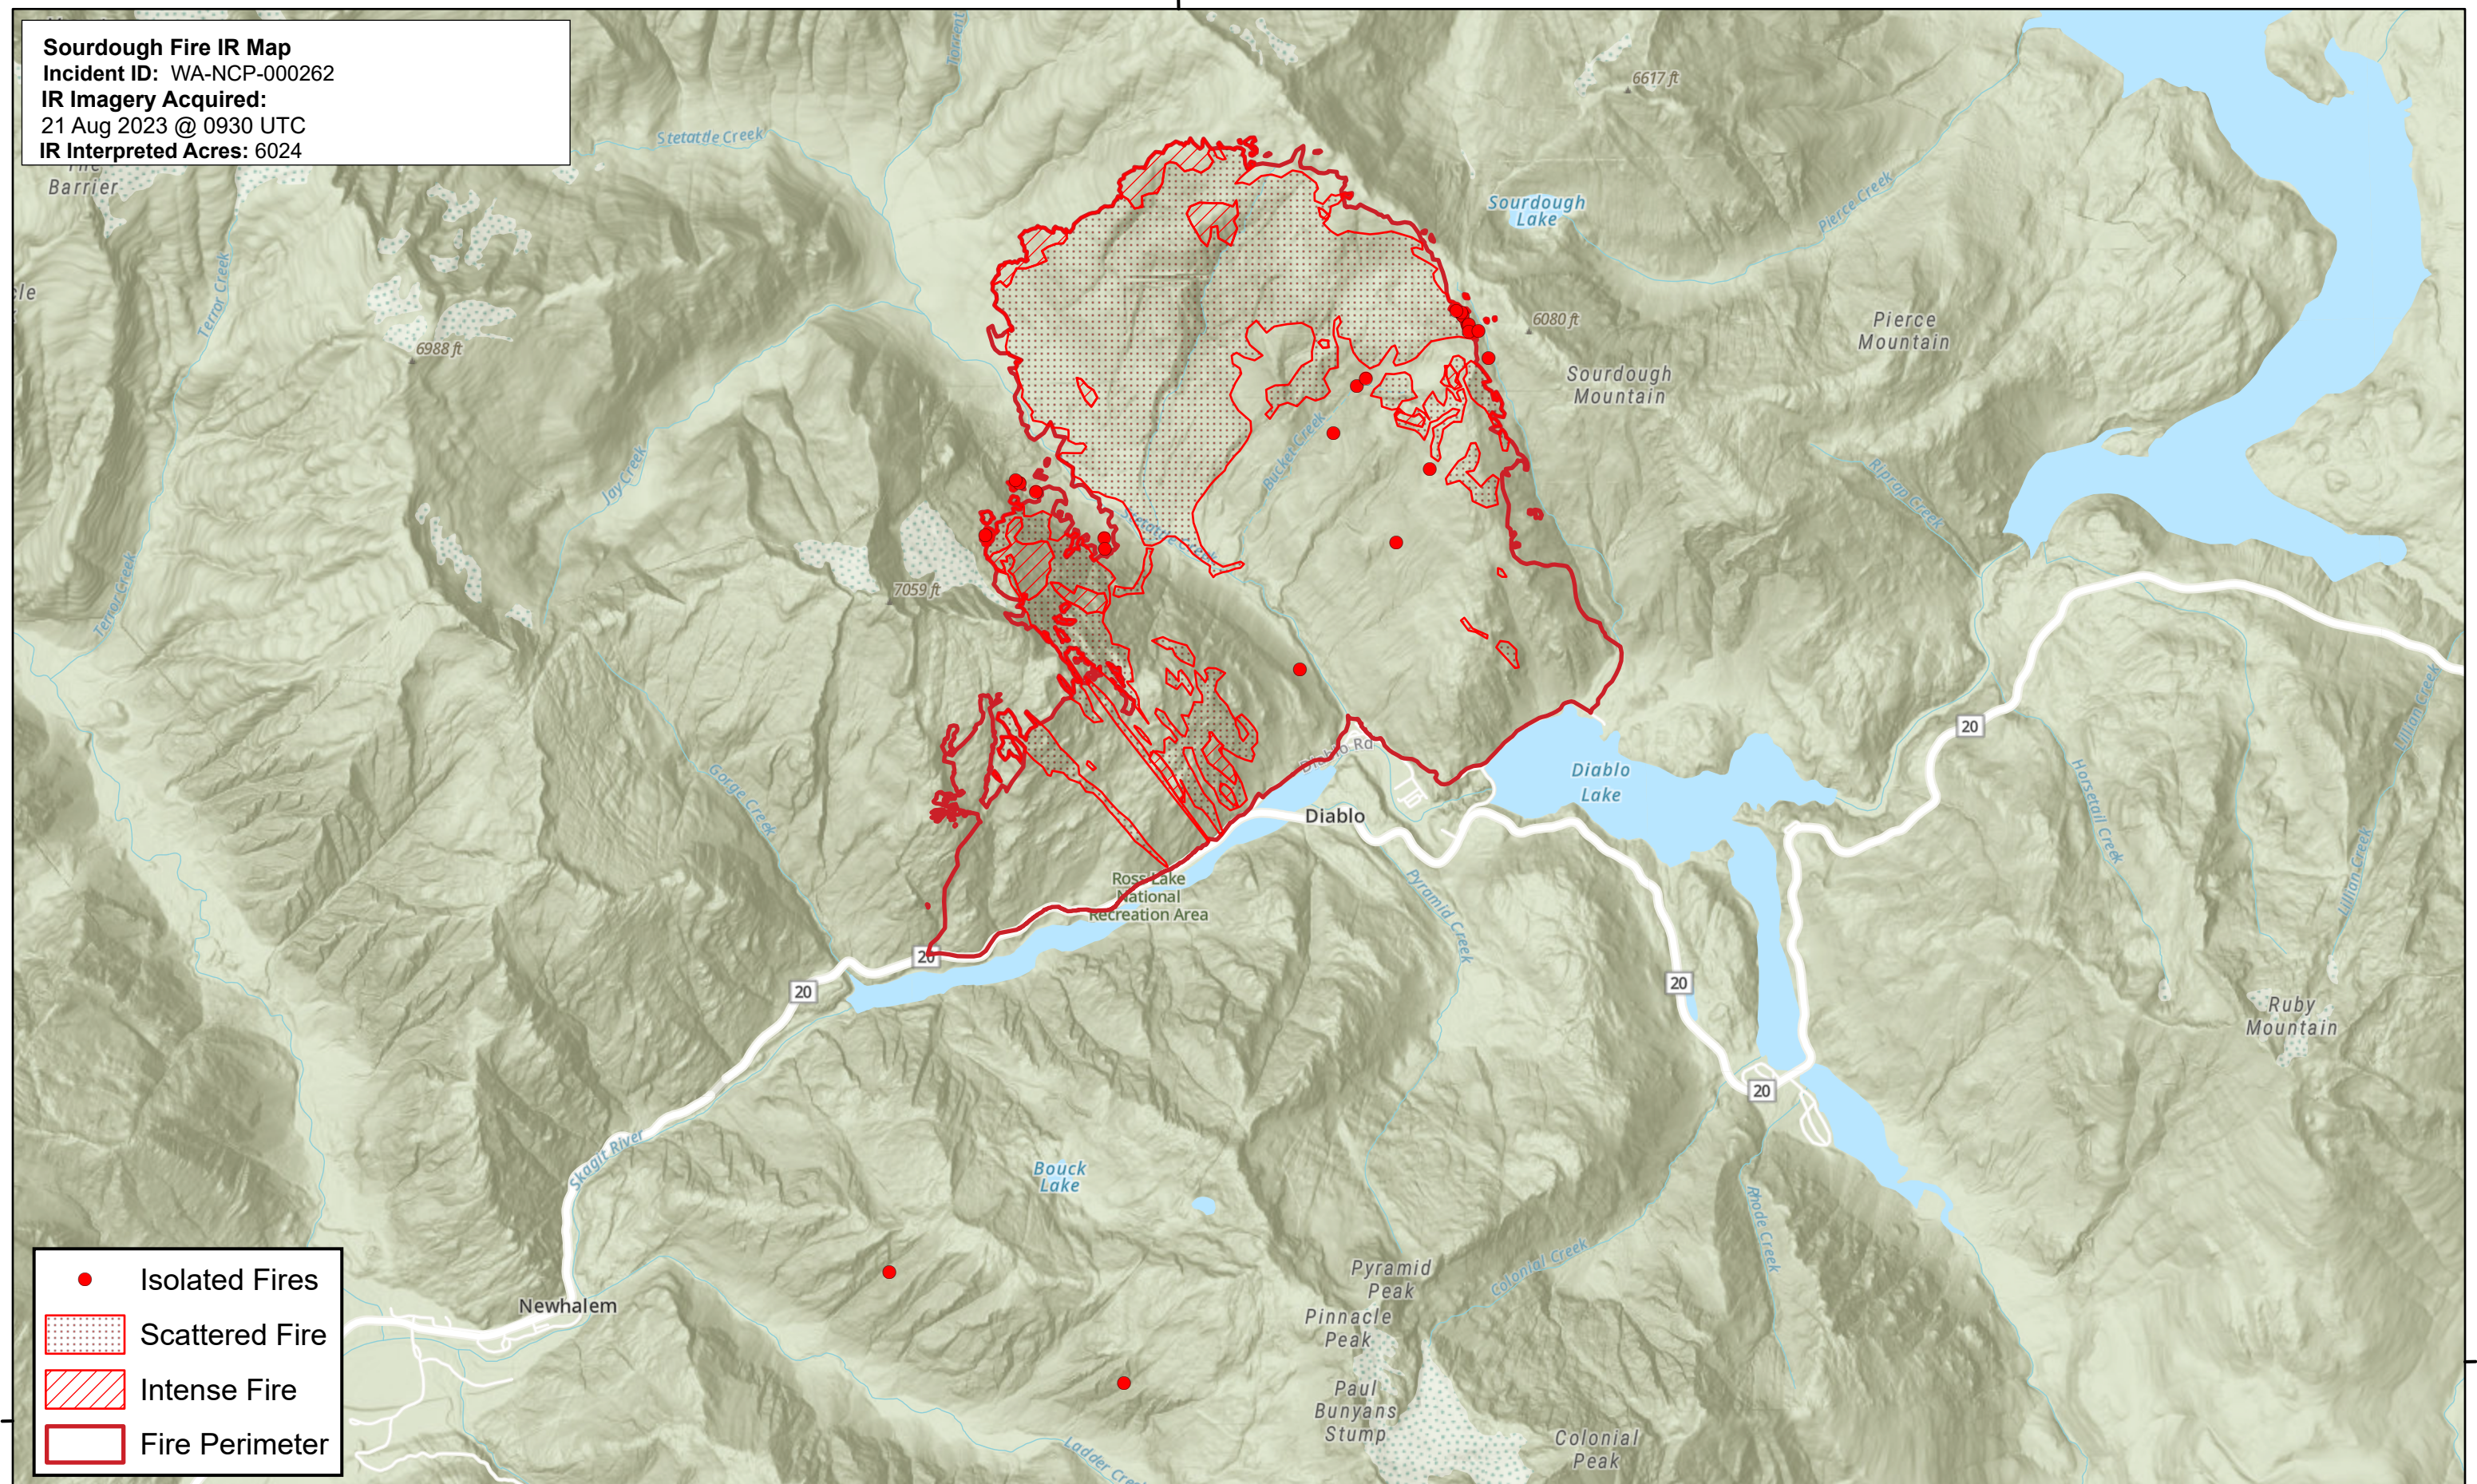

Sourdough Fire IR Map
 Incident ID: WA-NCP-000262
 IR Imagery Acquired:
 21 Aug 2023 @ 0930 UTC
 IR Interpreted Acres: 6024

- Isolated Fires
- Scattered Fire
- Intense Fire
- Fire Perimeter