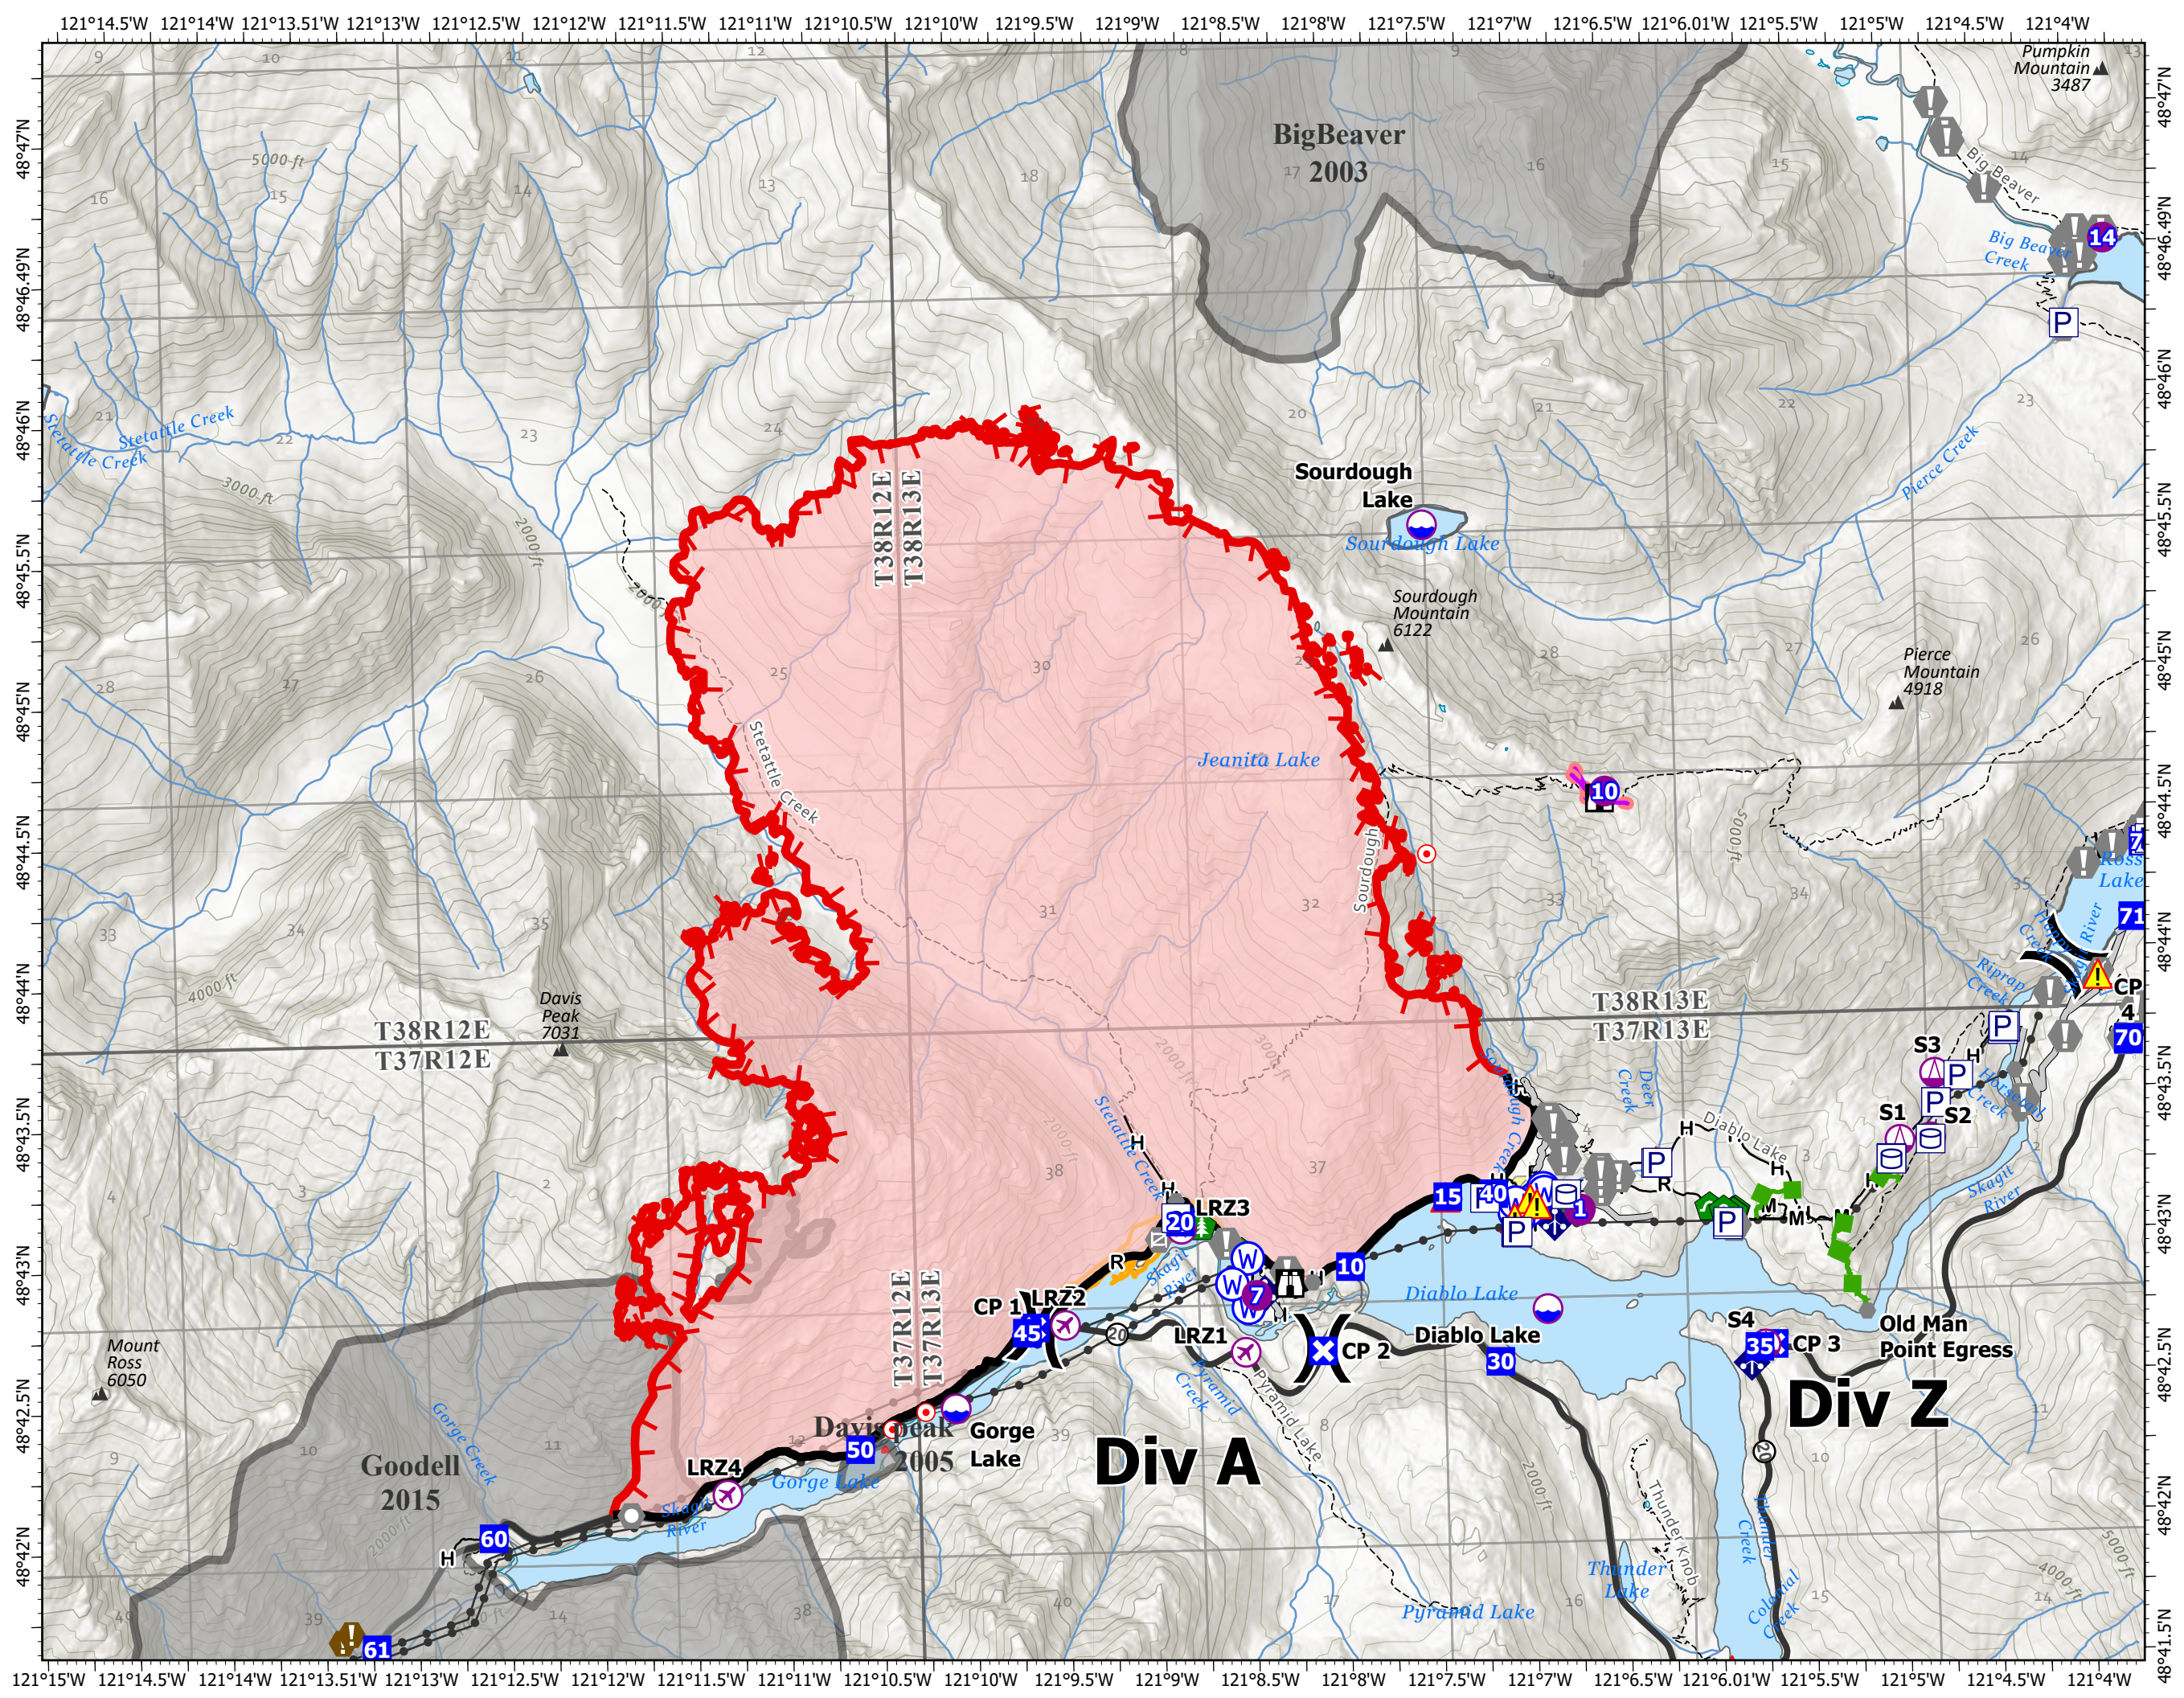

Operations

Sourdough
WA-NCP-000262
8/29/2023

6234 acres at 08/28/23 @2346

- Other Property
- Pump
- Water Tank
- Aerial Hazard
- UAS Launch and Recovery
- Dip Site
- Helispot
- Sling Site
- Division Break
- Drop Point
- Closure
- Lookout
- Hot Spot - Spot Fire
- Value at Risk
- Other
- Landmark
- Gate
- Bridge
- Hazard Tree
- Culvert
- Mobile Weather Unit
- Hazard
- Water Source
- Historic Structure
- Mountain Peaks (ft)
- Contained
- Uncontained
- Completed Fuel Break
- Completed Hand Line
- Completed Mixed Construction Line
- Completed Road as Line
- Access or Improved Road
- Other
- Escape Route
- Retardant Drop
- Transmission Lines
- Highways
- Roads
- Trails
- Fuels Treatments
- Fire History
- Seattle City Light Property

North American 1983 Datum.
Lat/Long Grid

0 0.25 0.5 1 Miles