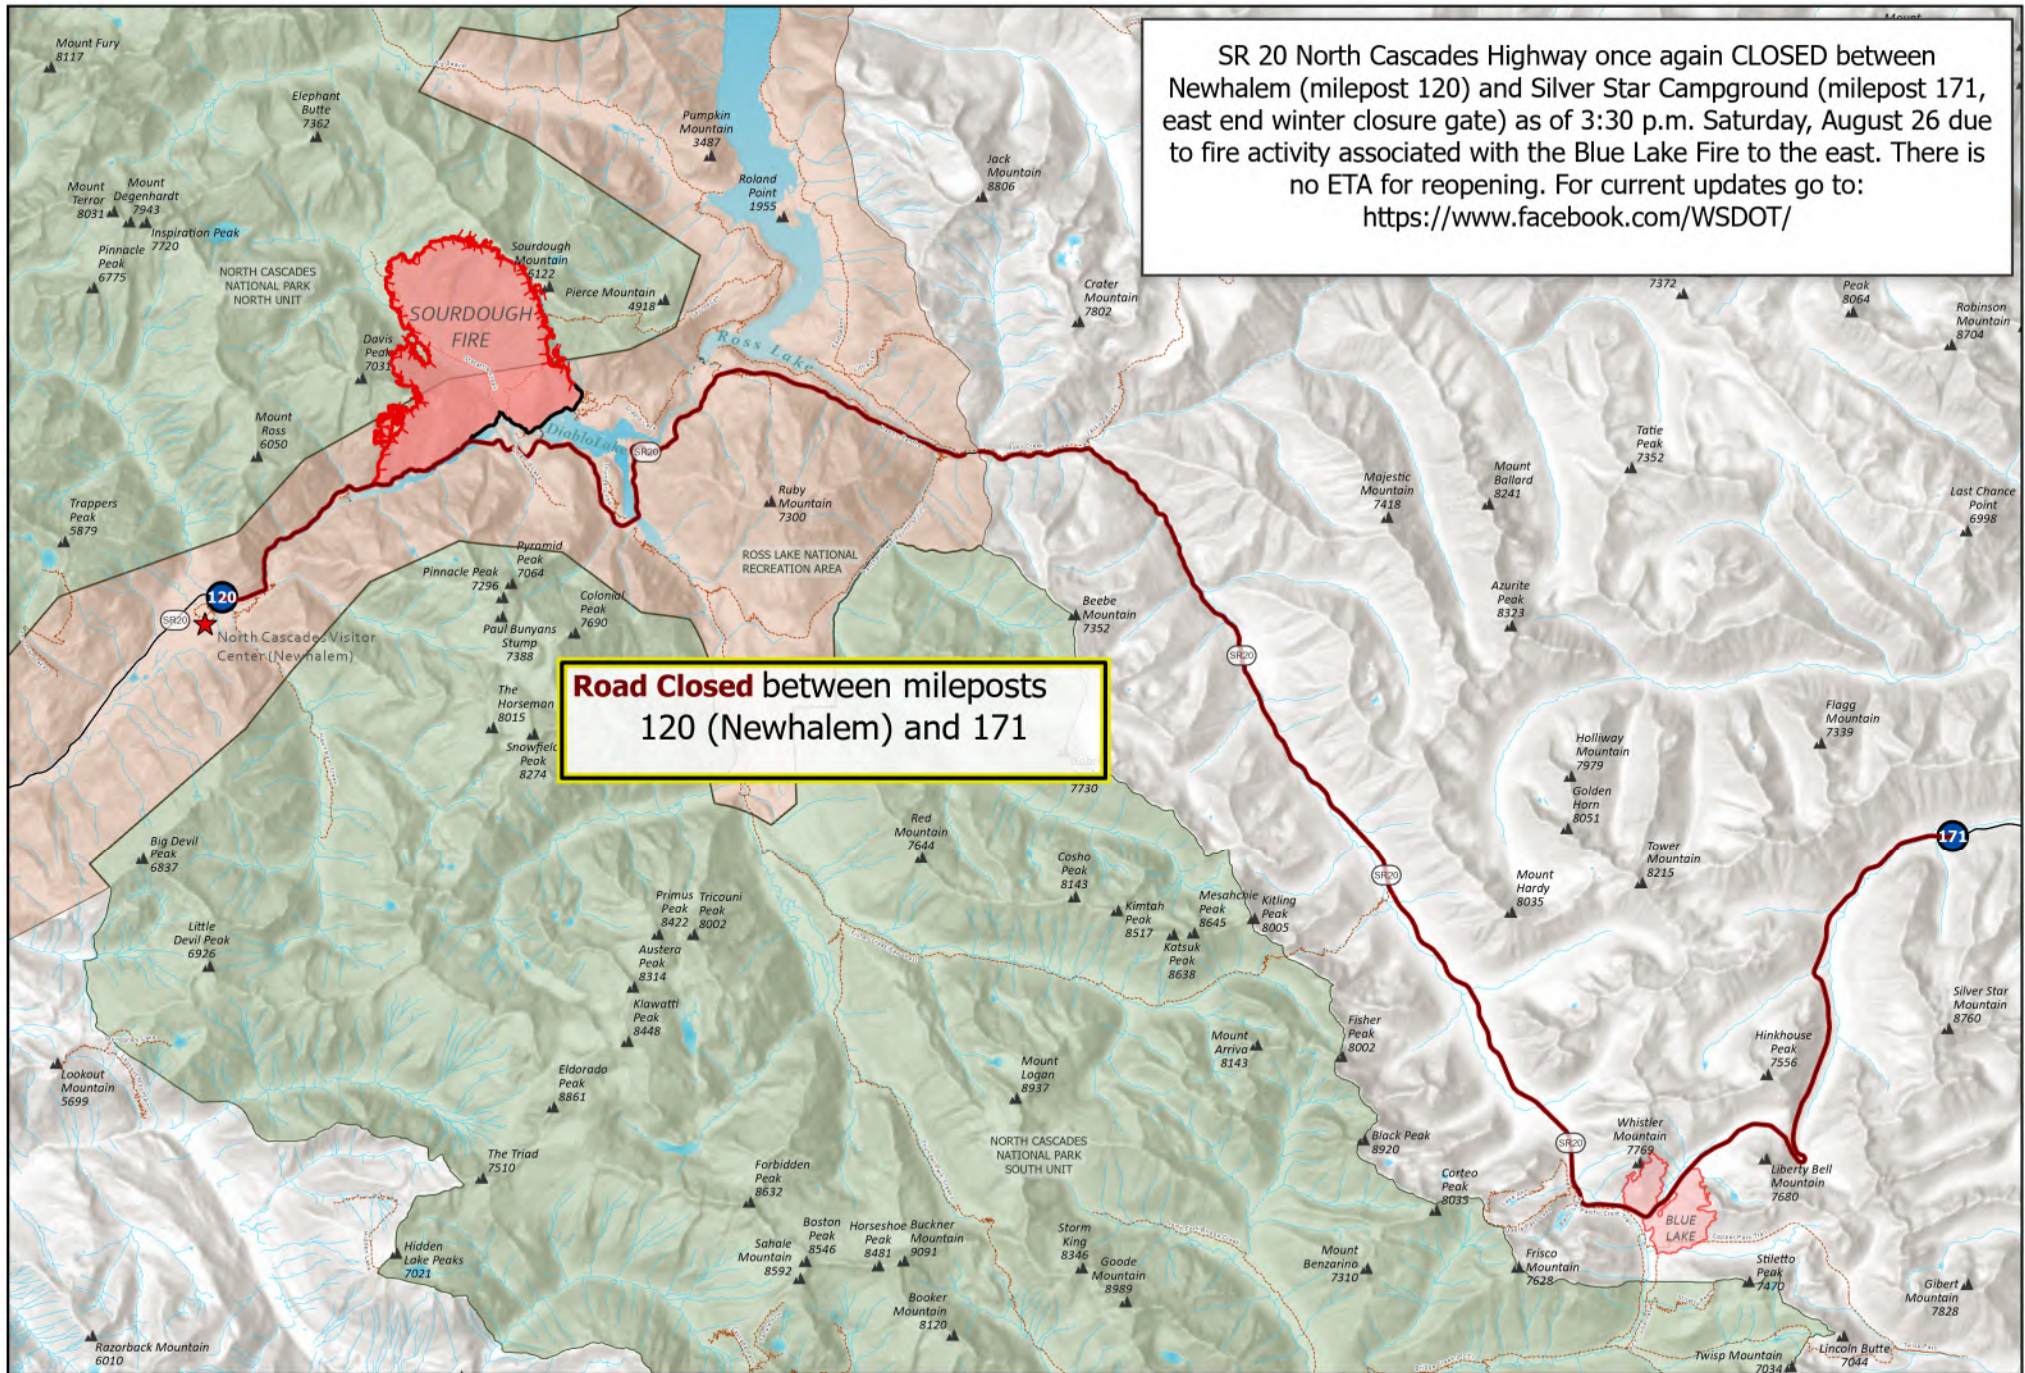

# Information

SR 20 North Cascades Highway once again CLOSED between Newhalem (milepost 120) and Silver Star Campground (milepost 171, east end winter closure gate) as of 3:30 p.m. Saturday, August 26 due to fire activity associated with the Blue Lake Fire to the east. There is no ETA for reopening. For current updates go to: <https://www.facebook.com/WSDOT/>

**Road Closed** between mileposts 120 (Newhalem) and 171

**Sourdough**  
**WA-NCP-000262**  
**8/29/2023**

6234 acres at 08/28/23 @2346

- Road Closed
- Trails
- Ross Lake NRA
- Milepost Markers
- North Cascades NPS