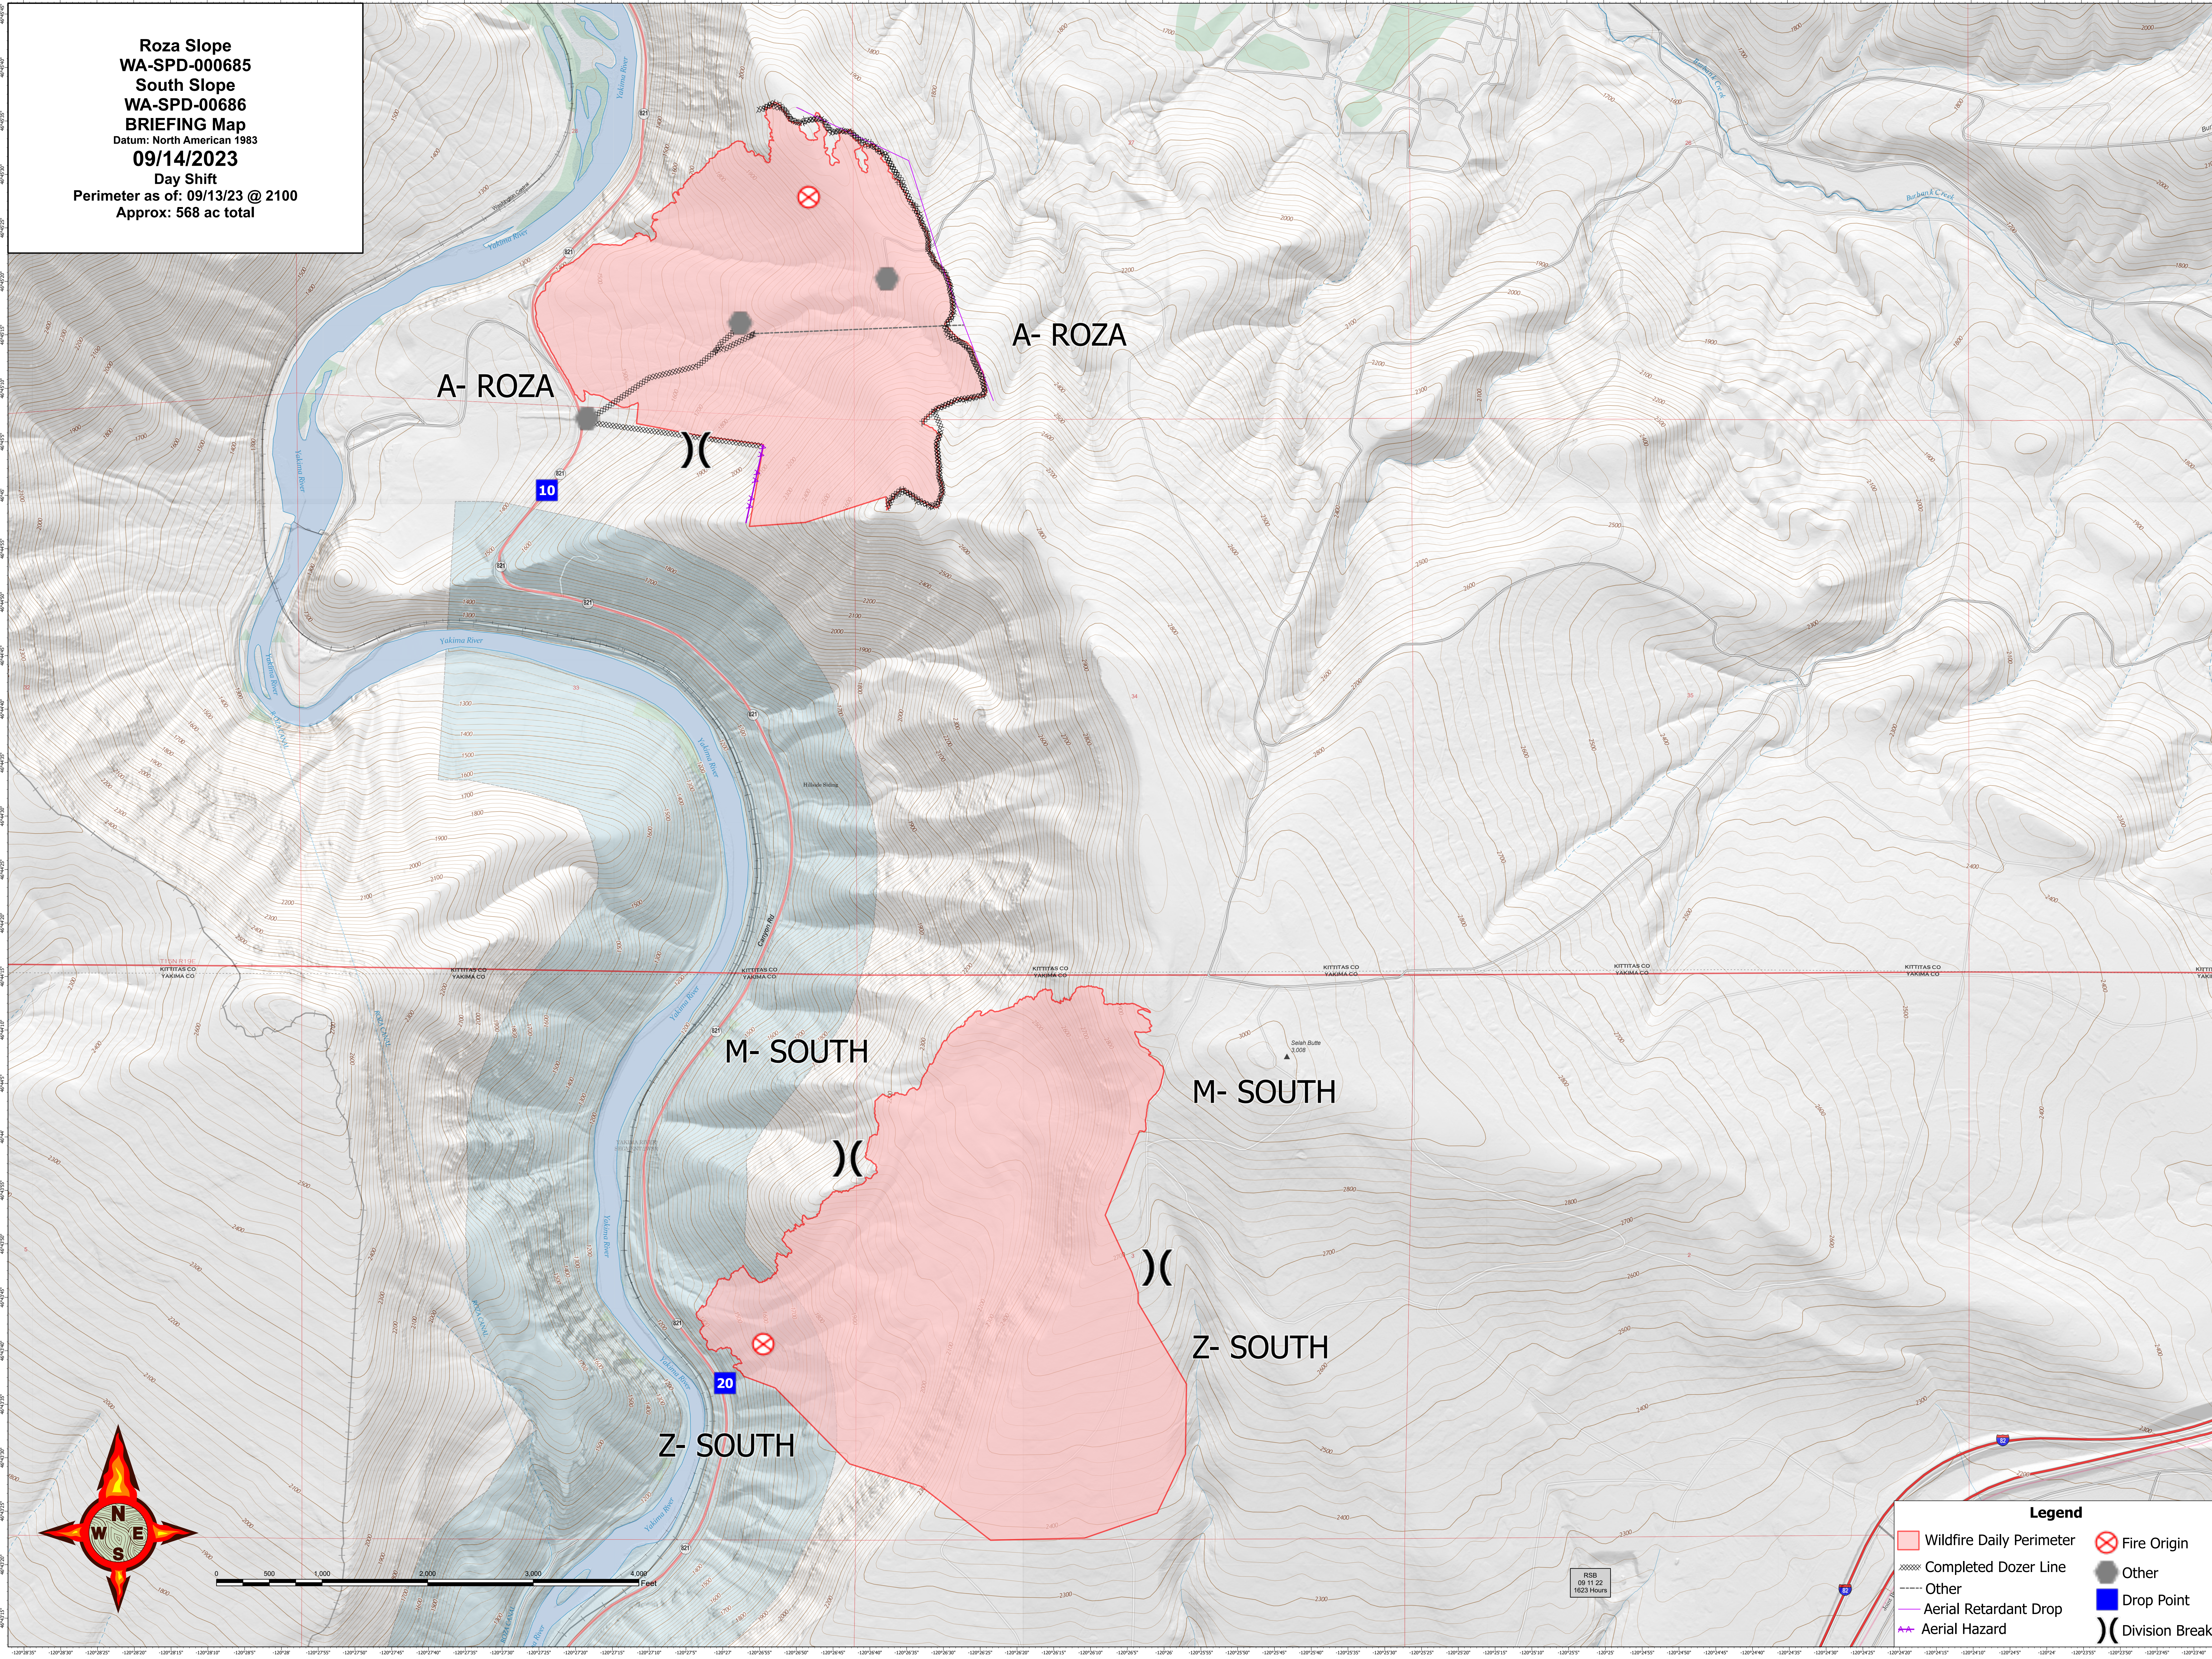

Roza Slope
WA-SPD-000685
South Slope
WA-SPD-00686
BRIEFING Map
 Datum: North American 1983
09/14/2023
 Day Shift
 Perimeter as of: 09/13/23 @ 2100
 Approx: 568 ac total

Legend

- Wildfire Daily Perimeter
- Completed Dozer Line
- Other
- Aerial Retardant Drop
- Aerial Hazard
- Fire Origin
- Other
- Drop Point
- Division Break

RSB
 09/13/23
 1623 Hours