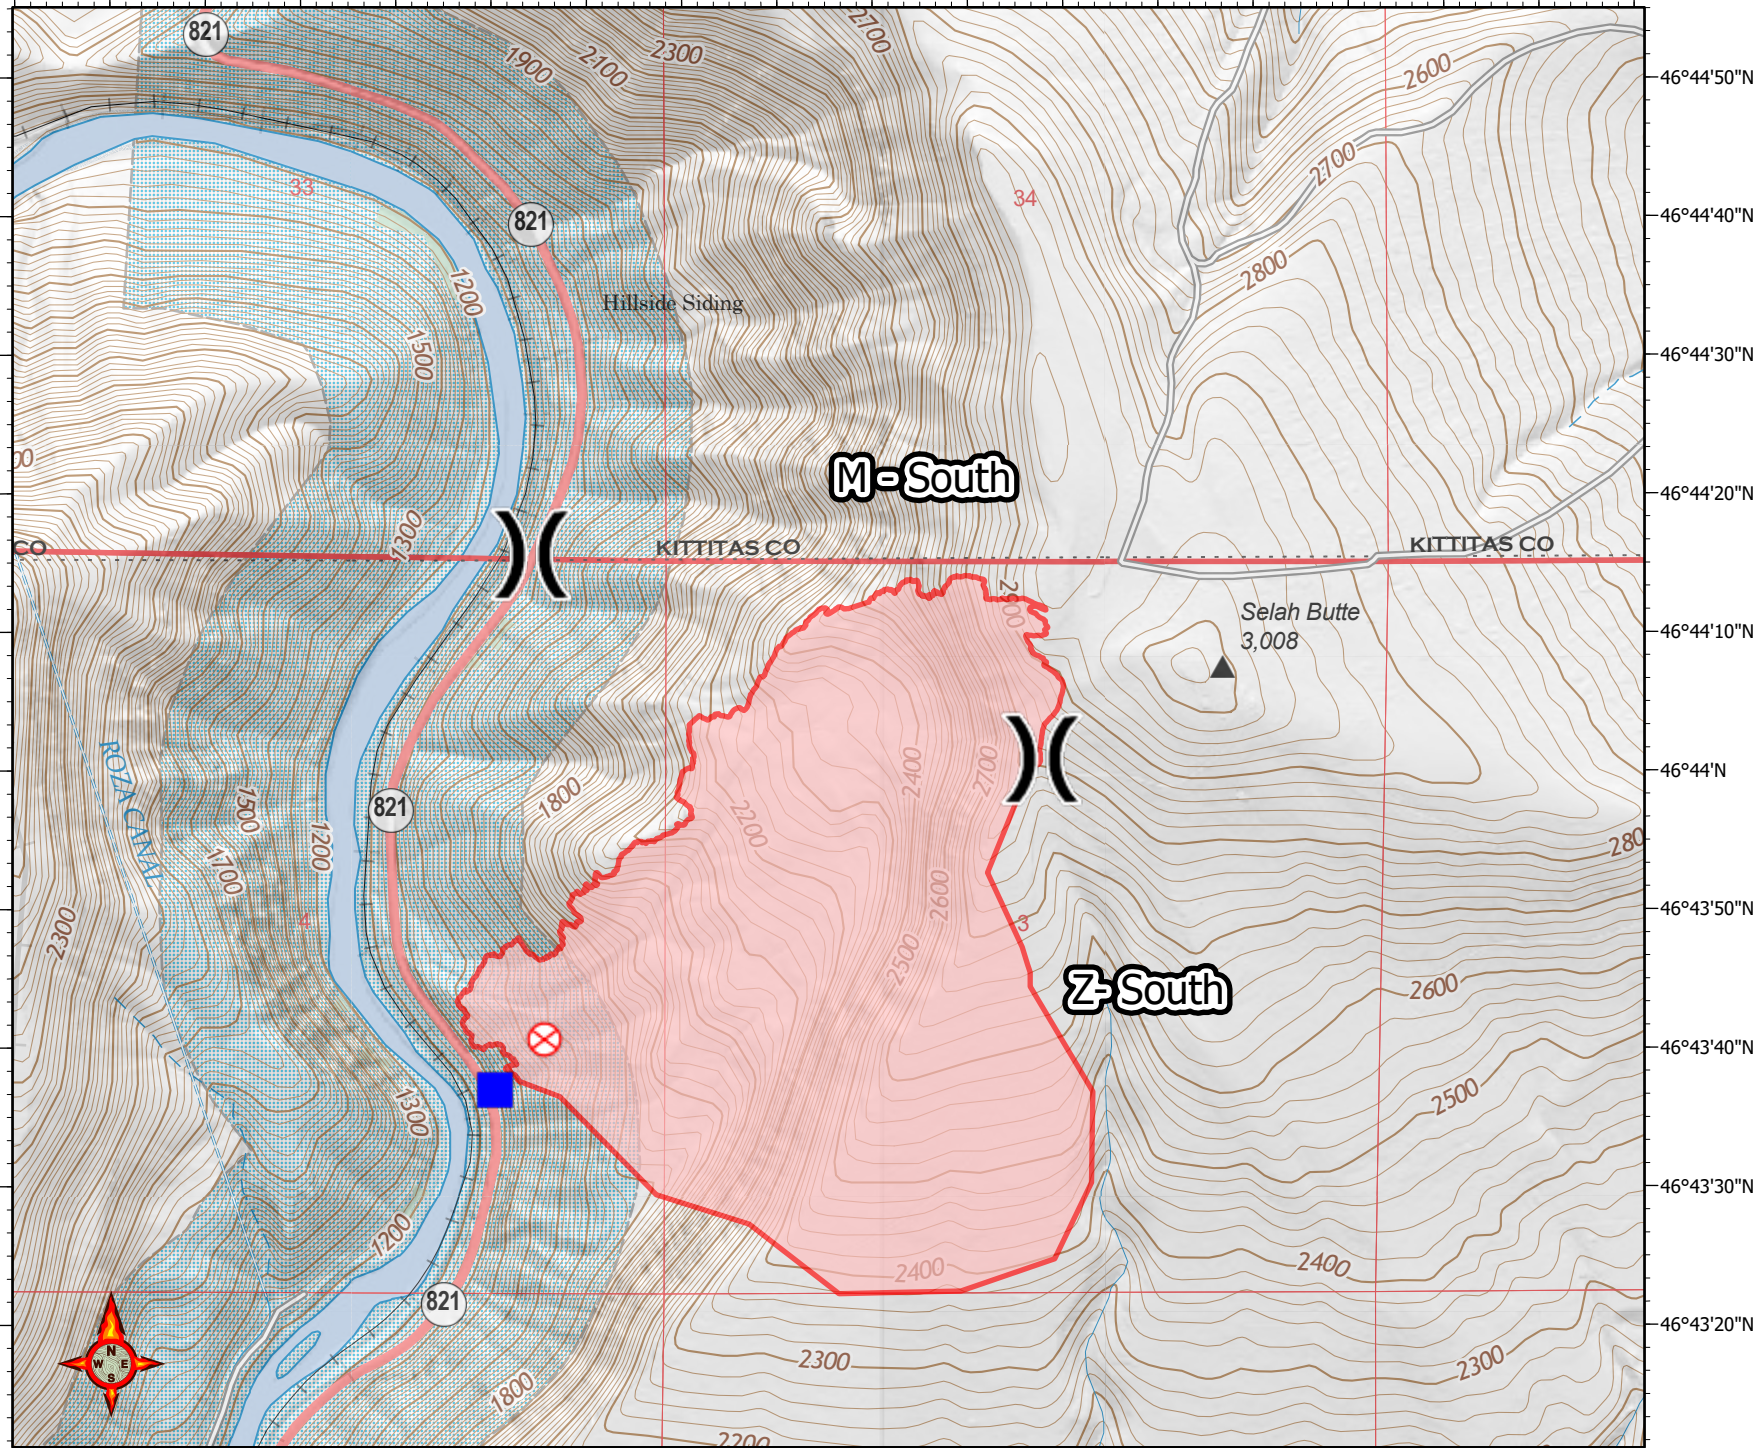

South Slope  
SPD-00686  
IAP Map  
Shift 09/14/2023

120°27'50"W 120°27'30"W 120°27'10"W 120°27'W 120°26'50"W 120°26'30"W 120°26'10"W 120°26'W 120°25'50"W 120°25'30"W 120°25'10"W 120°25'W

Perimeter as of:  
09/13/23 @ 2127  
341 acres

### Legend

SS\_EventPolygon

Wildfire Daily Perimeter

SS\_EventPoint

Division Break

Drop Point

Fire Origin

0 0.38 0.75 1.5  
Miles

RB  
09 13 23  
2129 Hours

120°27'50"W 120°27'30"W 120°27'10"W 120°27'W 120°26'50"W 120°26'30"W 120°26'10"W 120°26'W 120°25'50"W 120°25'30"W 120°25'10"W 120°25'W