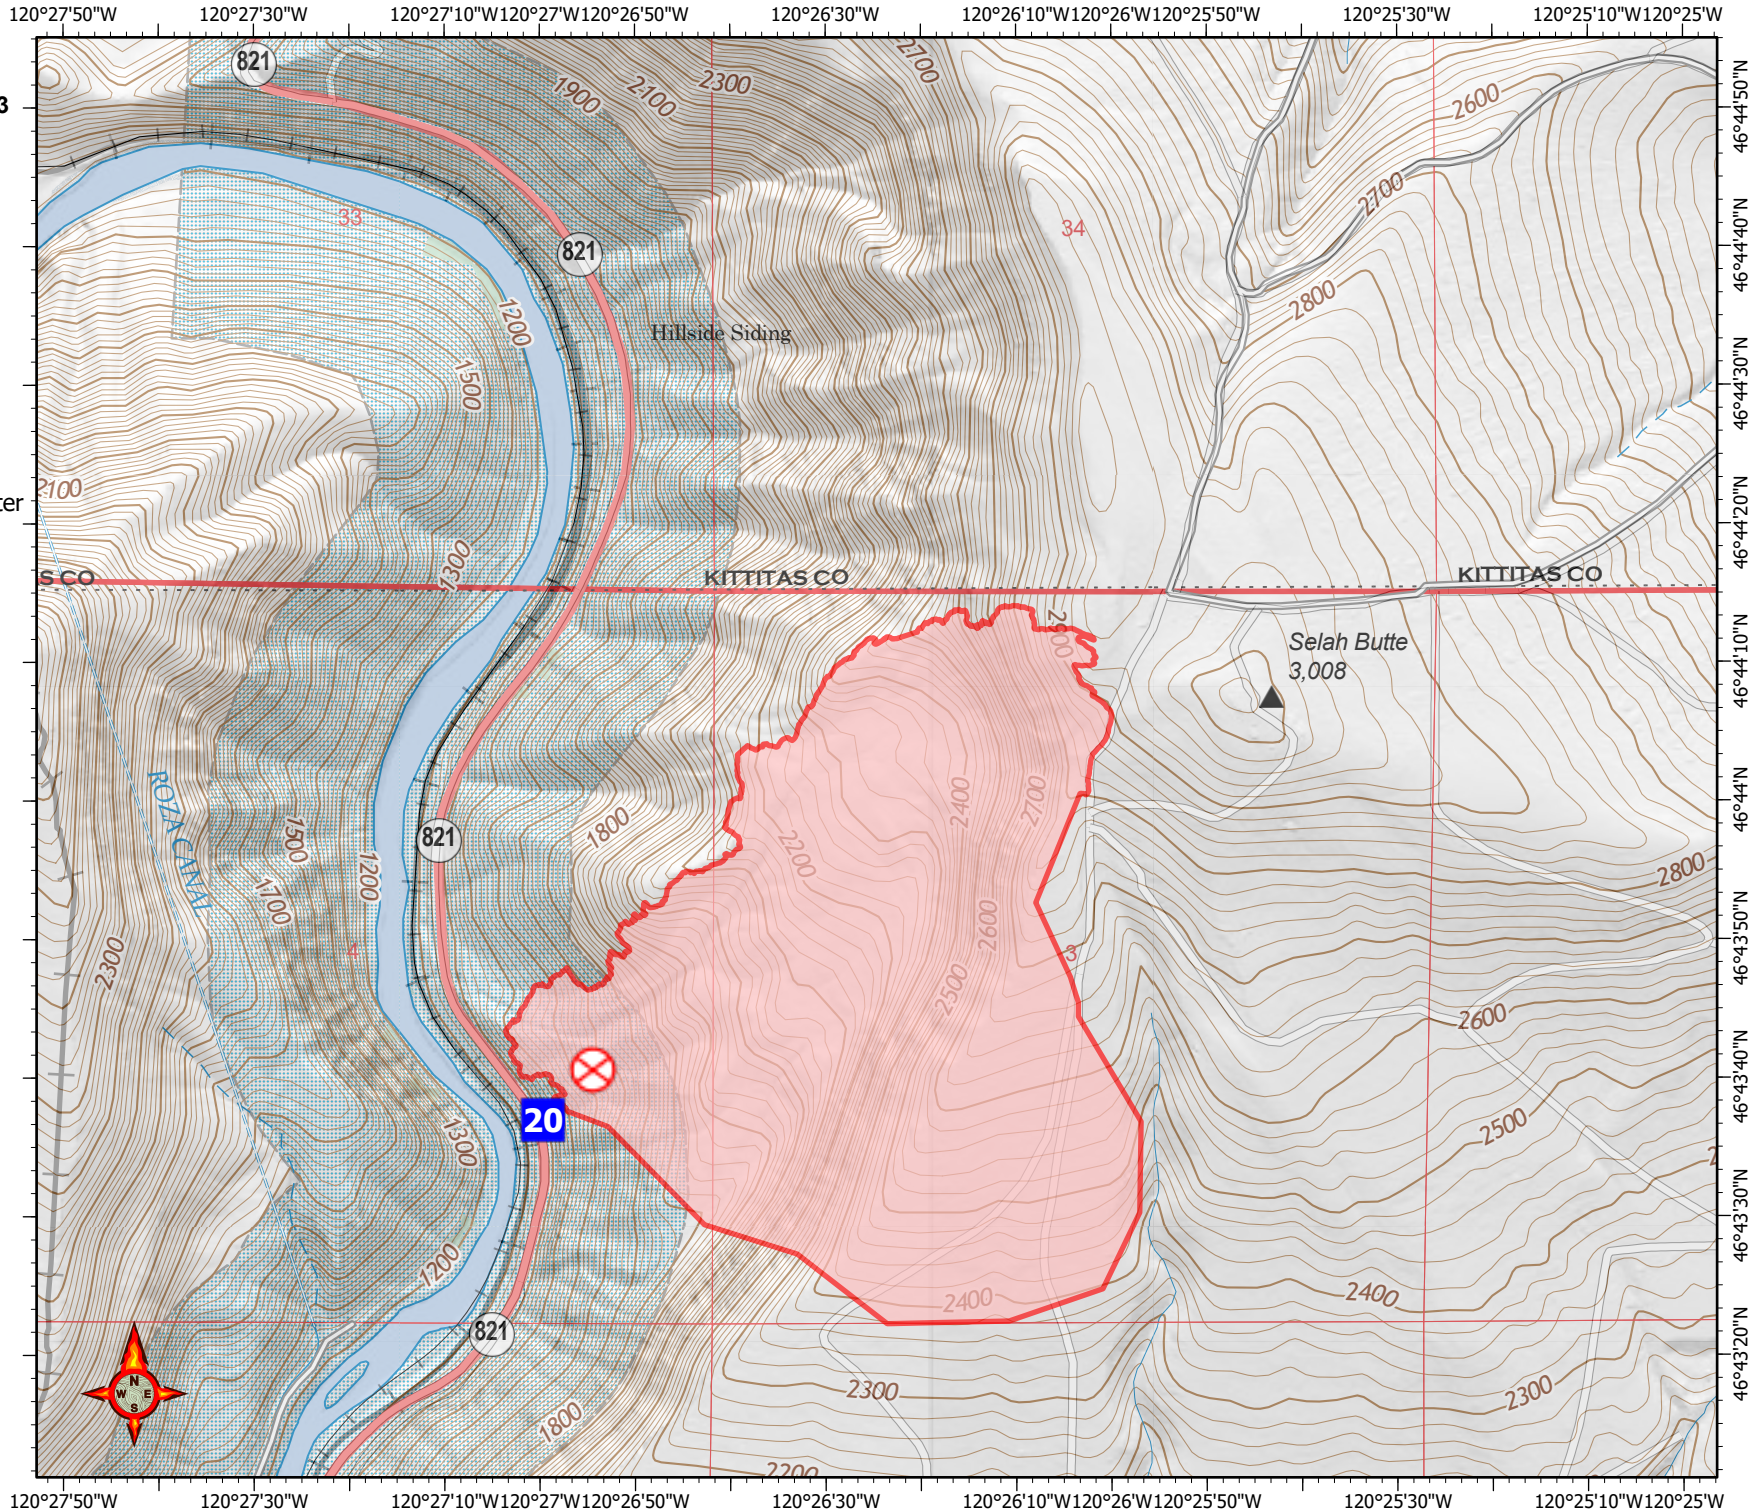

South Slope  
SPD-00686  
IAP Map

Shift 09/15/2023- 09/17/2023

Perimeter as of:  
09/13/23 @ 2127  
341 acres

### Legend

-  Wildfire Daily Perimeter
-  Drop Point
-  Fire Origin

RB  
09 14 23  
1430 Hours