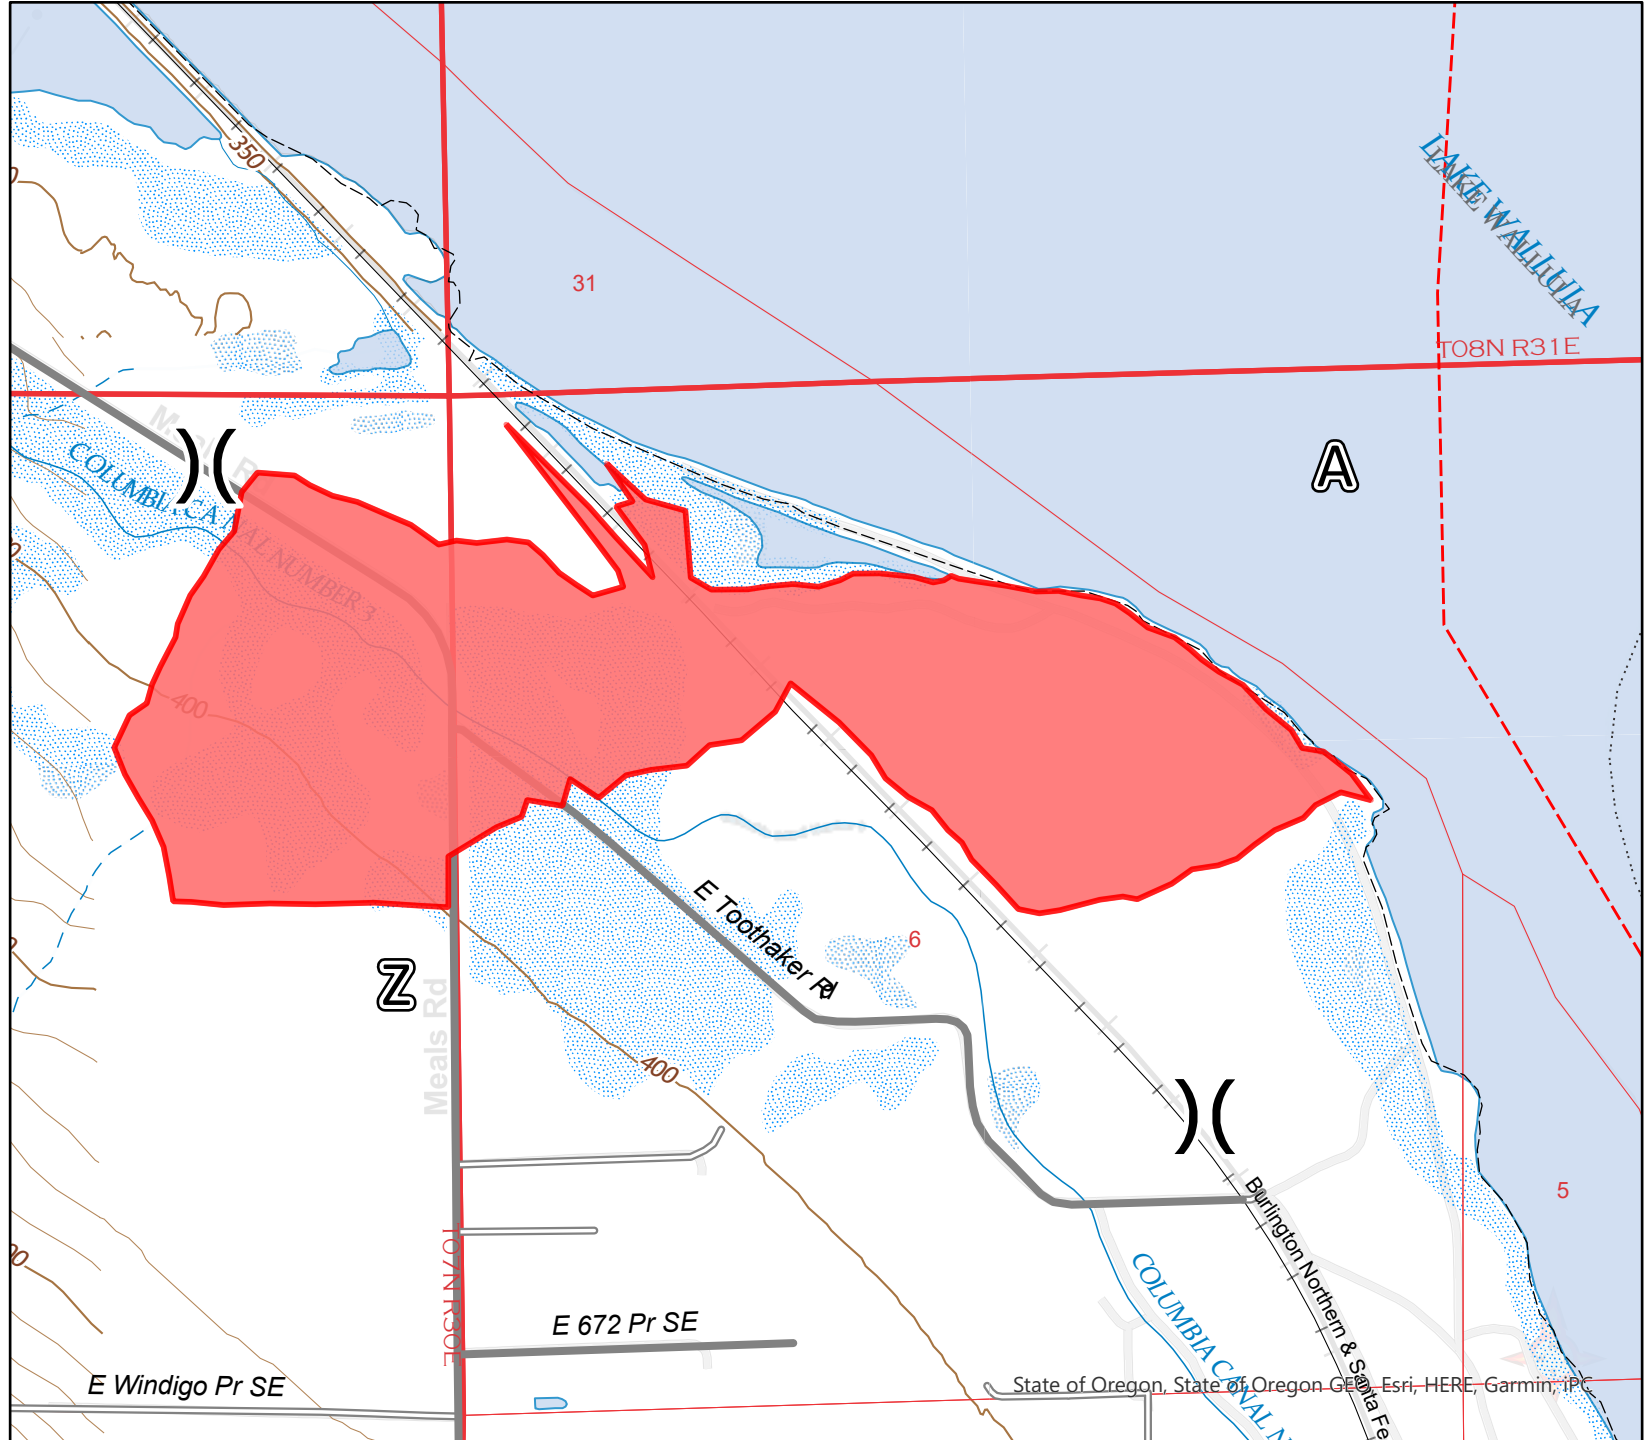

Toothaker WA-WFS-000415 IAP Map

08/18/23 Shift

Perimeter as of: 08/18/23 @ 1213
188 ac

Legend

 Wildfire Perimeter

Major Roads and Forest Roads

 Interstates and US Highways

 State Routes

 Major Roads

Active Roads

 1: DNR Active Roads

 9: Non DNR Roads

 Unknown Status

RB
08 18 23
1352 Hours