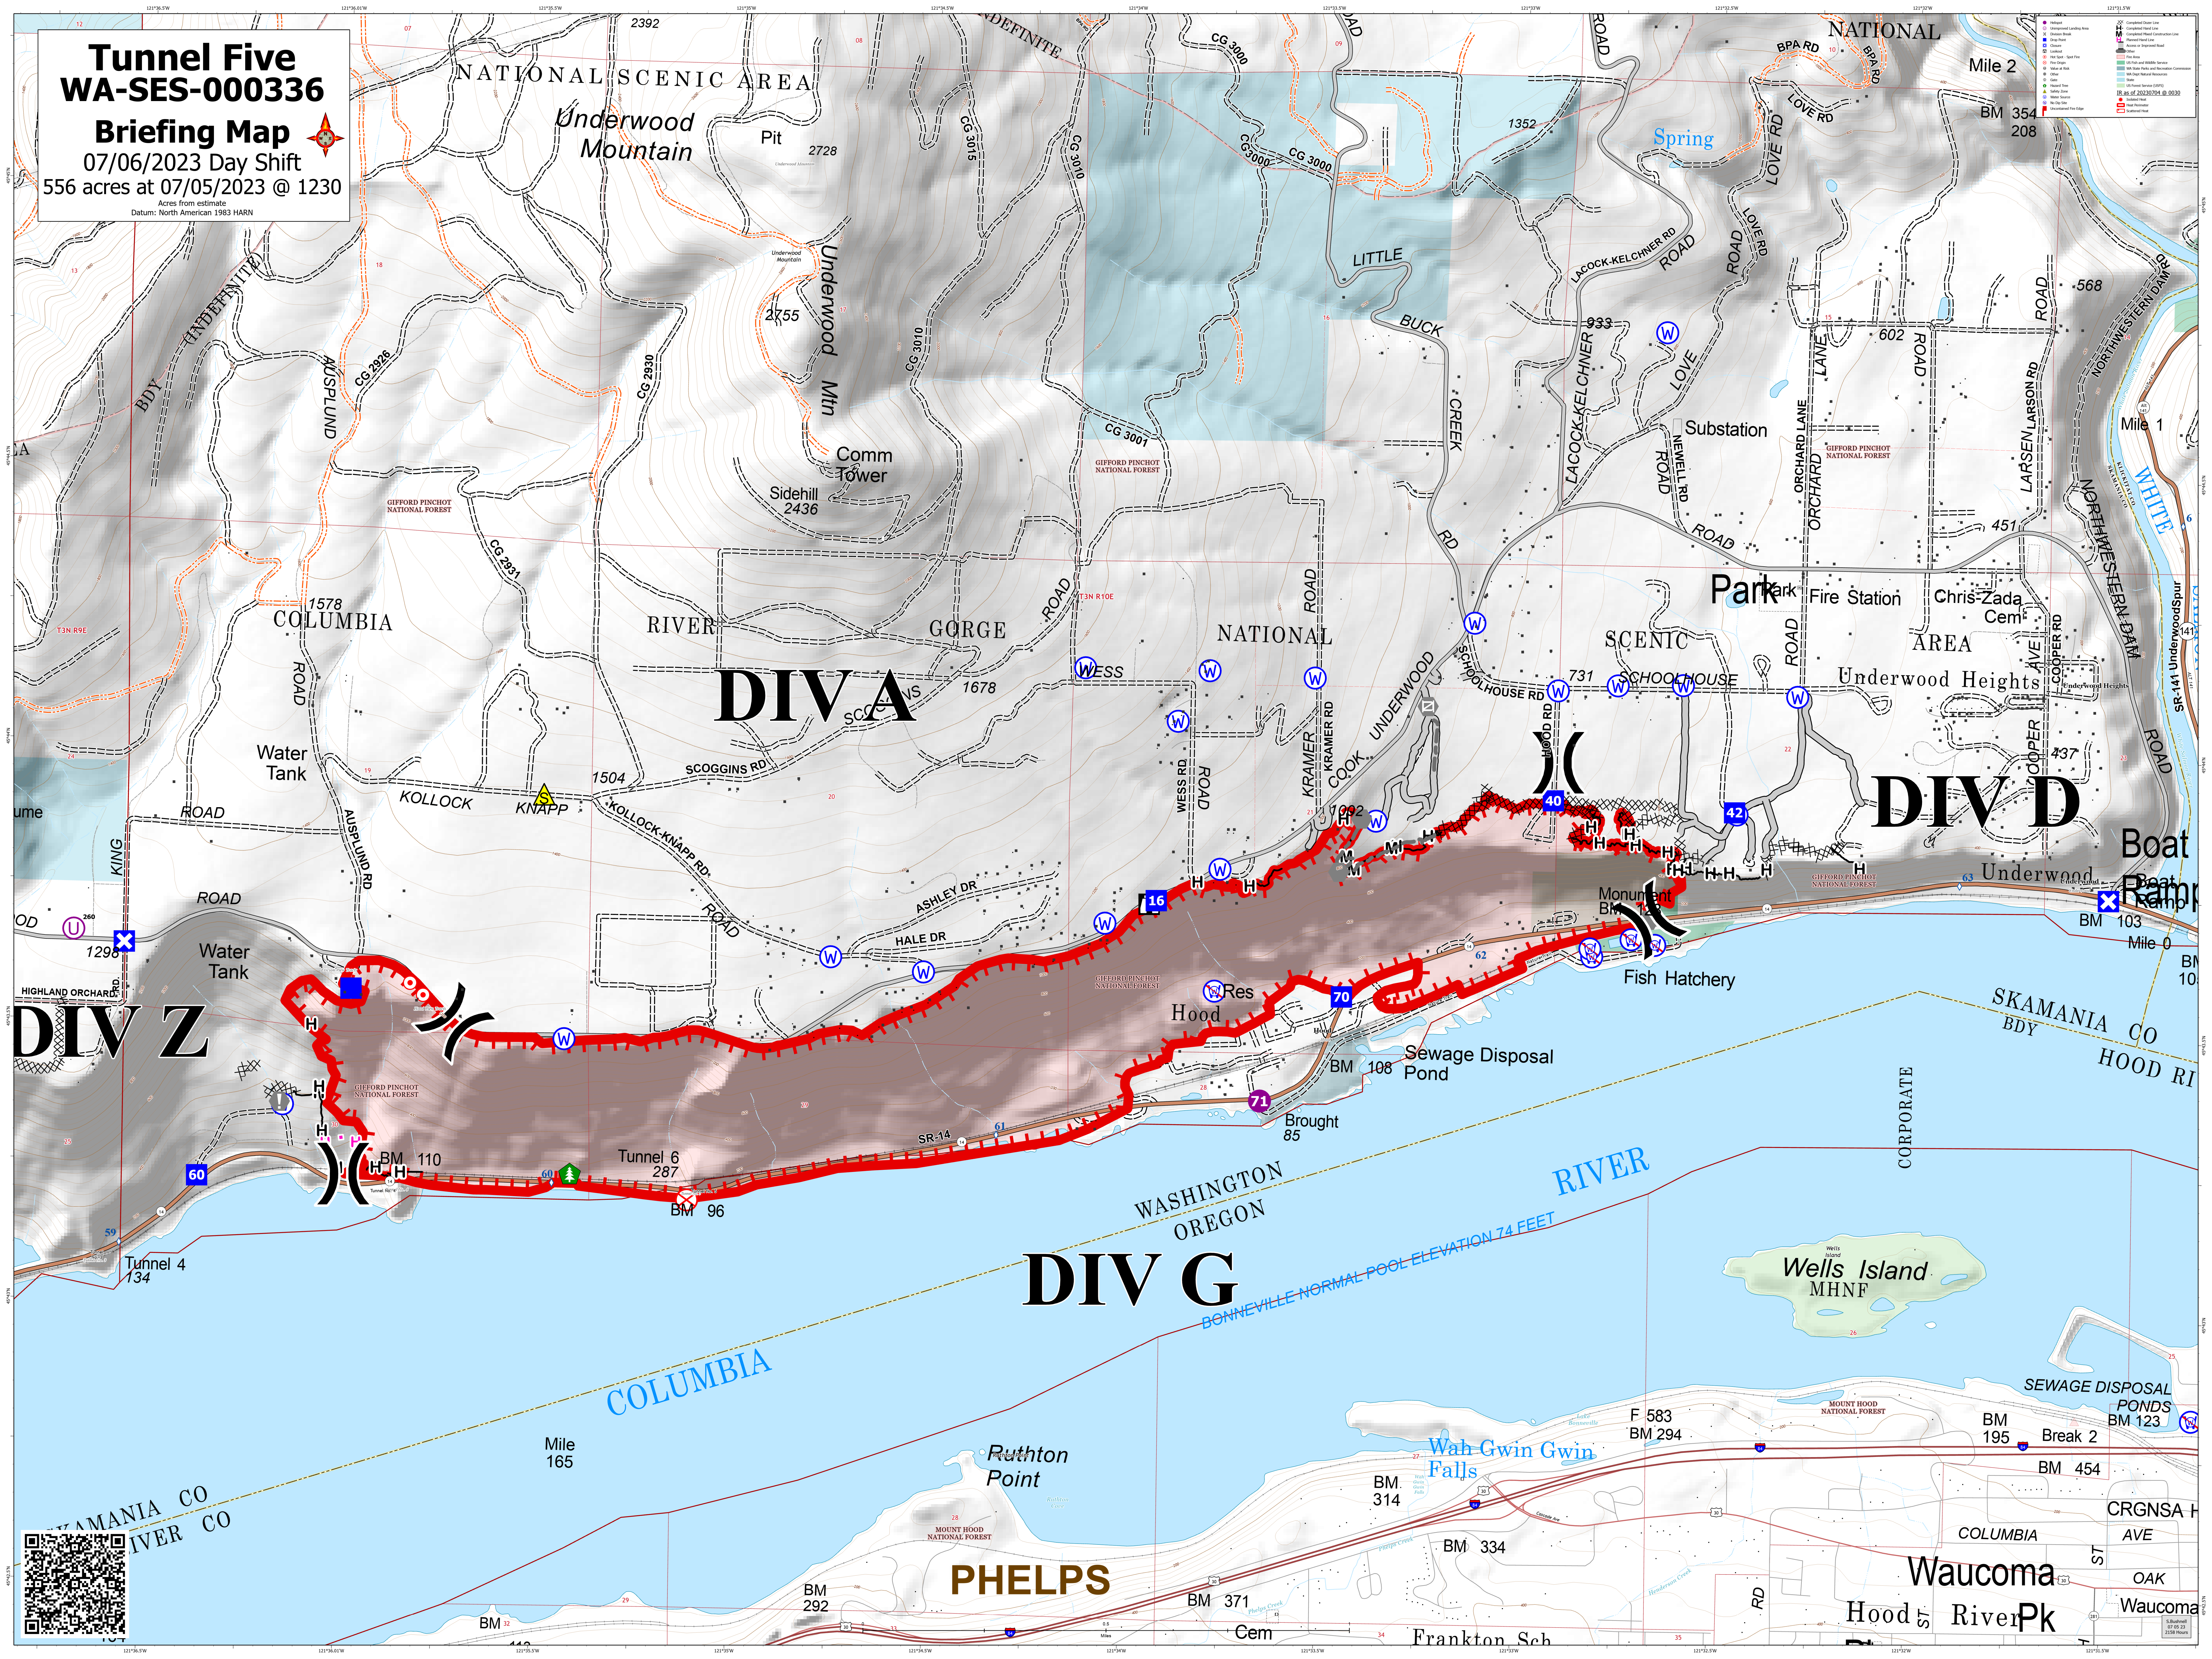

Tunnel Five WA-SES-000336

Briefing Map

07/06/2023 Day Shift
556 acres at 07/05/2023 @ 1230
Acres from estimate
Datum: North American 1983 NADN

DIVA

DIV D

DIV Z

DIV G

PHELPS

Waucoma