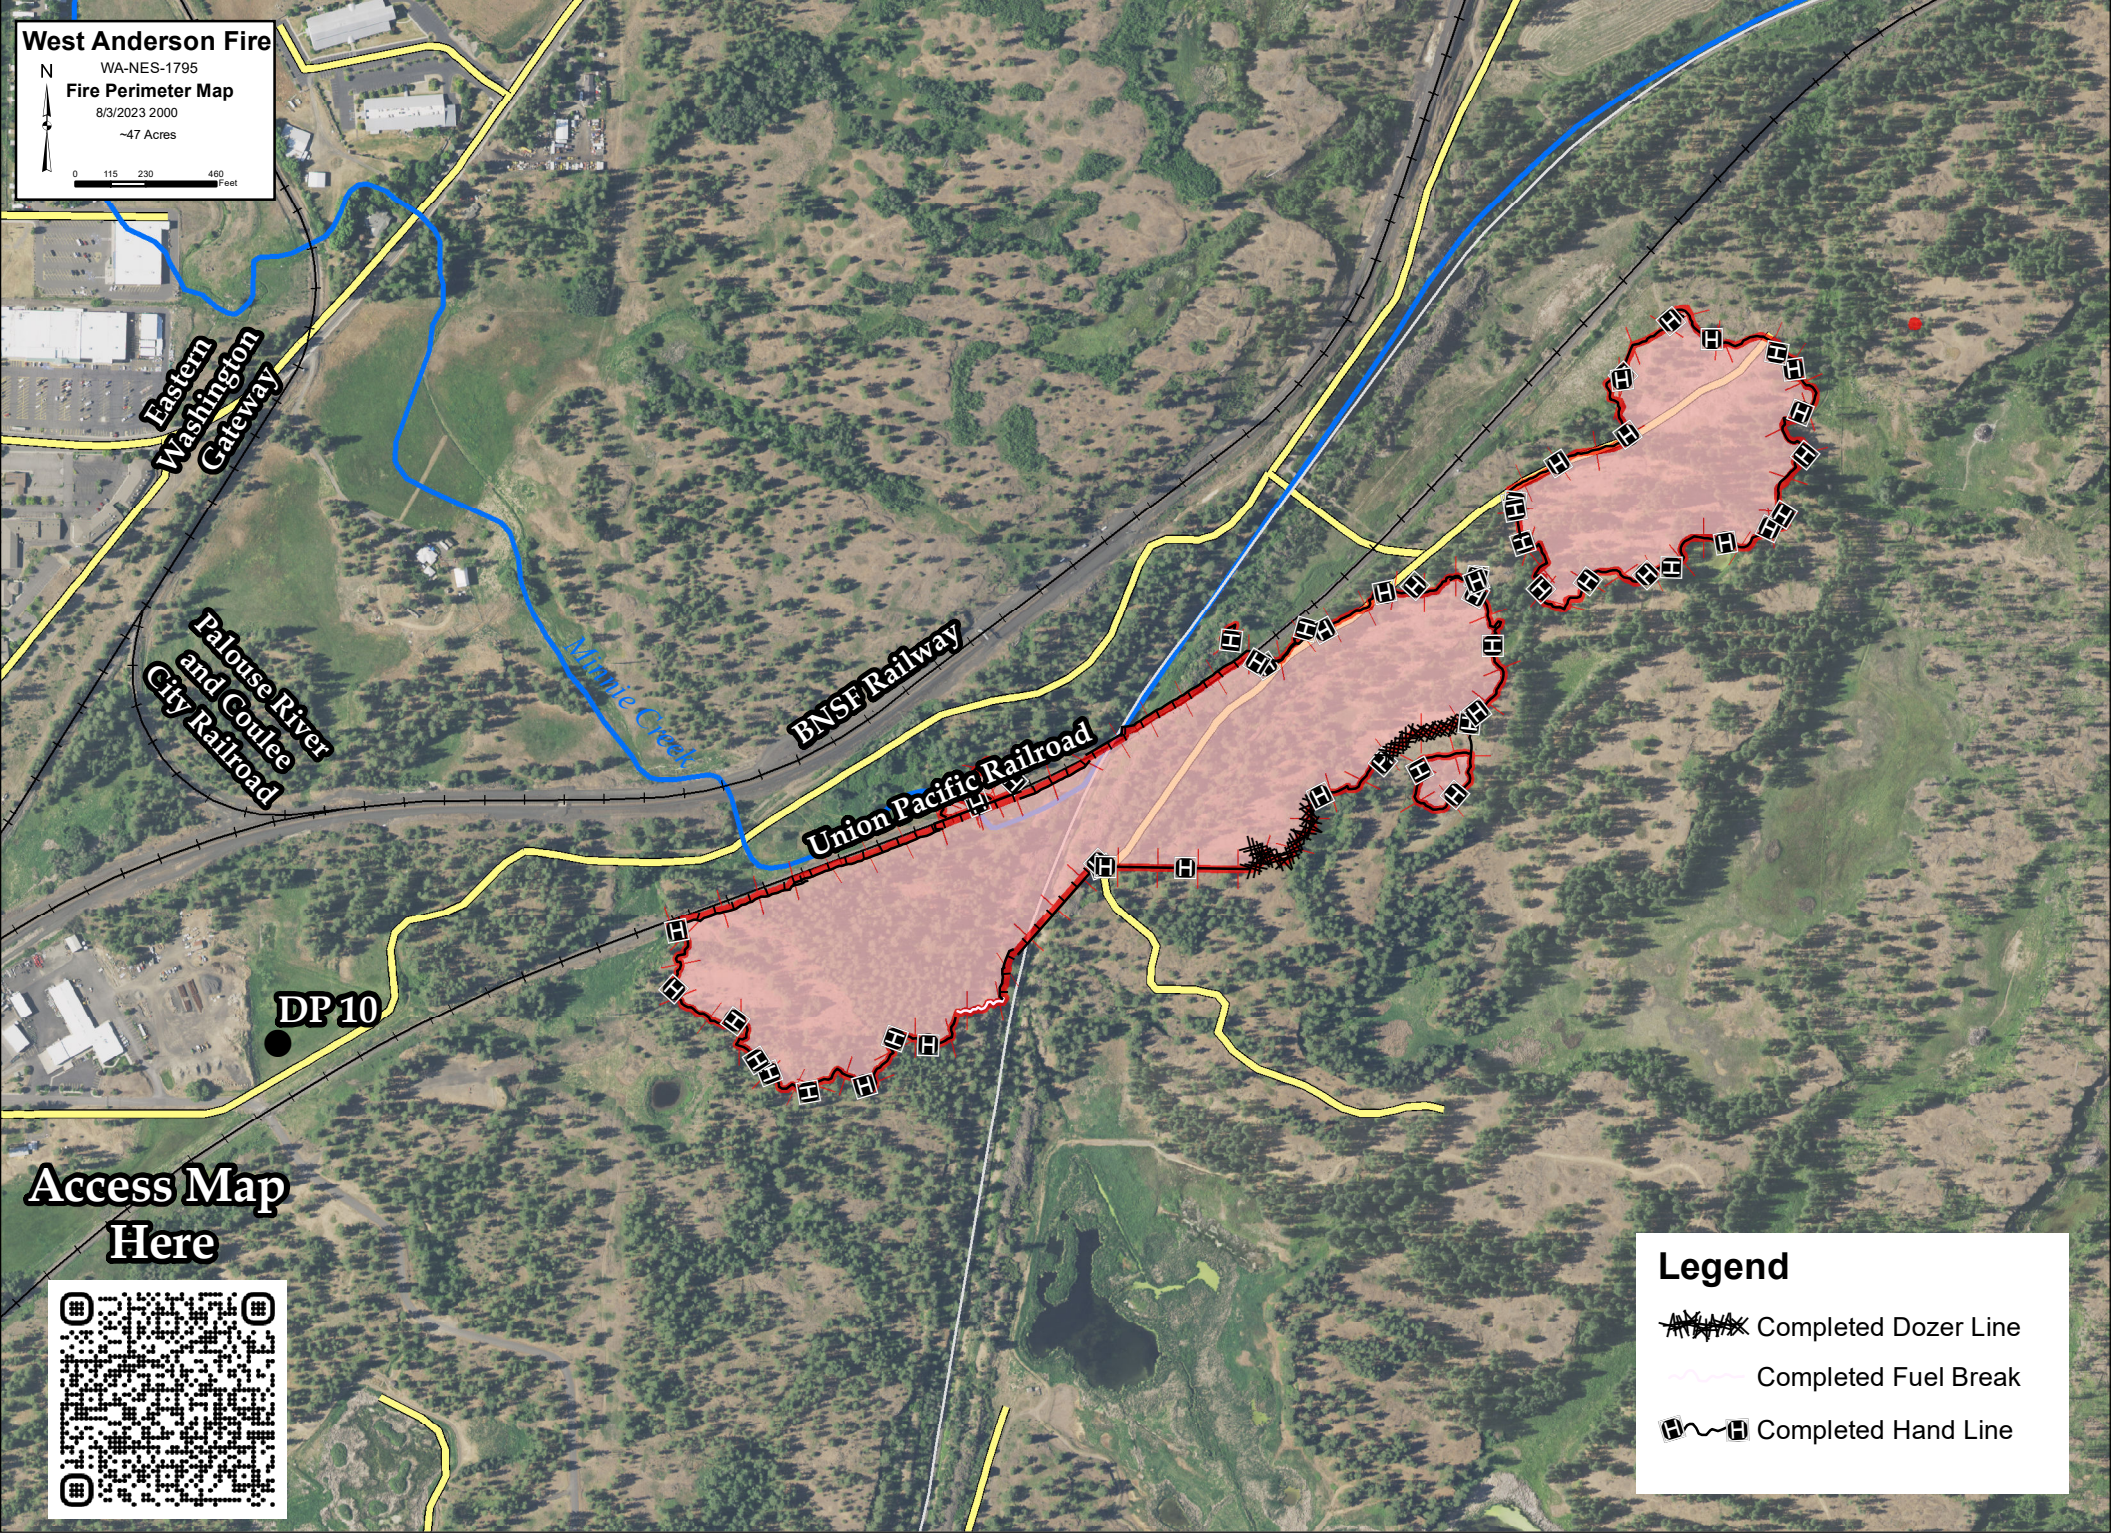

West Anderson Fire

WA-NES-1795
Fire Perimeter Map
8/3/2023 2000
~47 Acres

**Eastern
Washington
Gateway**

**Palouse River
and Coulee
City Railroad**

Mangle Creek

BNSF Railway

Union Pacific Railroad

DP 10

**Access Map
Here**

Legend

- Completed Dozer Line
- Completed Fuel Break
- Completed Hand Line