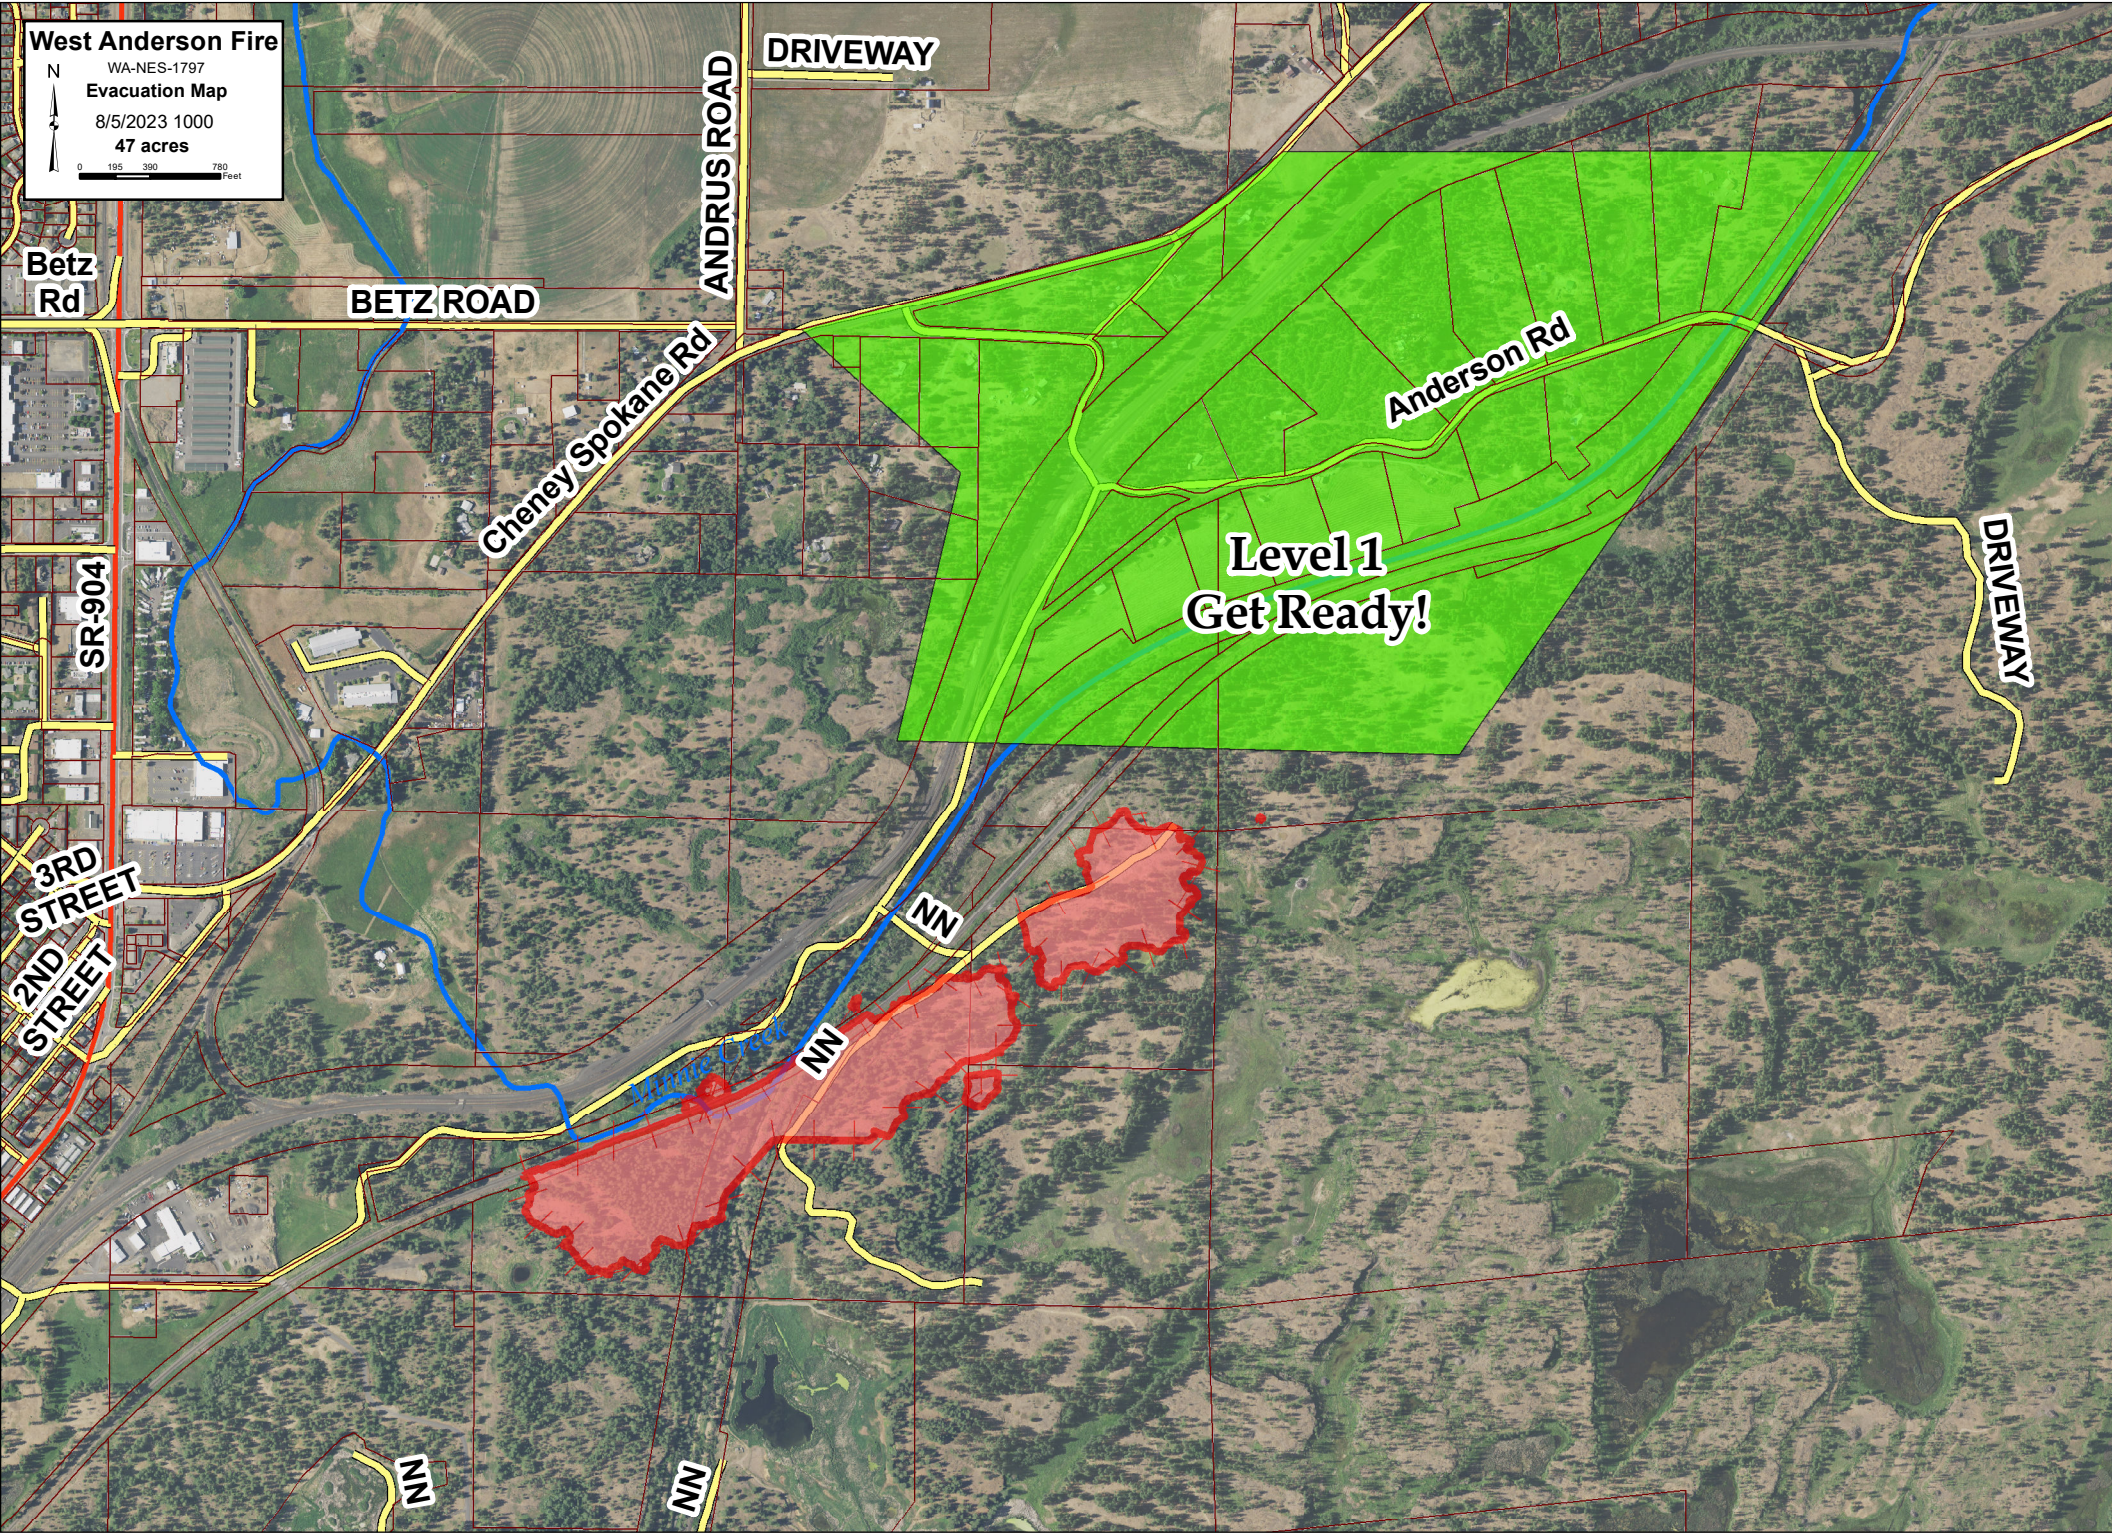

**West Anderson Fire**  
WA-NES-1797  
Evacuation Map  
8/5/2023 1000  
47 acres

0 195 390 780 Feet

Betz Rd

BETZ ROAD

ANDRUS ROAD

DRIVEWAY

Cheney Spokane Rd

Anderson Rd

Level 1  
Get Ready!

DRIVEWAY

SR-904

3RD STREET

2ND STREET

NN

NN

NN

NN

SNAKE RIVER