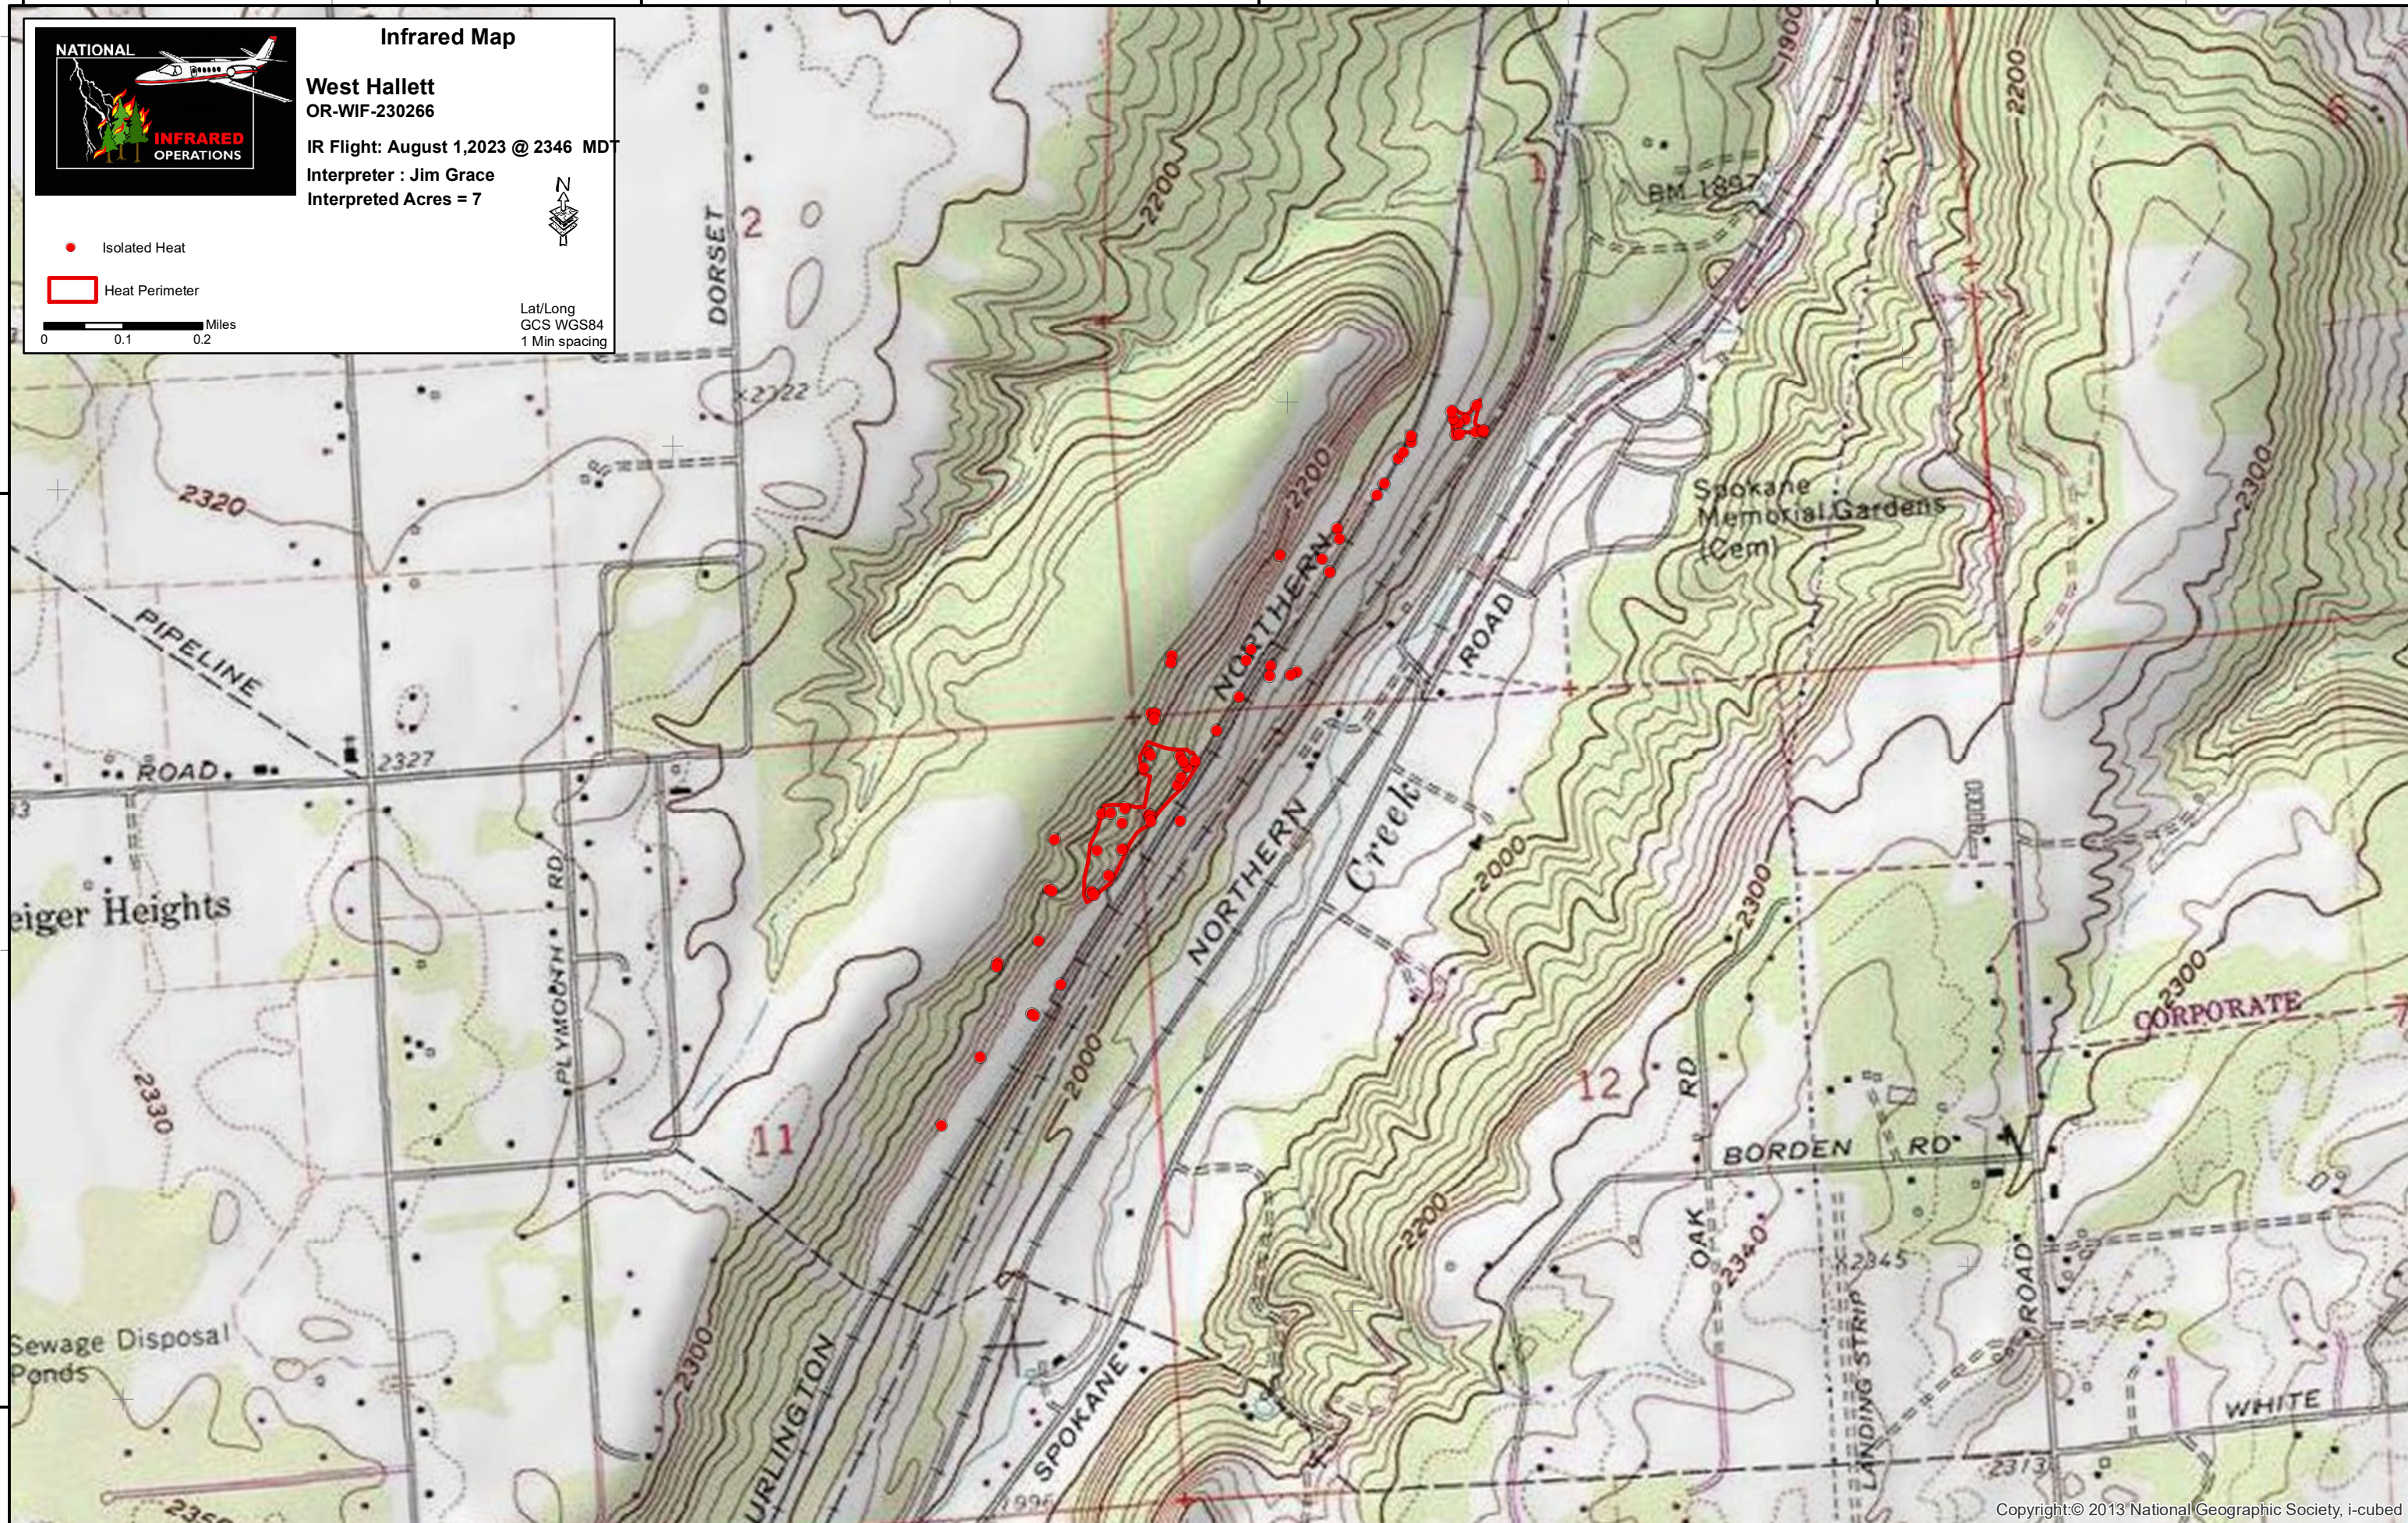

117°29'0"W

117°28'0"W

117°27'0"W

117°26'0"W

### Infrared Map

West Hallett  
OR-WIF-230266

IR Flight: August 1, 2023 @ 2346 MD

Interpreter : Jim Grace

Interpreted Acres = 7

● Isolated Heat

▭ Heat Perimeter

Lat/Long  
GCS WGS84  
1 Min spacing

47°36'0"N

47°36'0"N

47°35'0"N

47°35'0"N

117°29'0"W

117°28'0"W

117°27'0"W

117°26'0"W