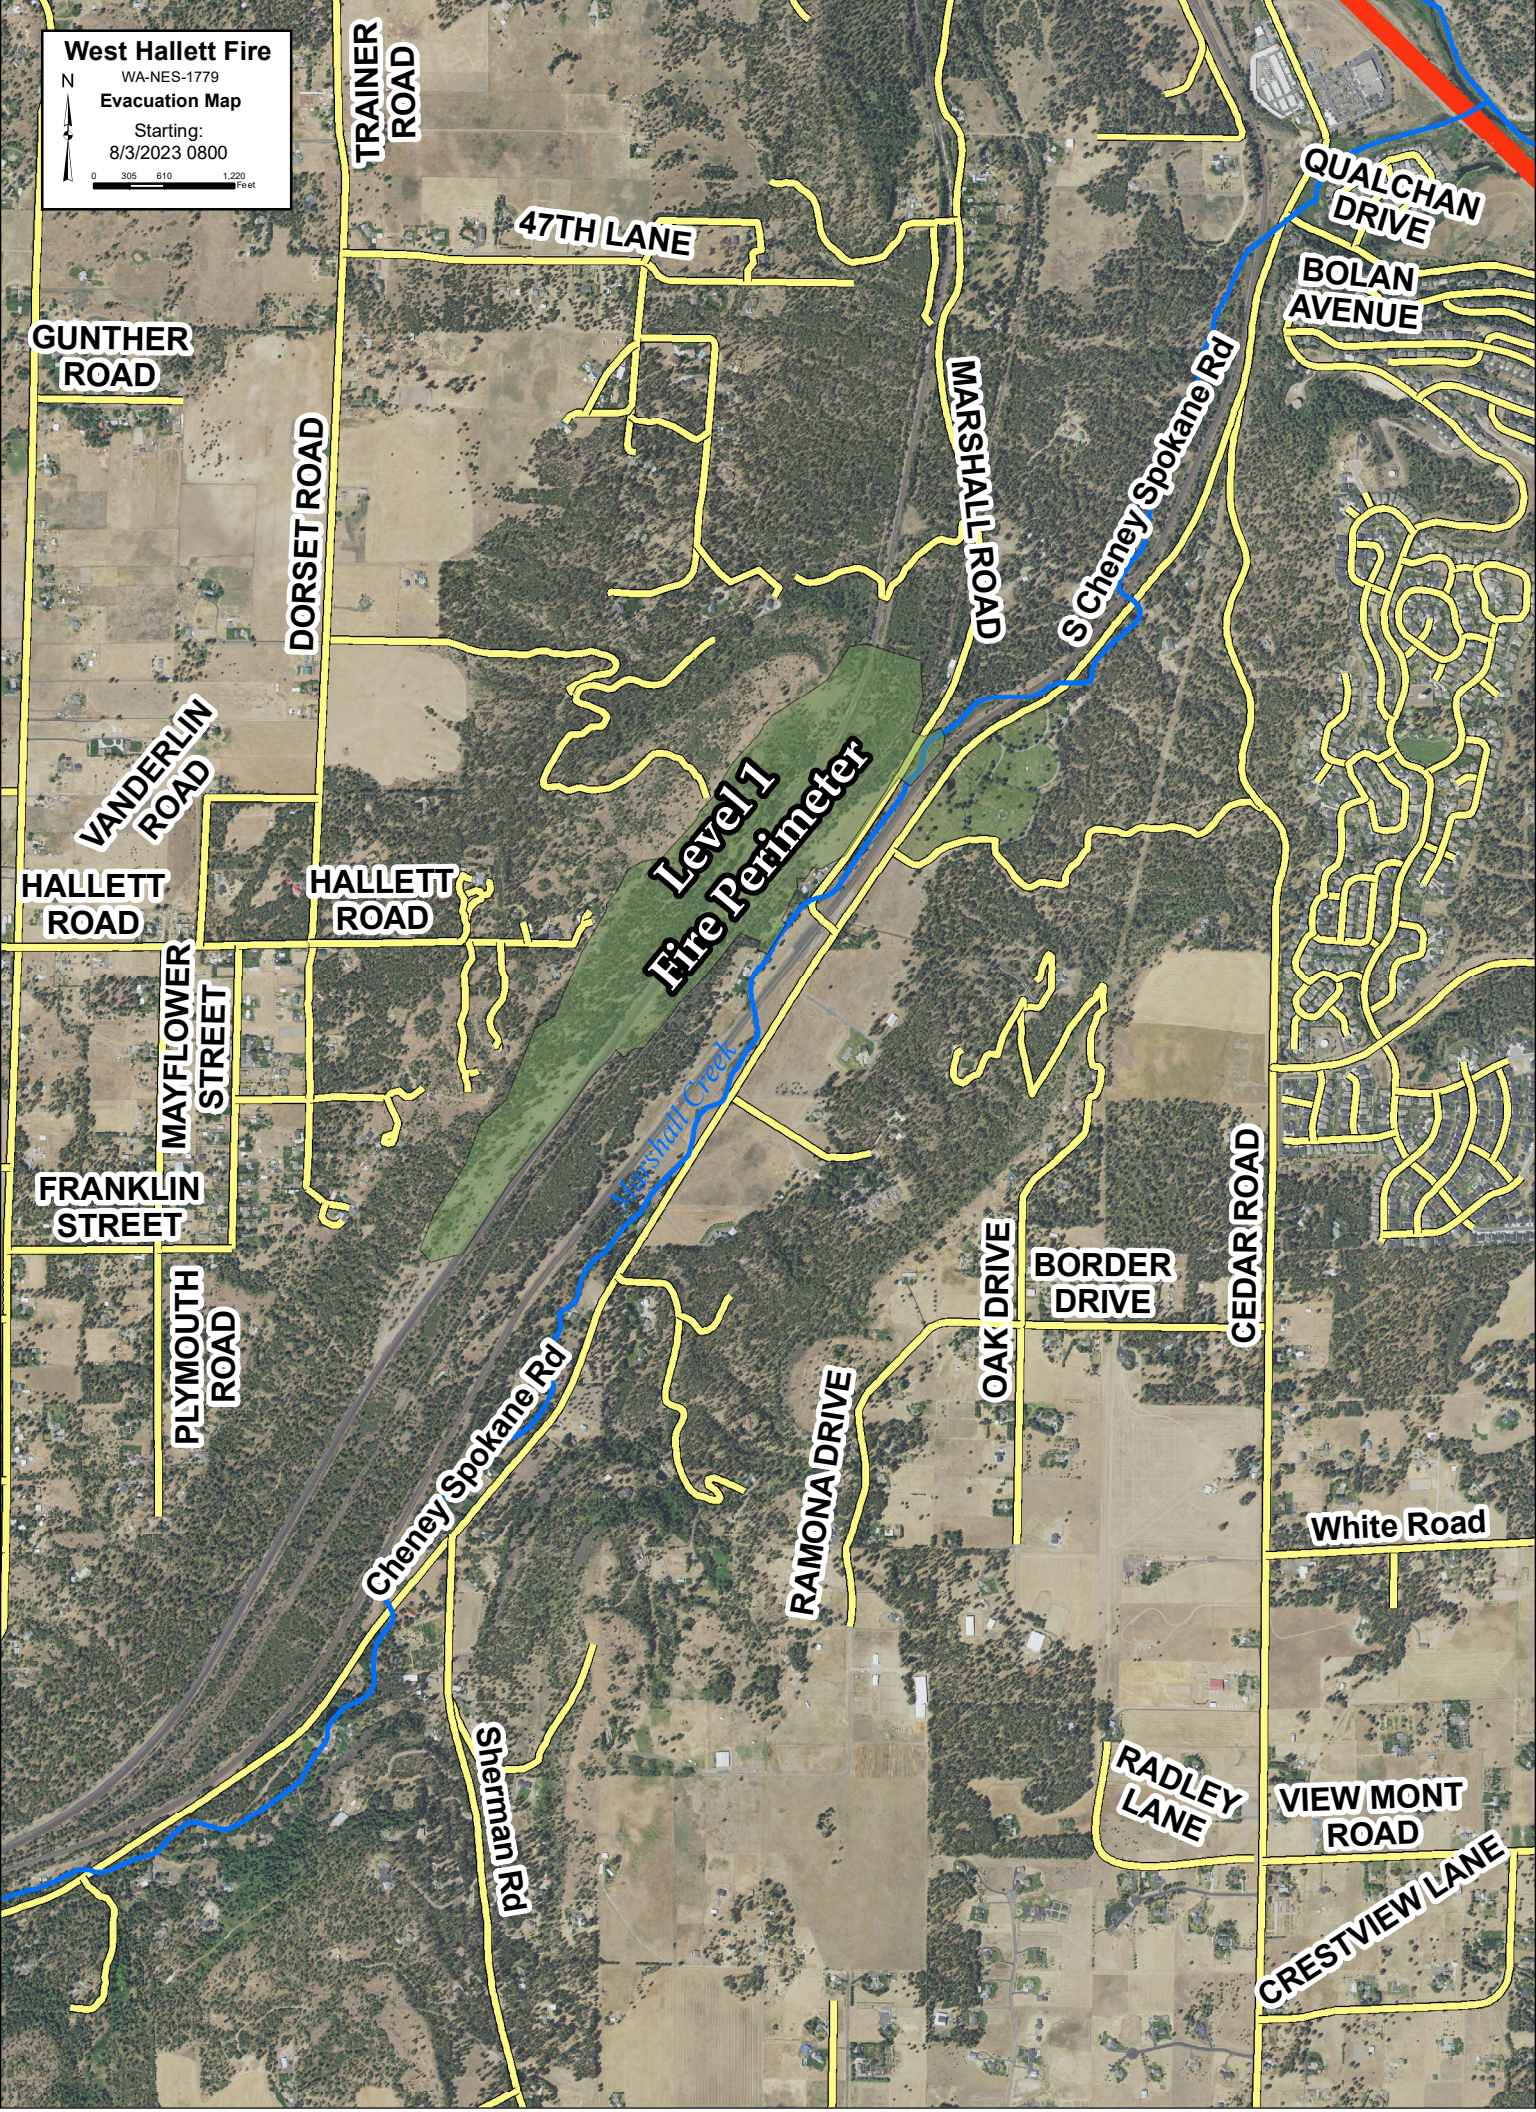

West Hallett Fire

WA-NES-1779

Evacuation Map

Starting:

8/3/2023 0800

0 305 610 1,220 Feet

TRAINER ROAD

47TH LANE

GUNTHER ROAD

DORSET ROAD

MARSHALL ROAD

S Cheney Spokane Rd

QUALCHAN DRIVE

BOLAN AVENUE

VANDERLIN ROAD

HALLETT ROAD

HALLETT ROAD

**Level 1
Fire Perimeter**

MAYFLOWER STREET

FRANKLIN STREET

PLYMOUTH ROAD

Cheney Spokane Rd

Marshall Creek

OAK DRIVE

BORDER DRIVE

CEDAR ROAD

RAMONA DRIVE

White Road

Sherman Rd

RADLEY LANE

VIEW MONT ROAD

CRESTVIEW LANE