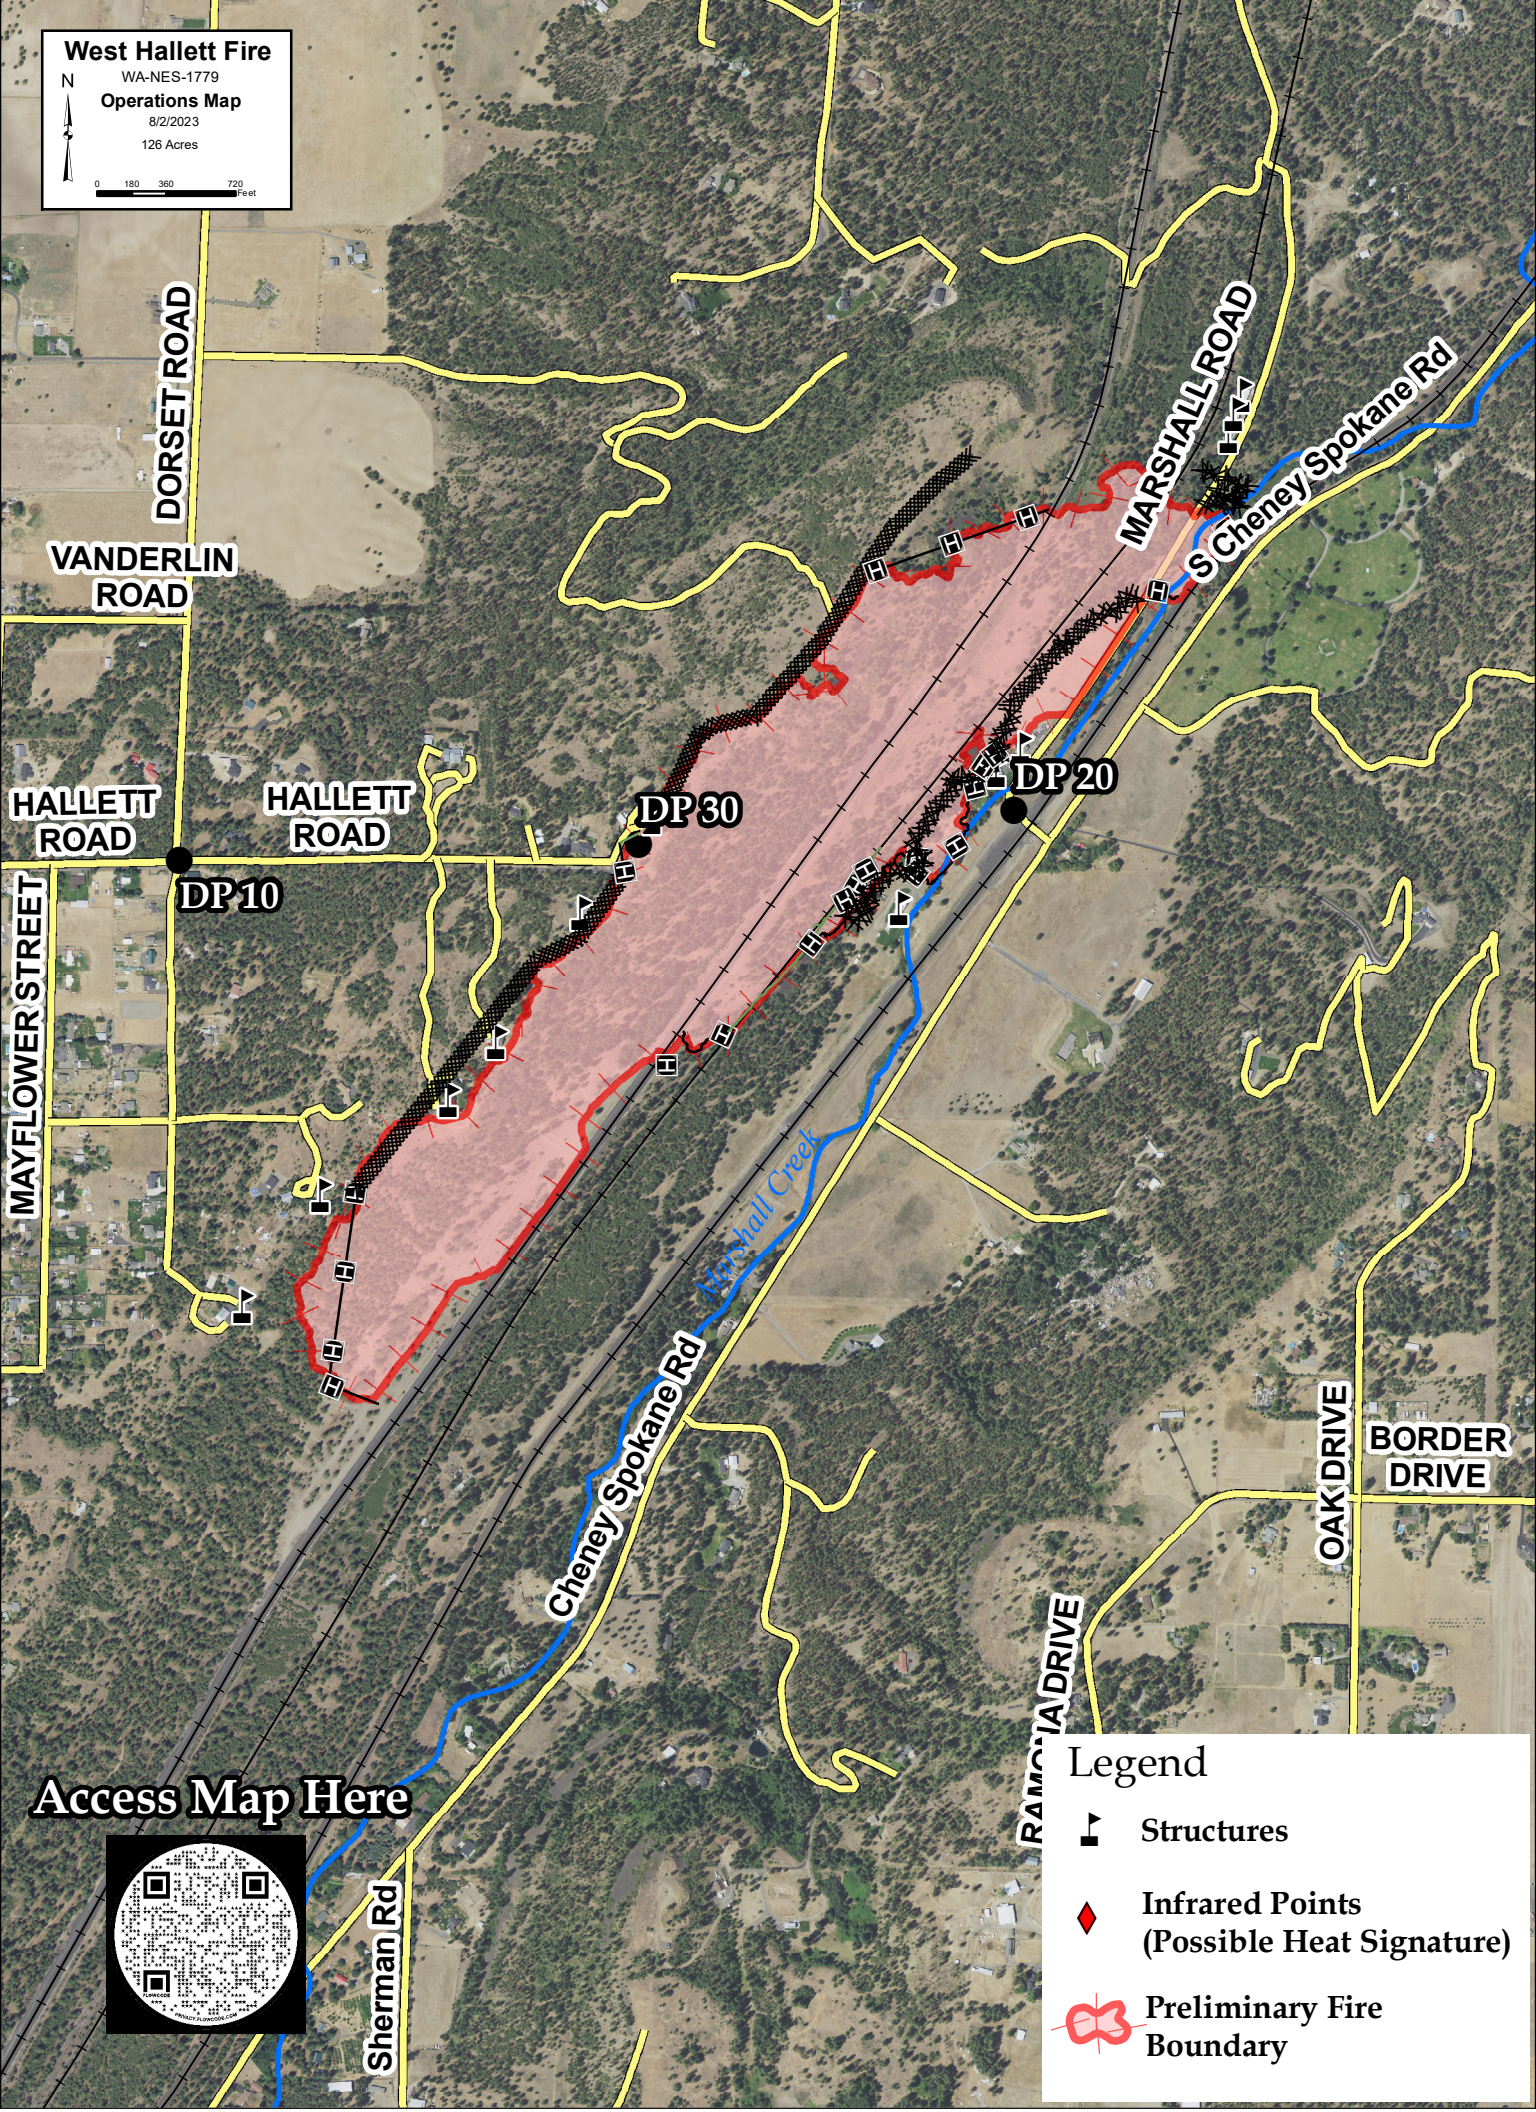

# West Hallett Fire

WA-NES-1779

Operations Map

8/2/2023

126 Acres

[Access Map Here](#)

## Legend

-  Structures
-  Infrared Points  
(Possible Heat Signature)
-  Preliminary Fire Boundary