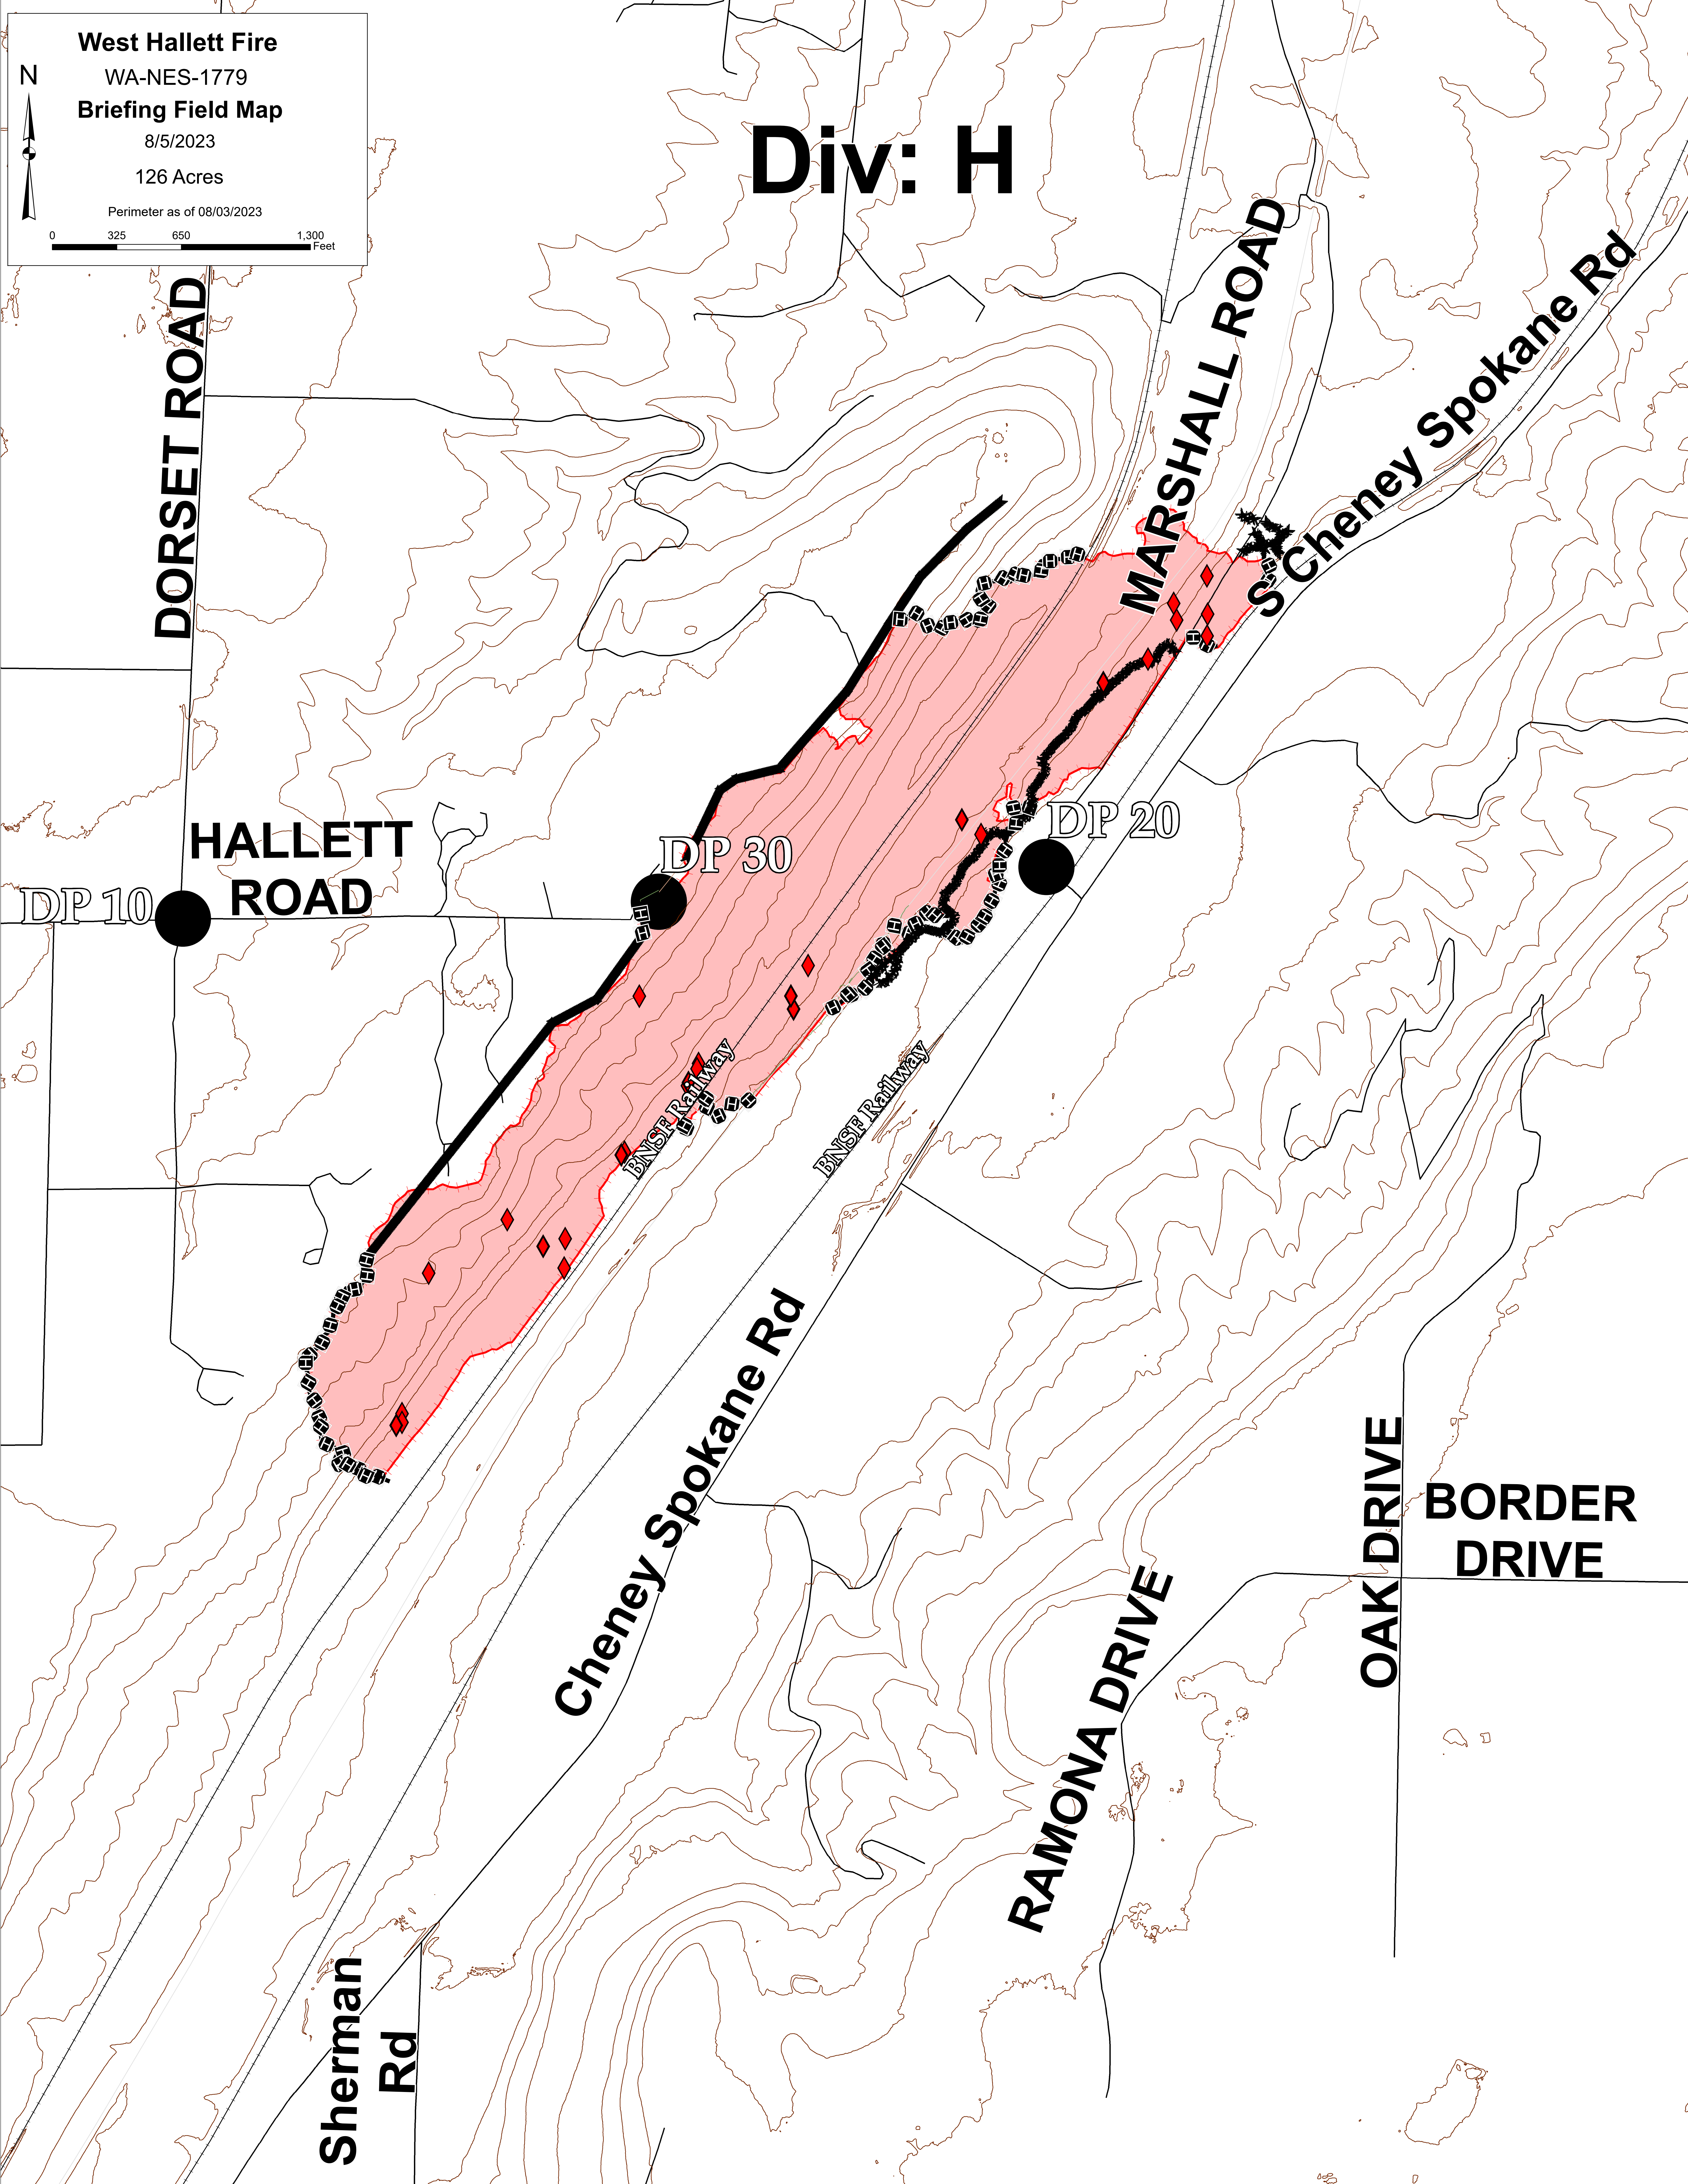

West Hallett Fire

WA-NES-1779

Briefing Field Map

8/5/2023

126 Acres

Perimeter as of 08/03/2023

0 325 650 1,300 Feet

Div: H

DORSET ROAD

HALLETT ROAD

DP 10

DP 30

DP 20

MARSHALL ROAD

S Cheney Spokane Rd

Cheney Spokane Rd

RAMONA DRIVE

OAK DRIVE

BORDER DRIVE

Sherman Rd

BNSF Railway

BNSF Railway