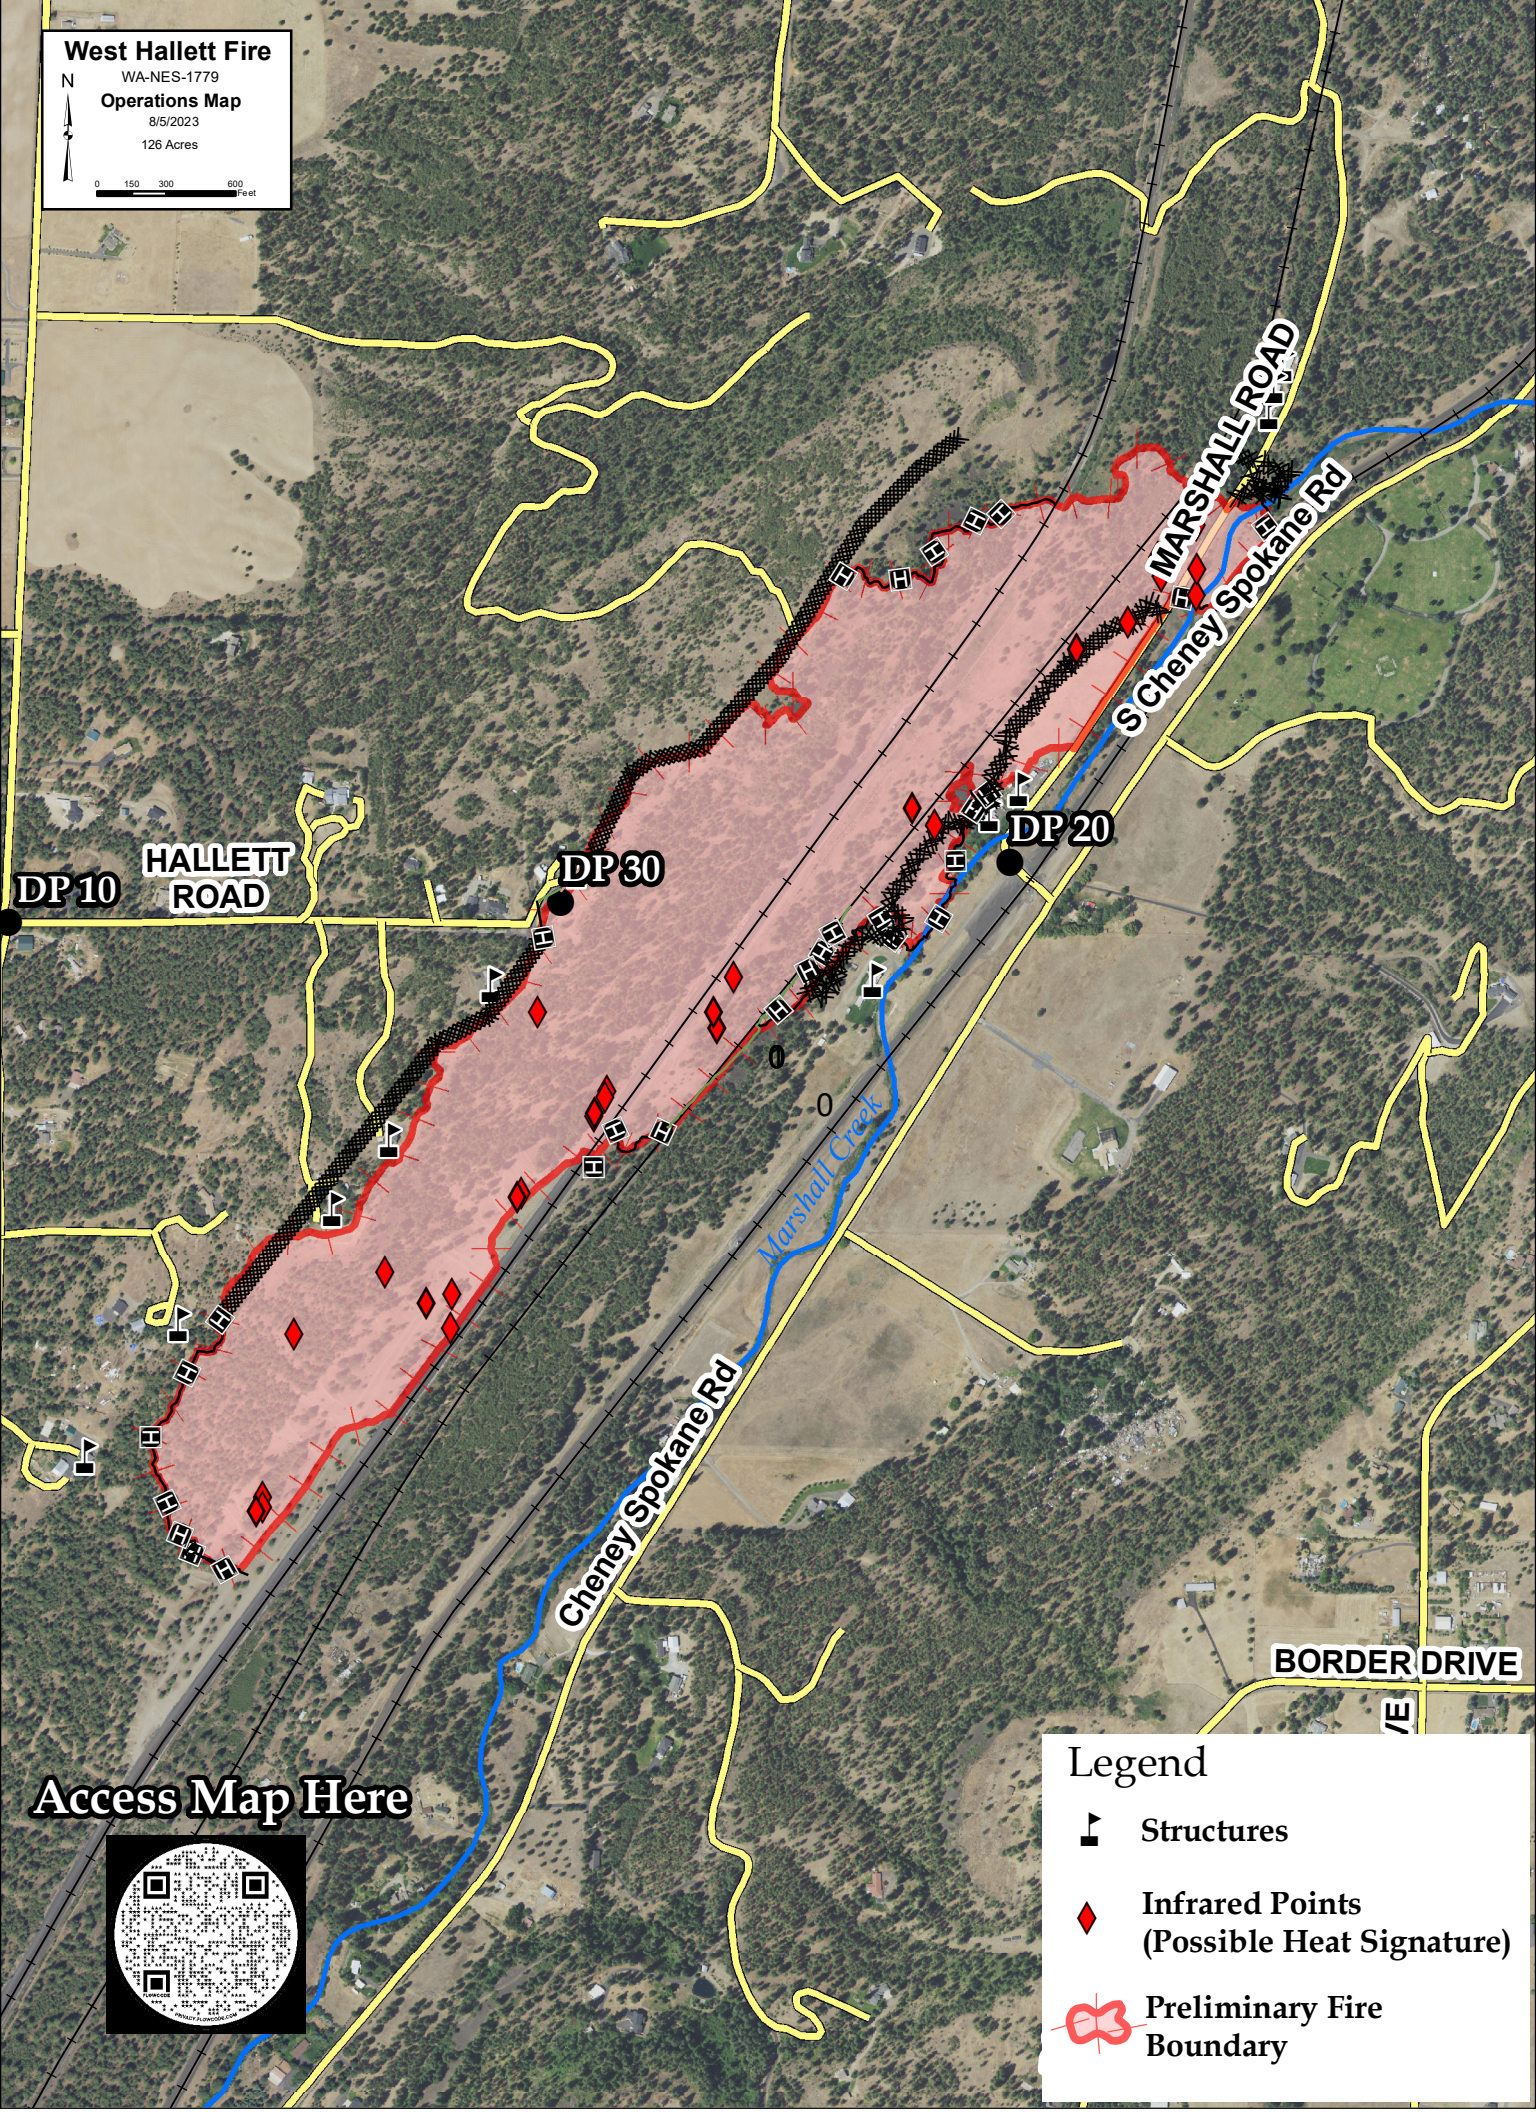

West Hallett Fire

WA-NES-1779

Operations Map

8/5/2023

126 Acres

0 150 300 600 Feet

DP 10

HALLETT ROAD

DP 30

DP 20

MARSHALL ROAD

S Cheney Spokane Rd

Cheney Spokane Rd

Marshall Creek

BORDER DRIVE

Access Map Here

Legend

Structures

Infrared Points
(Possible Heat Signature)

Preliminary Fire
Boundary