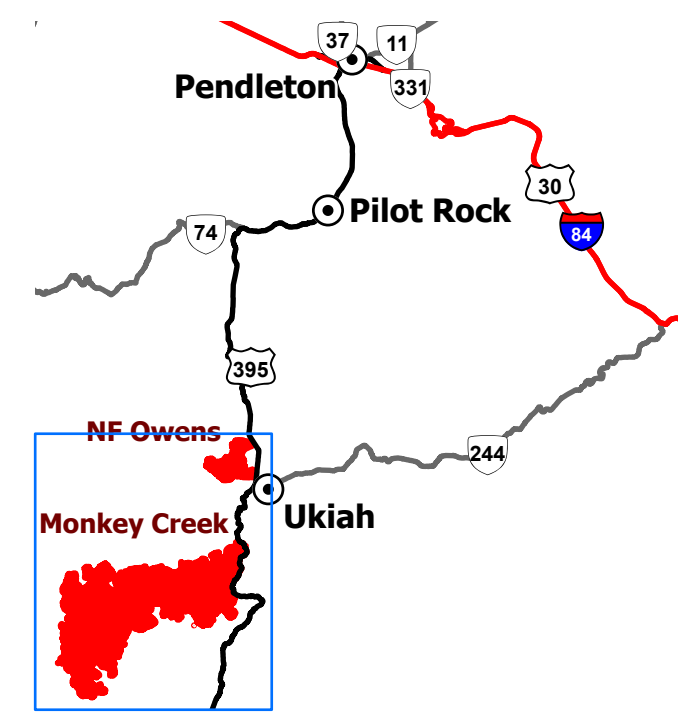

Owens and Monkey Creek

Operations

Battle Mountain Complex
 OR973S-000250
 7/24/2024 Day

60,623 acres at 07/24/2024 0630 hrs

1:60,000 | ODF Team 3 | 07/24/2024 0707
 Acres from IR and GPS
 North American 1983 Datum. Lat/Long Grid

- (X) Division Break
- || Branch Break
- Incident Command Post
- Drop Point
- S Staging Area
- ▲ Safety Zone
- Dip Site
- Draft Site
- Hydrant
- Other Property
- P Pump
- Water Tank
- Completed Burnout
- Completed Dozer Line
- Completed Fuel Break
- Completed Hand Line
- Completed Road as Line
- Access Route
- Contained
- Uncontained
- Wildfire Daily Fire Perimeter

Download Maps

| Incident Name | Acres |
|---------------|--------|
| NF Owens | 4,484 |
| Boneyard | 49,716 |
| Monkey Creek | 56,139 |