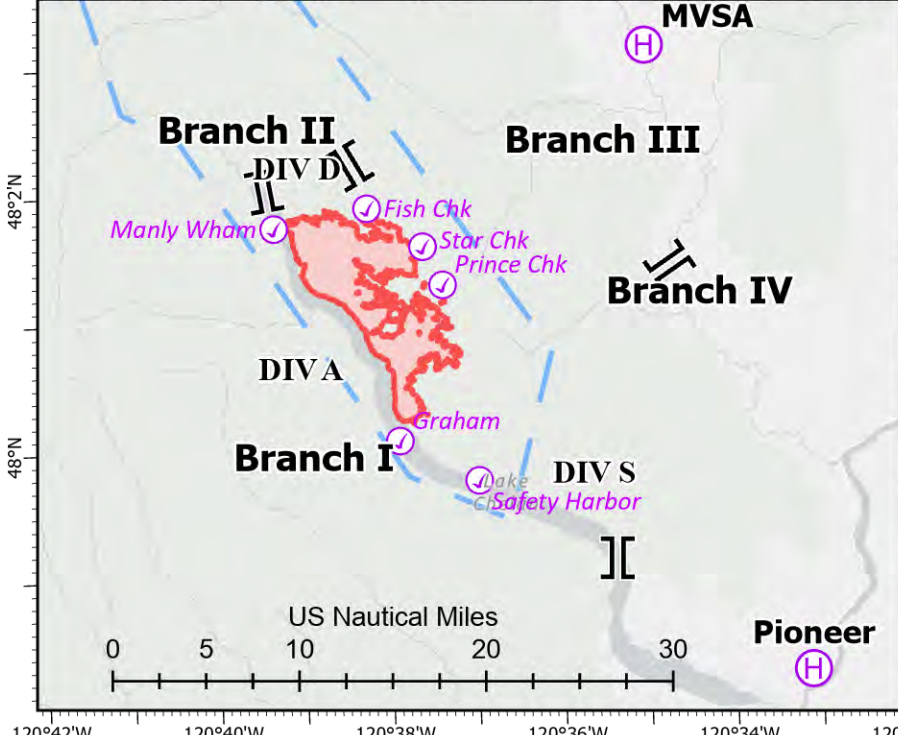

**Pioneer
WA-SES-000173**

Pilot Map

07/27/2024

31,905 acres at 7/26/2024 @ 0100

Aerial Hazard	Branch Break	Contained
Aviation Check Point	Drop Point	Uncontained
Helispot	Camp	Fire Area
Sling Site	Dip Site	

PNW 3
07/22/2024 23:17
2205 Hours