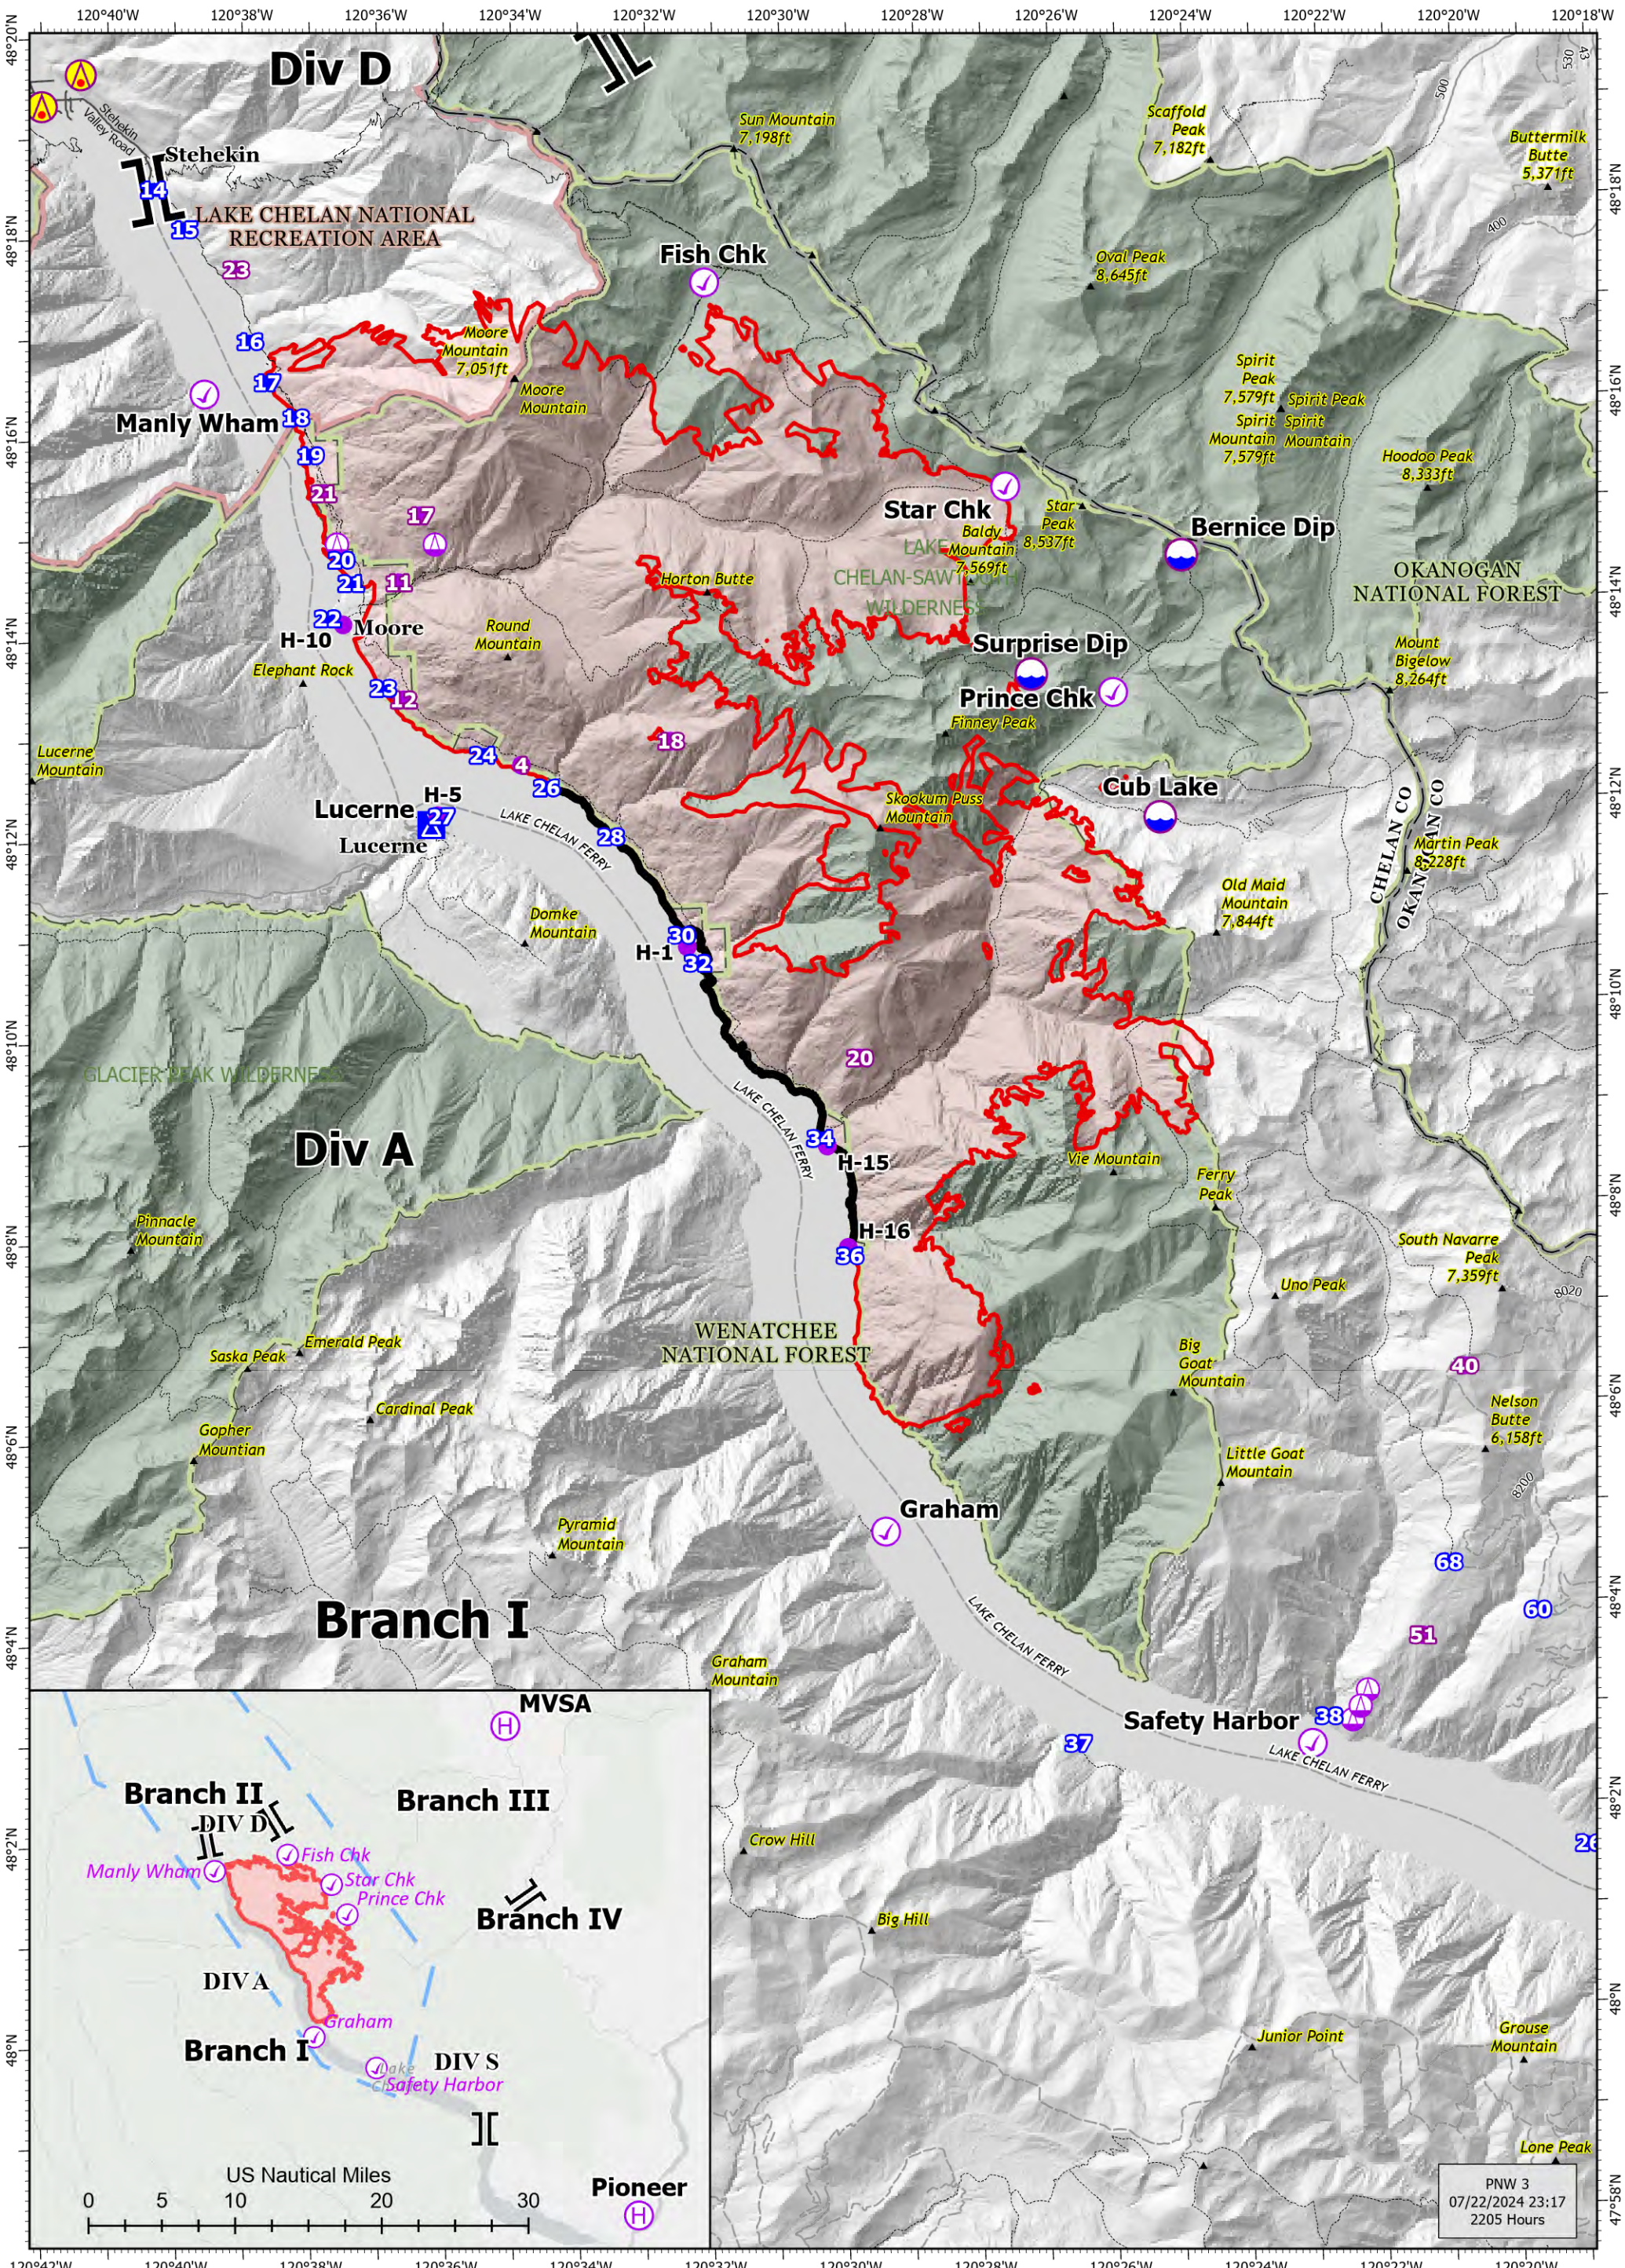

**Pioneer
WA-SES-000173**

Pilot Map

07/27/2024

31,905 acres at 7/26/2024 @ 0100

Aerial Hazard	Branch Break	Contained
Aviation Check Point	Drop Point	Uncontained
Helispot	Camp	Fire Area
Sling Site	Dip Site	

PNW 3
07/22/2024 23:17
2205 Hours