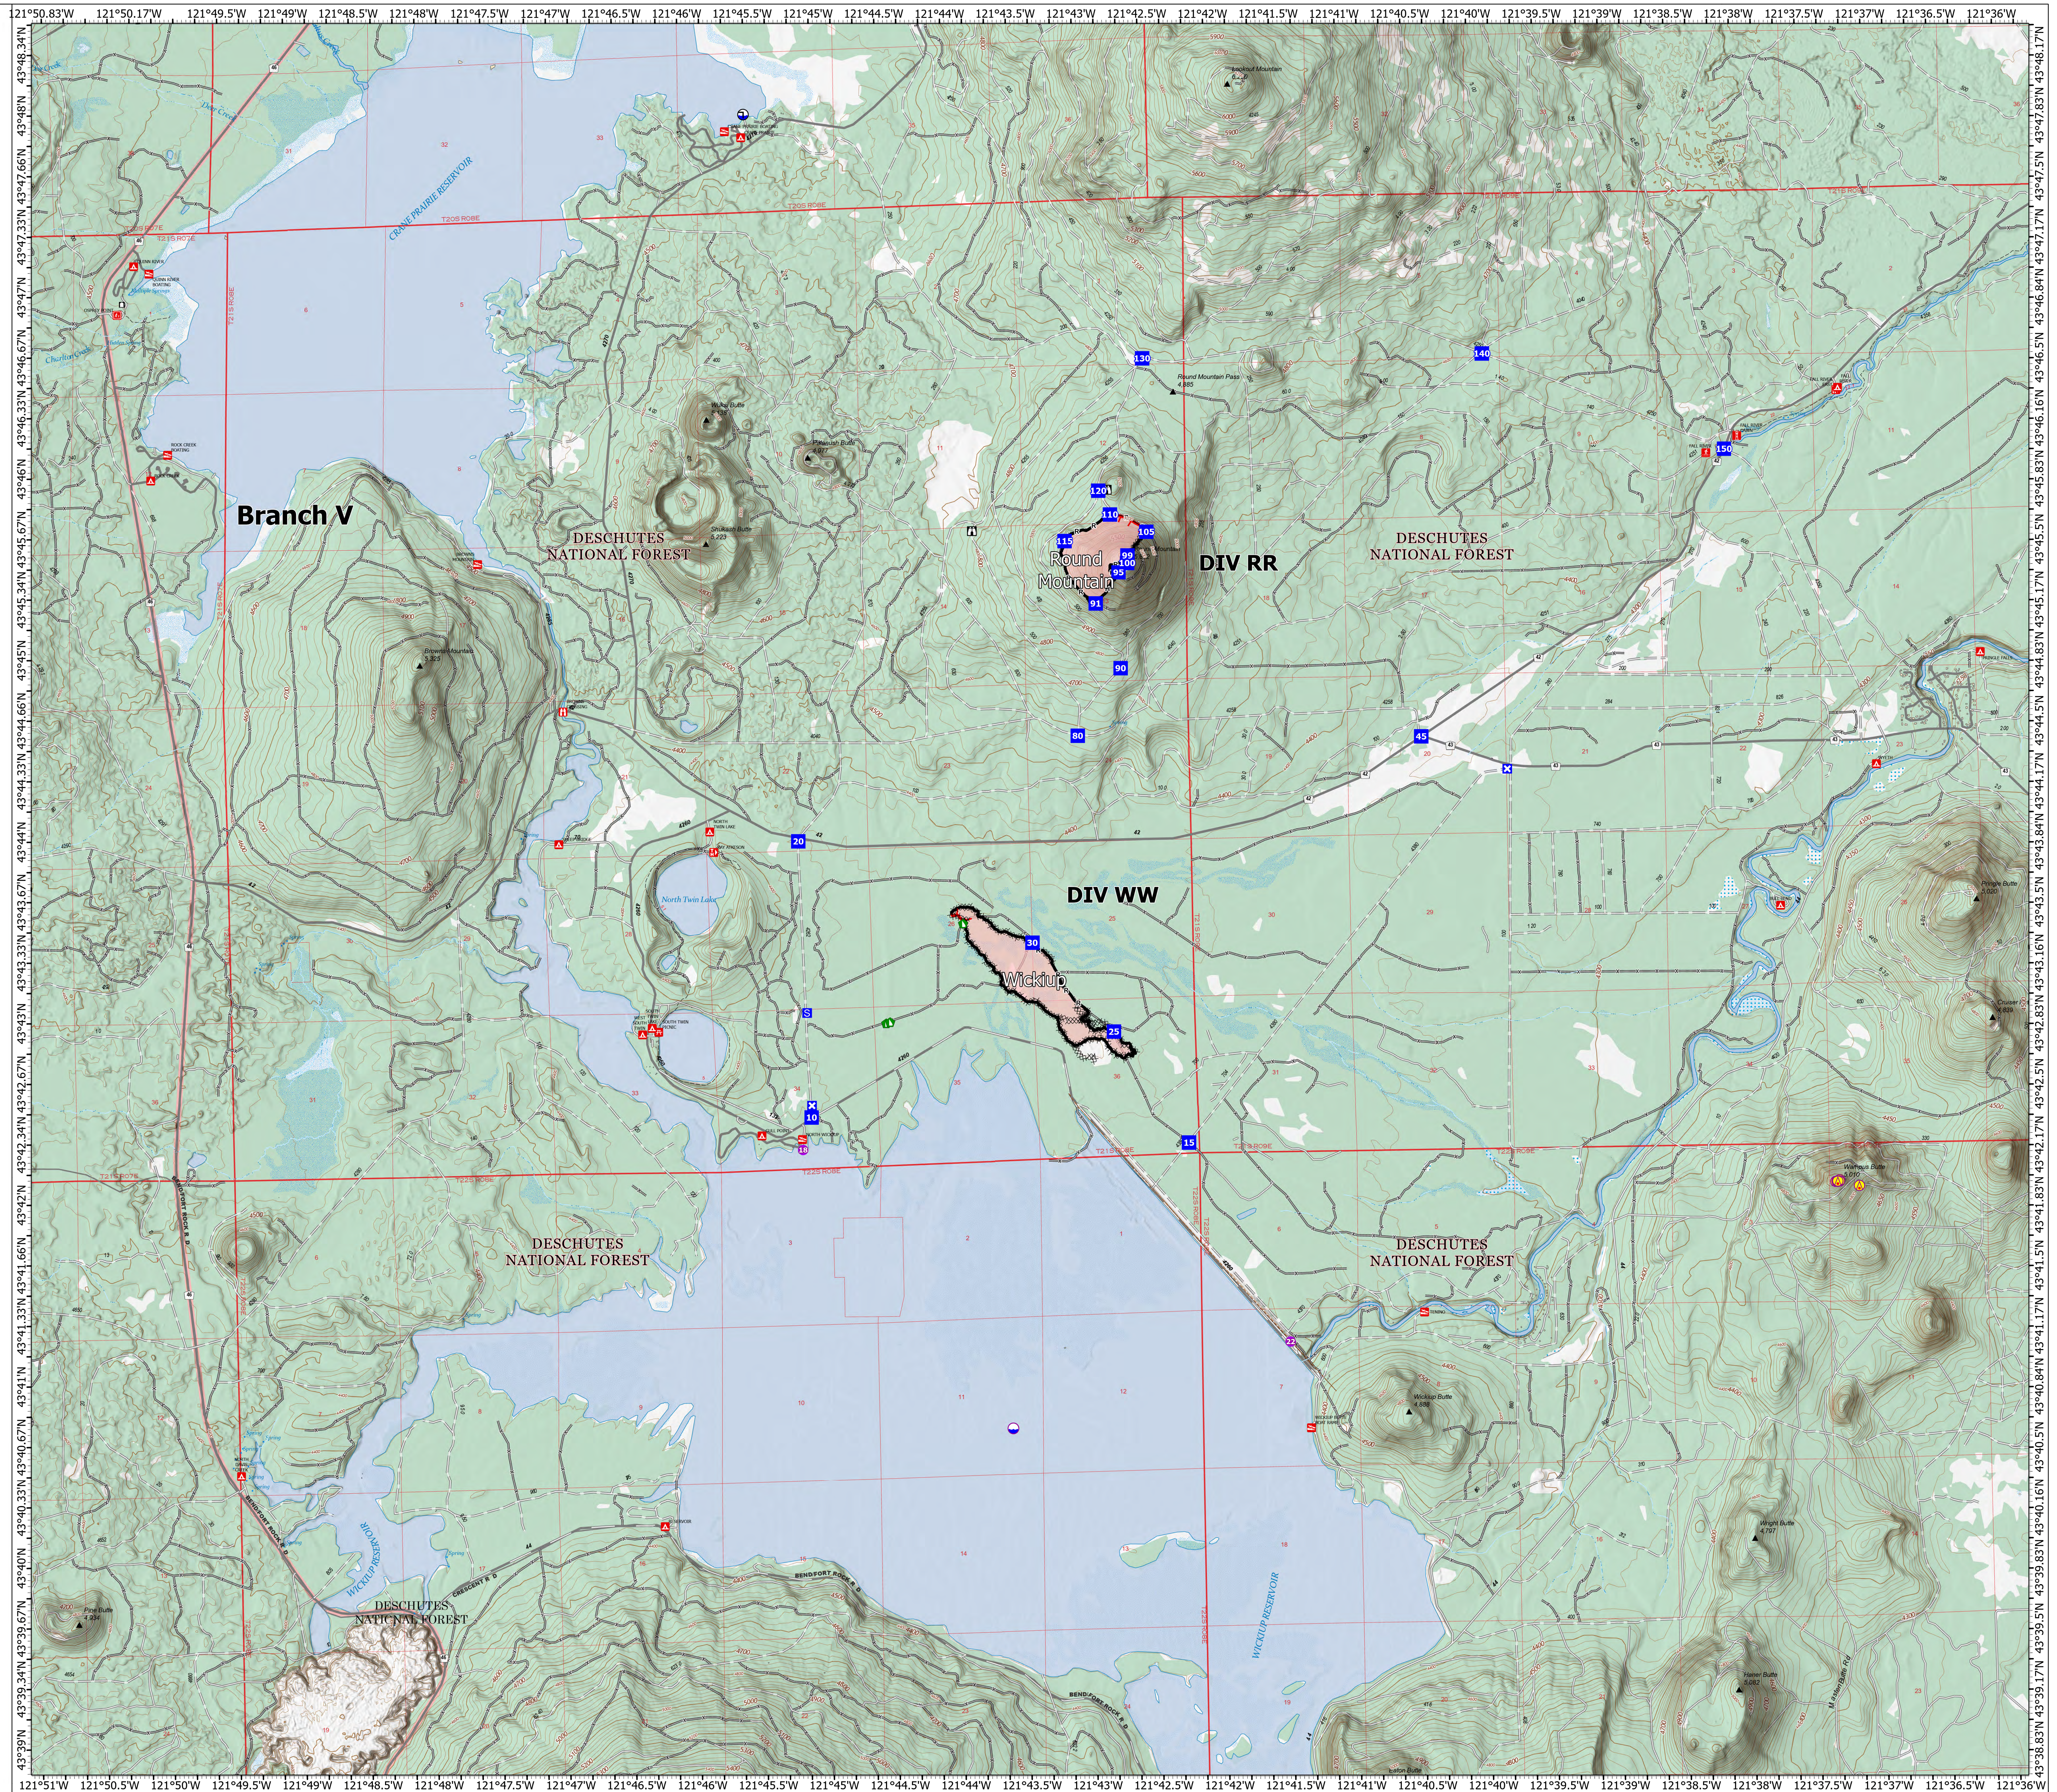

Operations

Wickiup
OR-DEF-000445
168 acres

Round Mountain
OR-DEF-000447
108 acres

8/7/2024 Day
Acres 7/26/2024 at 1944 hrs

- Wildfire Daily Fire Perimeter
- Forest Service Aerial Hazard
- Helispot
- Drop Point
- Closure
- Staging Area
- Lookout
- Dozer Push
- Dip Site
- Draft Site
- BOATING SITE
- CAMPGROUND
- DAY USE AREA
- INTERPRETIVE SITE
- LOOKOUT/ CABIN
- PICNIC SITE
- TRAILHEAD
- WILDLIFE VIEWING SITE
- Completed Dozer Line
- Completed Hand Line
- Completed Road as Line
- Contained
- Uncontained
- Cemetery
- Perennial Stream
- Canal/Ditch
- Intermittent Stream
- Earthen Dam

1:20,833 | EA IMT | 8/6/2024 2040
Acres from IR
North American 1983 Datum, Lat/Long Grid