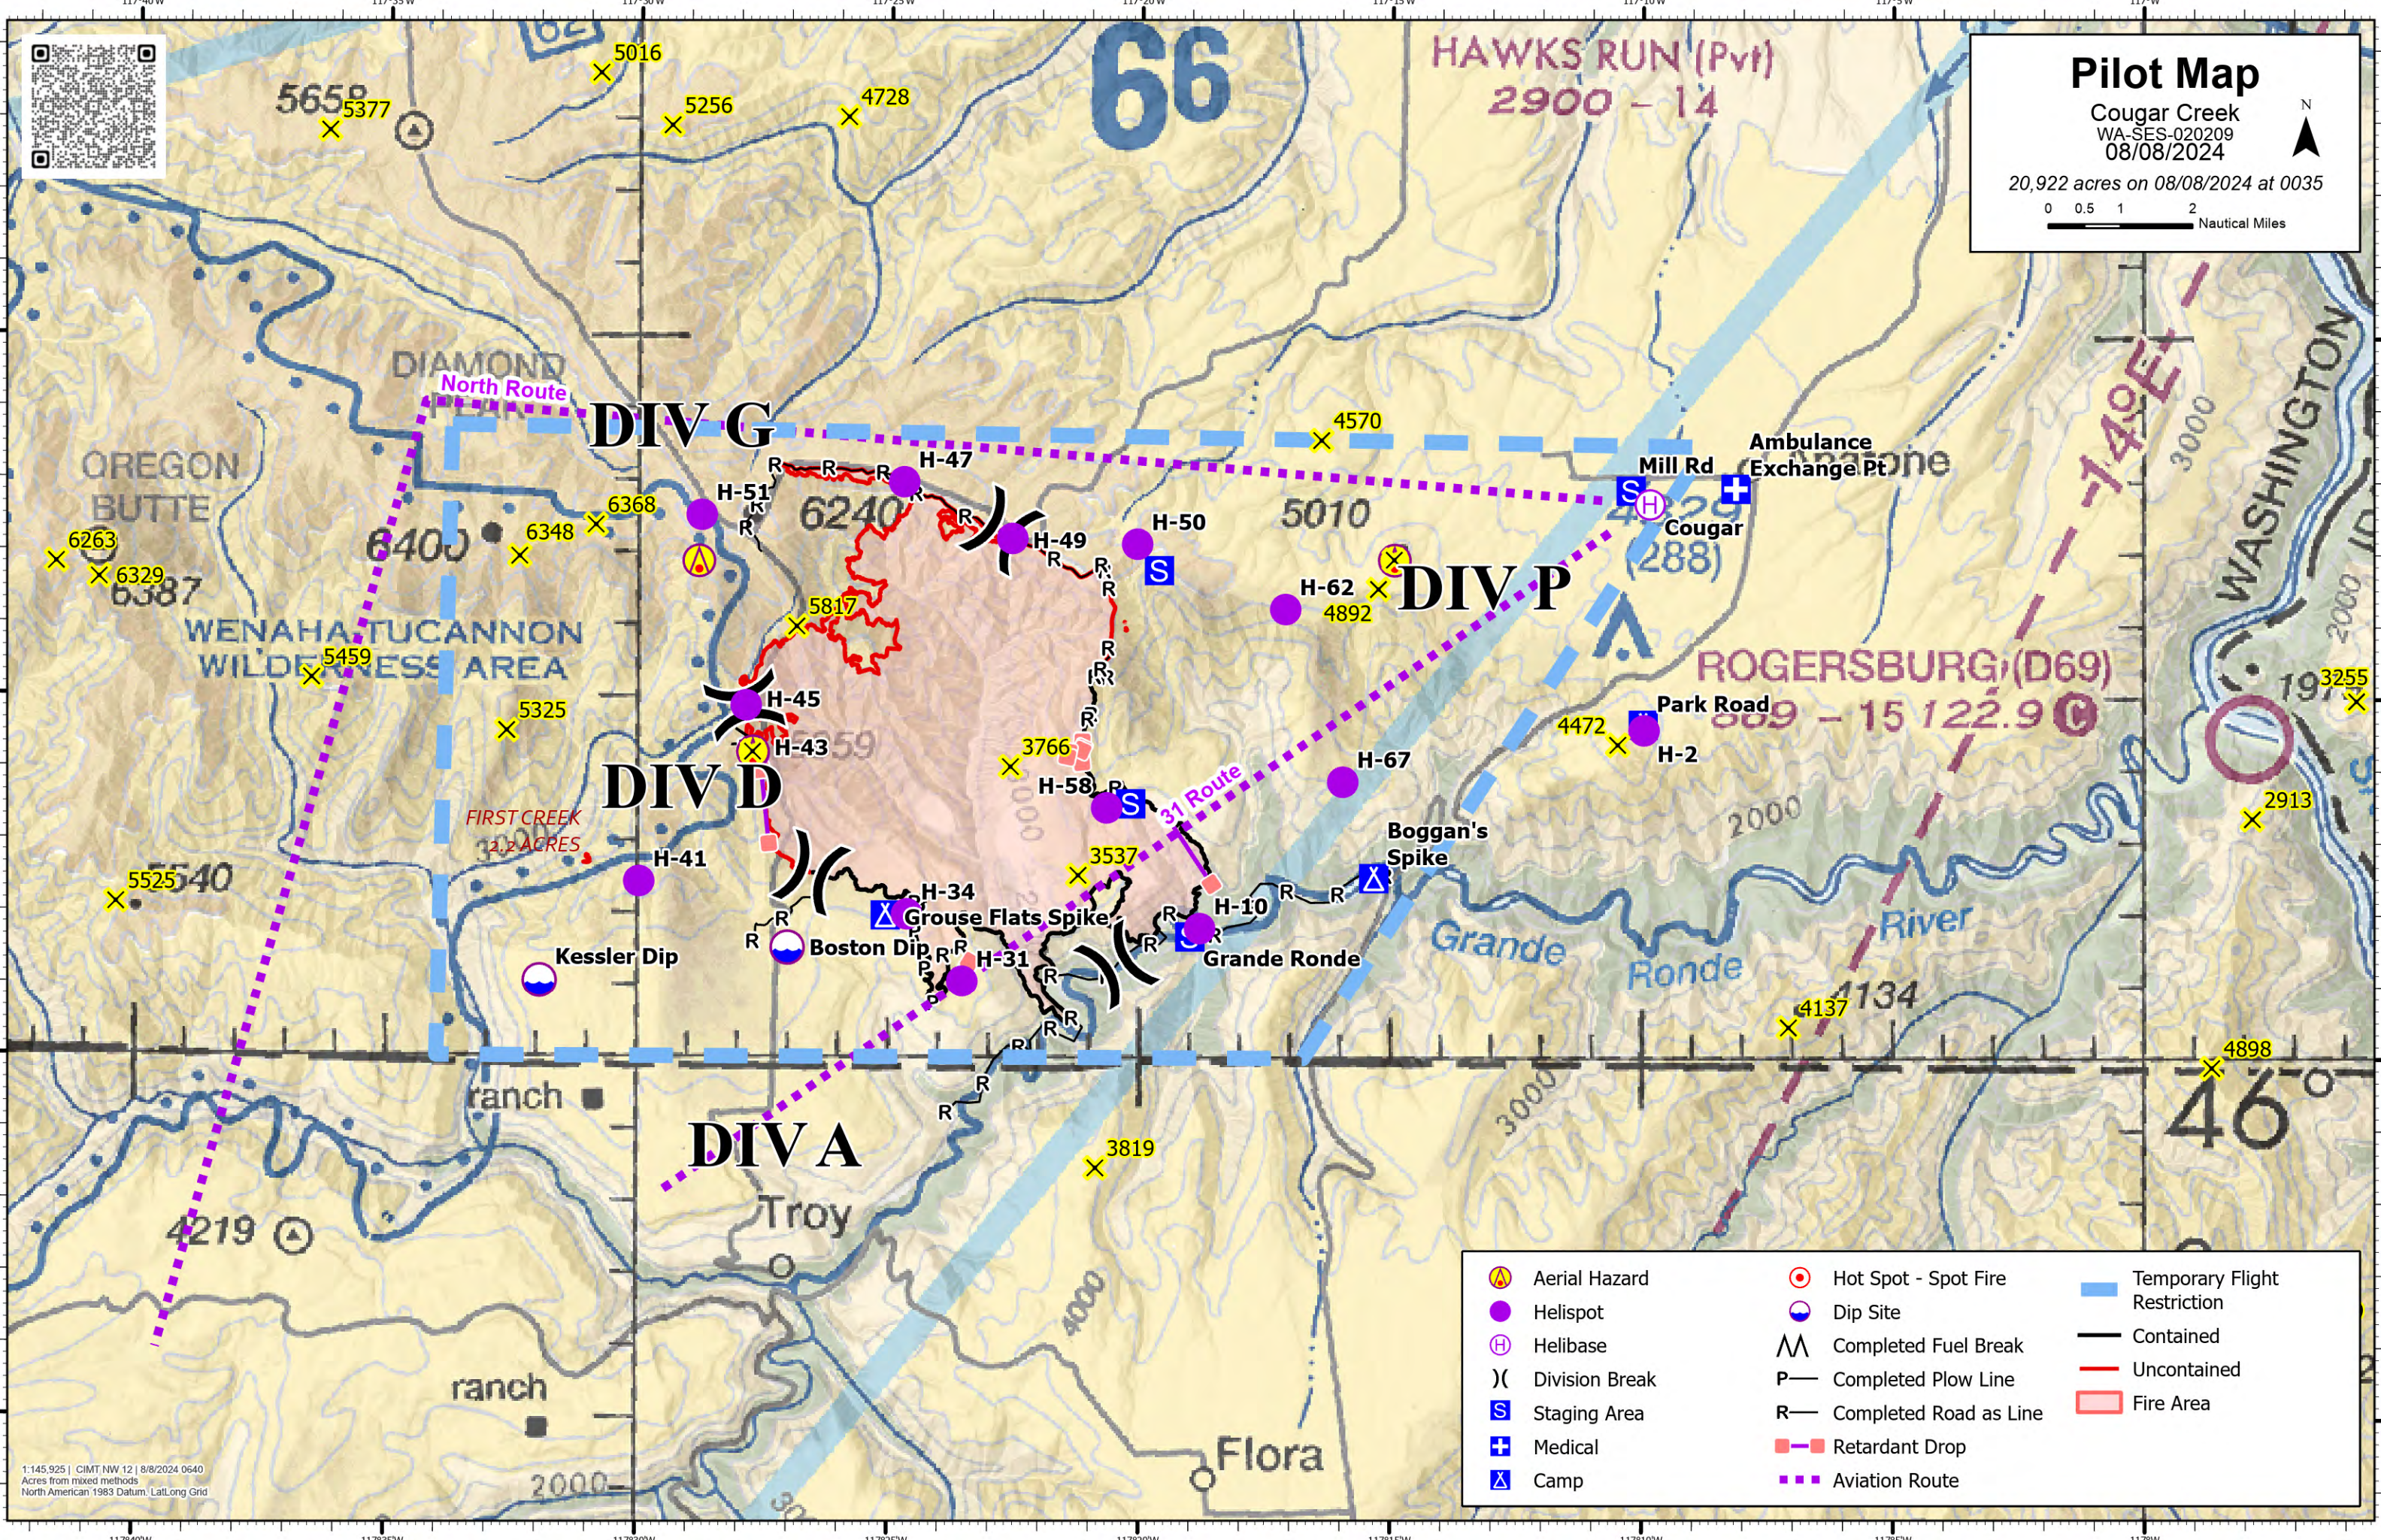

### Pilot Map

Cougar Creek  
WA-SES-020209  
08/08/2024

20,922 acres on 08/08/2024 at 0035

0 0.5 1 2 Nautical Miles

	Aerial Hazard		Hot Spot - Spot Fire		Temporary Flight Restriction
	Helispot		Dip Site		Contained
	Helibase		Completed Fuel Break		Uncontained
	Division Break		Completed Plow Line		Fire Area
	Staging Area		Completed Road as Line		Aviation Route
	Medical				
	Camp				

1:145,925 | CIMT NW 12 | 8/8/2024 0640  
Acres from mixed methods  
North American 1983 Datum, Lat,Long Grid