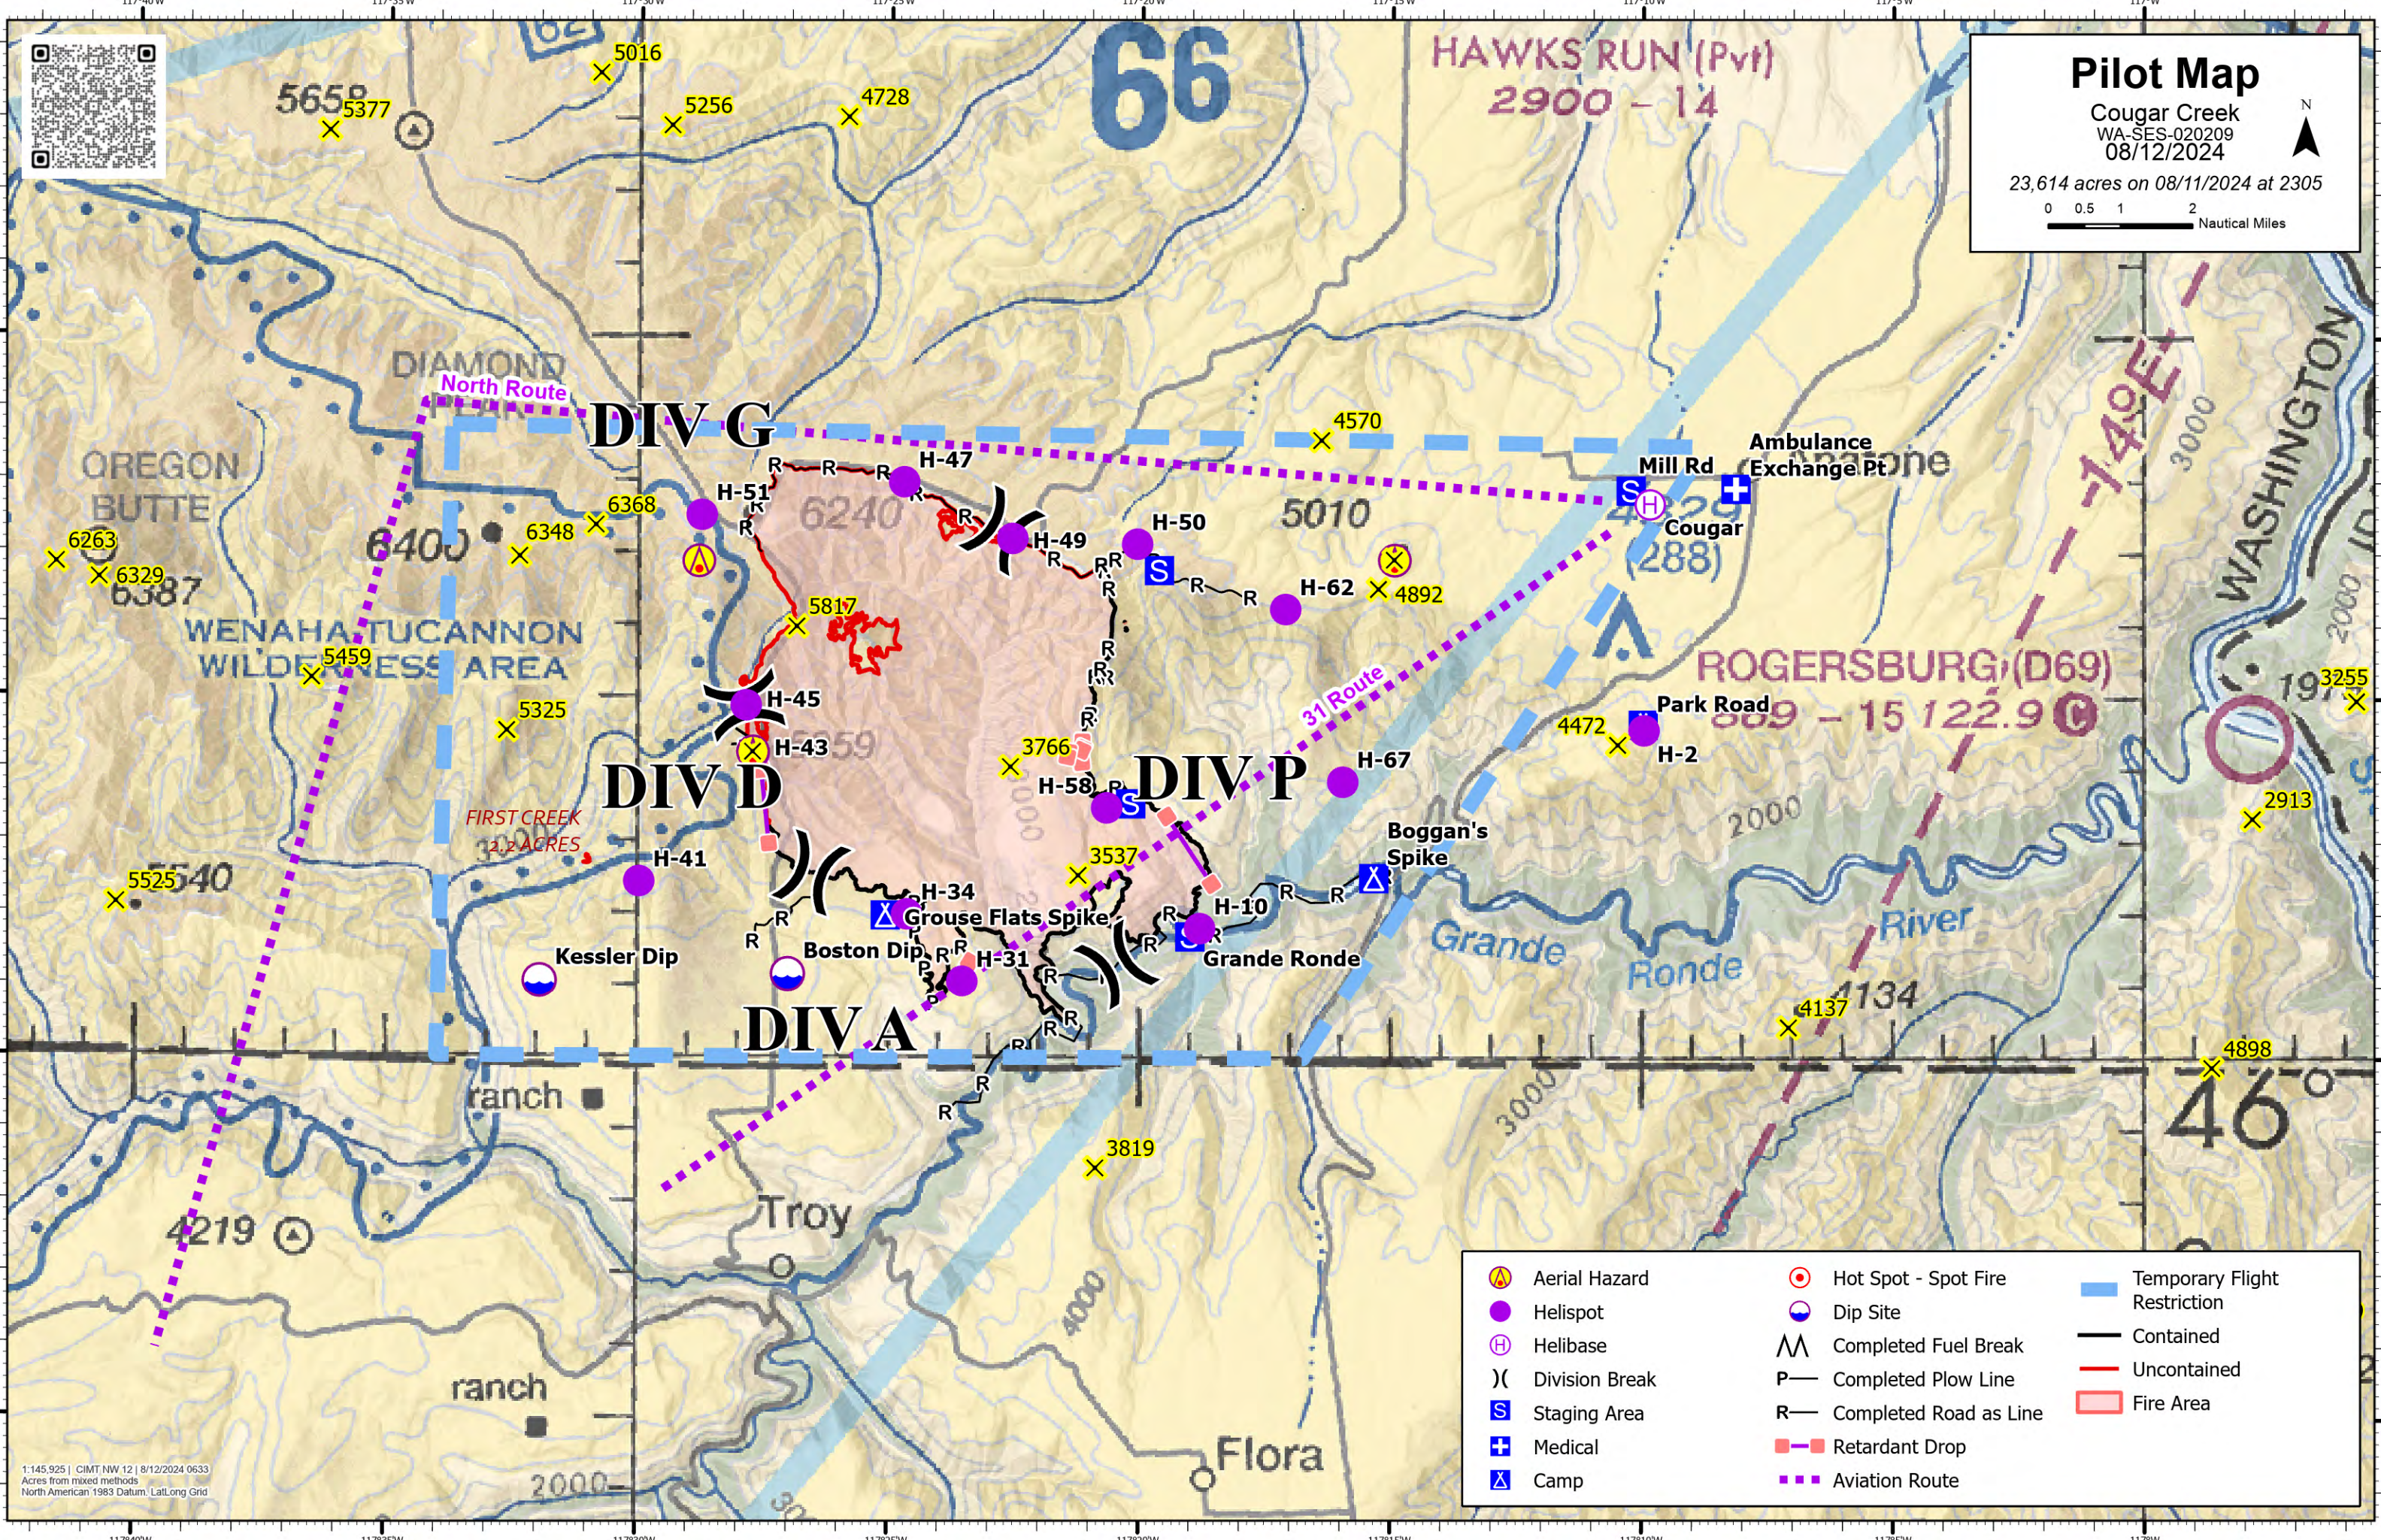

Pilot Map

Cougar Creek
WA-SES-020209
08/12/2024

23,614 acres on 08/11/2024 at 2305

0 0.5 1 2 Nautical Miles

1:145,925 | CIMT NW 12 | 8/12/2024 0633
Acres from mixed methods
North American 1983 Datum, Lat,Long Grid