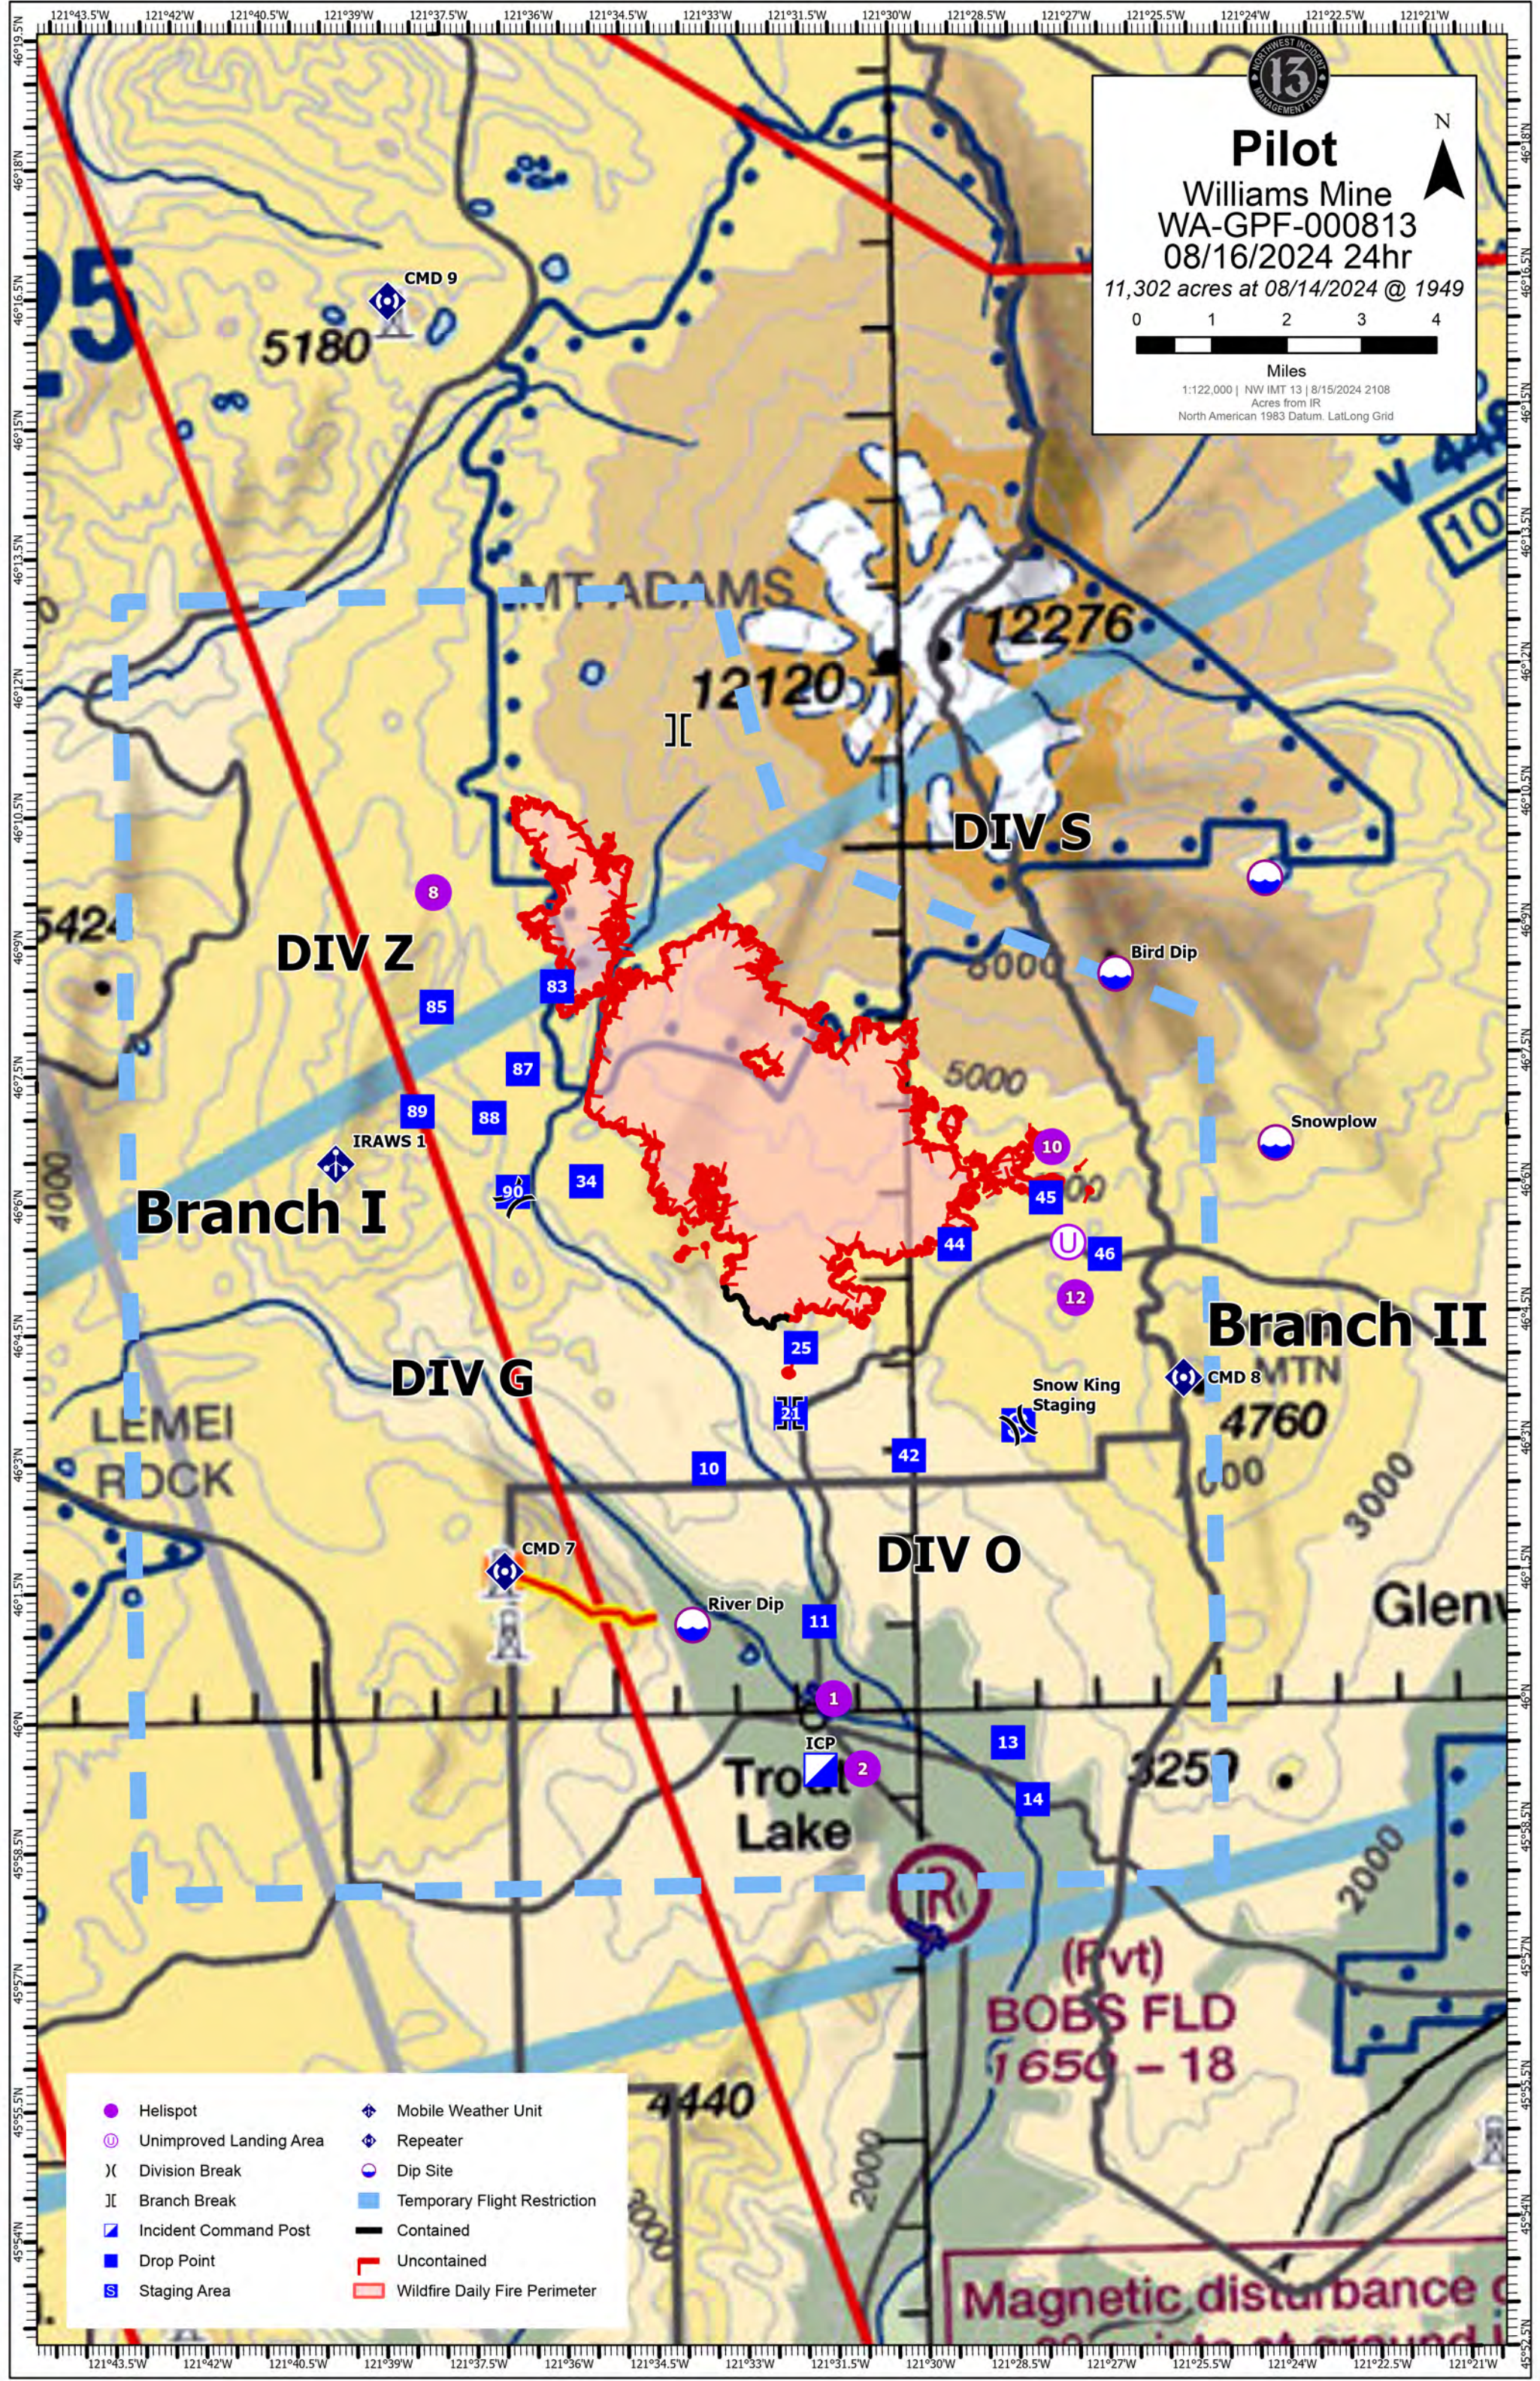

Pilot

Williams Mine
WA-GPF-000813
08/16/2024 24hr

11,302 acres at 08/14/2024 @ 1949

Miles
1:122,000 | NW IMT 13 | 8/15/2024 2108
Acres from IR
North American 1983 Datum, LatLong Grid

- Helispot
- Unimproved Landing Area
-) Division Break
- || Branch Break
- ▣ Incident Command Post
- Drop Point
- Staging Area
- ◆ Mobile Weather Unit
- ◆ Repeater
- Dip Site
- Temporary Flight Restriction
- Contained
- Uncontained
- ▭ Wildfire Daily Fire Perimeter

Magnetic disturbance of 600 units at ground level