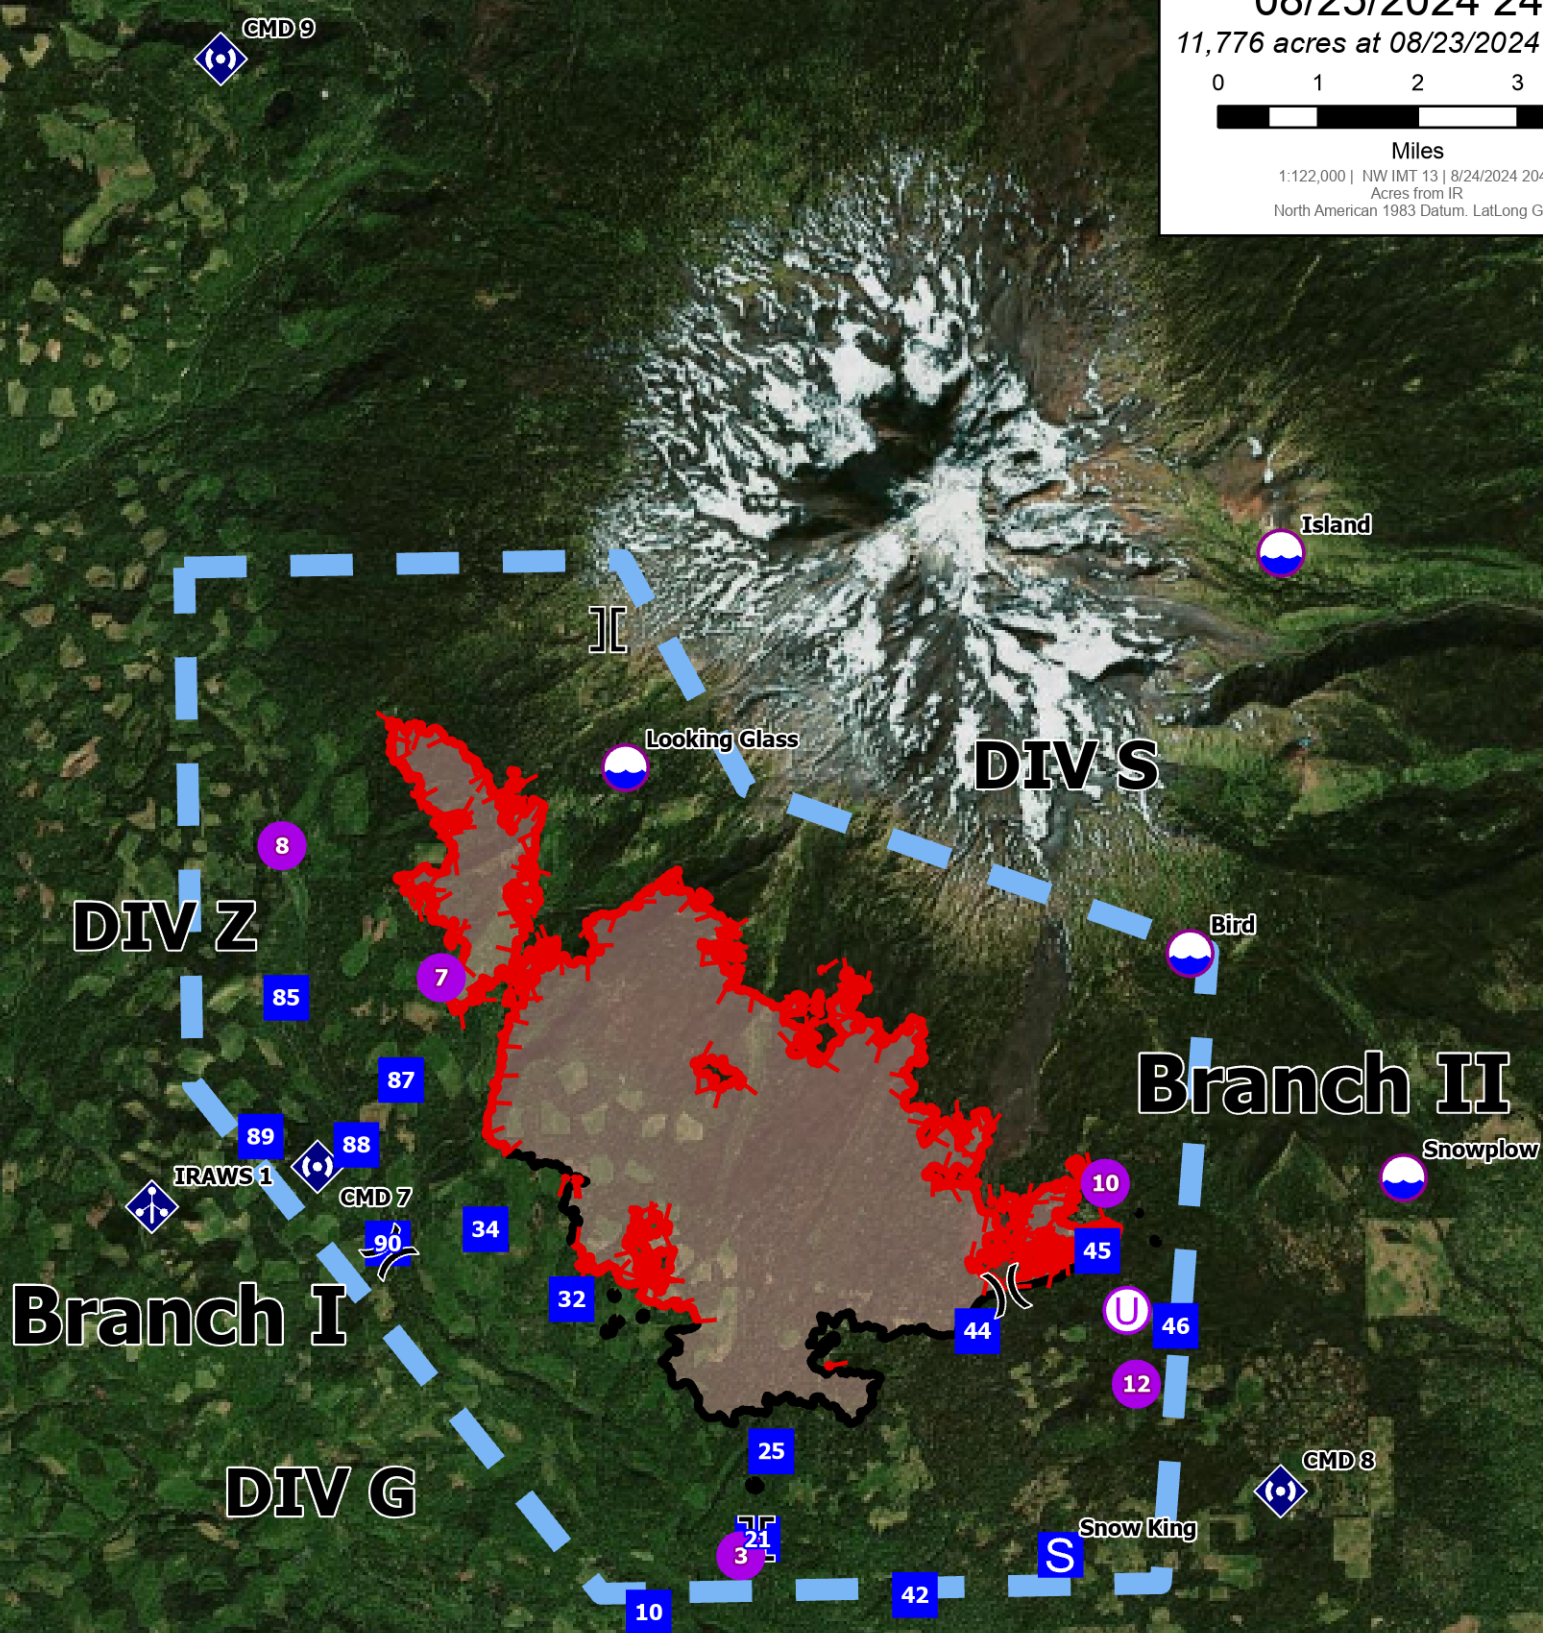

Pilot
 Williams Mine
 WA-GPF-000813
 08/25/2024 24hr
 11,776 acres at 08/23/2024 @ 2211

0 1 2 3 4
 Miles

1:122,000 | NW IMT 13 | 8/24/2024 2042
 Acres from IR
 North American 1983 Datum, LatLong Grid

- | | |
|---------------------------|---------------------------------|
| ● Helispot | ◆ Mobile Weather Unit |
| ○ Unimproved Landing Area | ◆ Repeater |
|) (Division Break | ● Dip Site |
| Branch Break | ■ Temporary Flight Restriction |
| ▣ Incident Command Post | ▬ Contained |
| ■ Drop Point | ▬ Uncontained |
| ■ Staging Area | ▬ Wildfire Daily Fire Perimeter |